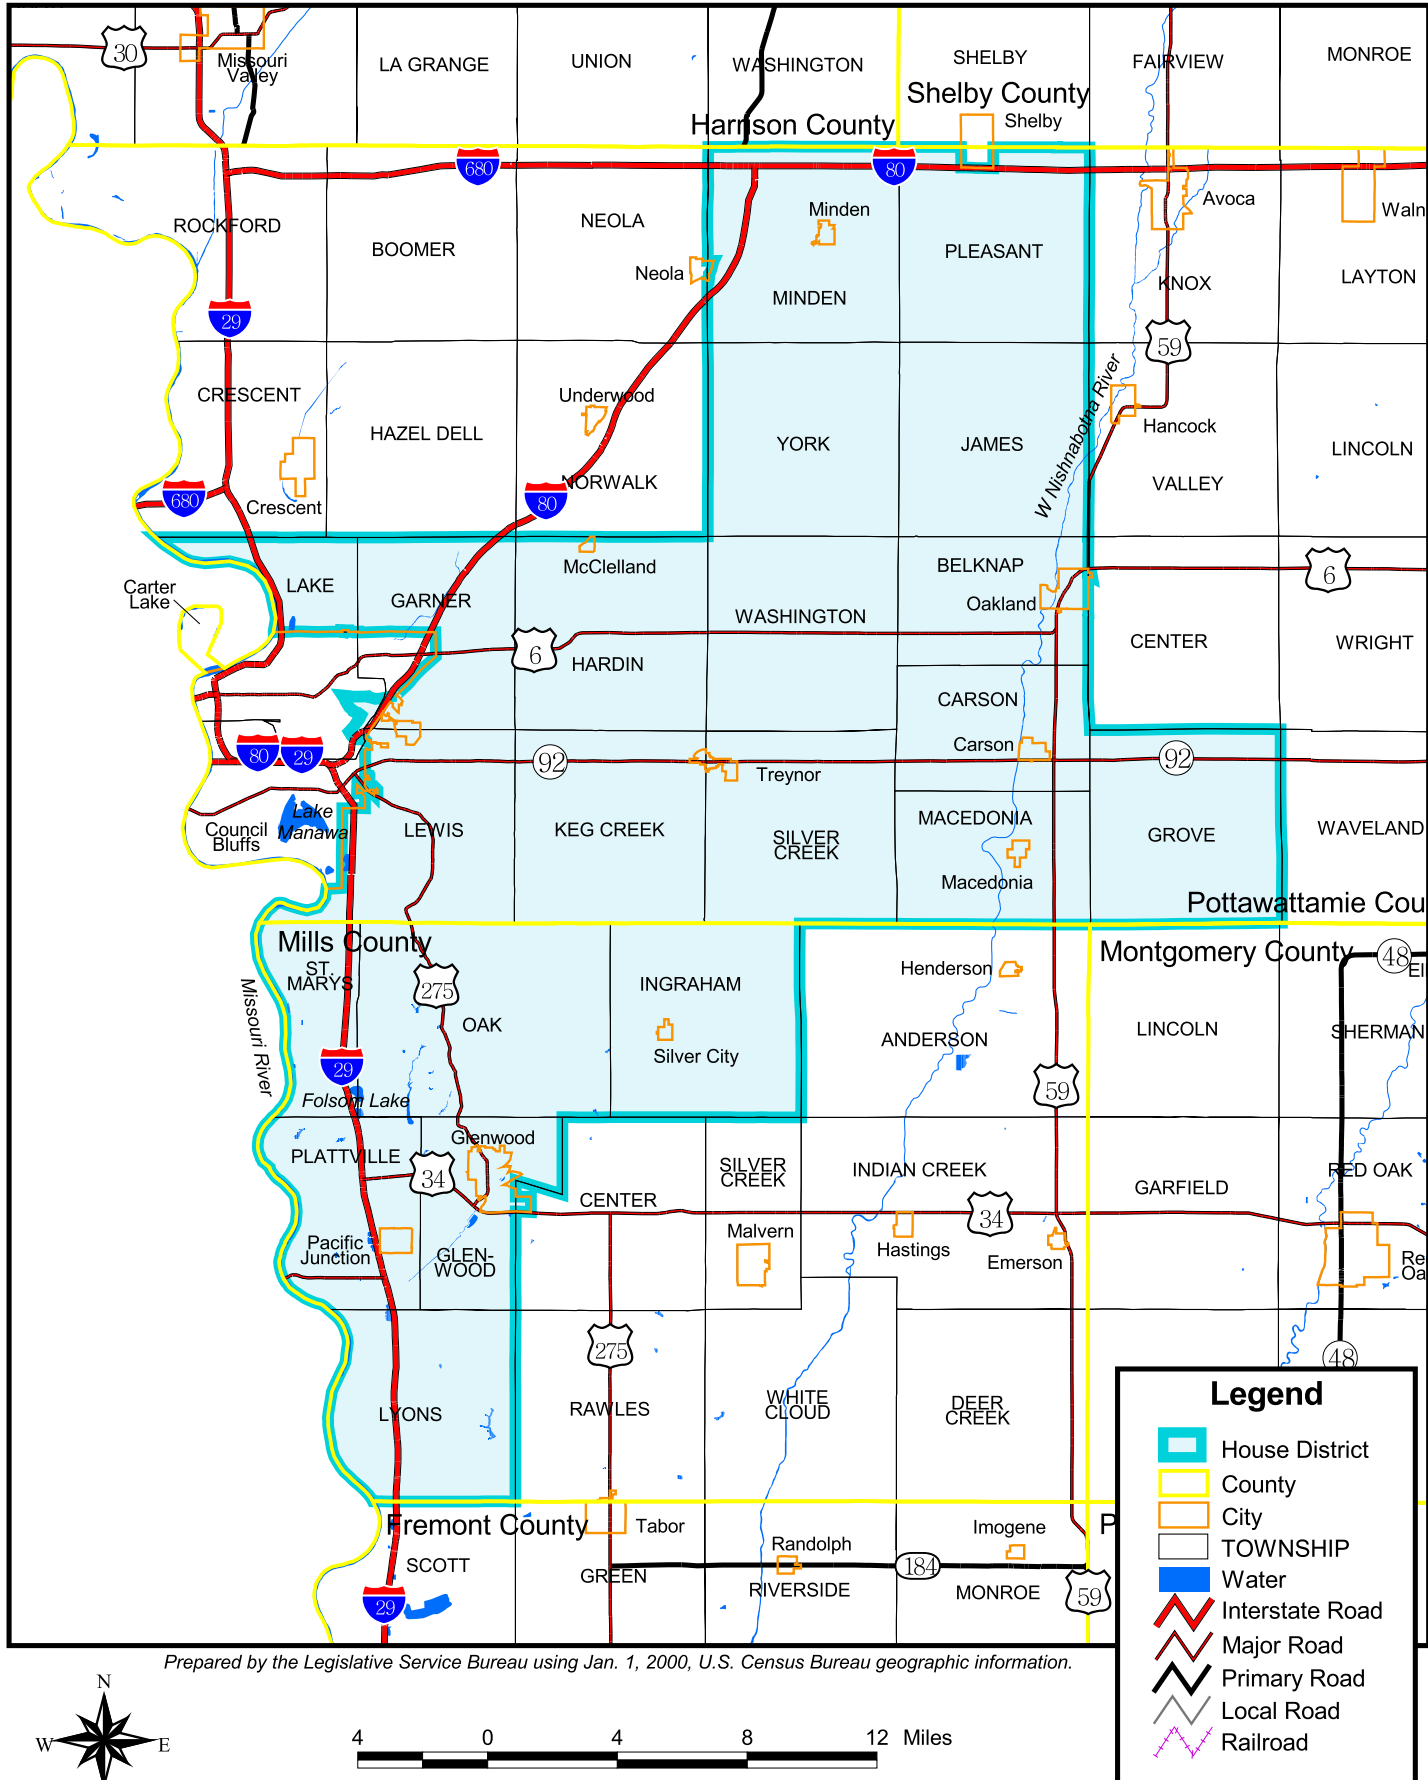

Iowa House of Representatives District 98

(Effective Beginning with the Elections in 2002 for the 80th General Assembly)

Prepared by the Legislative Service Bureau using Jan. 1, 2000, U.S. Census Bureau geographic information.

Legend

- House District
- County
- City
- TOWNSHIP
- Water
- Interstate Road
- Major Road
- Primary Road
- Local Road
- Railroad