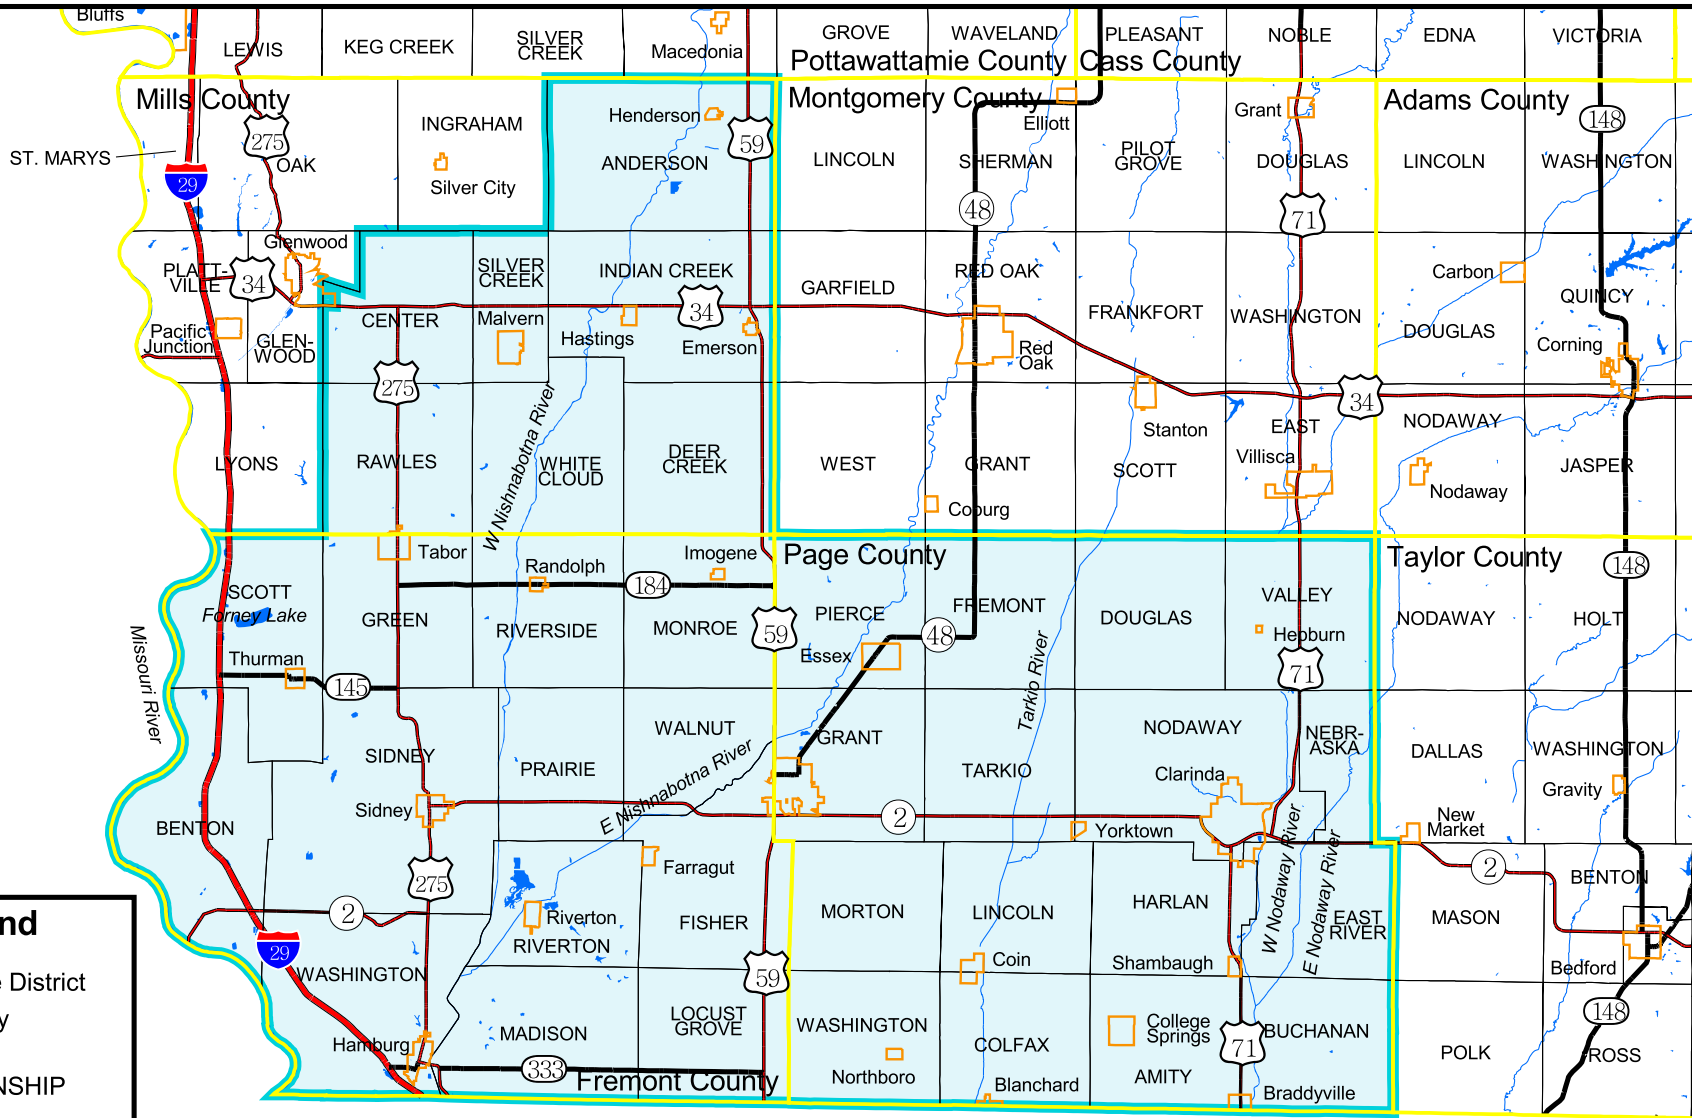

Iowa House of Representatives District 97

(Effective Beginning with the Elections in 2002 for the 80th General Assembly)

Legend

- House District
- County
- City
- TOWNSHIP
- Water
- Interstate Road
- Major Road
- Primary Road
- Local Road
- Railroad

Prepared by the Legislative Service Bureau using Jan. 1, 2000, U.S. Census Bureau geographic information.