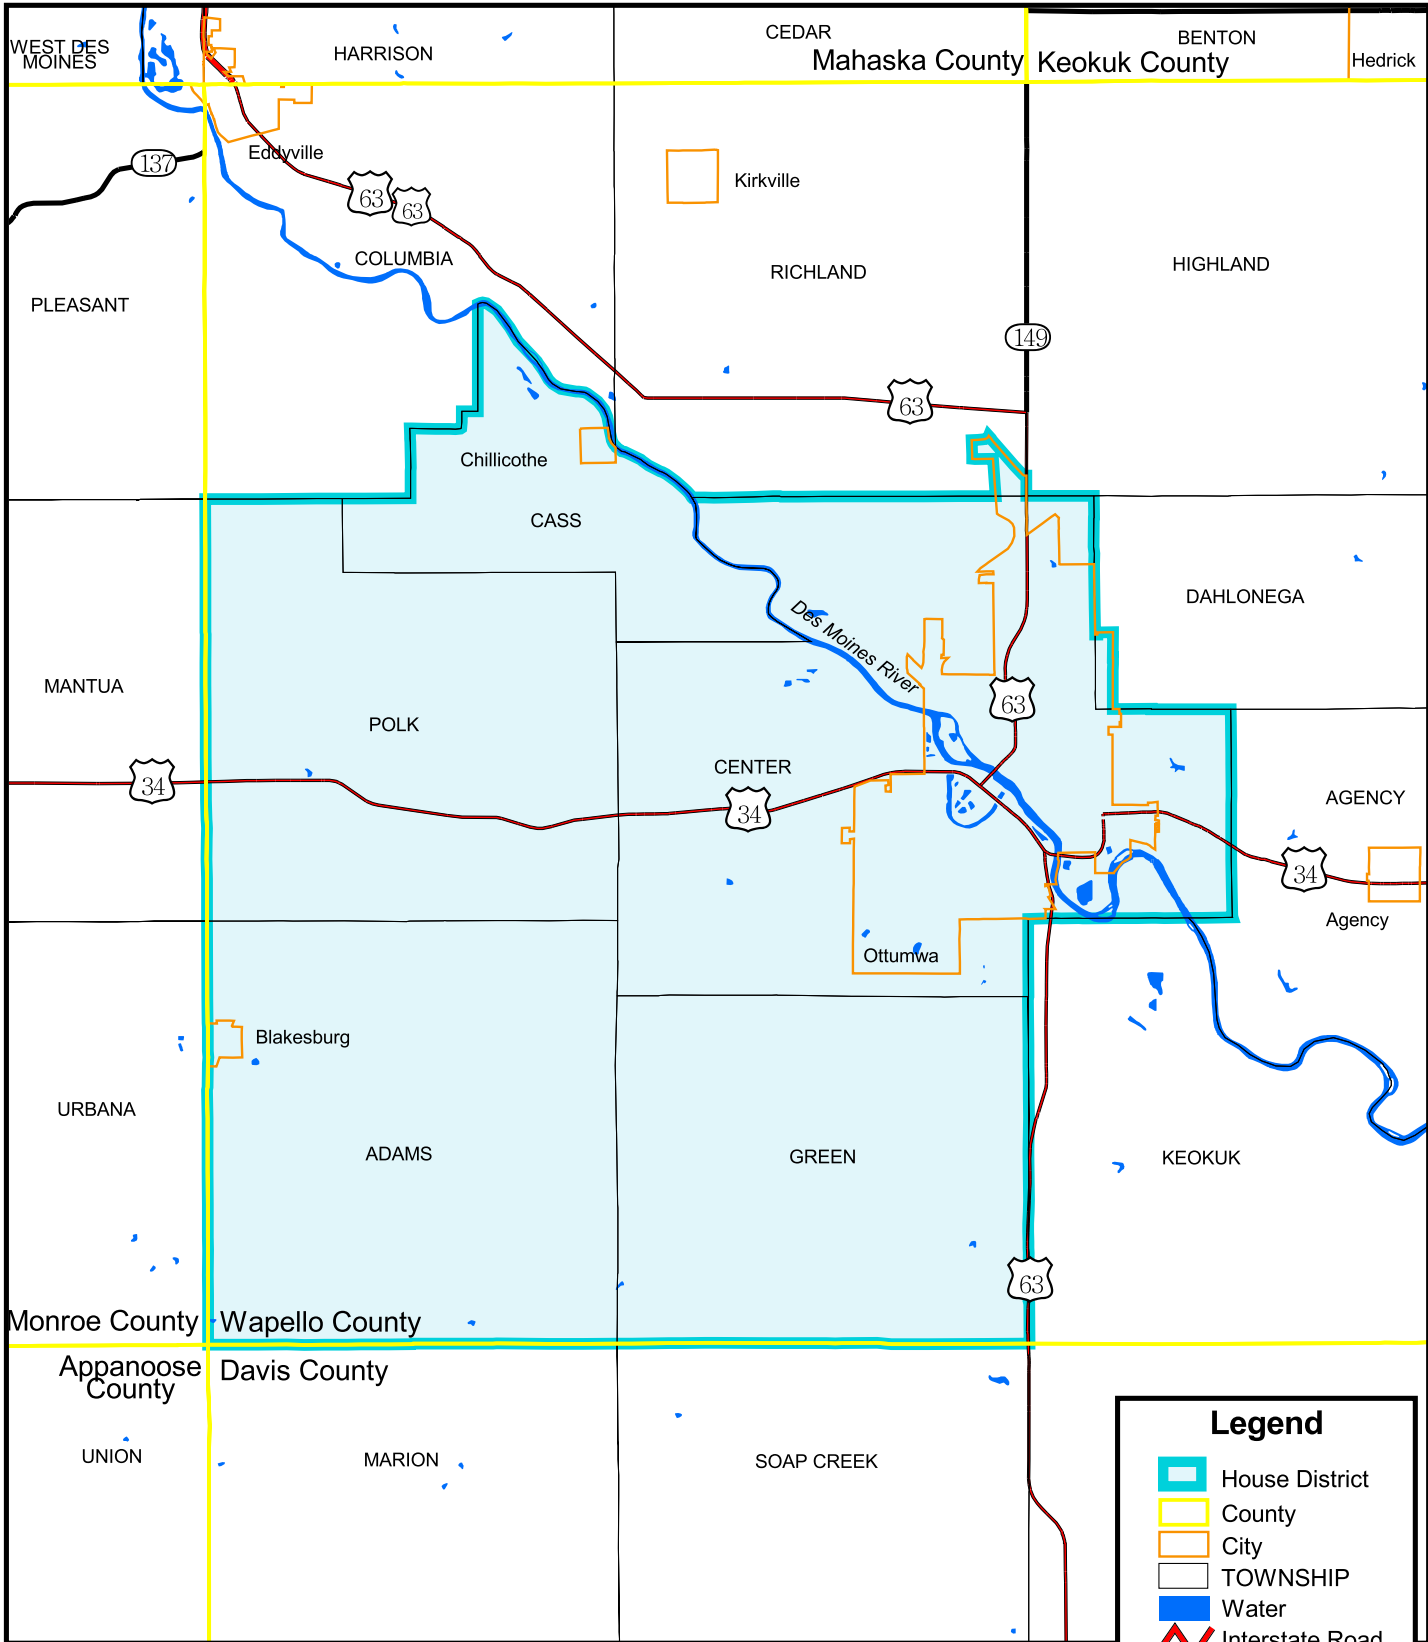

Iowa House of Representatives District 93

(Effective Beginning with the Elections in 2002 for the 80th General Assembly)

Prepared by the Legislative Service Bureau using Jan. 1, 2000, U.S. Census Bureau geographic information.

Legend	
	House District
	County
	City
	TOWNSHIP
	Water
	Interstate Road
	Major Road
	Primary Road
	Local Road
	Railroad