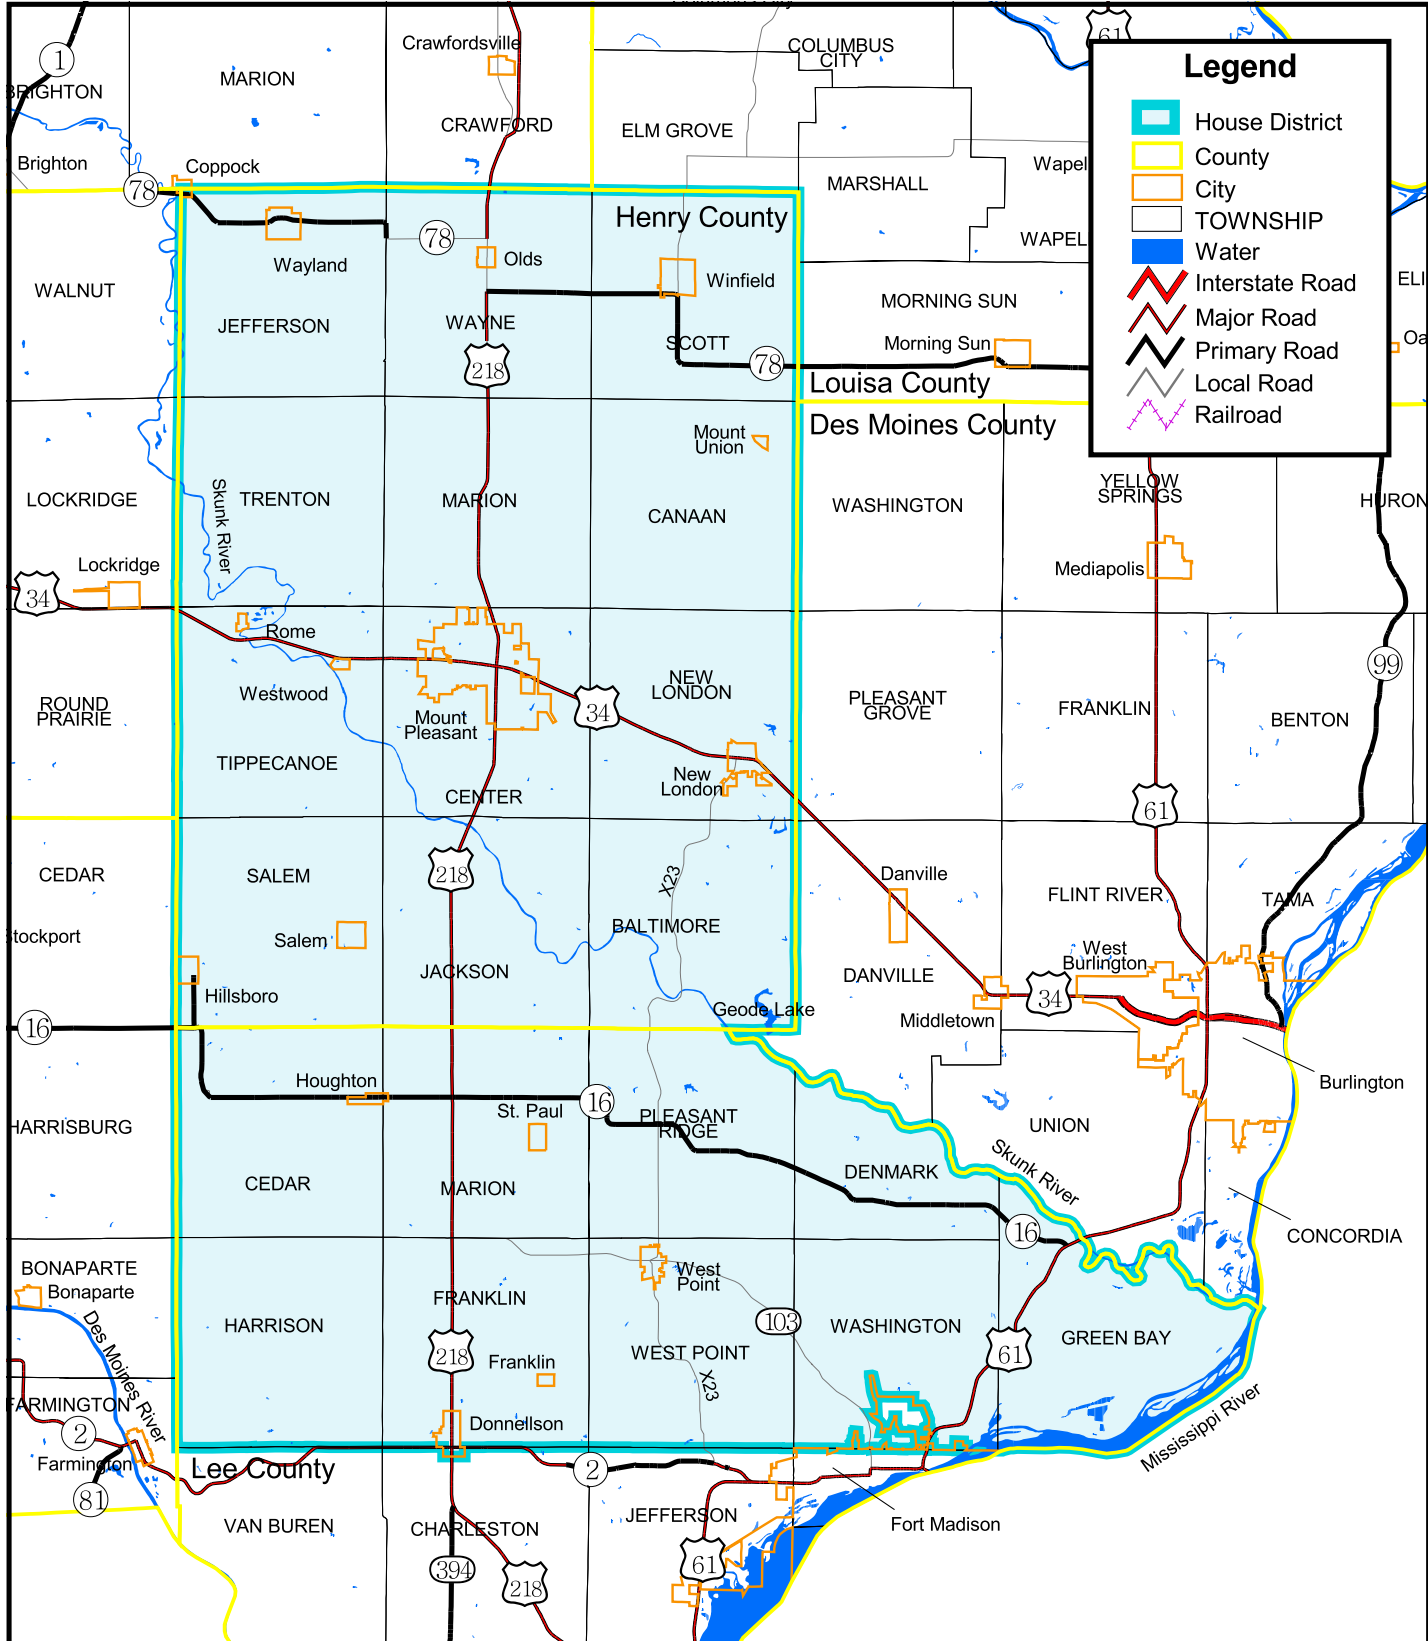

Iowa House of Representatives District 91

(Effective Beginning with the Elections in 2002 for the 80th General Assembly)

Legend

- House District
- County
- City
- TOWNSHIP
- Water
- Interstate Road
- Major Road
- Primary Road
- Local Road
- Railroad

Prepared by the Legislative Service Bureau using Jan. 1, 2000, U.S. Census Bureau geographic information.