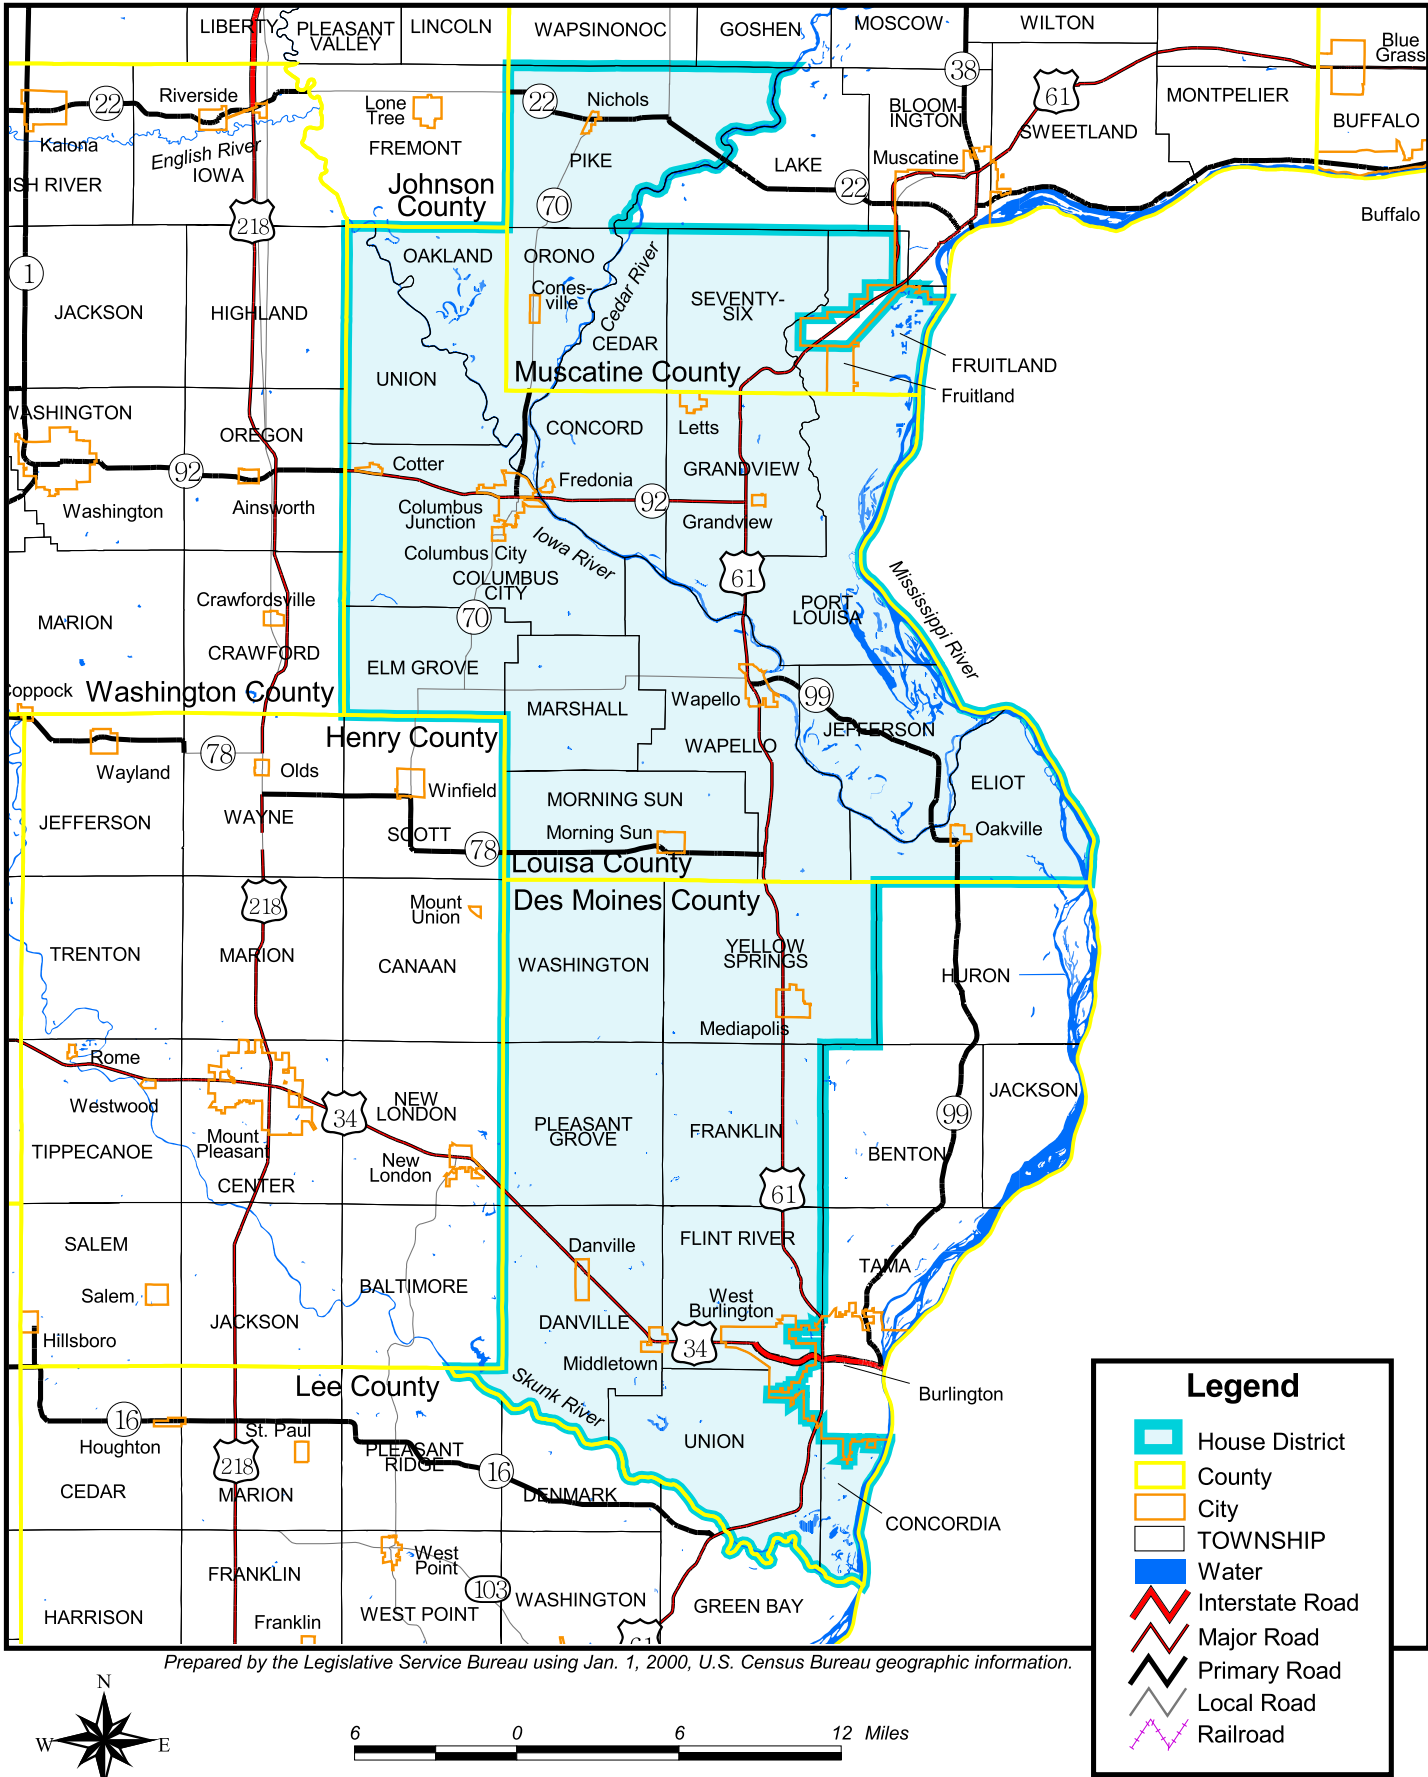

Iowa House of Representatives District 87

(Effective Beginning with the Elections in 2002 for the 80th General Assembly)

Prepared by the Legislative Service Bureau using Jan. 1, 2000, U.S. Census Bureau geographic information.