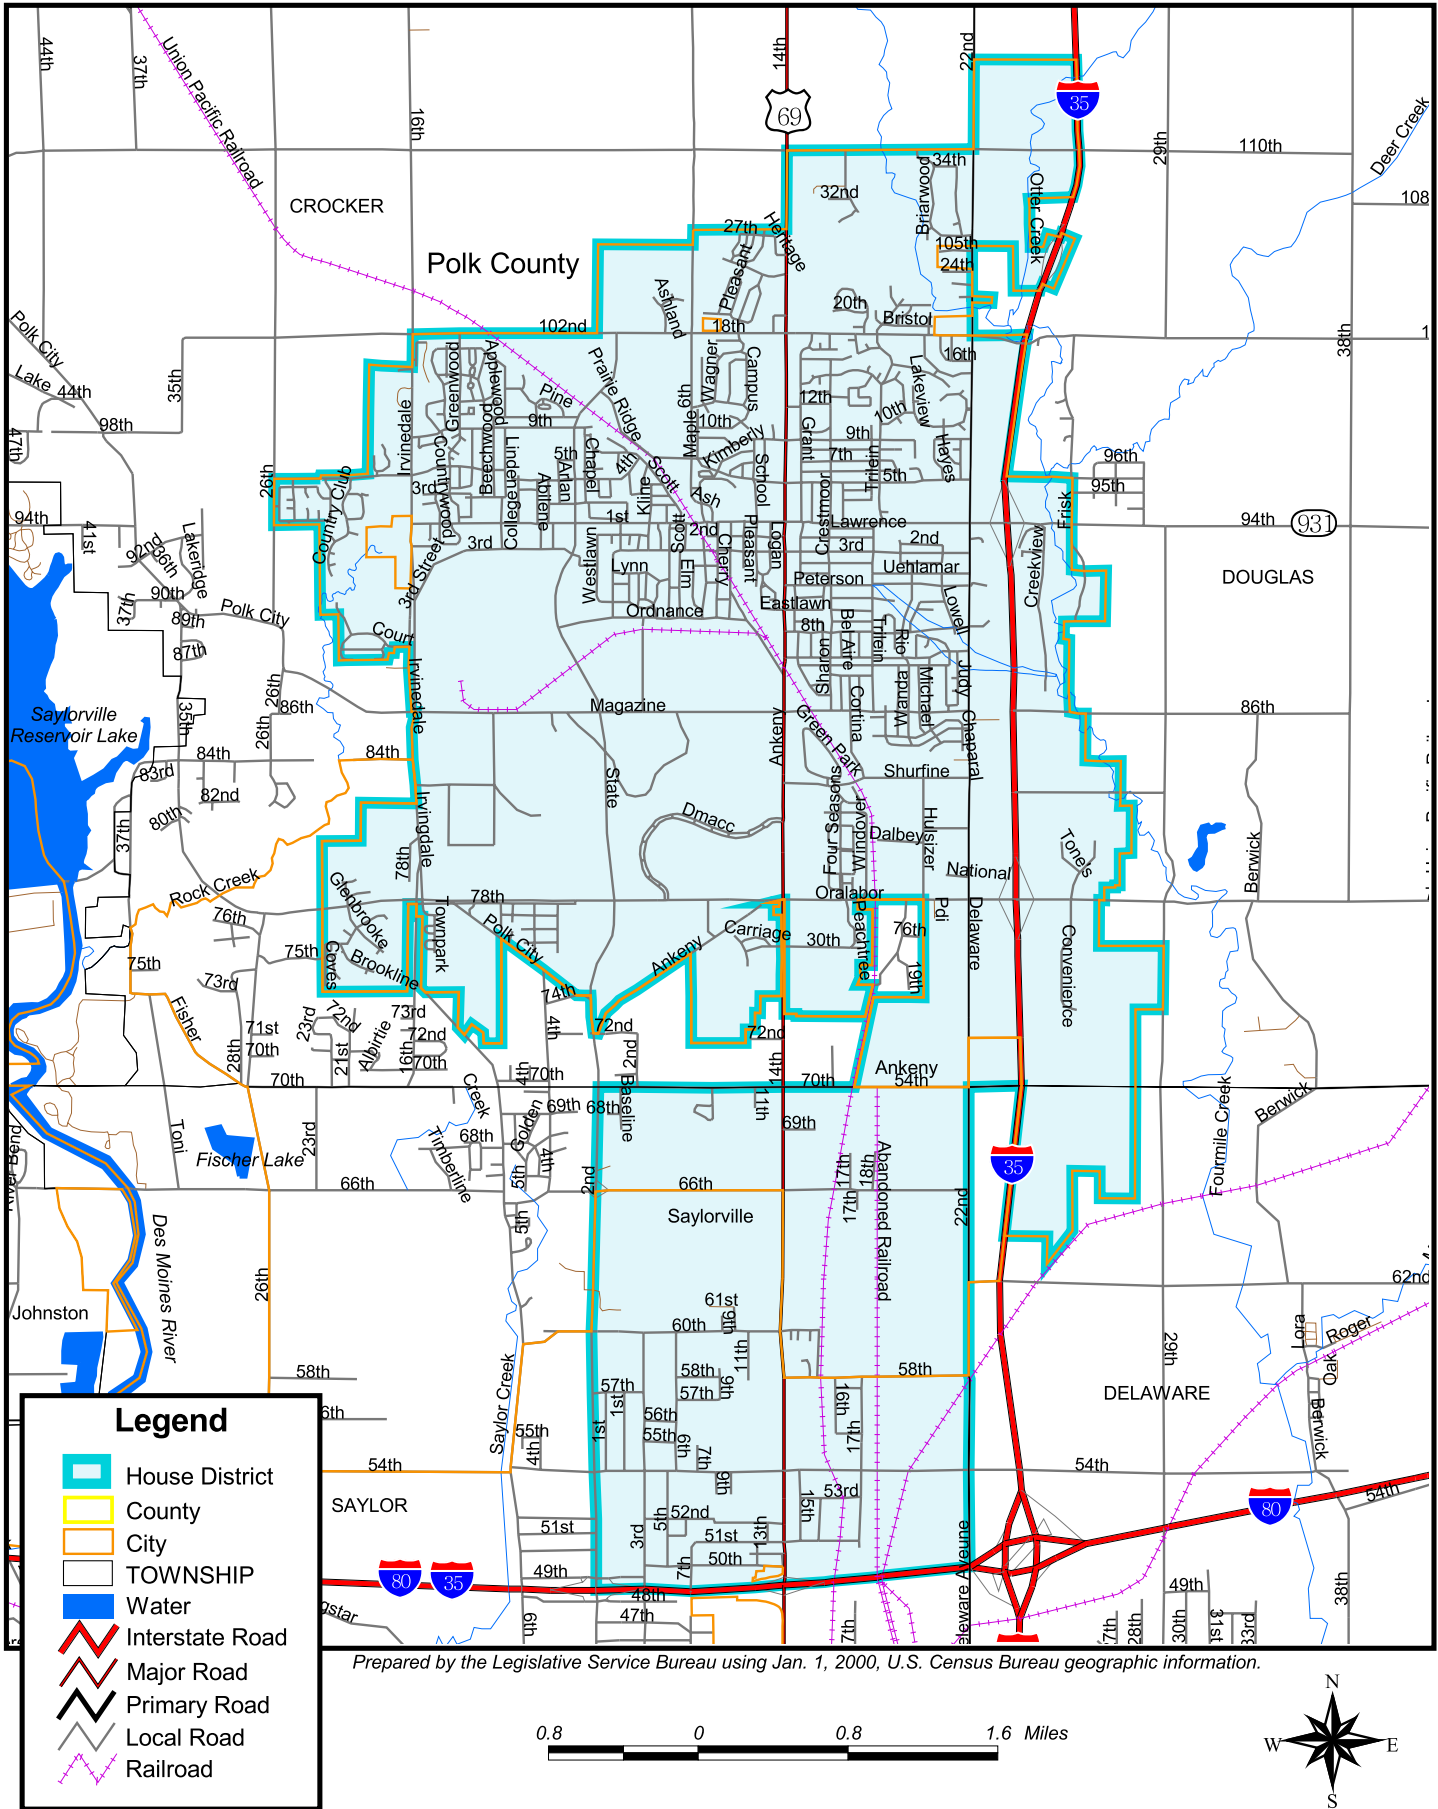

# Iowa House of Representatives District 70

(Effective Beginning with the Elections in 2002 for the 80th General Assembly)

**Legend**

- House District
- County
- City
- TOWNSHIP
- Water
- Interstate Road
- Major Road
- Primary Road
- Local Road
- Railroad

Prepared by the Legislative Service Bureau using Jan. 1, 2000, U.S. Census Bureau geographic information.