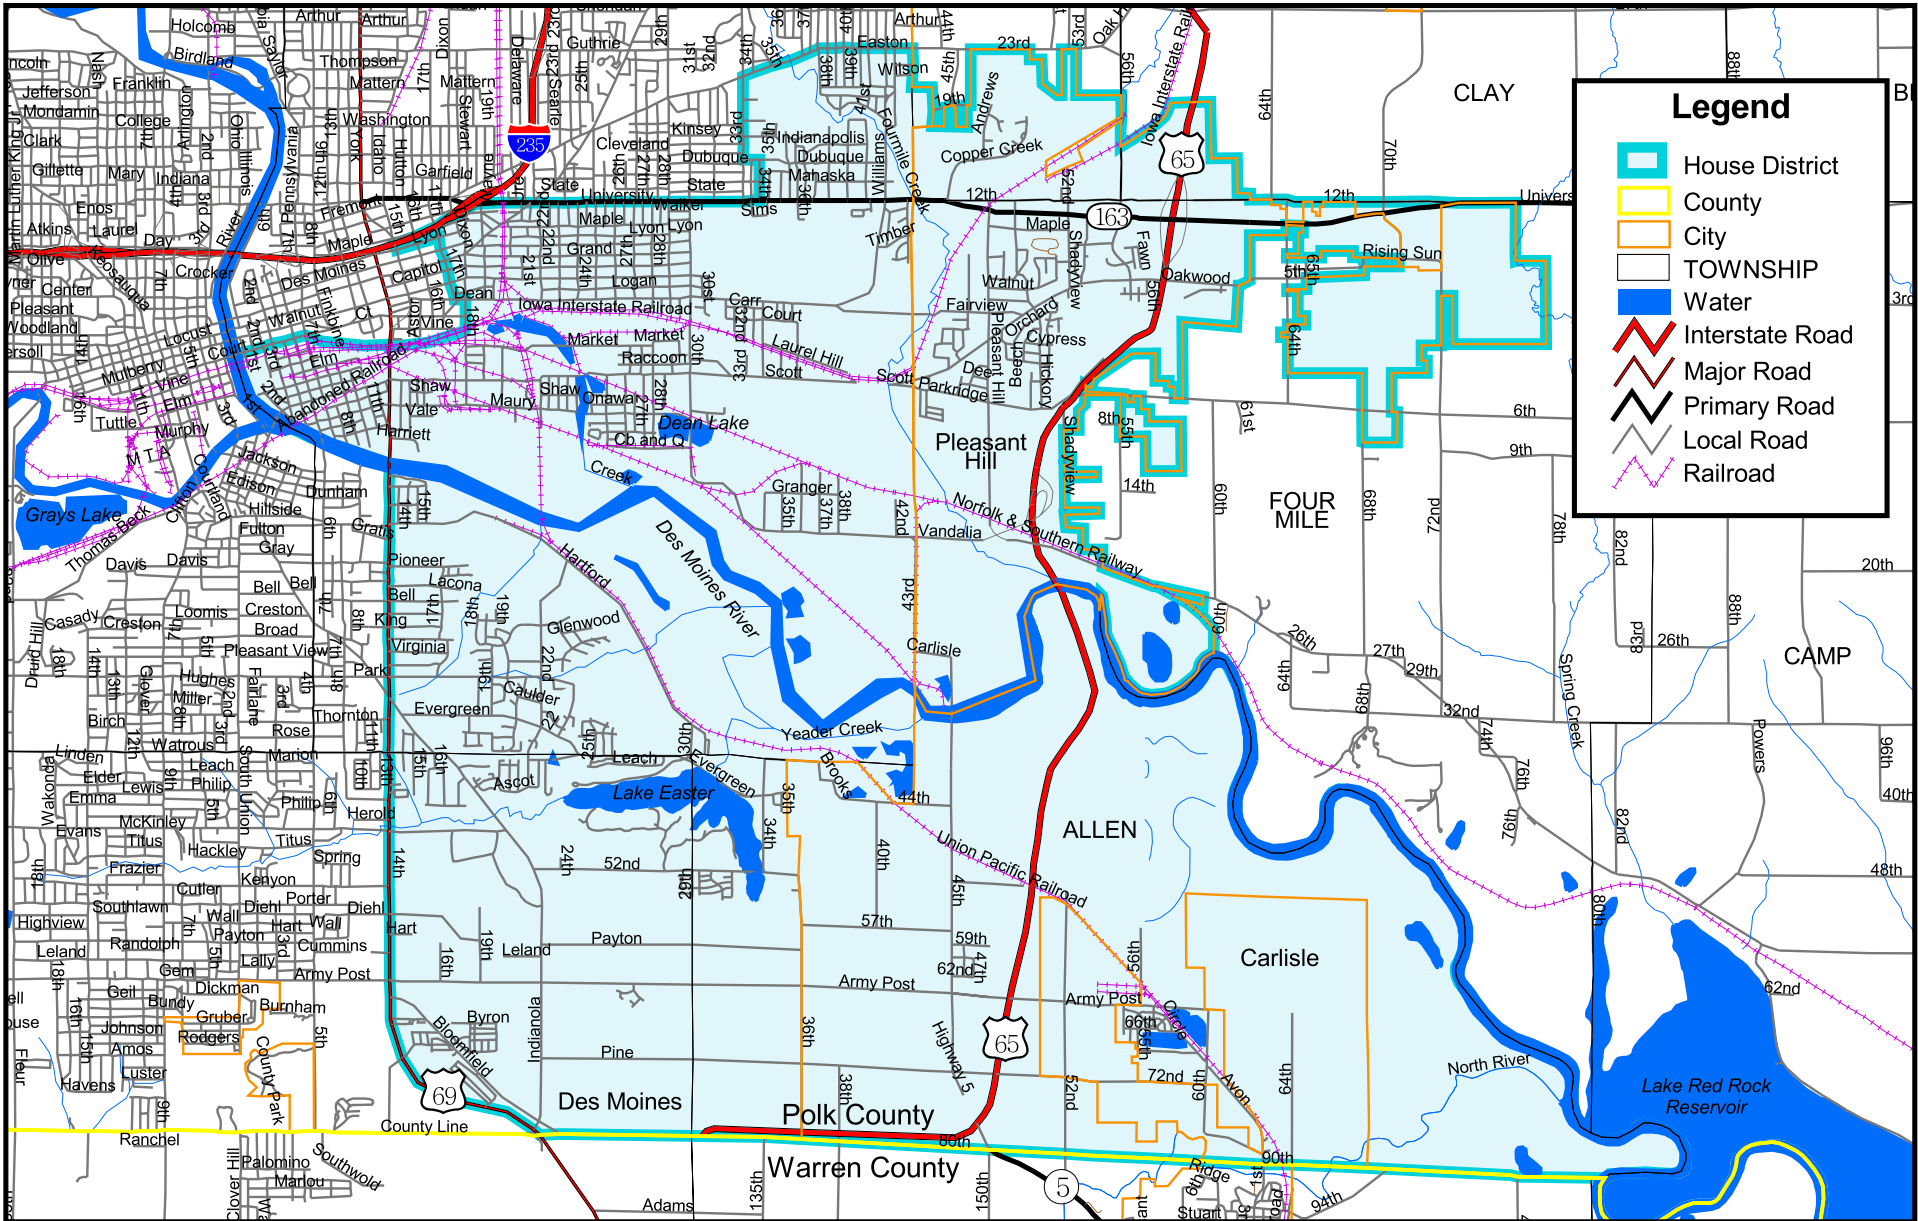

Iowa House of Representatives District 67

(Effective Beginning with the Elections in 2002 for the 80th General Assembly)

Legend

- House District
- County
- City
- TOWNSHIP
- Water
- Interstate Road
- Major Road
- Primary Road
- Local Road
- Railroad

Prepared by the Legislative Service Bureau using Jan. 1, 2000, U.S. Census Bureau geographic information.