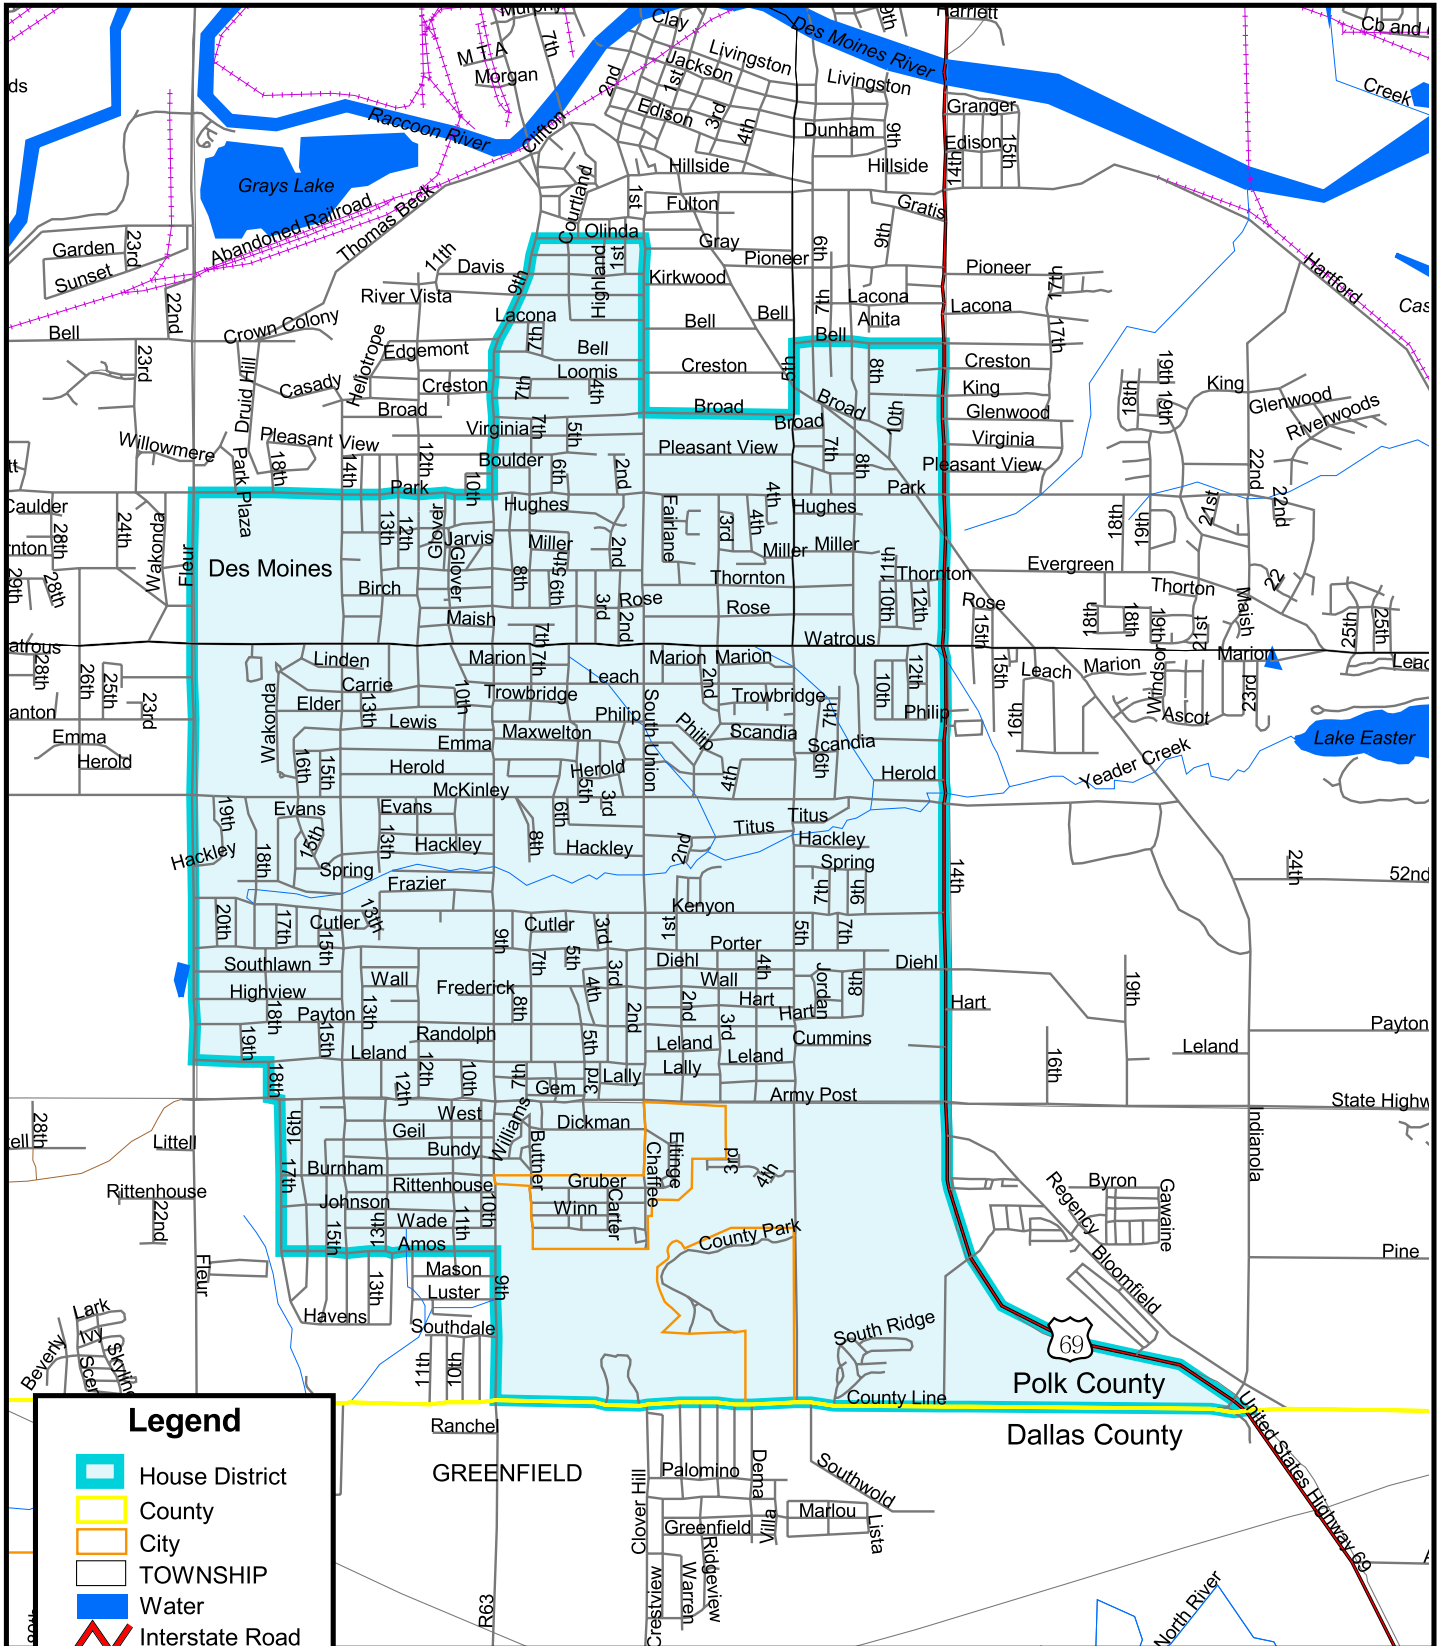

# Iowa House of Representatives District 62

(Effective Beginning with the Elections in 2002 for the 80th General Assembly)

**Legend**

- House District
- County
- City
- TOWNSHIP
- Water
- Interstate Road
- Major Road
- Primary Road
- Local Road
- Railroad

Prepared by the Legislative Service Bureau using Jan. 1, 2000, U.S. Census Bureau geographic information.