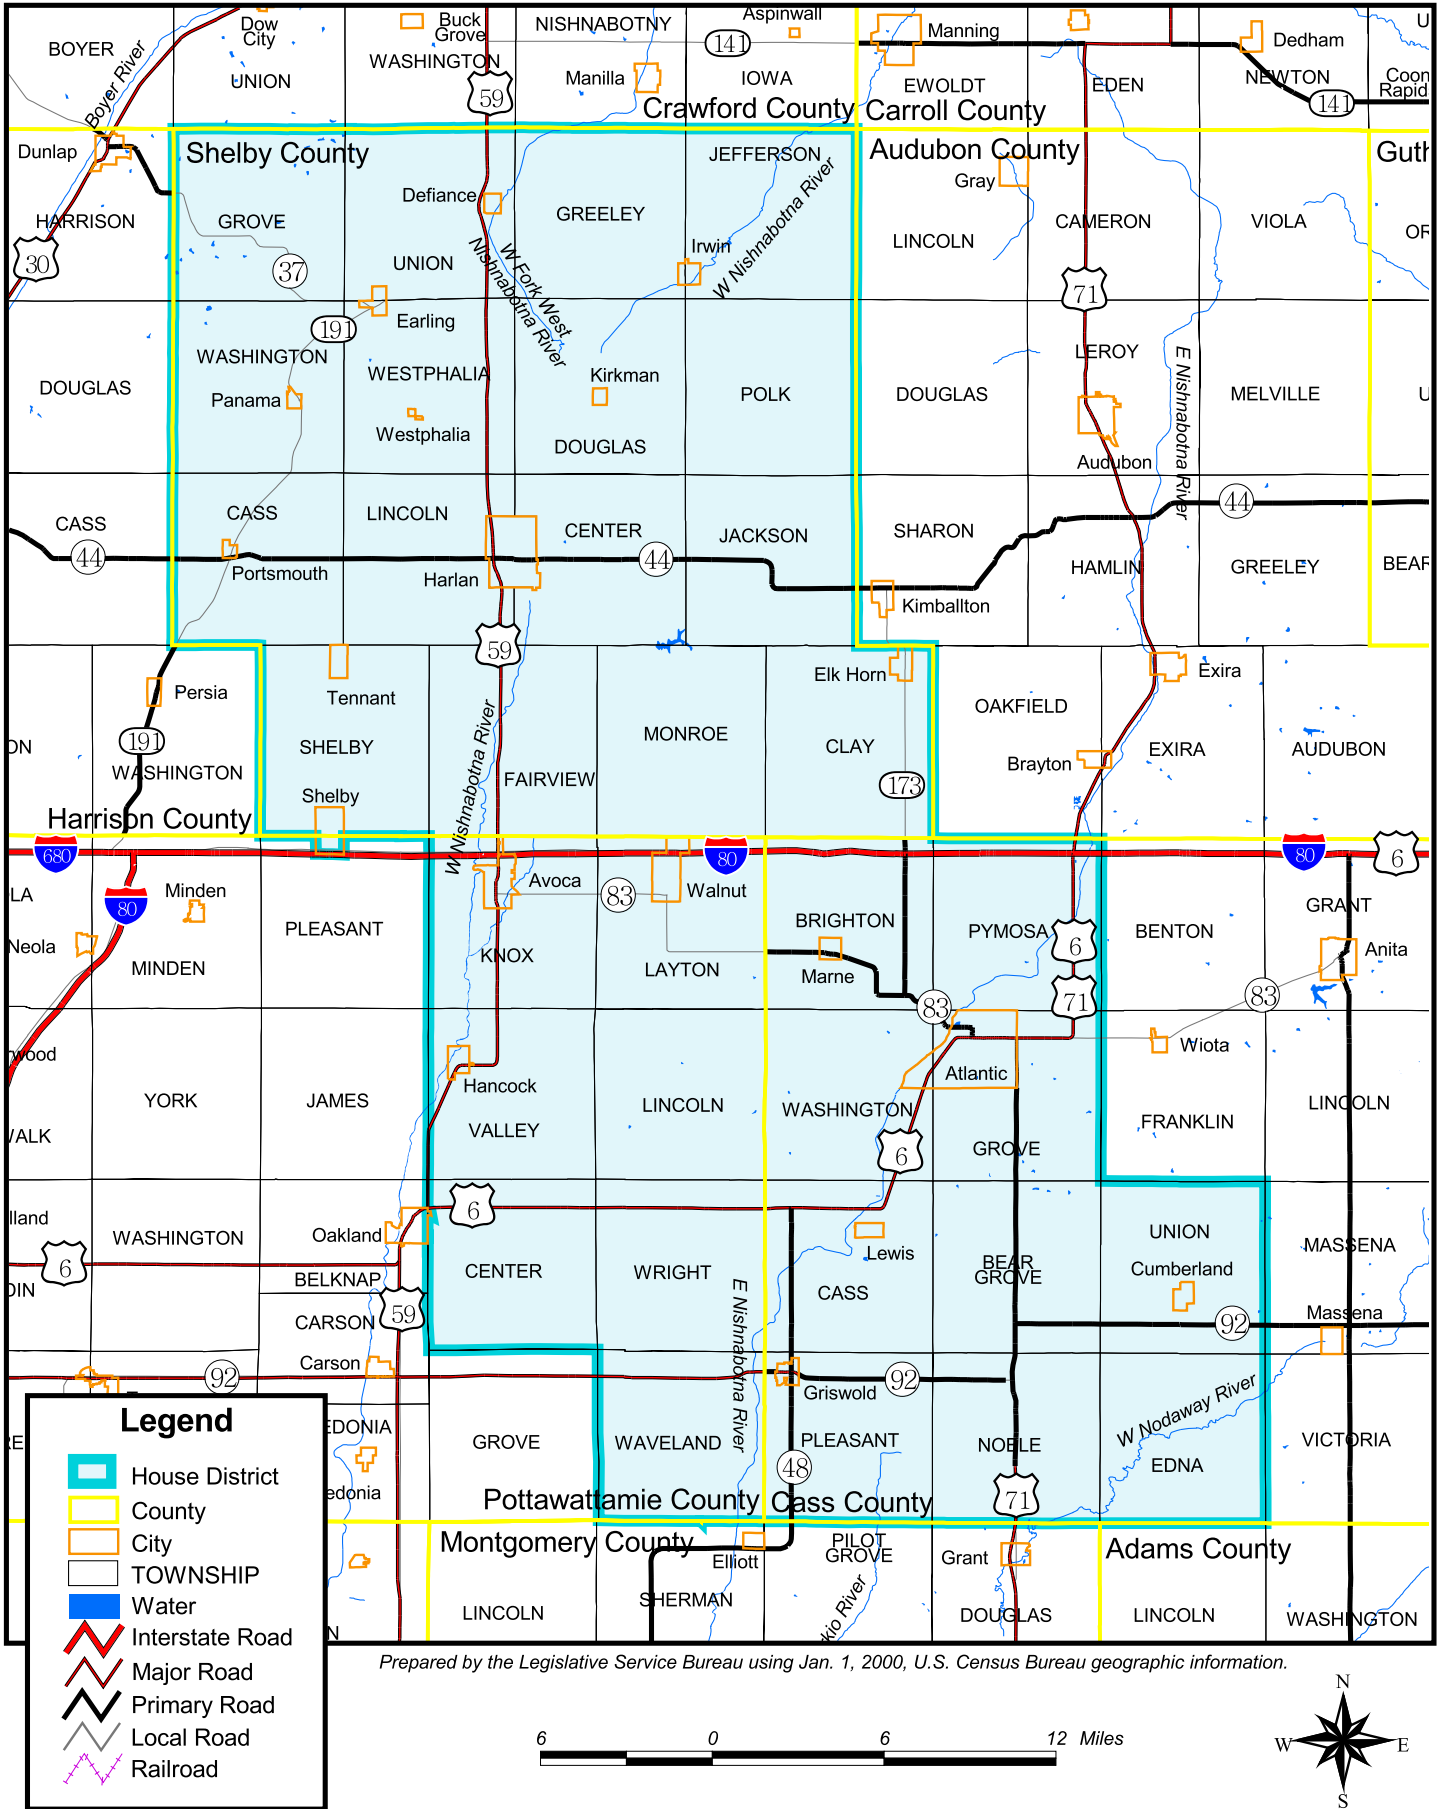

Iowa House of Representatives District 57

(Effective Beginning with the Elections in 2002 for the 80th General Assembly)

Prepared by the Legislative Service Bureau using Jan. 1, 2000, U.S. Census Bureau geographic information.