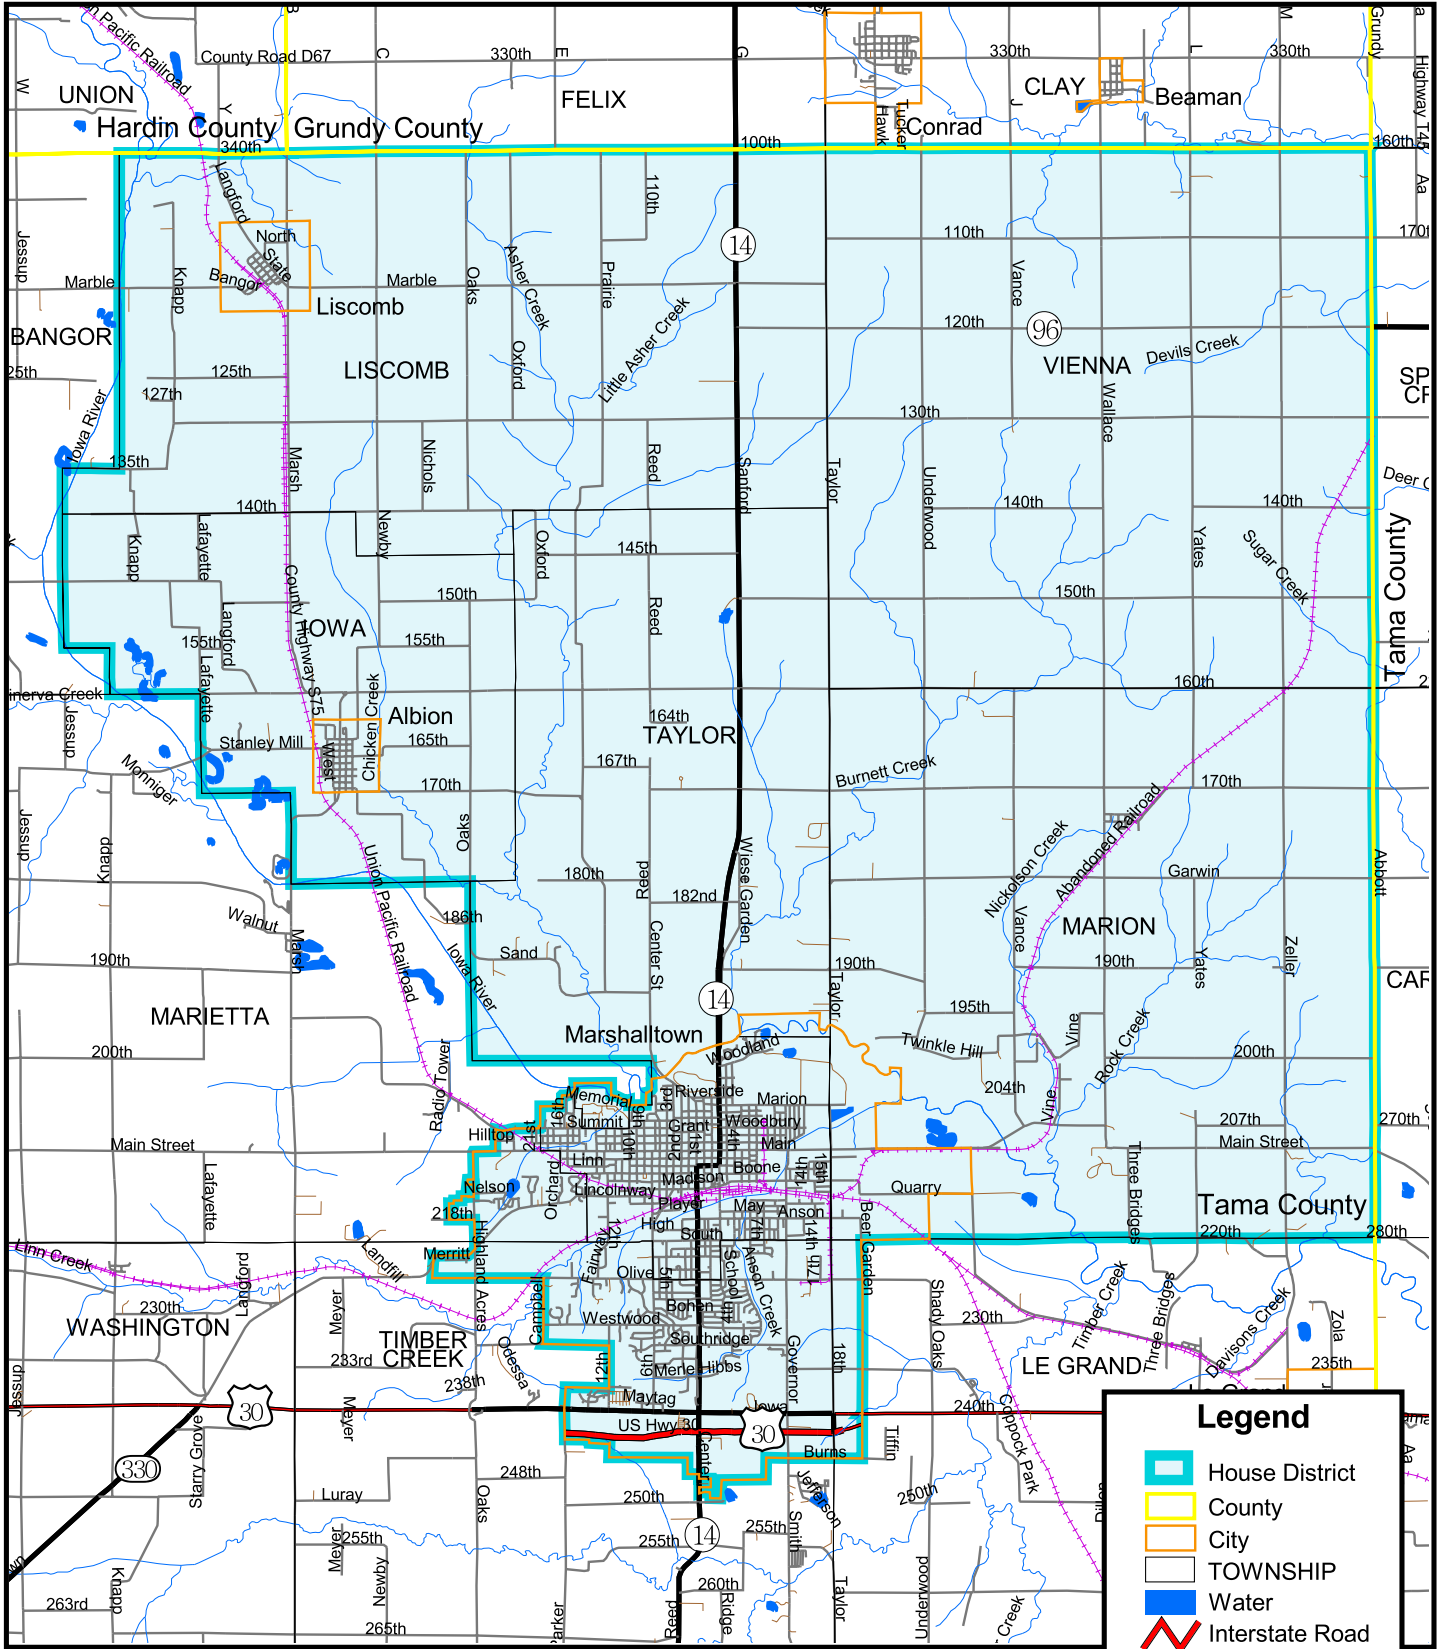

Iowa House of Representatives District 43

(Effective Beginning with the Elections in 2002 for the 80th General Assembly)

Prepared by the Legislative Service Bureau using Jan. 1, 2000, U.S. Census Bureau geographic information.

2 0 2 4 Miles

Legend

- House District
- County
- City
- TOWNSHIP
- Water
- Interstate Road
- Major Road
- Primary Road
- Local Road
- Railroad