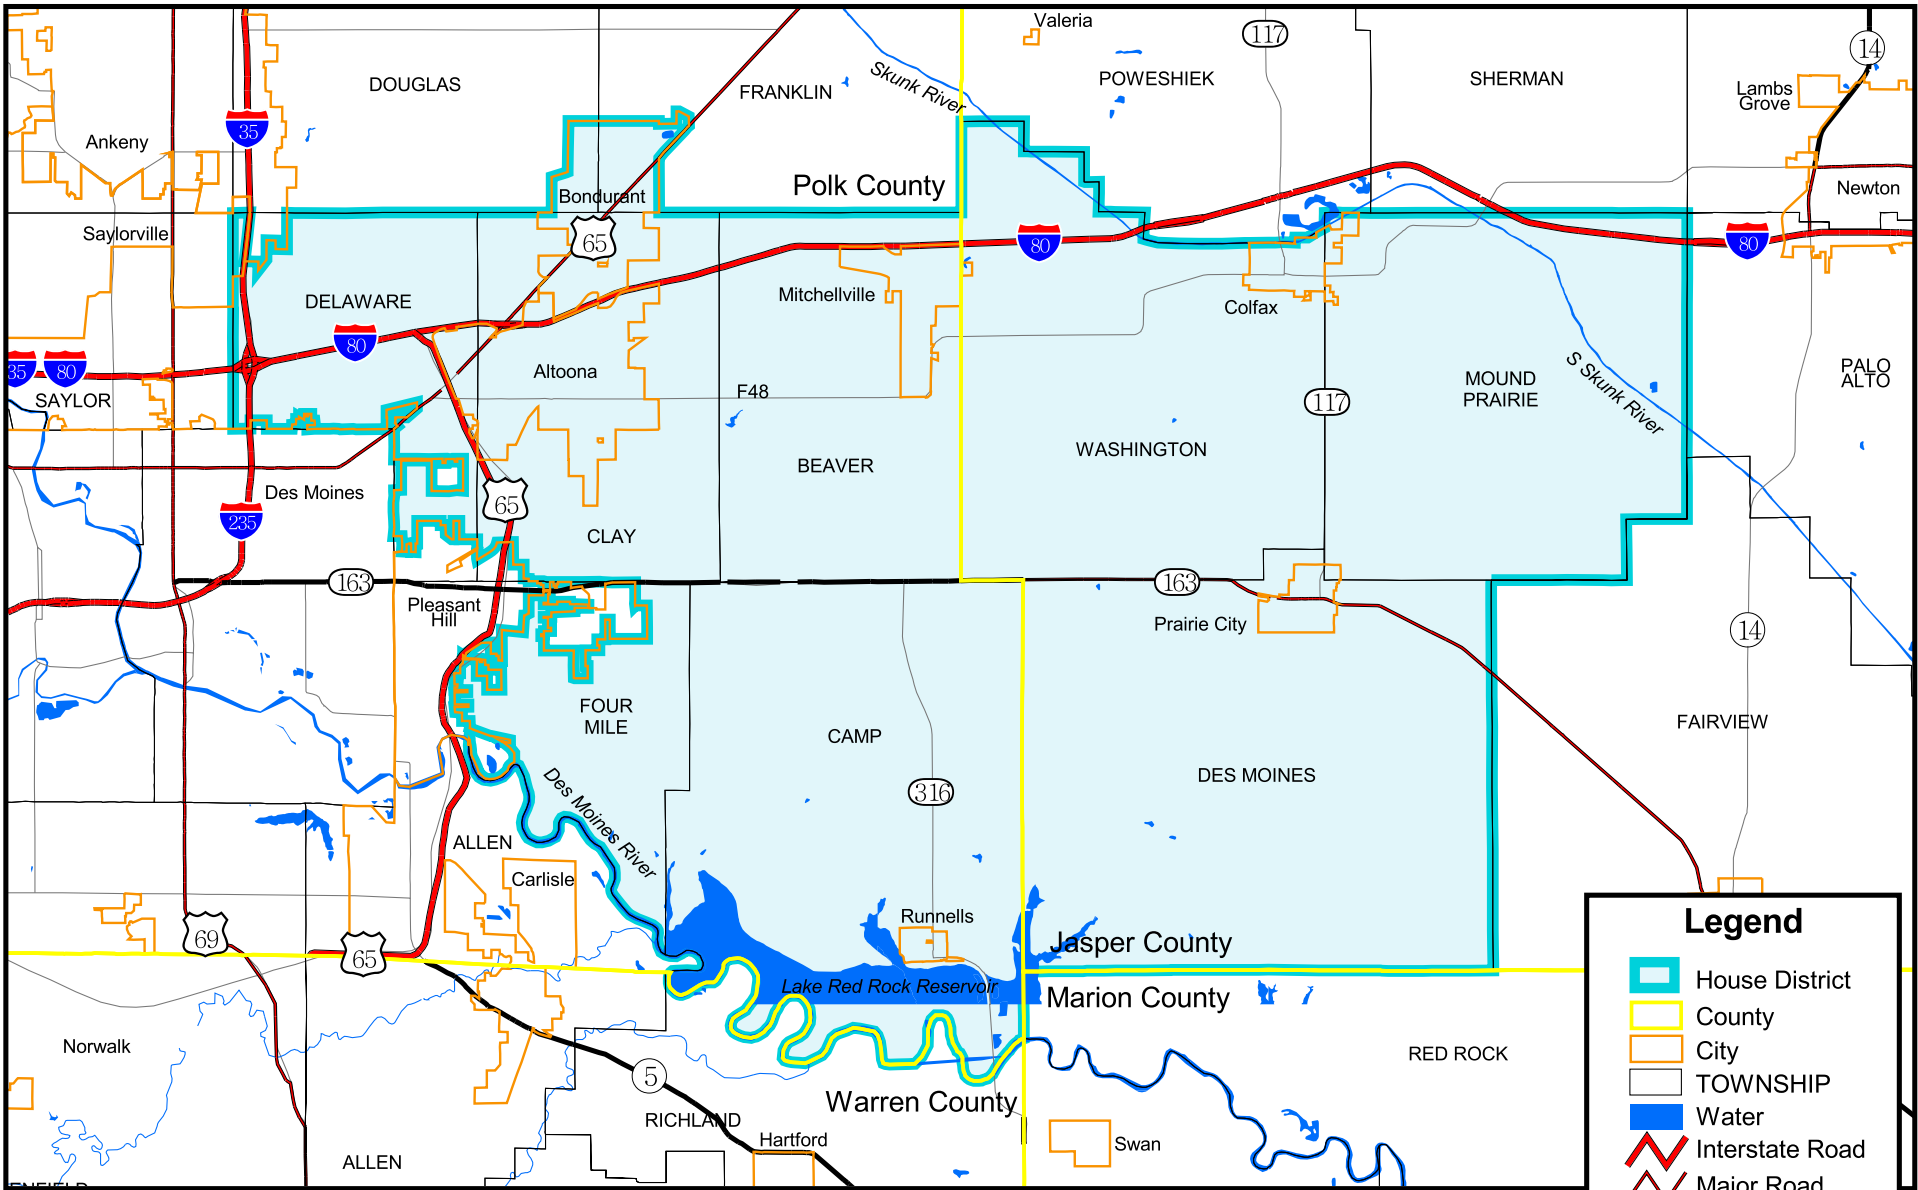

# Iowa House of Representatives District 42

(Effective Beginning with the Elections in 2002 for the 80th General Assembly)

Prepared by the Legislative Service Bureau using Jan. 1, 2000, U.S. Census Bureau geographic information.