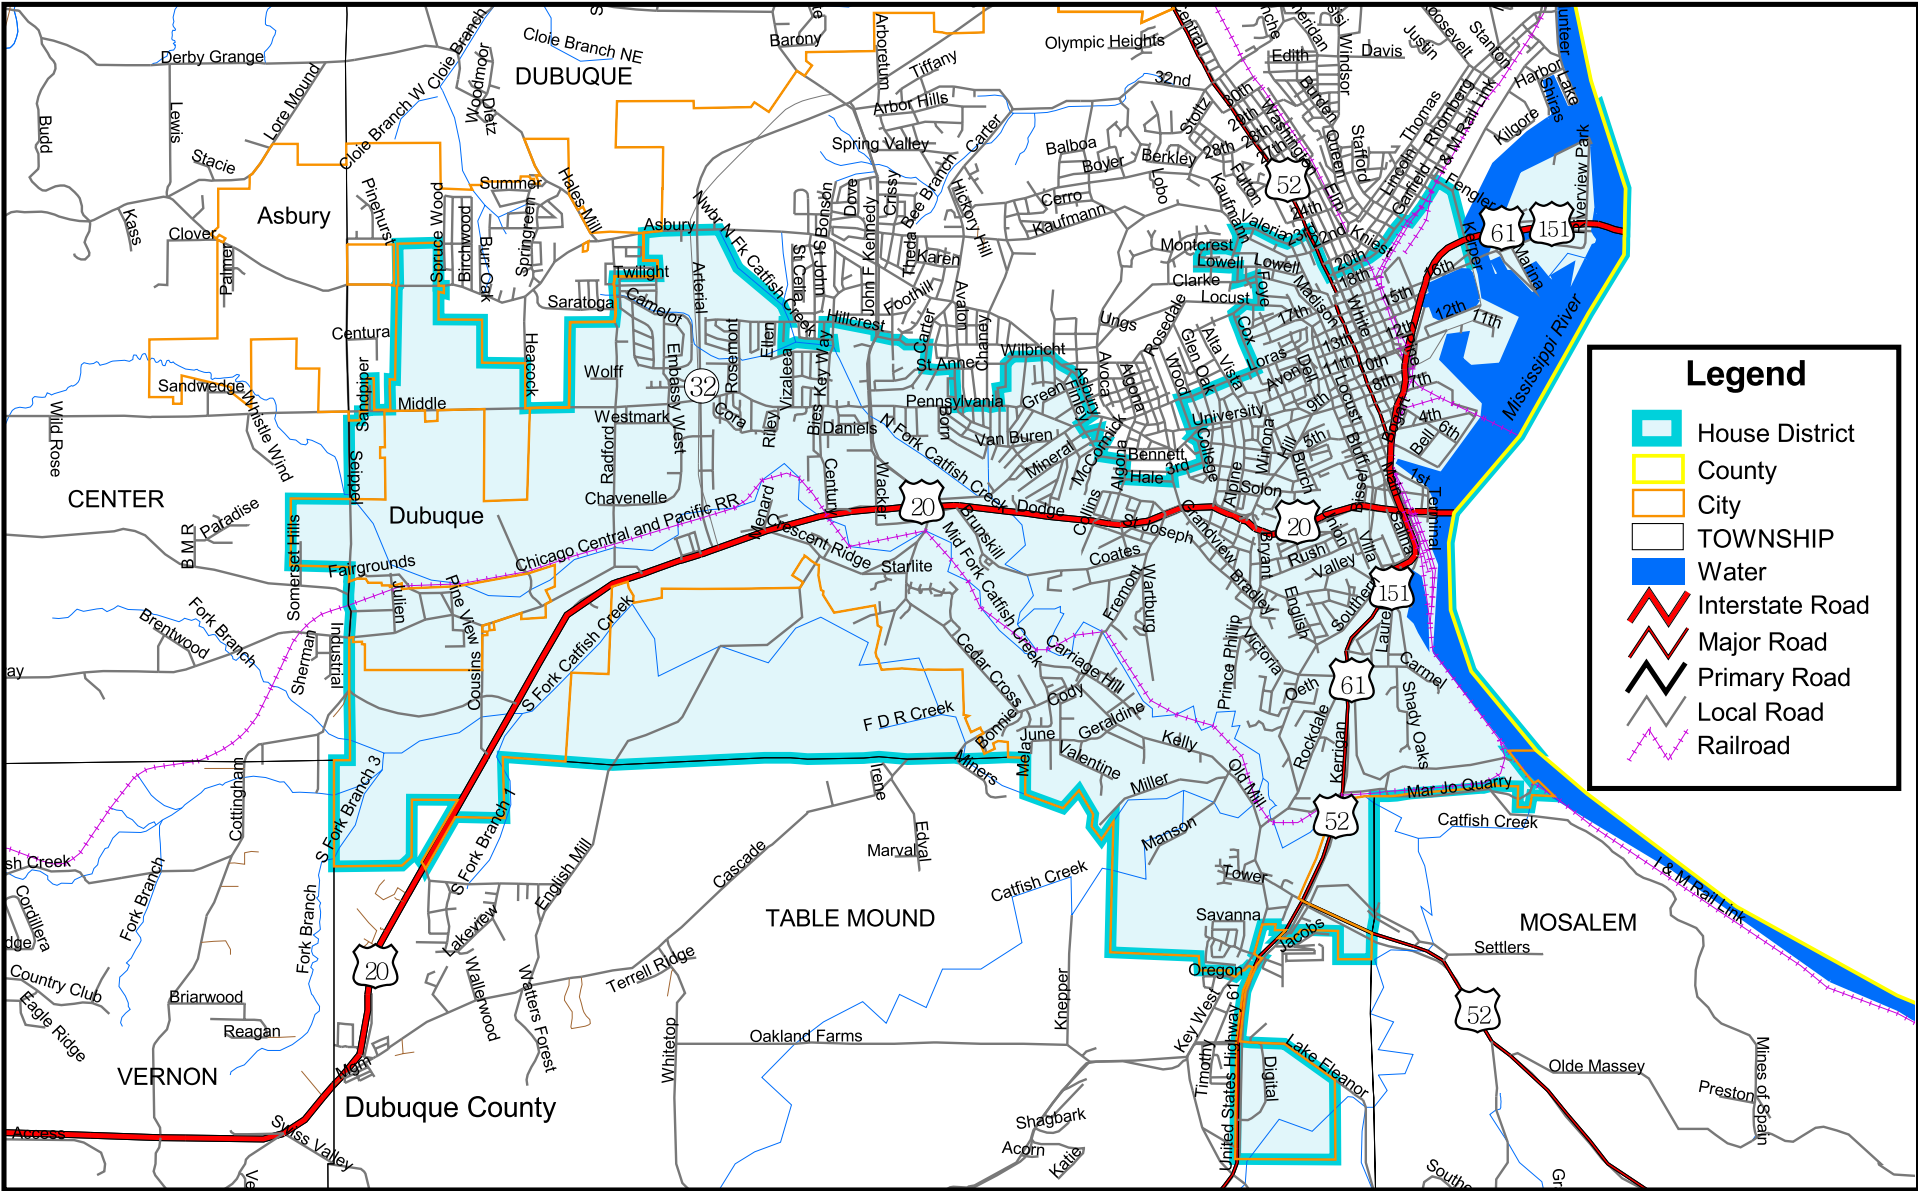

# Iowa House of Representatives District 28

(Effective Beginning with the Elections in 2002 for the 80th General Assembly)

Prepared by the Legislative Service Bureau using Jan. 1, 2000, U.S. Census Bureau geographic information.