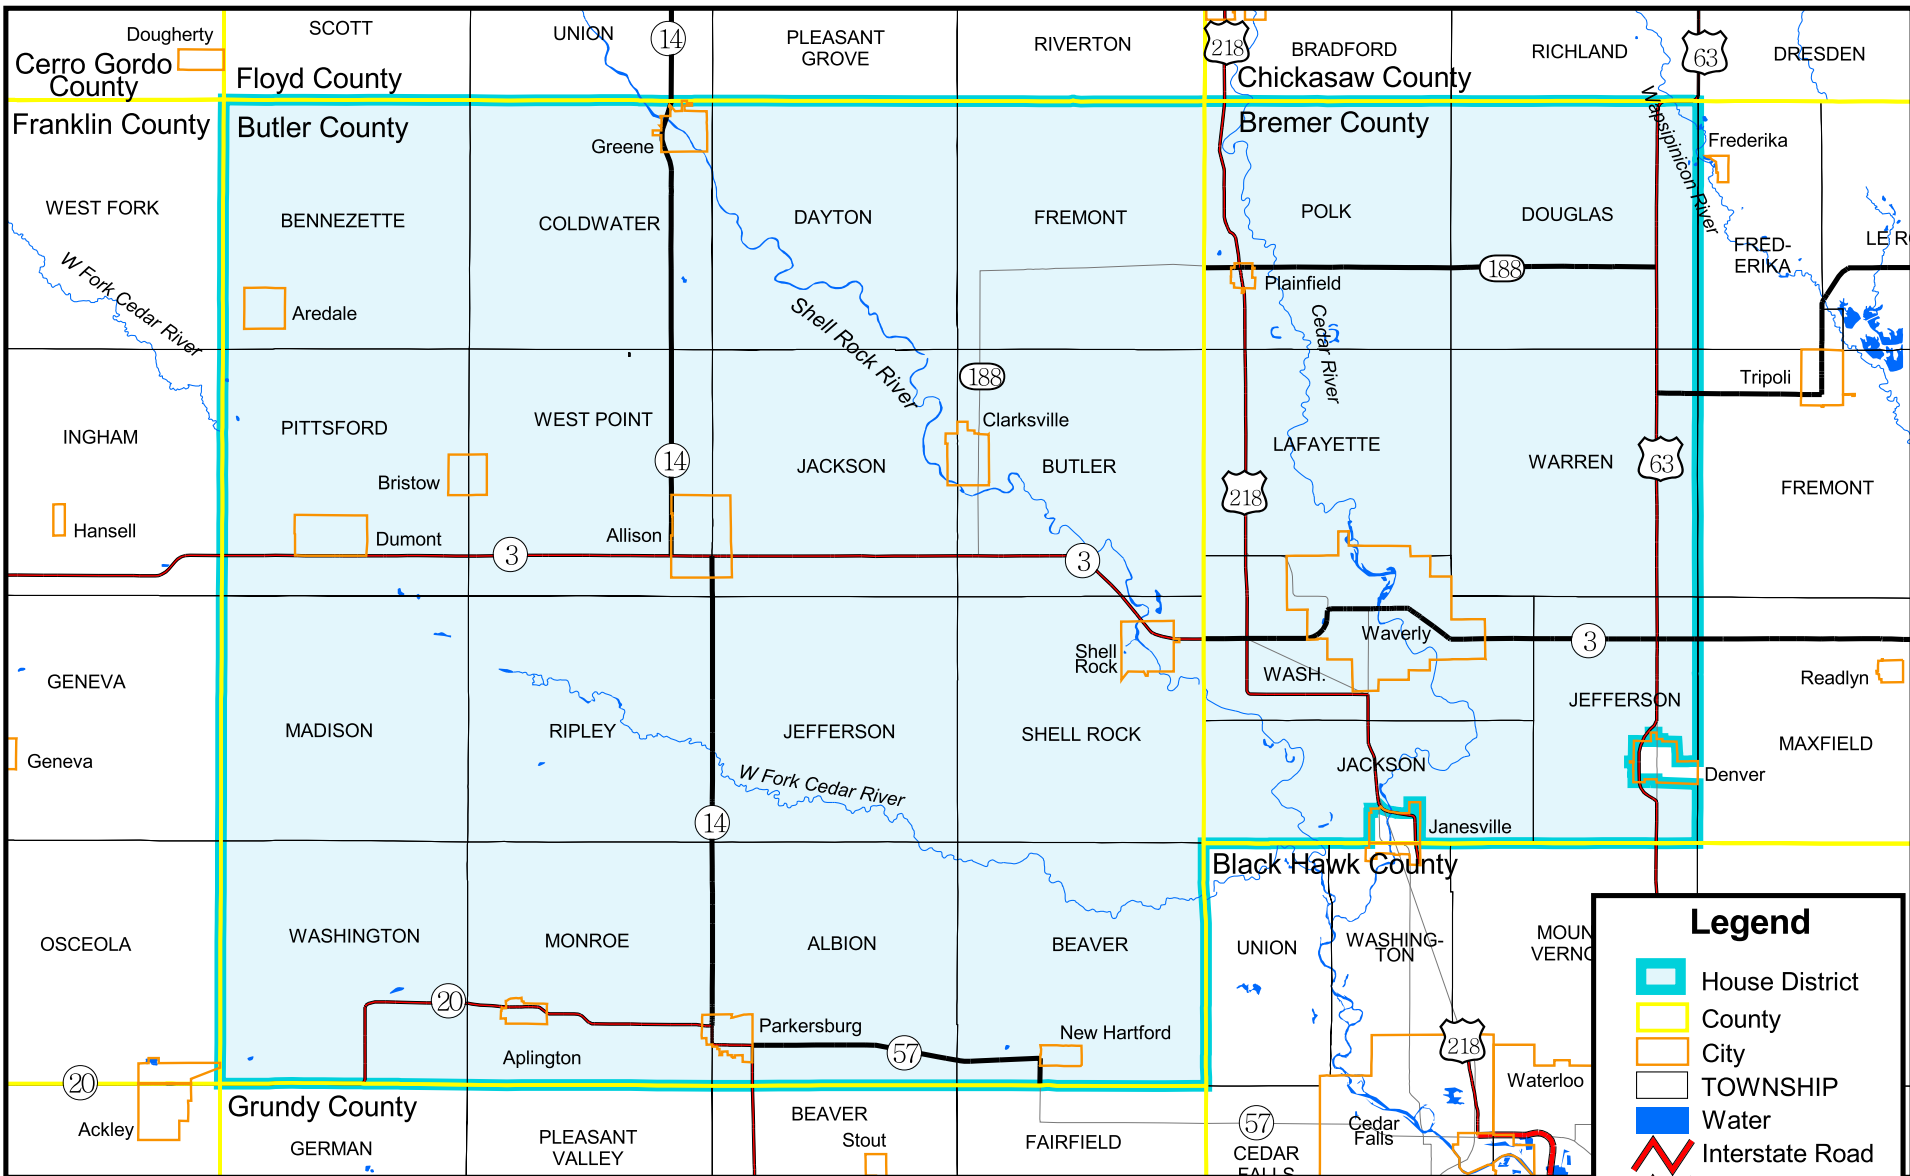

Iowa House of Representatives District 17

(Effective Beginning with the Elections in 2002 for the 80th General Assembly)

Prepared by the Legislative Service Bureau using Jan. 1, 2000, U.S. Census Bureau geographic information.

Legend

- House District
- County
- City
- TOWNSHIP
- Water
- Interstate Road
- Major Road
- Primary Road
- Local Road
- Railroad