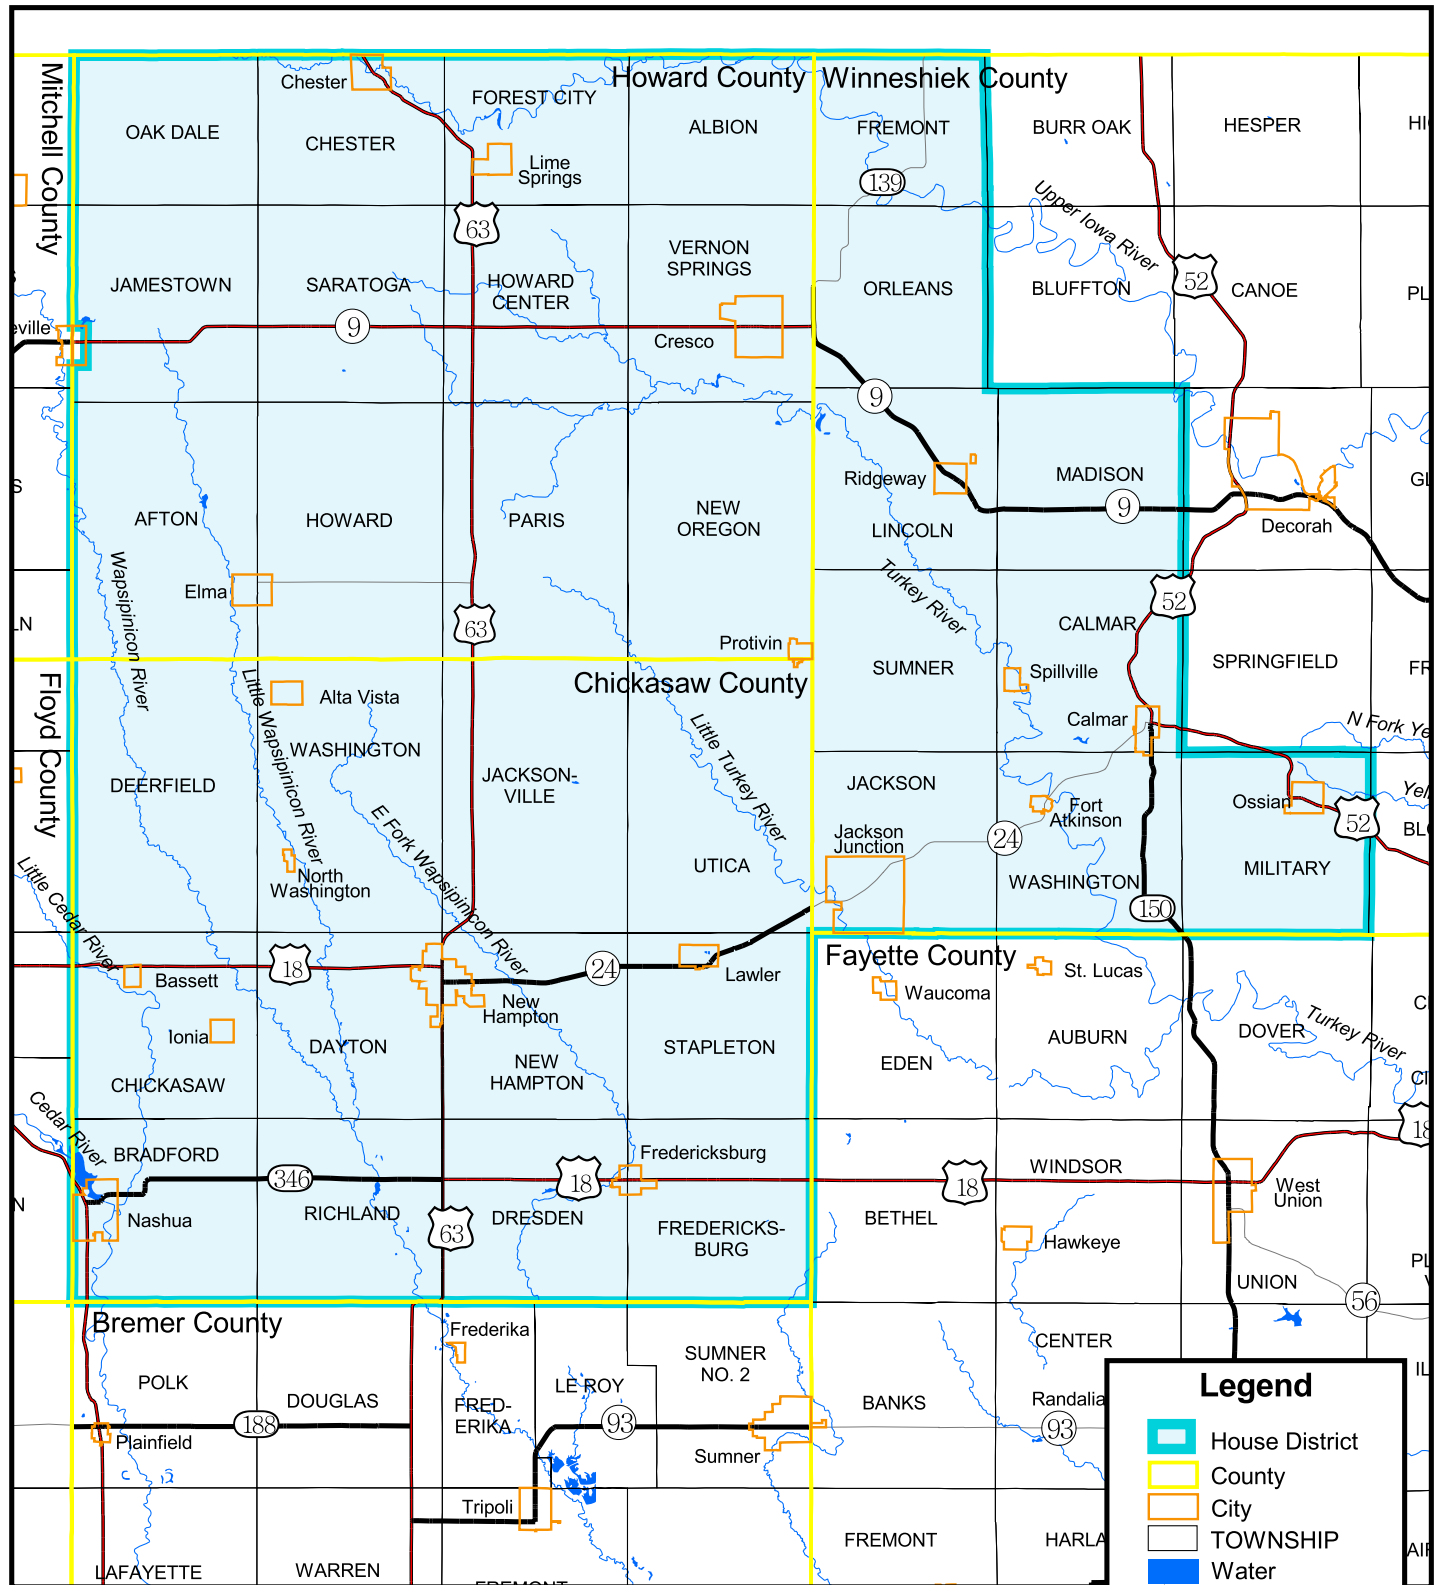

Iowa House of Representatives District 15

(Effective Beginning with the Elections in 2002 for the 80th General Assembly)

Prepared by the Legislative Service Bureau using Jan. 1, 2000, U.S. Census Bureau geographic information.

Legend

- House District
- County
- City
- TOWNSHIP
- Water
- Interstate Road
- Major Road
- Primary Road
- Local Road
- Railroad