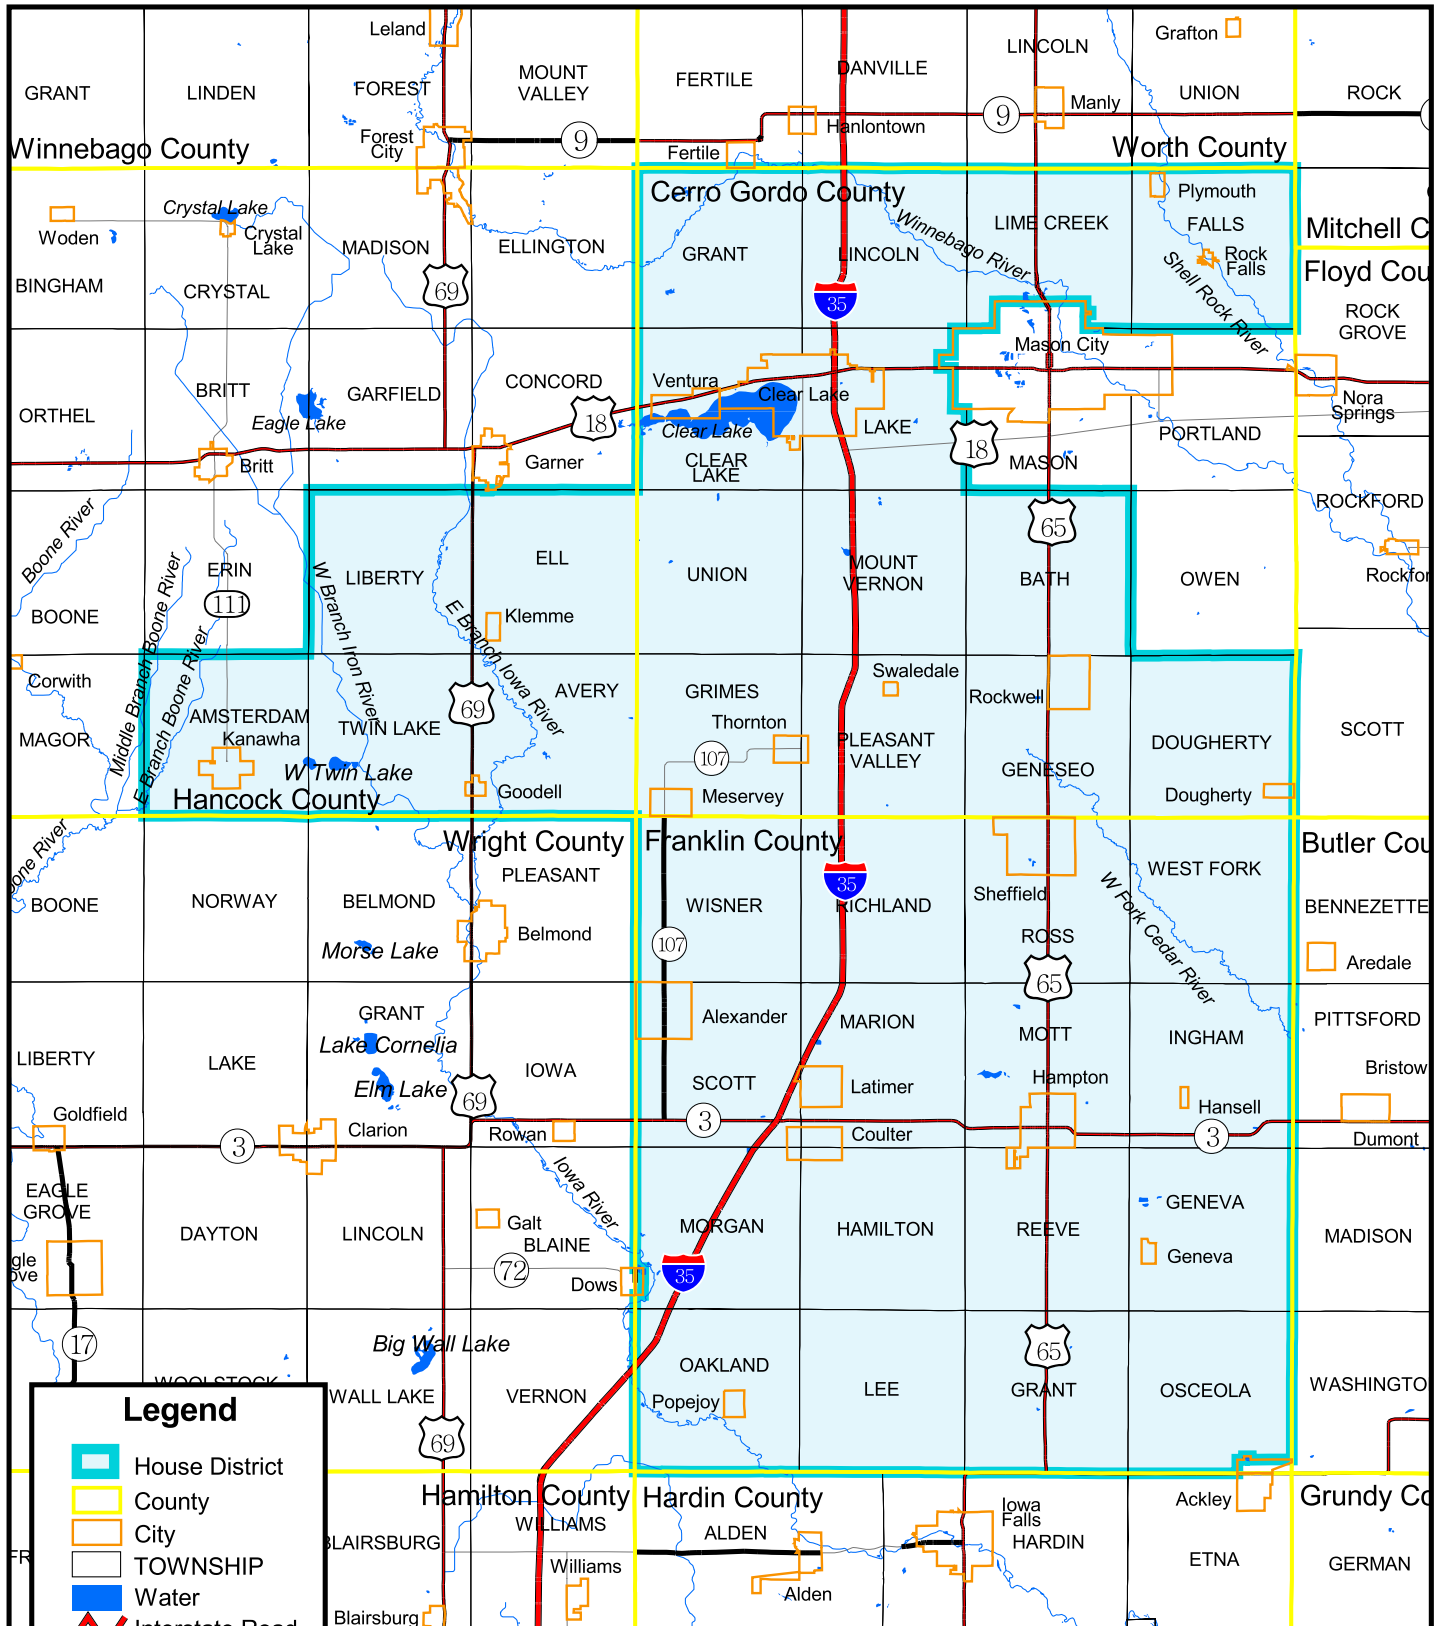

Iowa House of Representatives District 12

(Effective Beginning with the Elections in 2002 for the 80th General Assembly)

Legend

- House District
- County
- City
- TOWNSHIP
- Water
- Interstate Road
- Major Road
- Primary Road
- Local Road
- Railroad

Prepared by the Legislative Service Bureau using Jan. 1, 2000, U.S. Census Bureau geographic information.