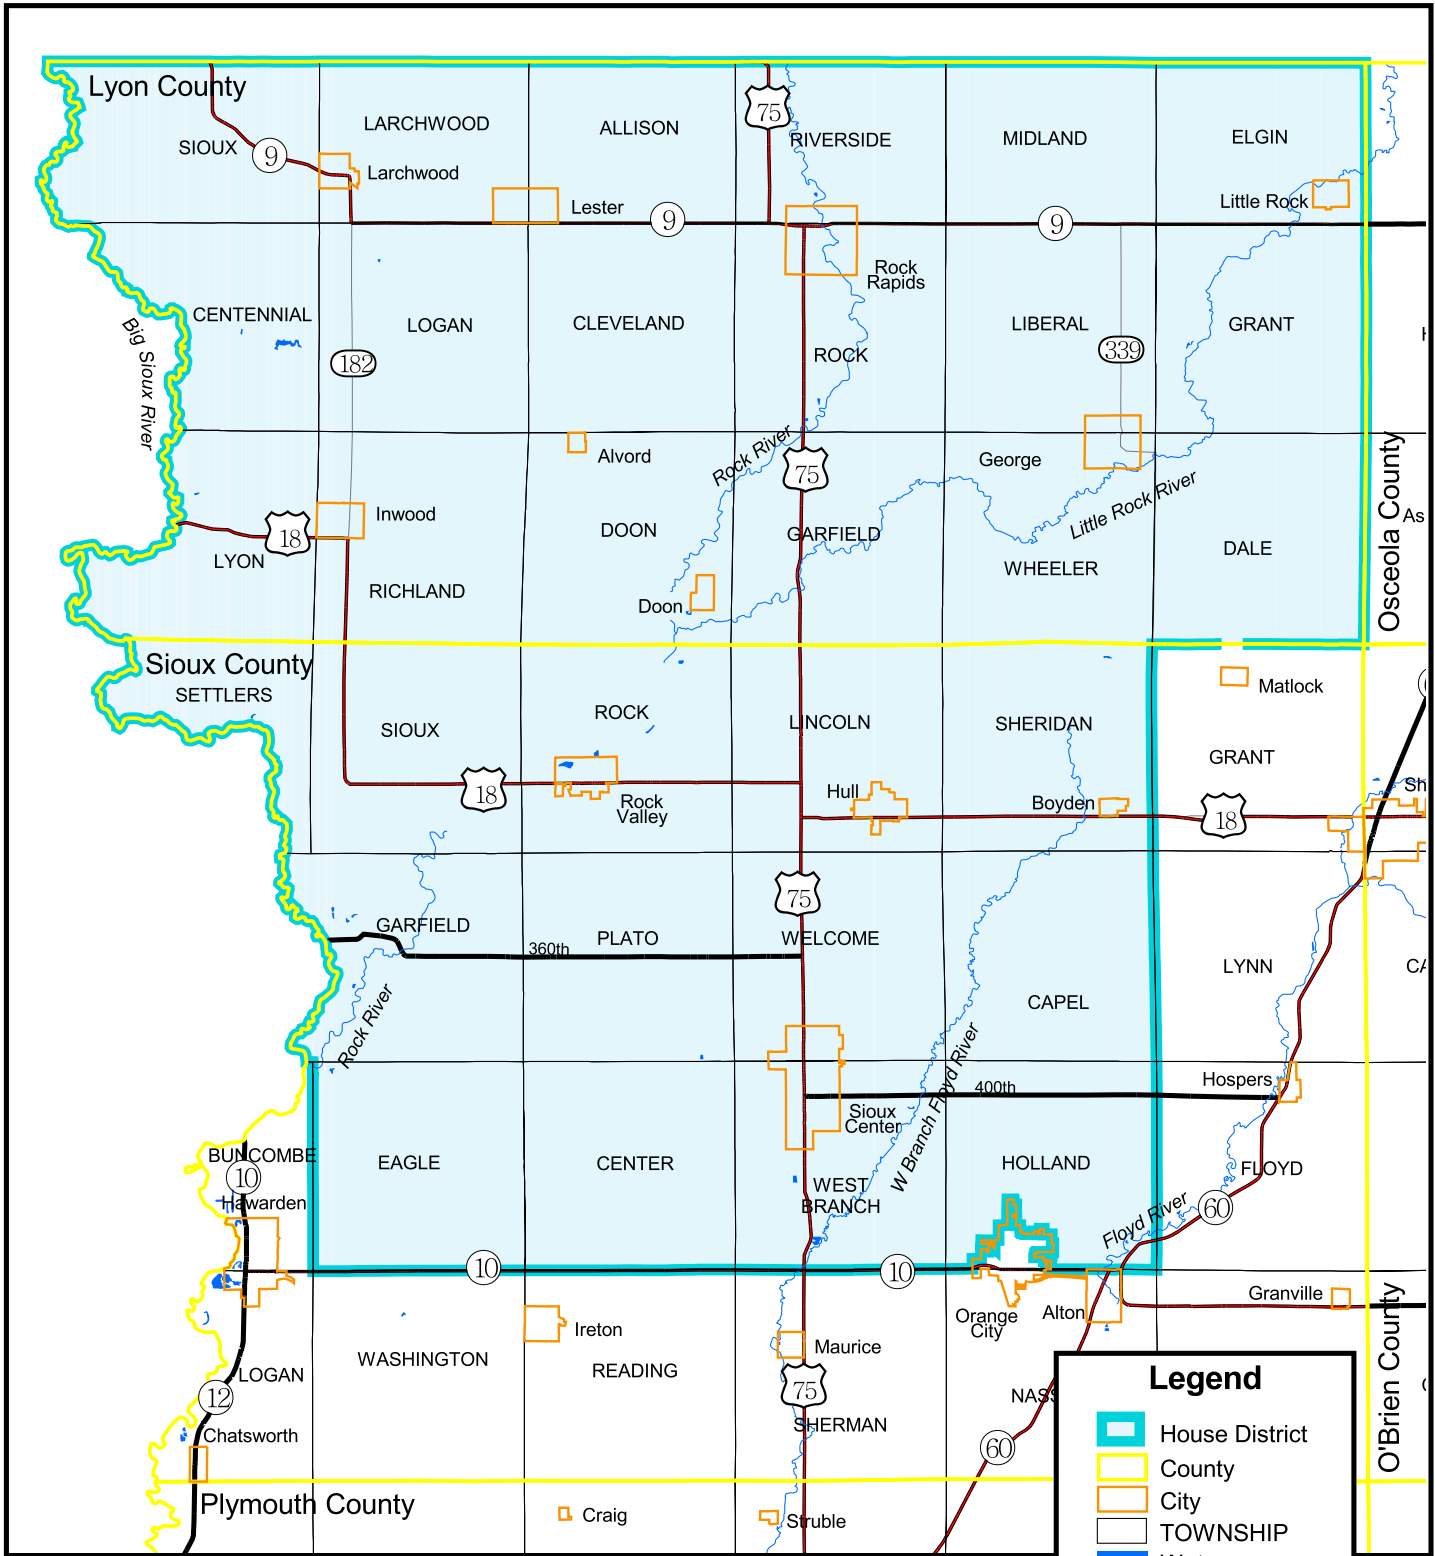

# Iowa House of Representatives District 4

(Effective Beginning with the Elections in 2002 for the 80th General Assembly)

Prepared by the Legislative Service Bureau using Jan. 1, 2000, U.S. Census Bureau geographic information.