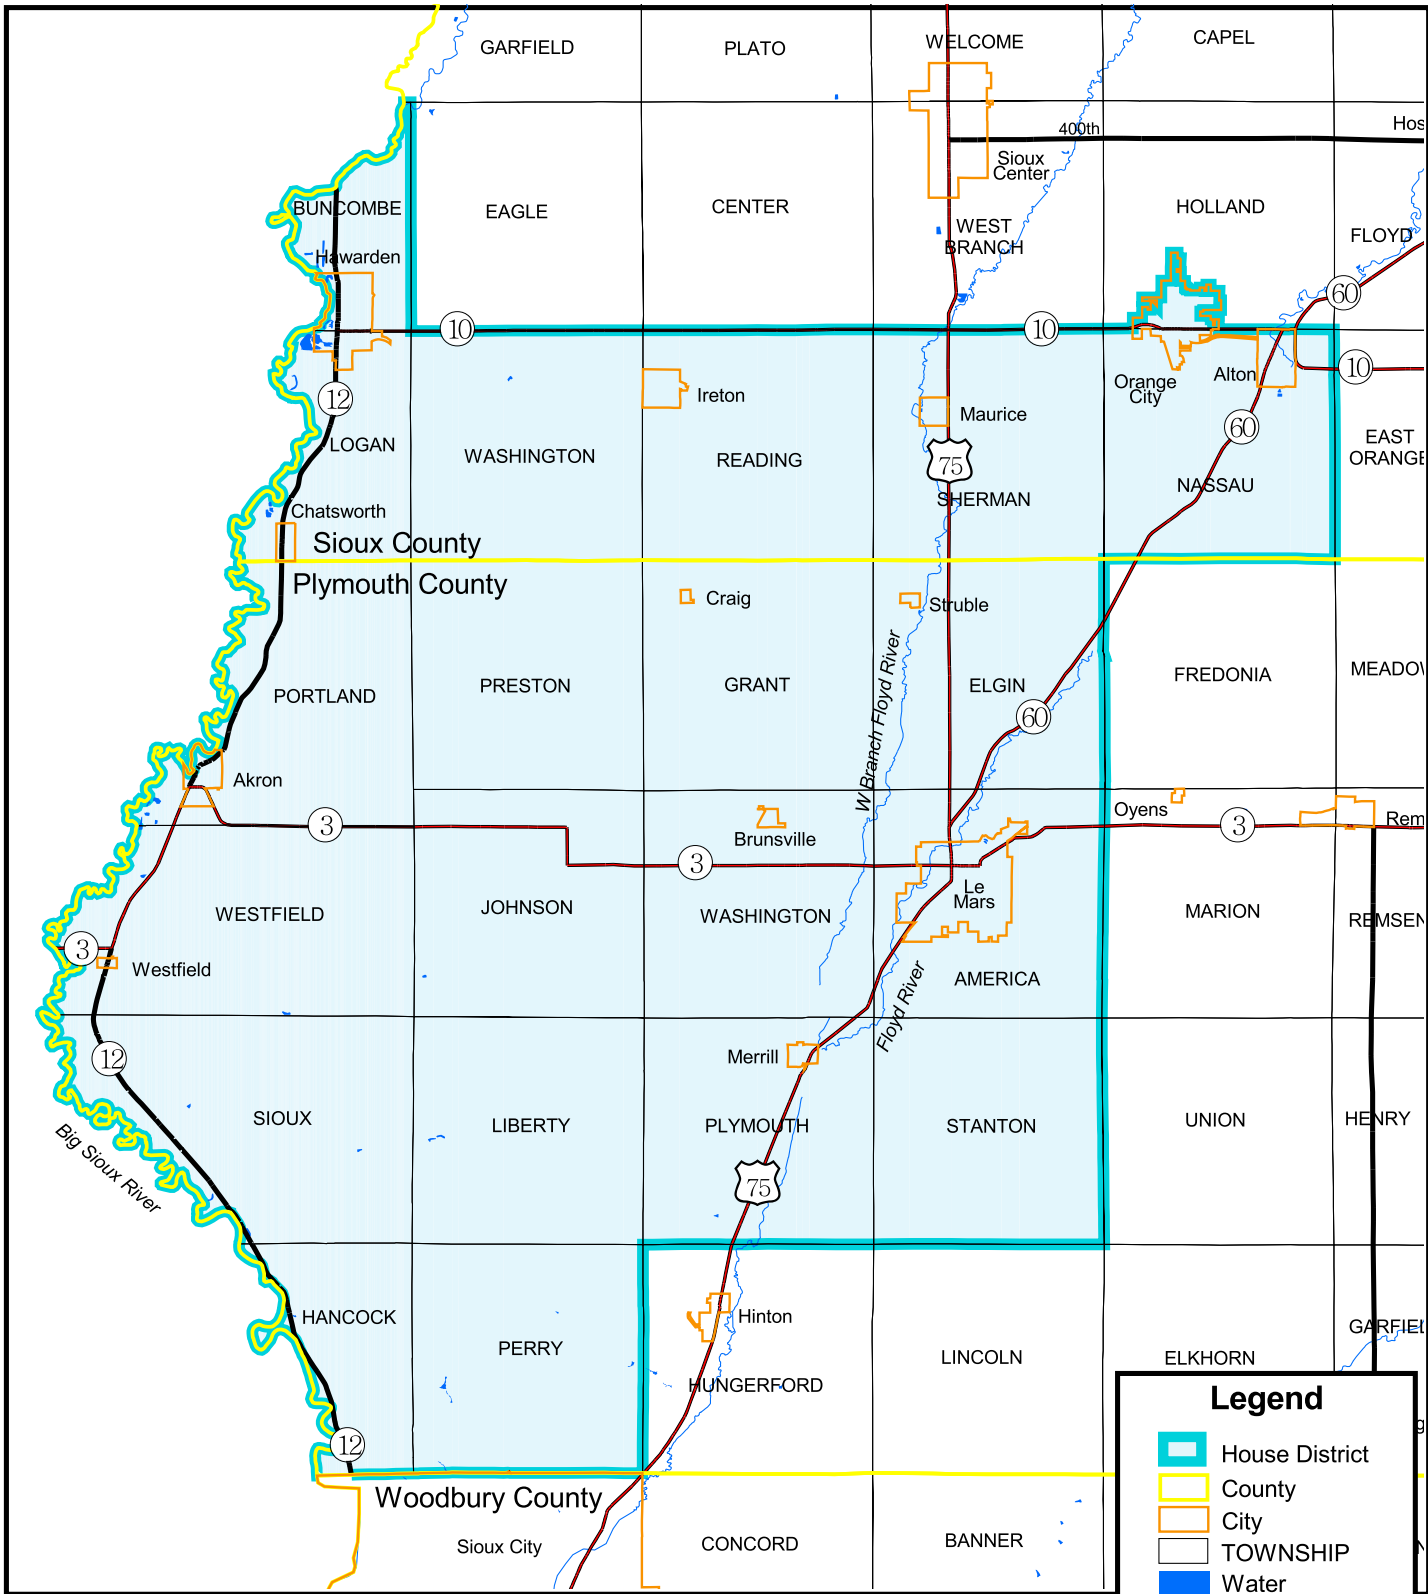

Iowa House of Representatives District 3

(Effective Beginning with the Elections in 2002 for the 80th General Assembly)

Prepared by the Legislative Service Bureau using Jan. 1, 2000, U.S. Census Bureau geographic information.