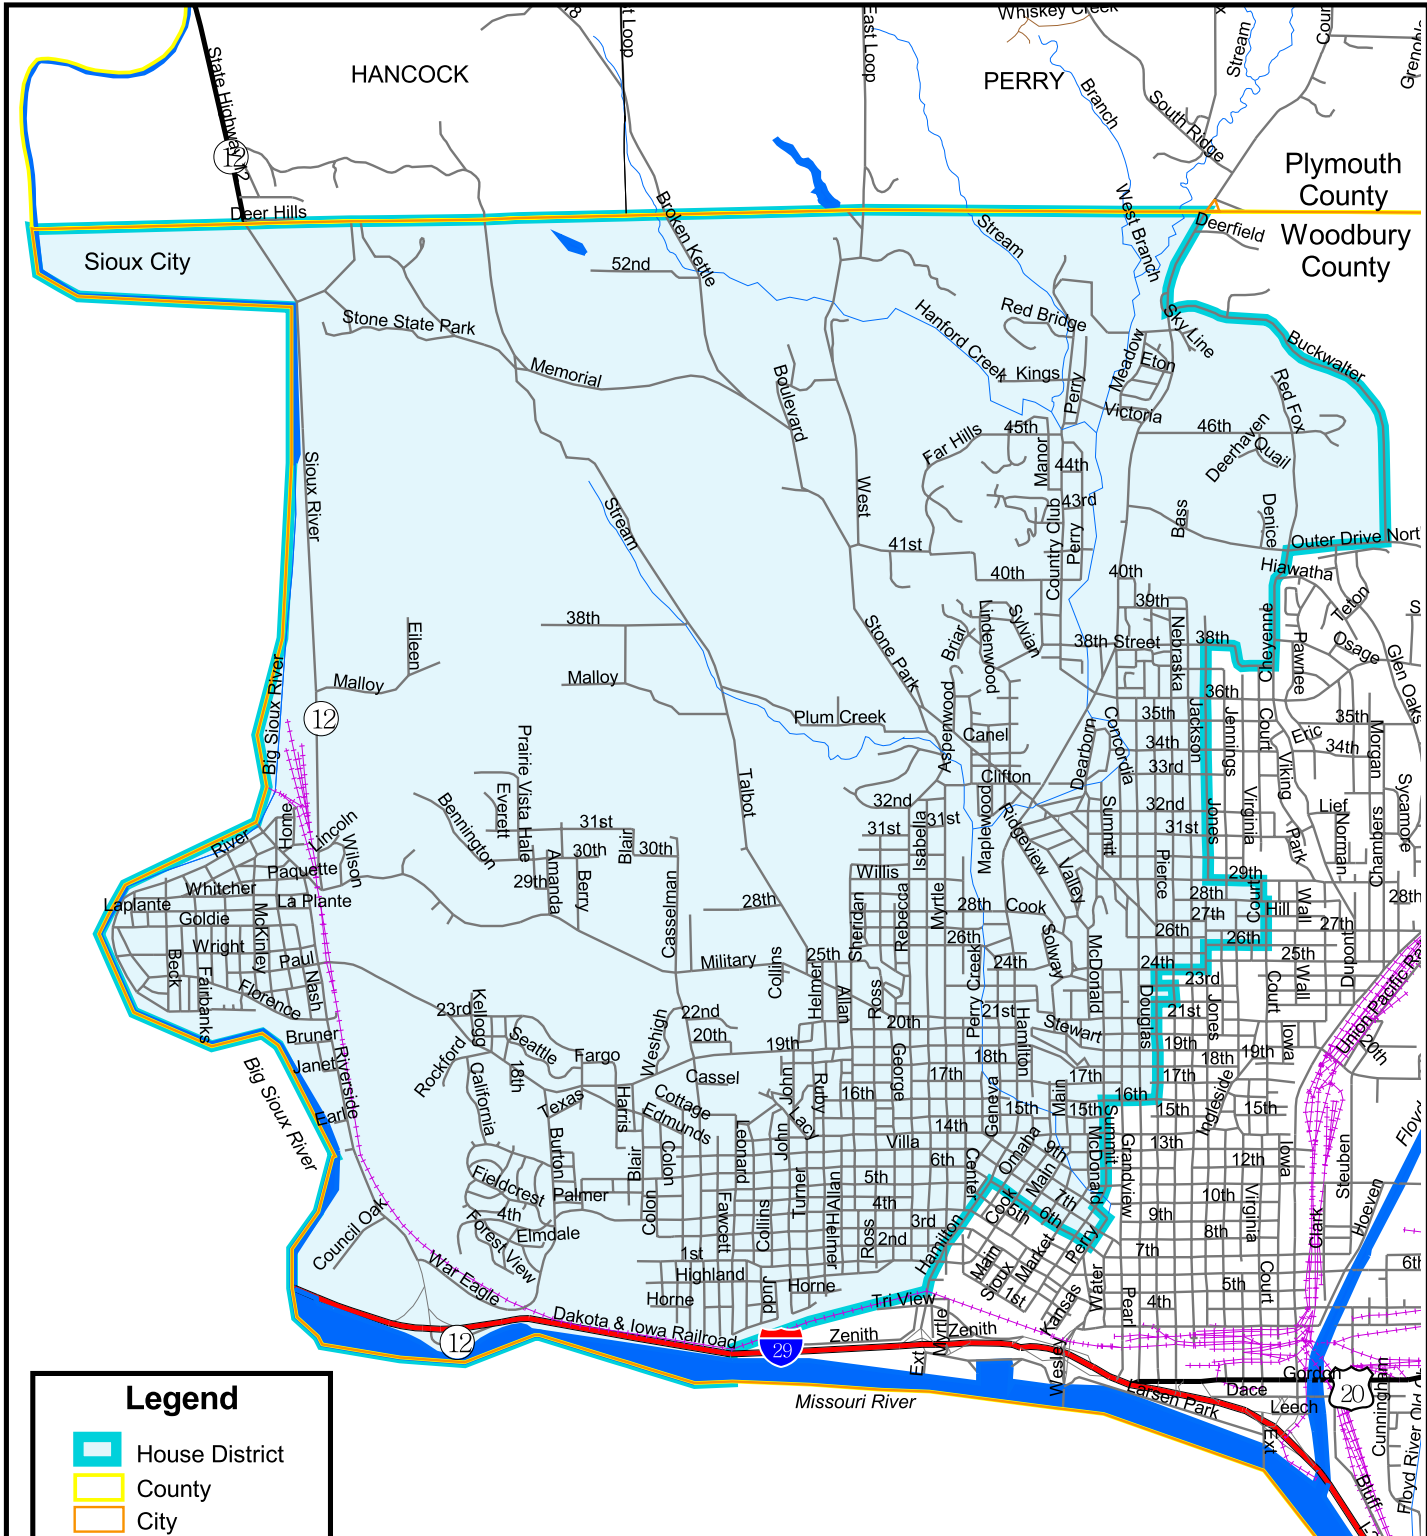

Iowa House of Representatives District 1

(Effective Beginning with the Elections in 2002 for the 80th General Assembly)

Prepared by the Legislative Service Bureau using Jan. 1, 2000, U.S. Census Bureau geographic information.

Legend

- House District
- County
- City
- TOWNSHIP
- Water
- Interstate Road
- Major Road
- Primary Road
- Local Road
- Railroad

0.8 0 0.8 1.6 Miles