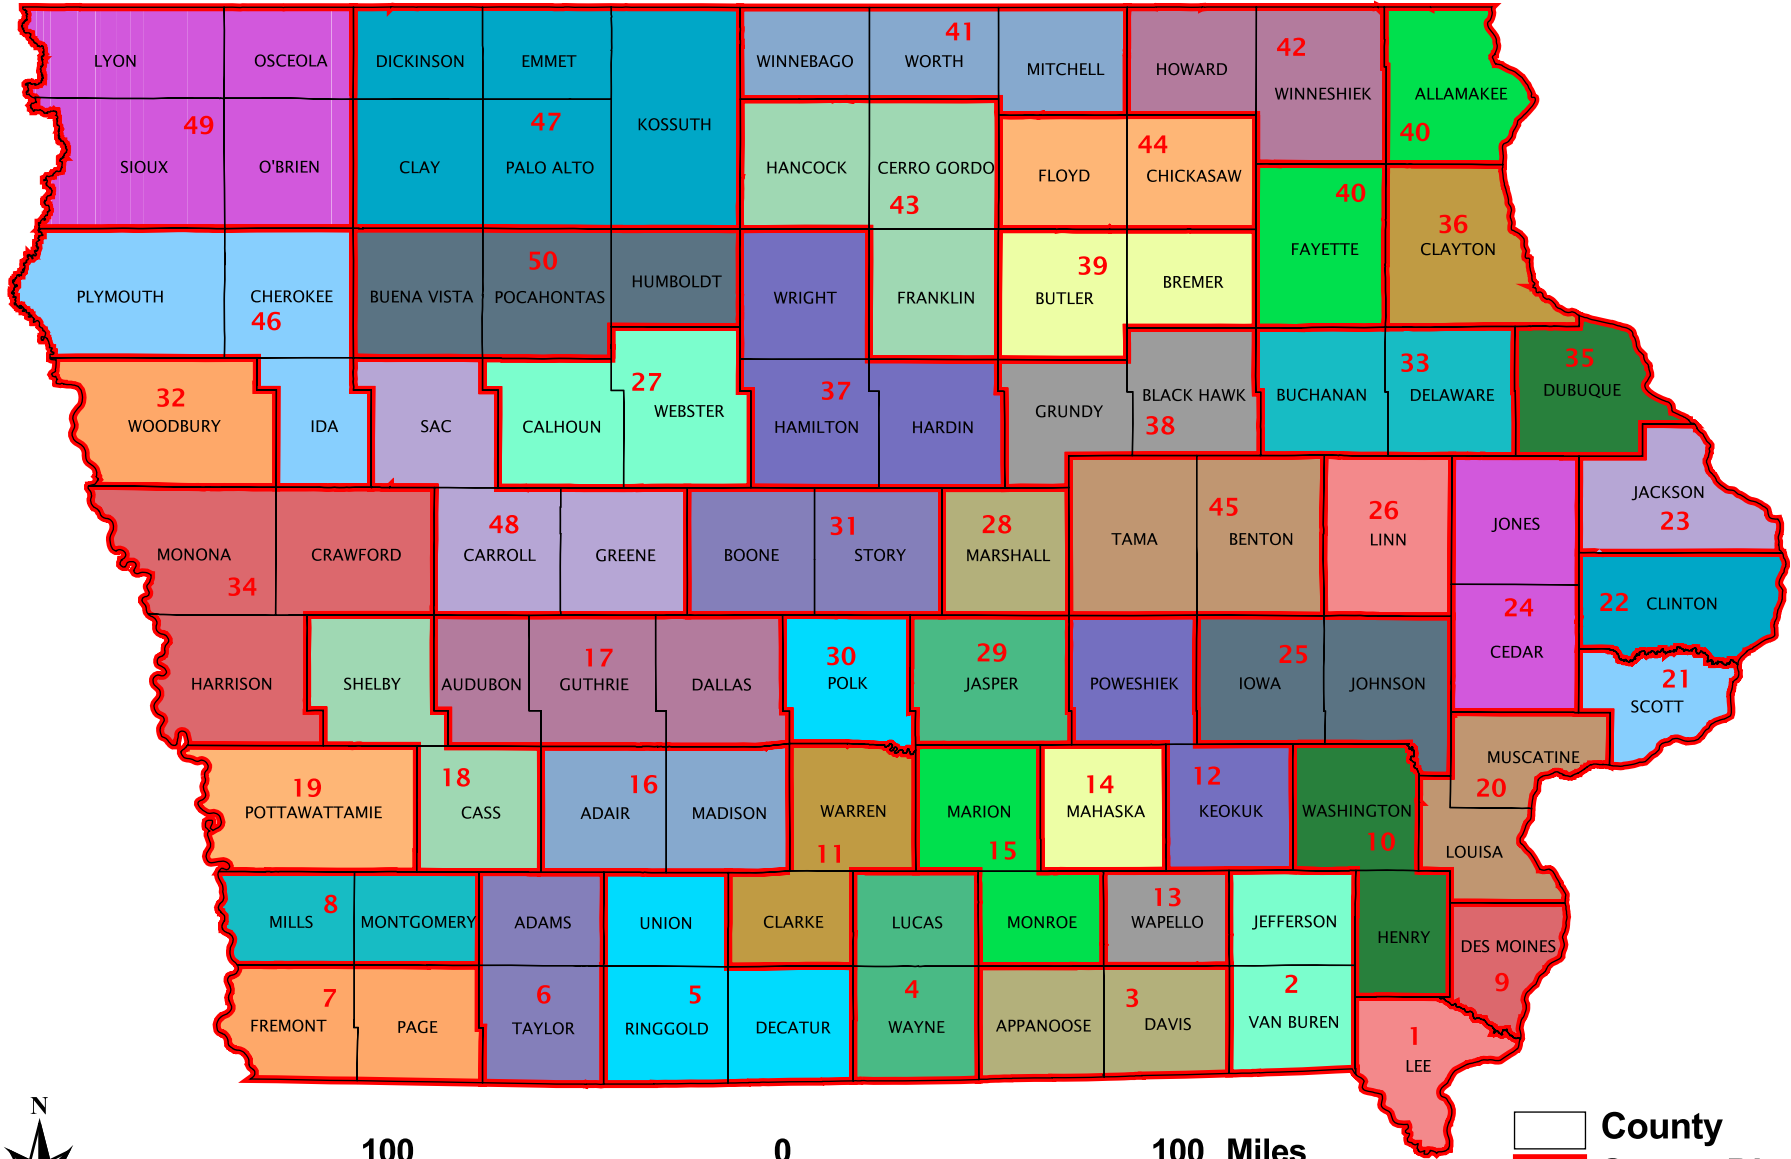

# Iowa Senate Districts 1888-1906

- County
- Senate District