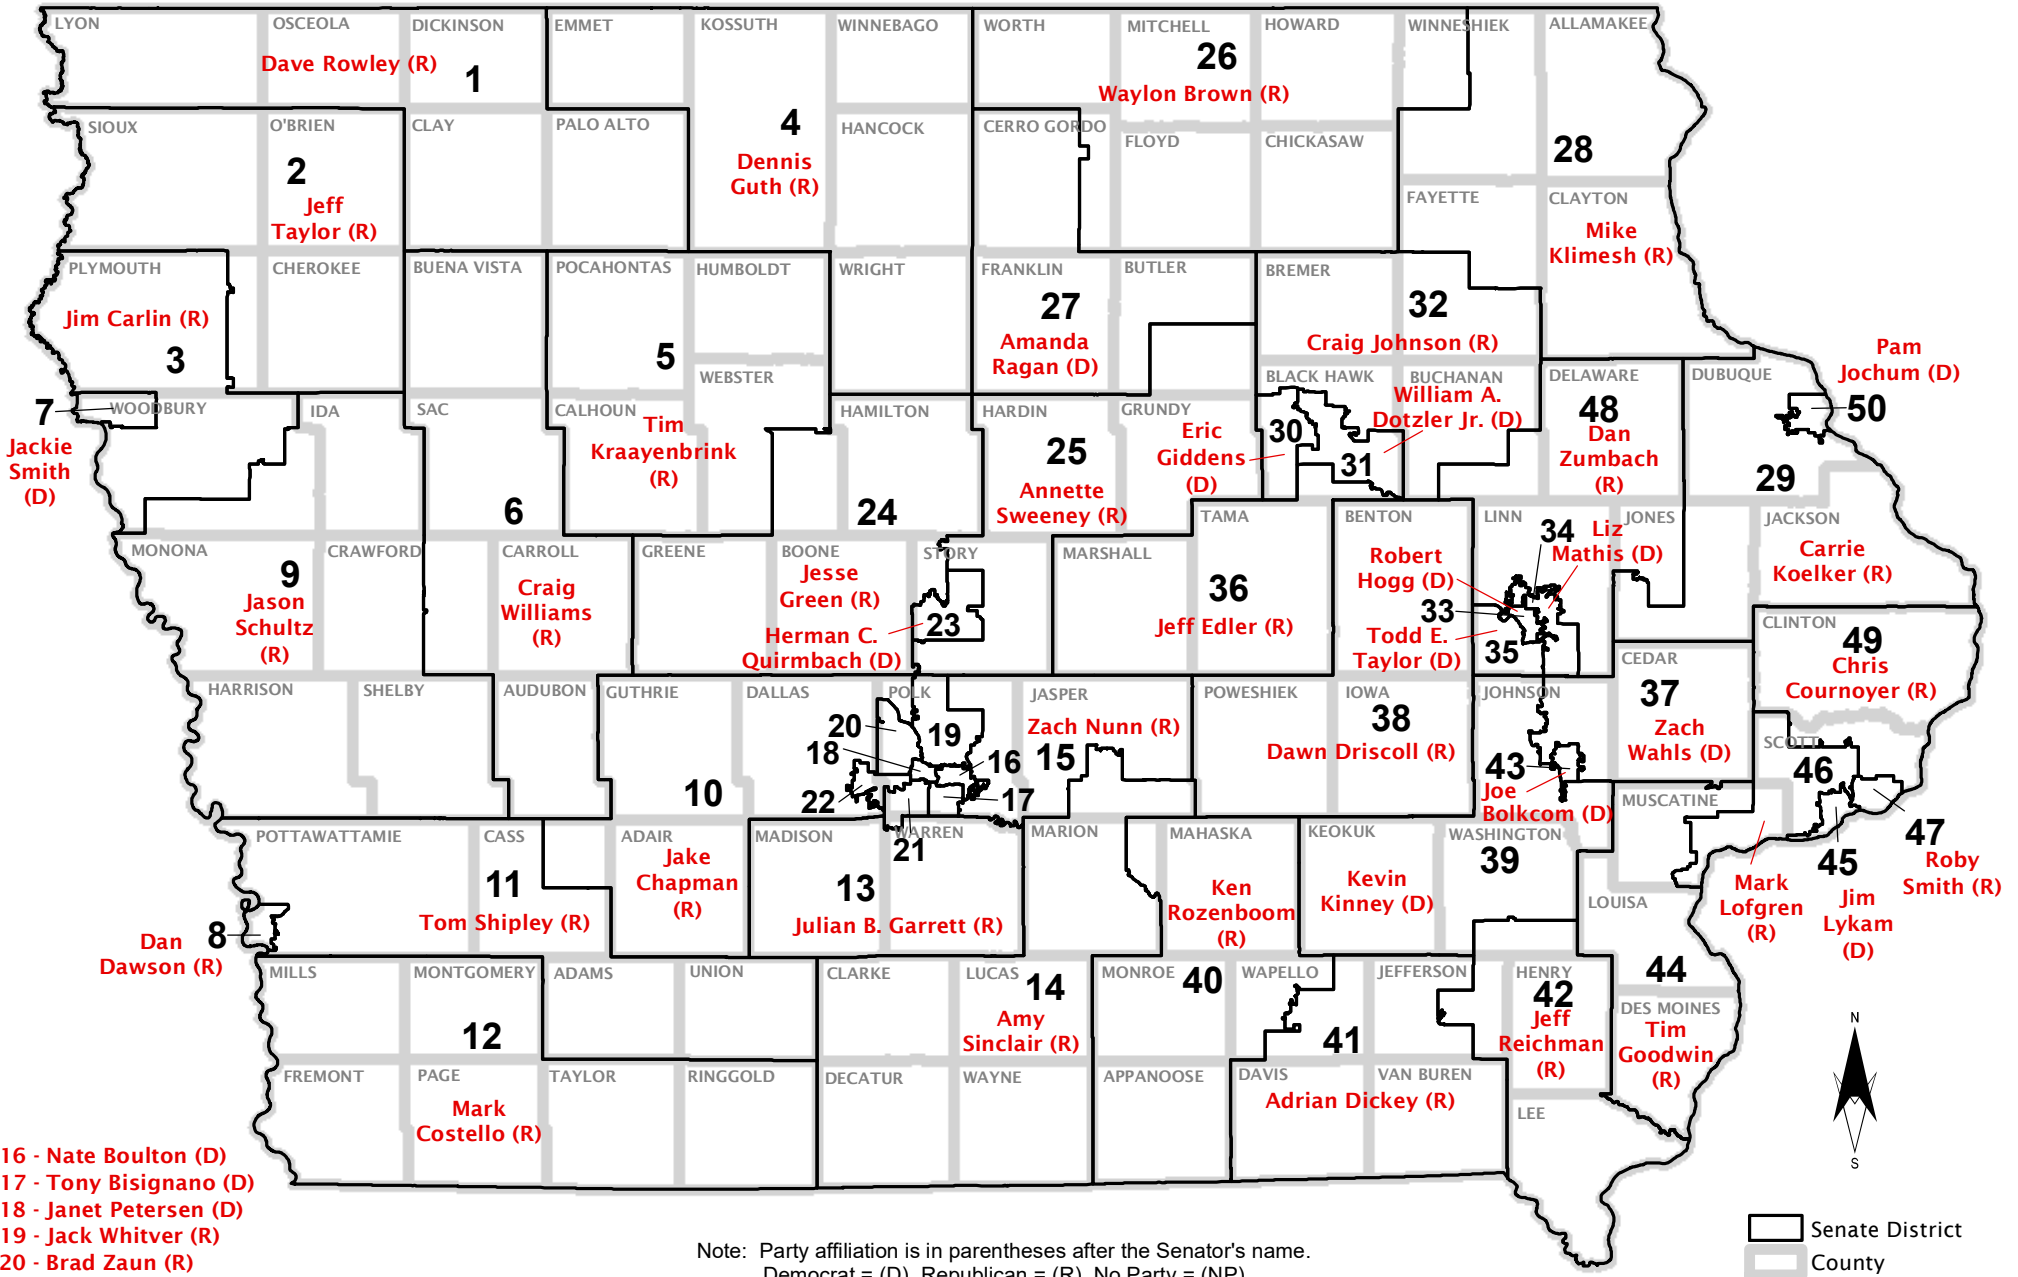

IOWA SENATE DISTRICTS

The 89th General Assembly (2021-2022)

Note: Party affiliation is in parentheses after the Senator's name.
Democrat = (D), Republican = (R), No Party = (NP)