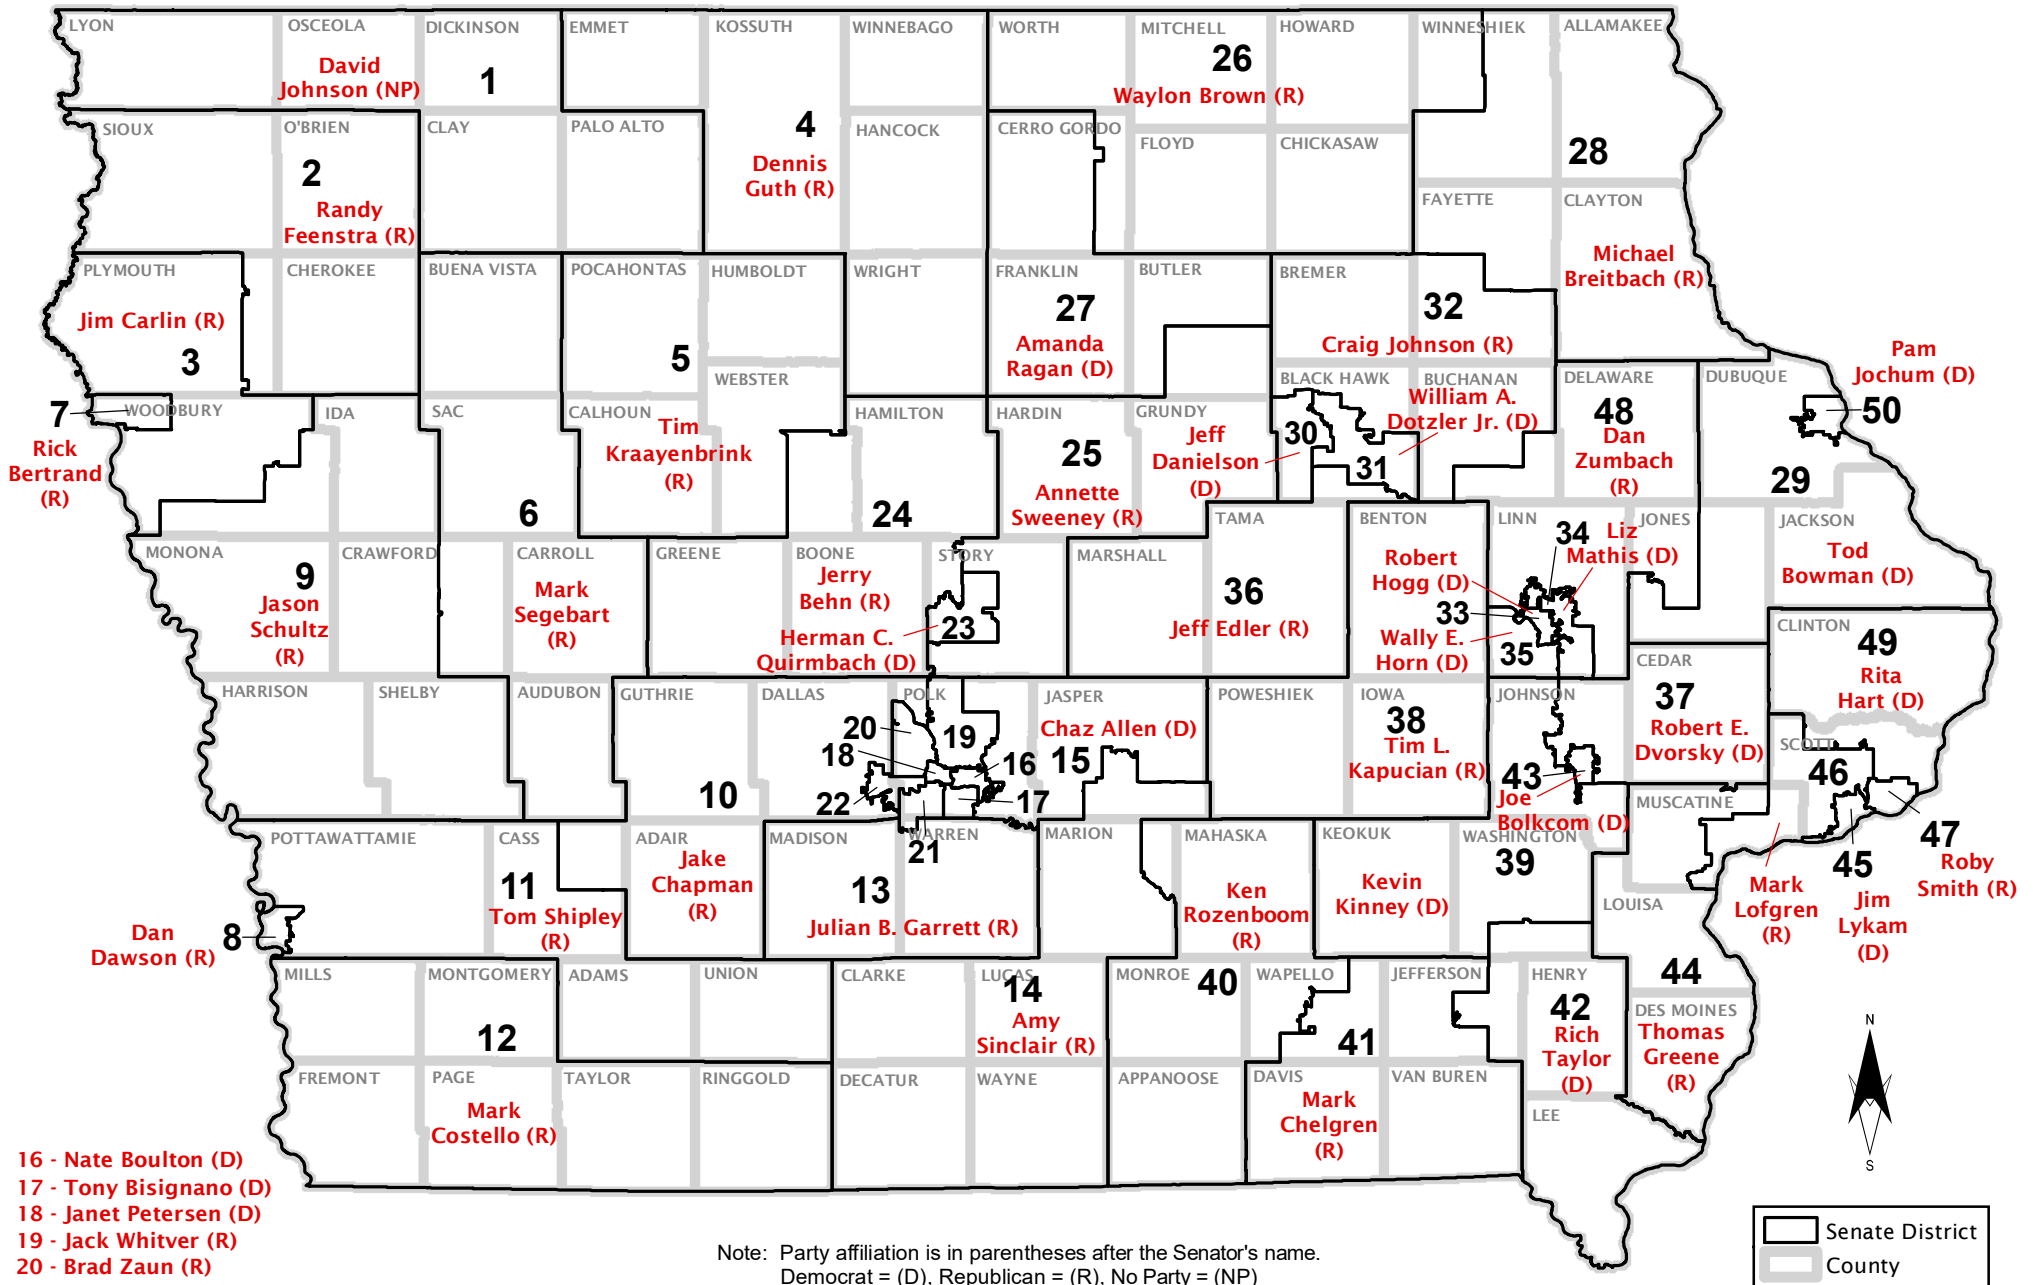

IOWA SENATE DISTRICTS

The 87th General Assembly (2017-2018)

Note: Party affiliation is in parentheses after the Senator's name.
Democrat = (D), Republican = (R), No Party = (NP)