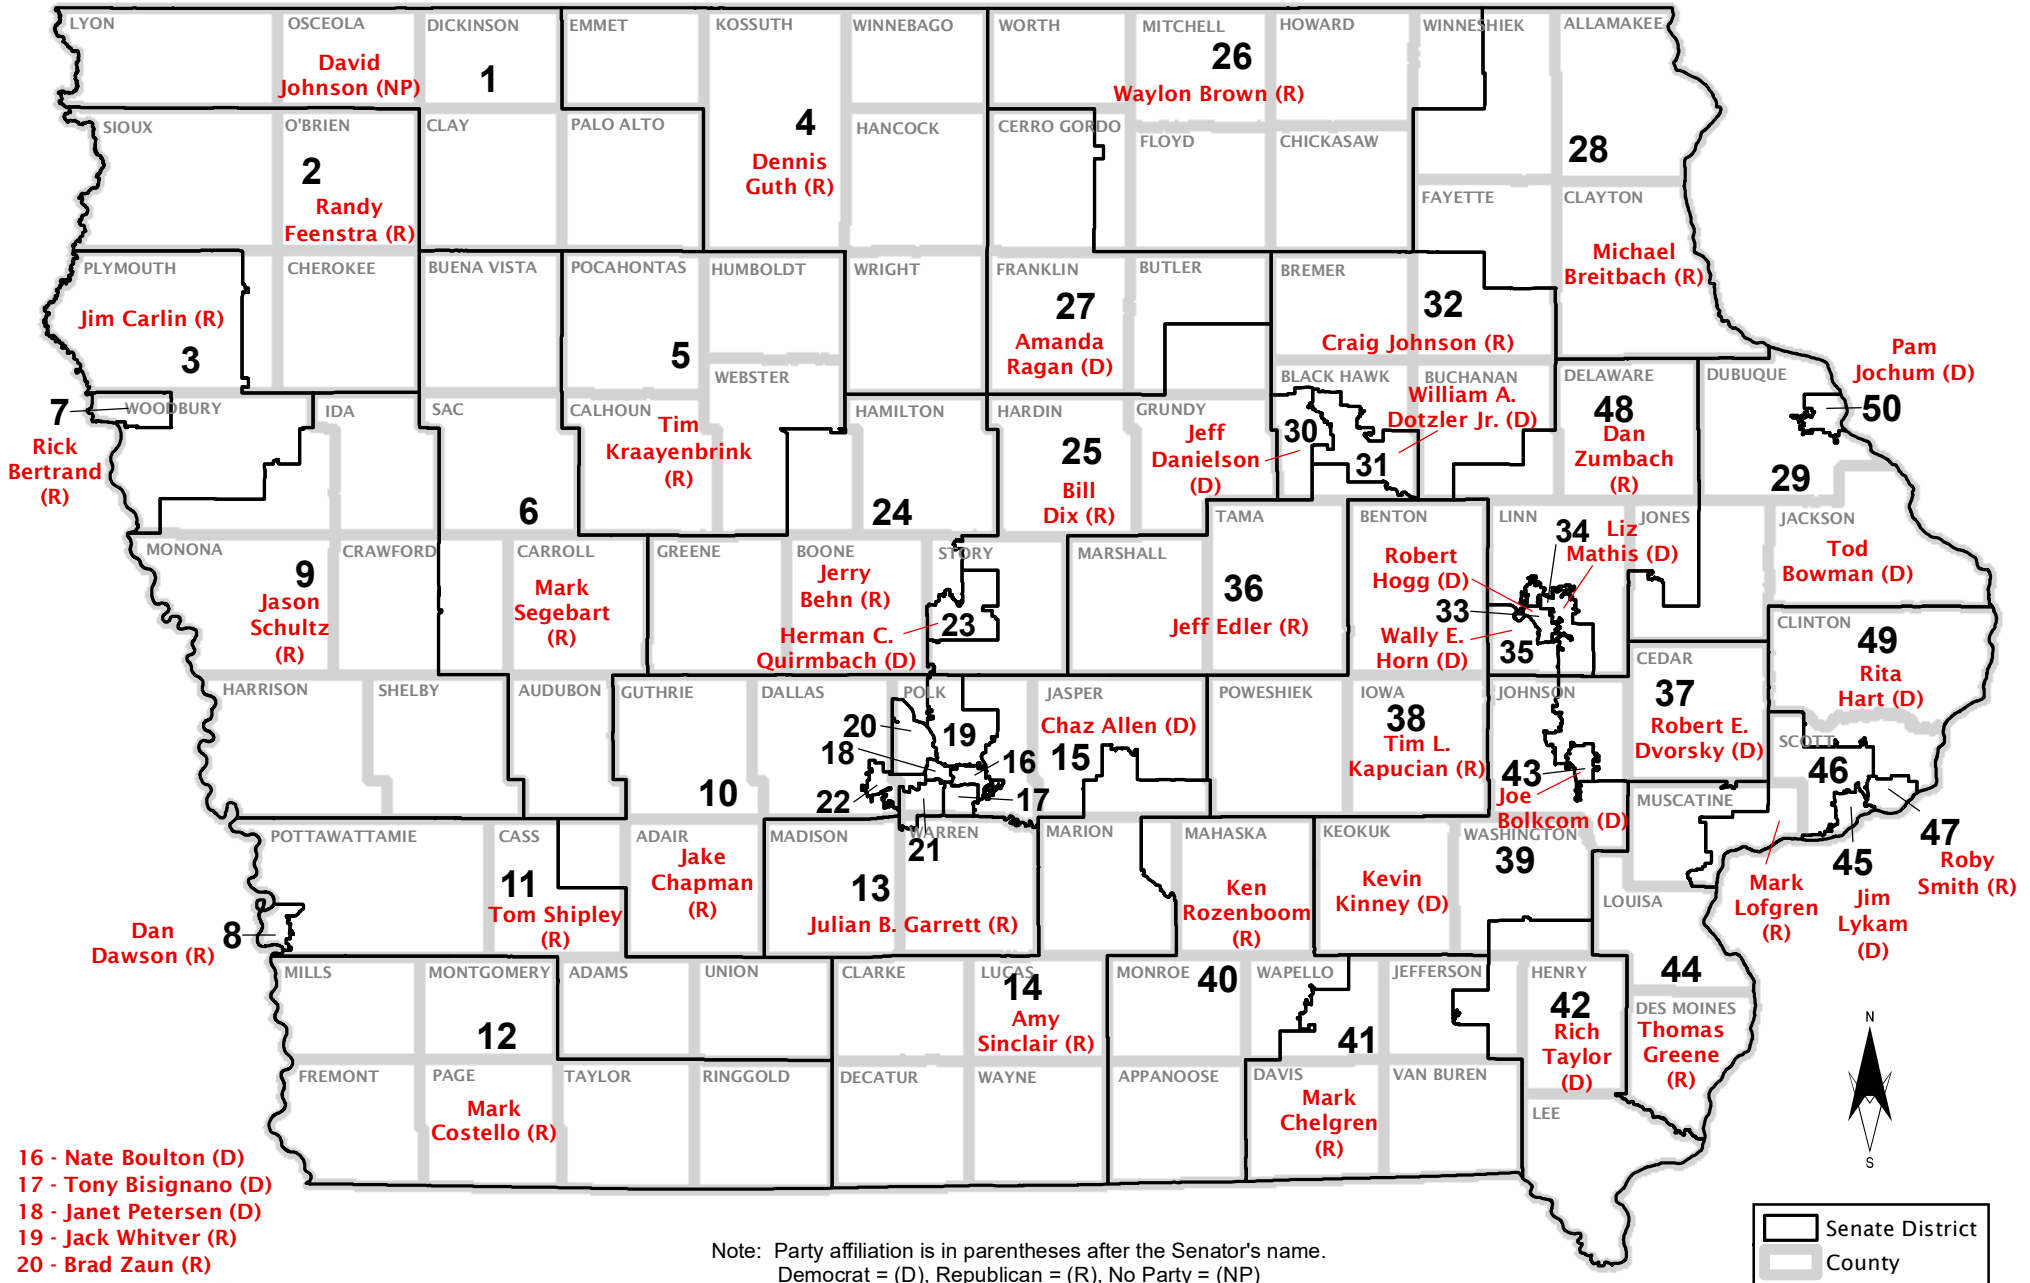

IOWA SENATE DISTRICTS

The 87th General Assembly (2017-2018)

Note: Party affiliation is in parentheses after the Senator's name.
Democrat = (D), Republican = (R), No Party = (NP)