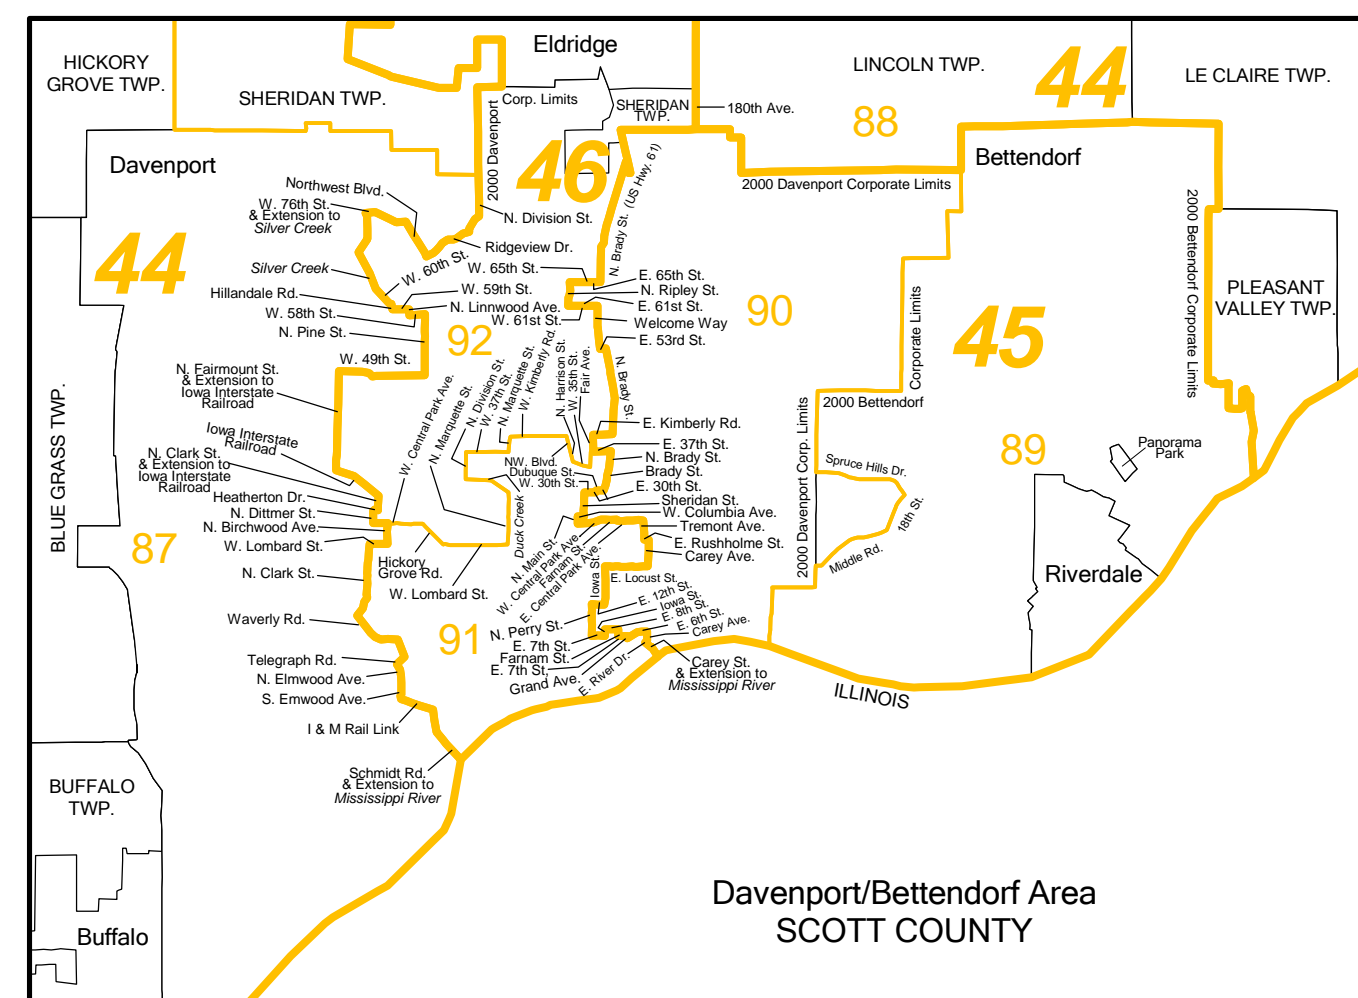

PROPOSED CONGRESSIONAL AND LEGISLATIVE DISTRICTS

Prepared by the Legislative Service Bureau
April 2001

The Following Urban Areas
Detailed on Reverse Side:

- Ames
- Cedar Rapids
- Council Bluffs
- Davenport/Bettendorf
- Dubuque
- Des Moines
- Iowa City
- Polk County
- Sioux City
- Waterloo/Cedar Falls

— Senate
— House

Each Senate District
Contains Two House Districts

Congressional Districts

Senate
House