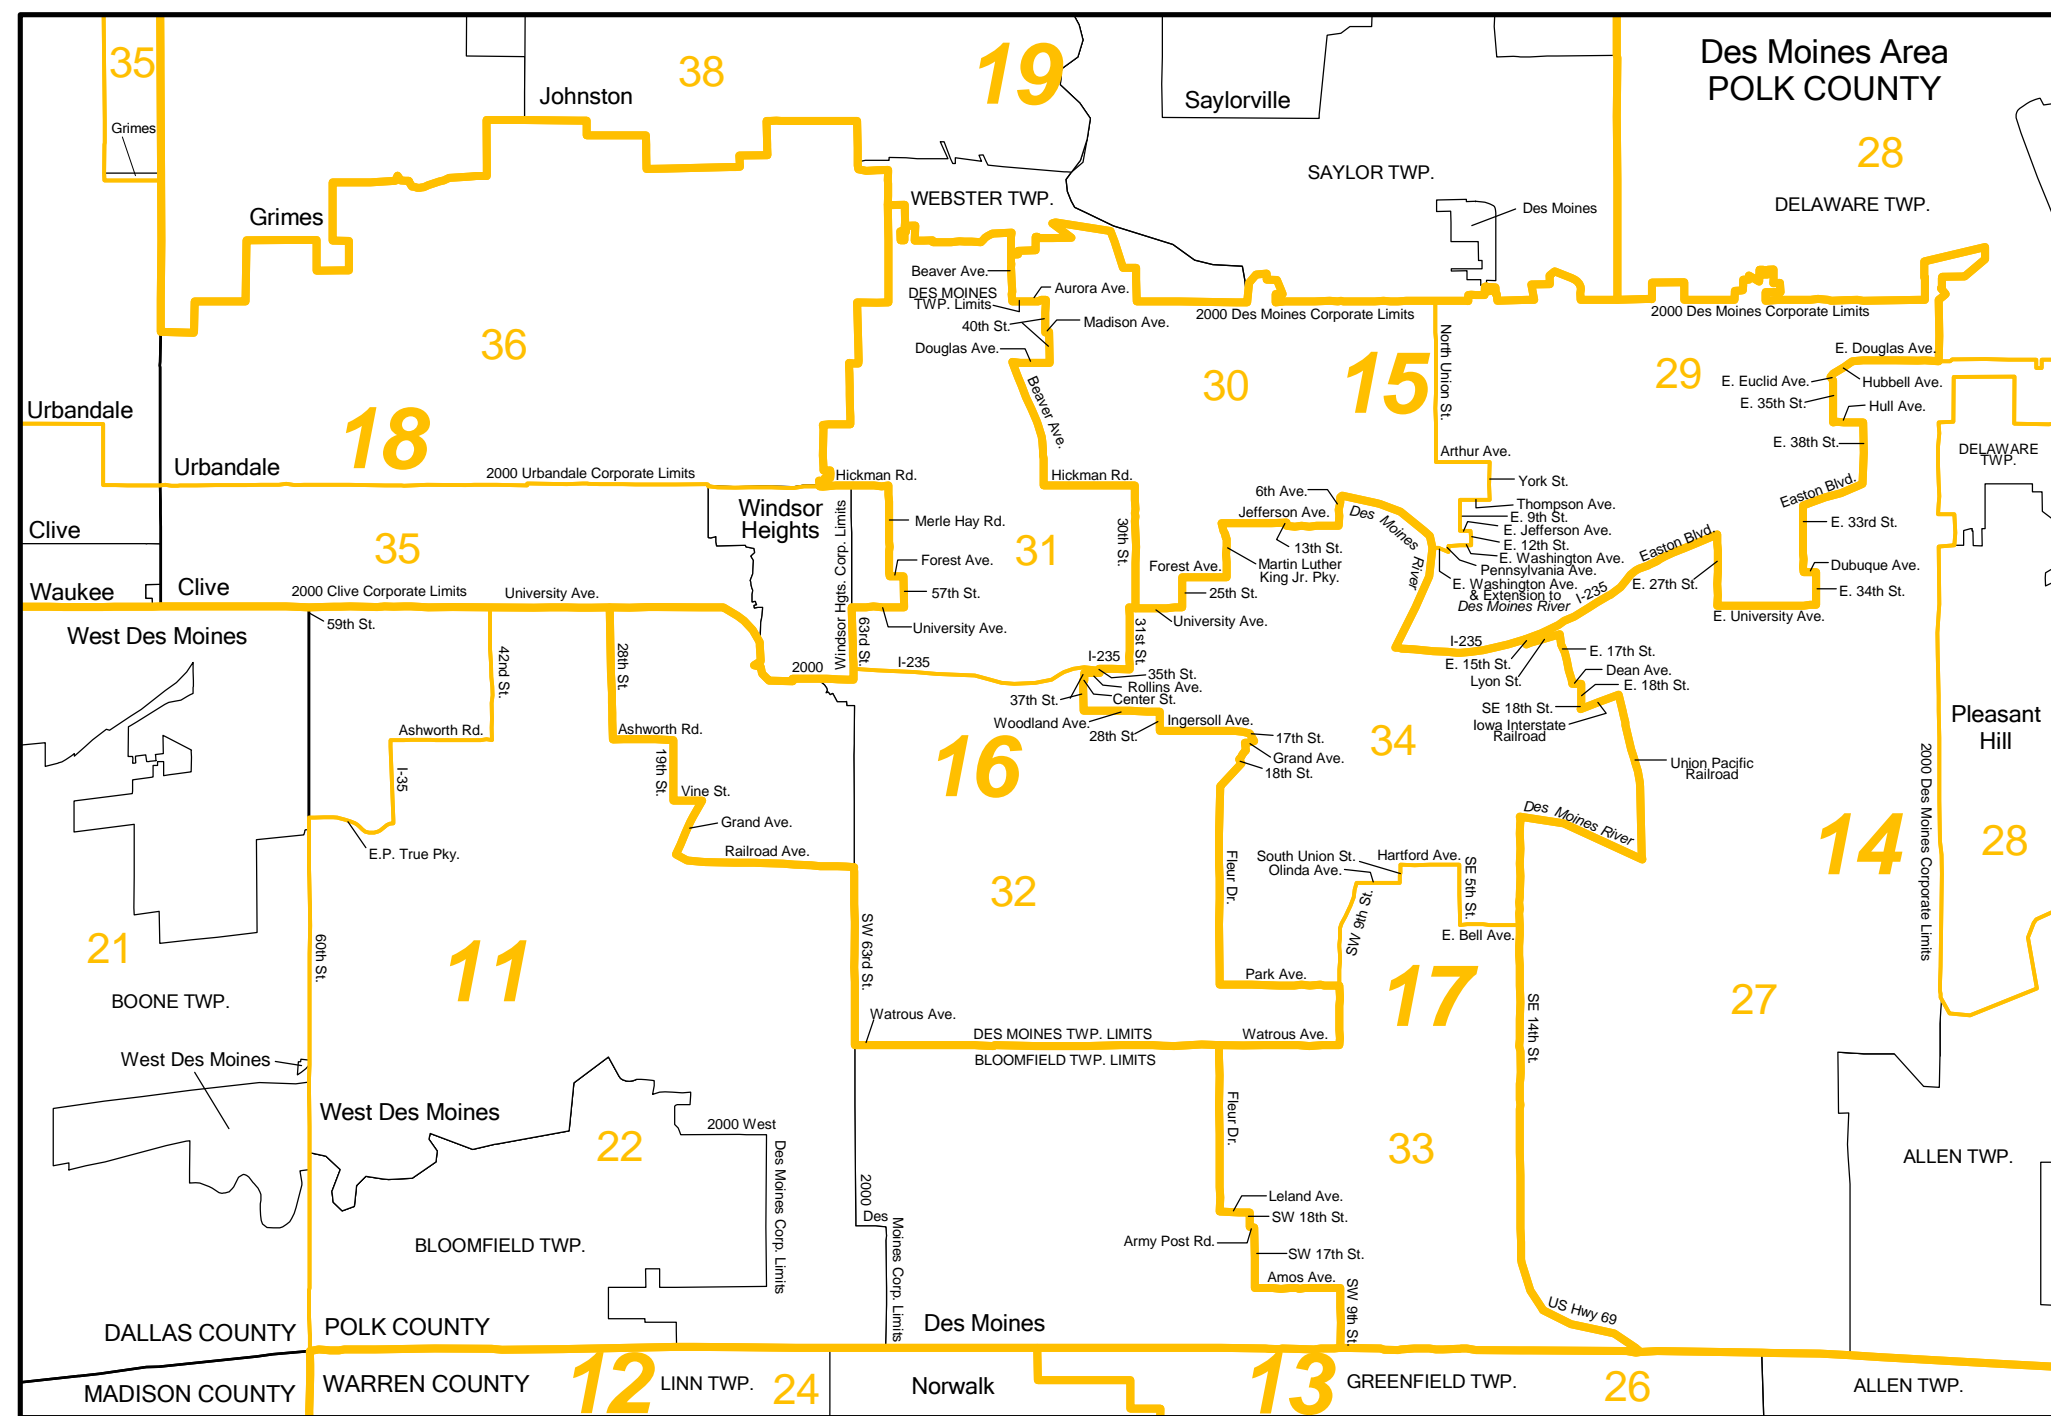

PROPOSED CONGRESSIONAL AND LEGISLATIVE DISTRICTS

Prepared by the Legislative Service Bureau
April 2001

The Following Urban Areas
Detailed on Reverse Side:

- Ames
- Cedar Rapids
- Council Bluffs
- Davenport/Bettendorf
- Dubuque
- Des Moines
- Iowa City
- Polk County
- Sioux City
- Waterloo/Cedar Falls

— Senate
— House

Each Senate District
Contains Two House Districts

Congressional Districts

Senate
House