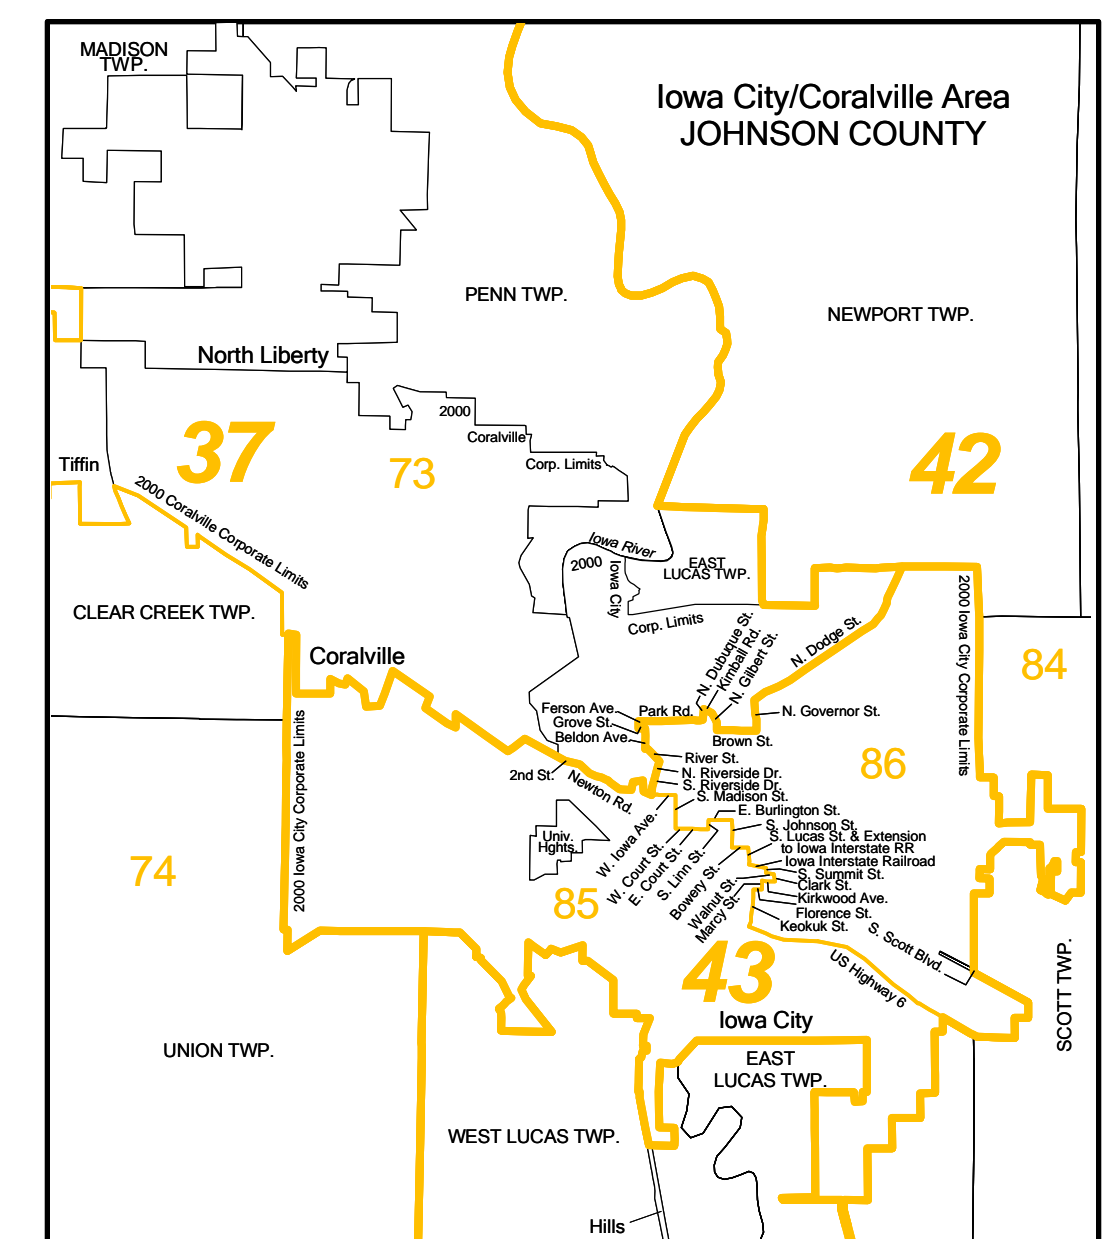

PROPOSED CONGRESSIONAL AND LEGISLATIVE DISTRICTS

Prepared by the Legislative Service Bureau
April 2001

The Following Urban Areas
Detailed on Reverse Side:

- Ames
- Cedar Rapids
- Council Bluffs
- Davenport/Bettendorf
- Dubuque
- Des Moines
- Iowa City
- Polk County
- Sioux City
- Waterloo/Cedar Falls

— Senate
— House

Each Senate District
Contains Two House Districts

Congressional Districts

Senate
House