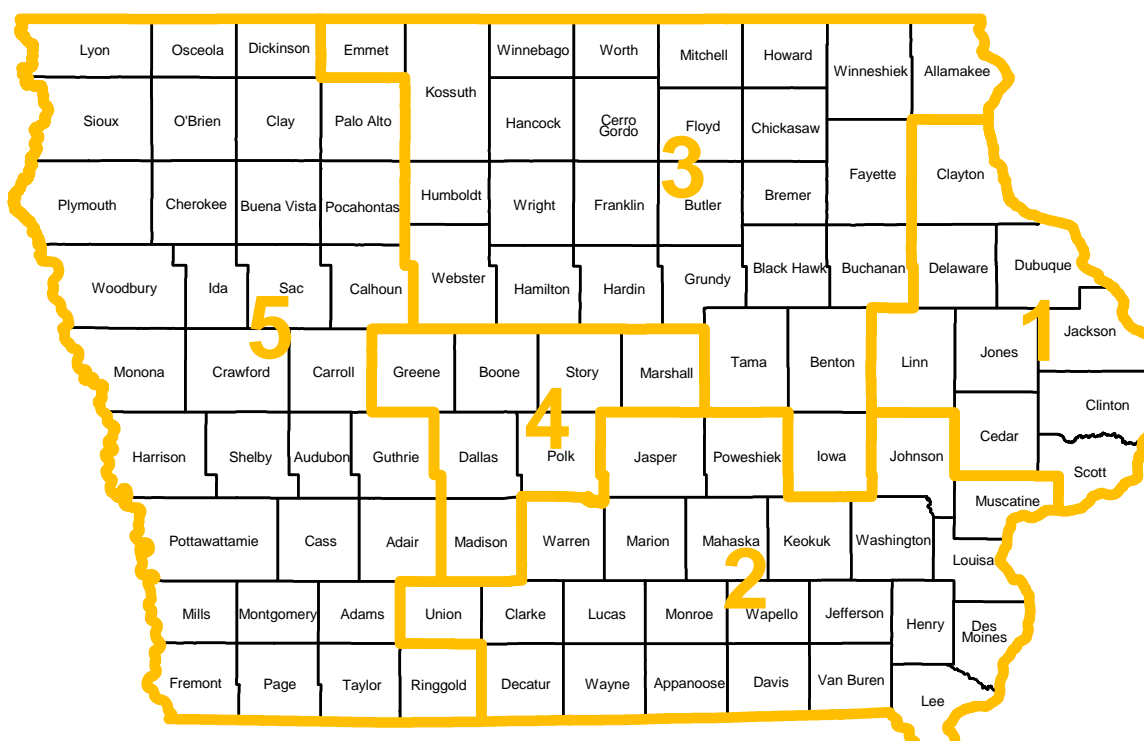

PROPOSED CONGRESSIONAL AND LEGISLATIVE DISTRICTS

Prepared by the Legislative Service Bureau
April 2001

The Following Urban Areas
Detailed on Reverse Side:

- Ames
- Cedar Rapids
- Council Bluffs
- Davenport/Bettendorf
- Dubuque
- Des Moines
- Iowa City
- Polk County
- Sioux City
- Waterloo/Cedar Falls

— Senate
— House

Each Senate District
Contains Two House Districts

Congressional Districts

Senate
House