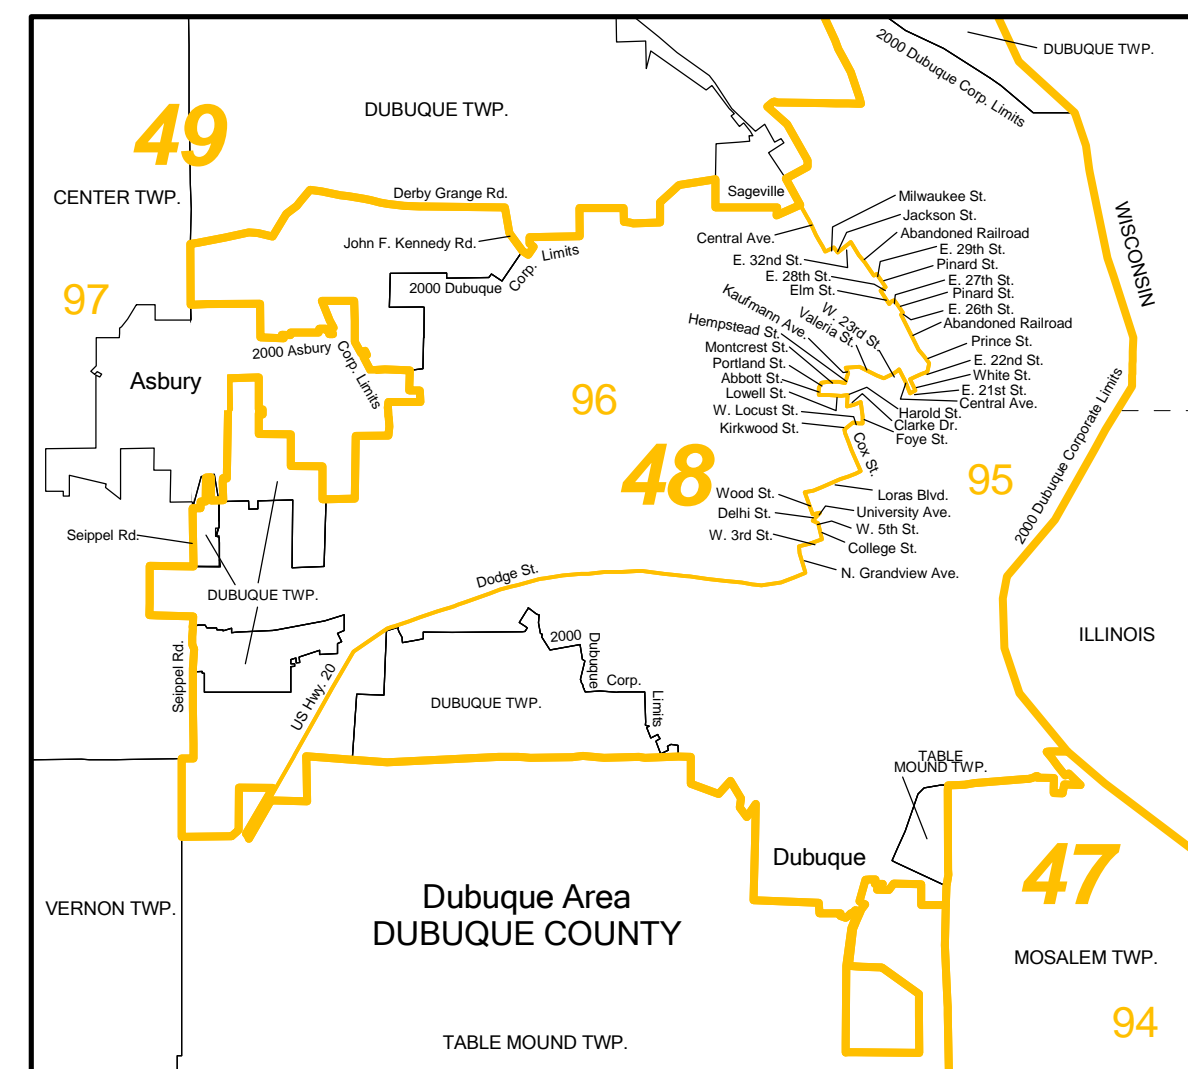

PROPOSED CONGRESSIONAL AND LEGISLATIVE DISTRICTS

Prepared by the Legislative Service Bureau
April 2001

The Following Urban Areas
Detailed on Reverse Side:

- Ames
- Cedar Rapids
- Council Bluffs
- Davenport/Bettendorf
- Dubuque
- Des Moines
- Iowa City
- Polk County
- Sioux City
- Waterloo/Cedar Falls

— Senate
— House

Each Senate District
Contains Two House Districts

Congressional Districts

Senate
House