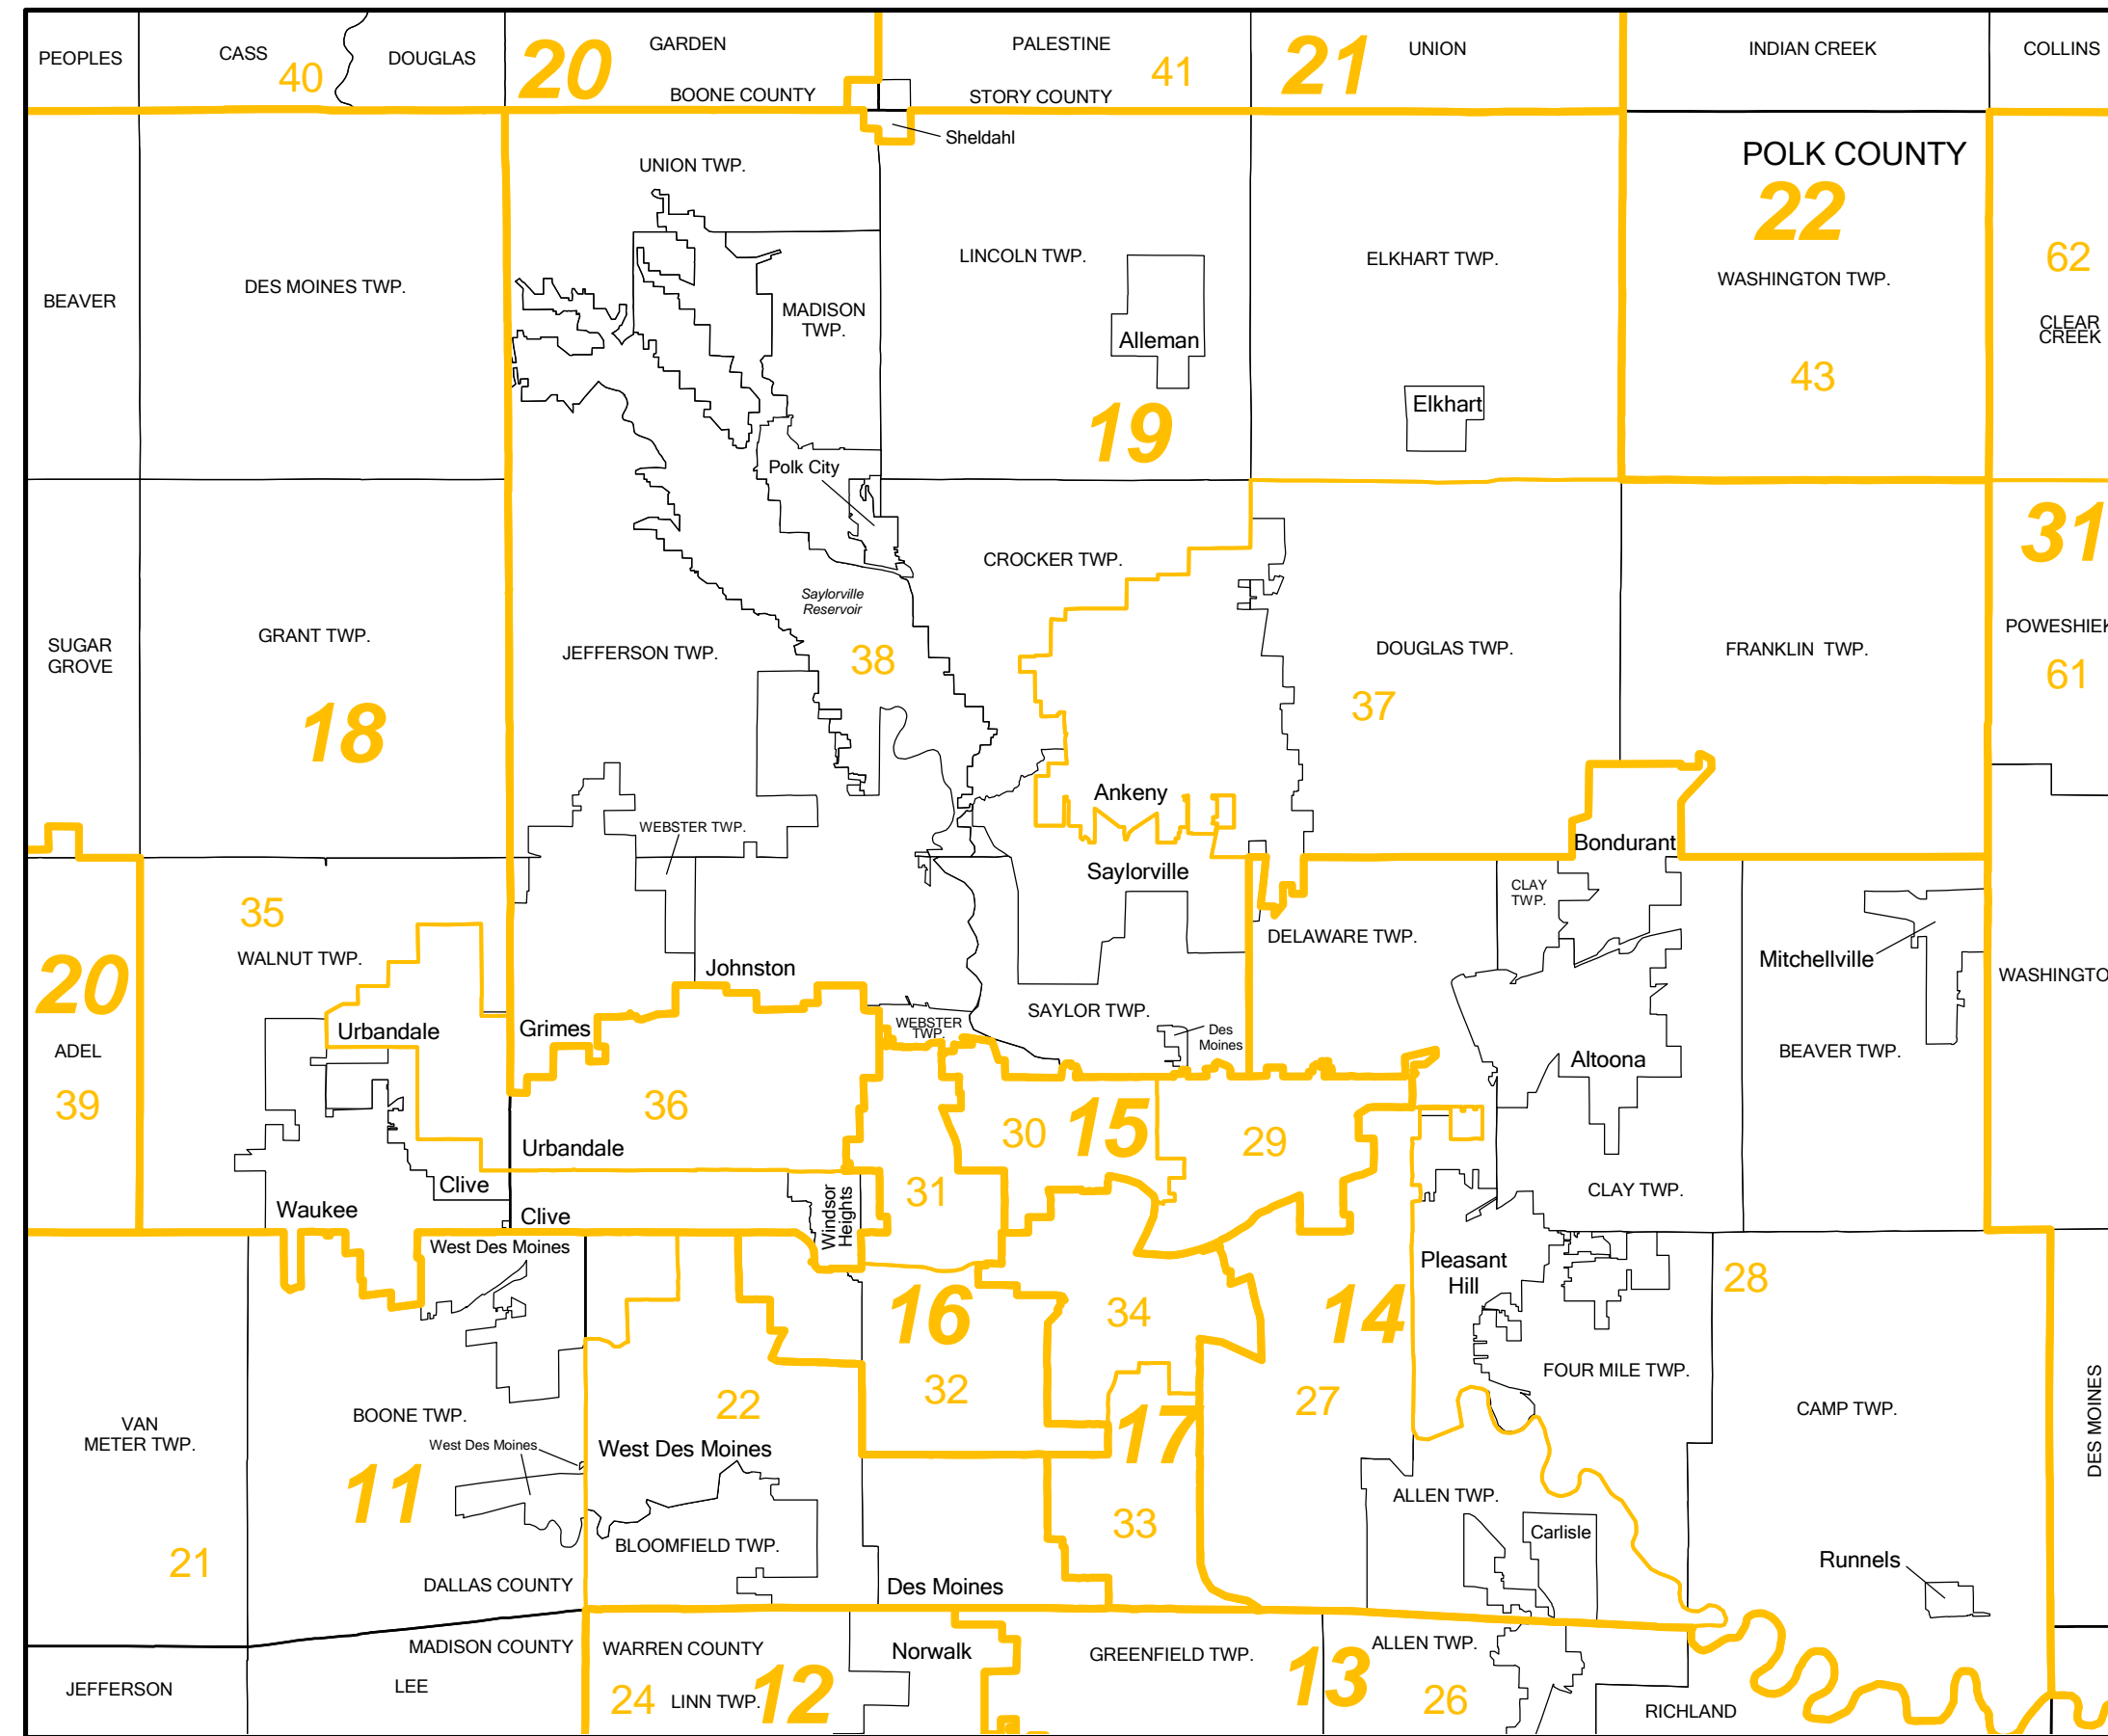

PROPOSED CONGRESSIONAL AND LEGISLATIVE DISTRICTS

Prepared by the Legislative Service Bureau
April 2001

The Following Urban Areas
Detailed on Reverse Side:

- Ames
- Cedar Rapids
- Council Bluffs
- Davenport/Bettendorf
- Dubuque
- Des Moines
- Iowa City
- Polk County
- Sioux City
- Waterloo/Cedar Falls

— Senate
— House

Each Senate District
Contains Two House Districts

Congressional Districts

Senate
House