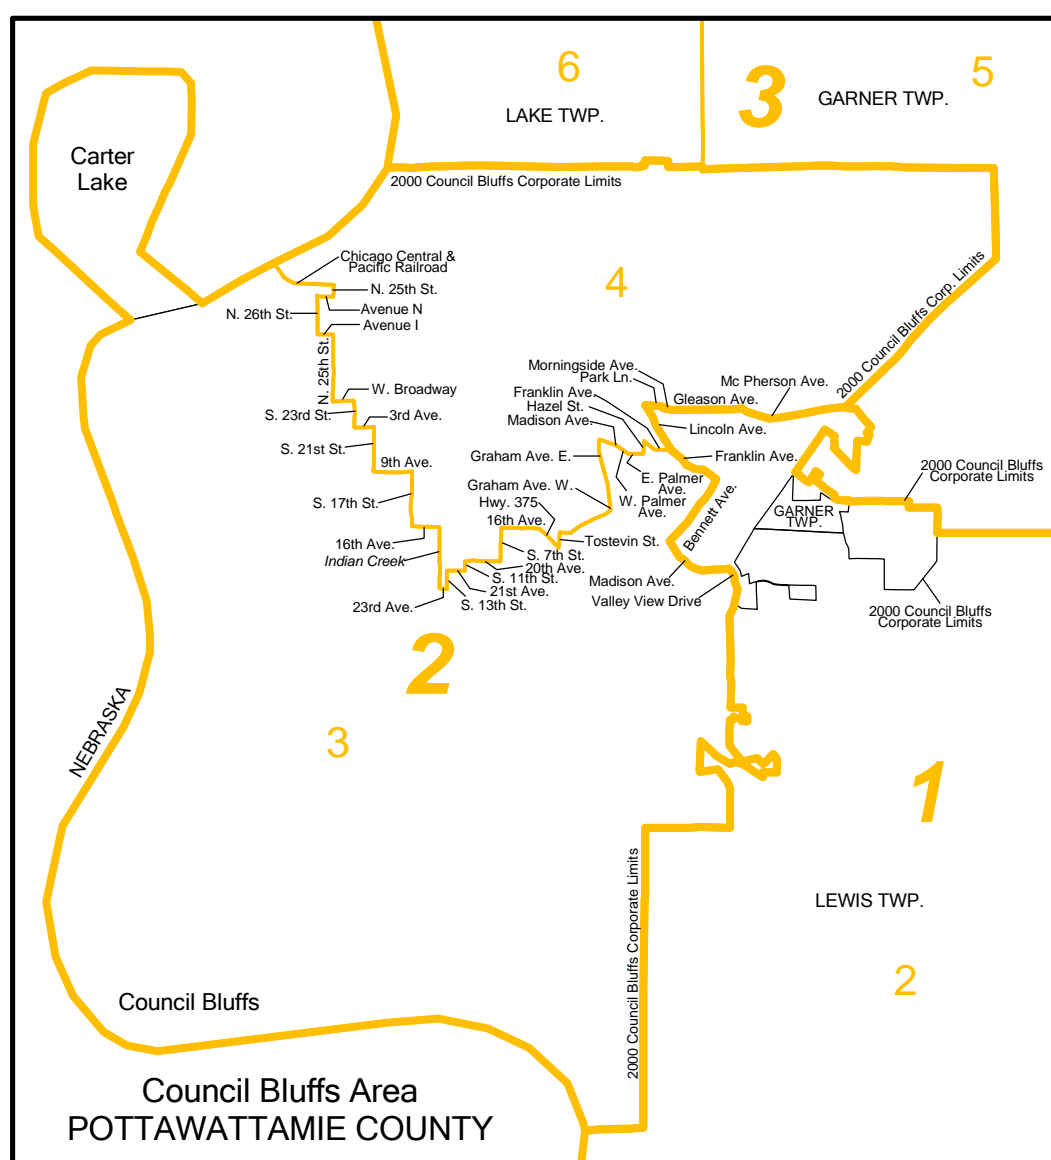

PROPOSED CONGRESSIONAL AND LEGISLATIVE DISTRICTS

Prepared by the Legislative Service Bureau
April 2001

The Following Urban Areas
Detailed on Reverse Side:

- Ames
- Cedar Rapids
- Council Bluffs
- Davenport/Bettendorf
- Dubuque
- Des Moines
- Iowa City
- Polk County
- Sioux City
- Waterloo/Cedar Falls

— Senate
— House

Each Senate District
Contains Two House Districts

Congressional Districts

Senate
House