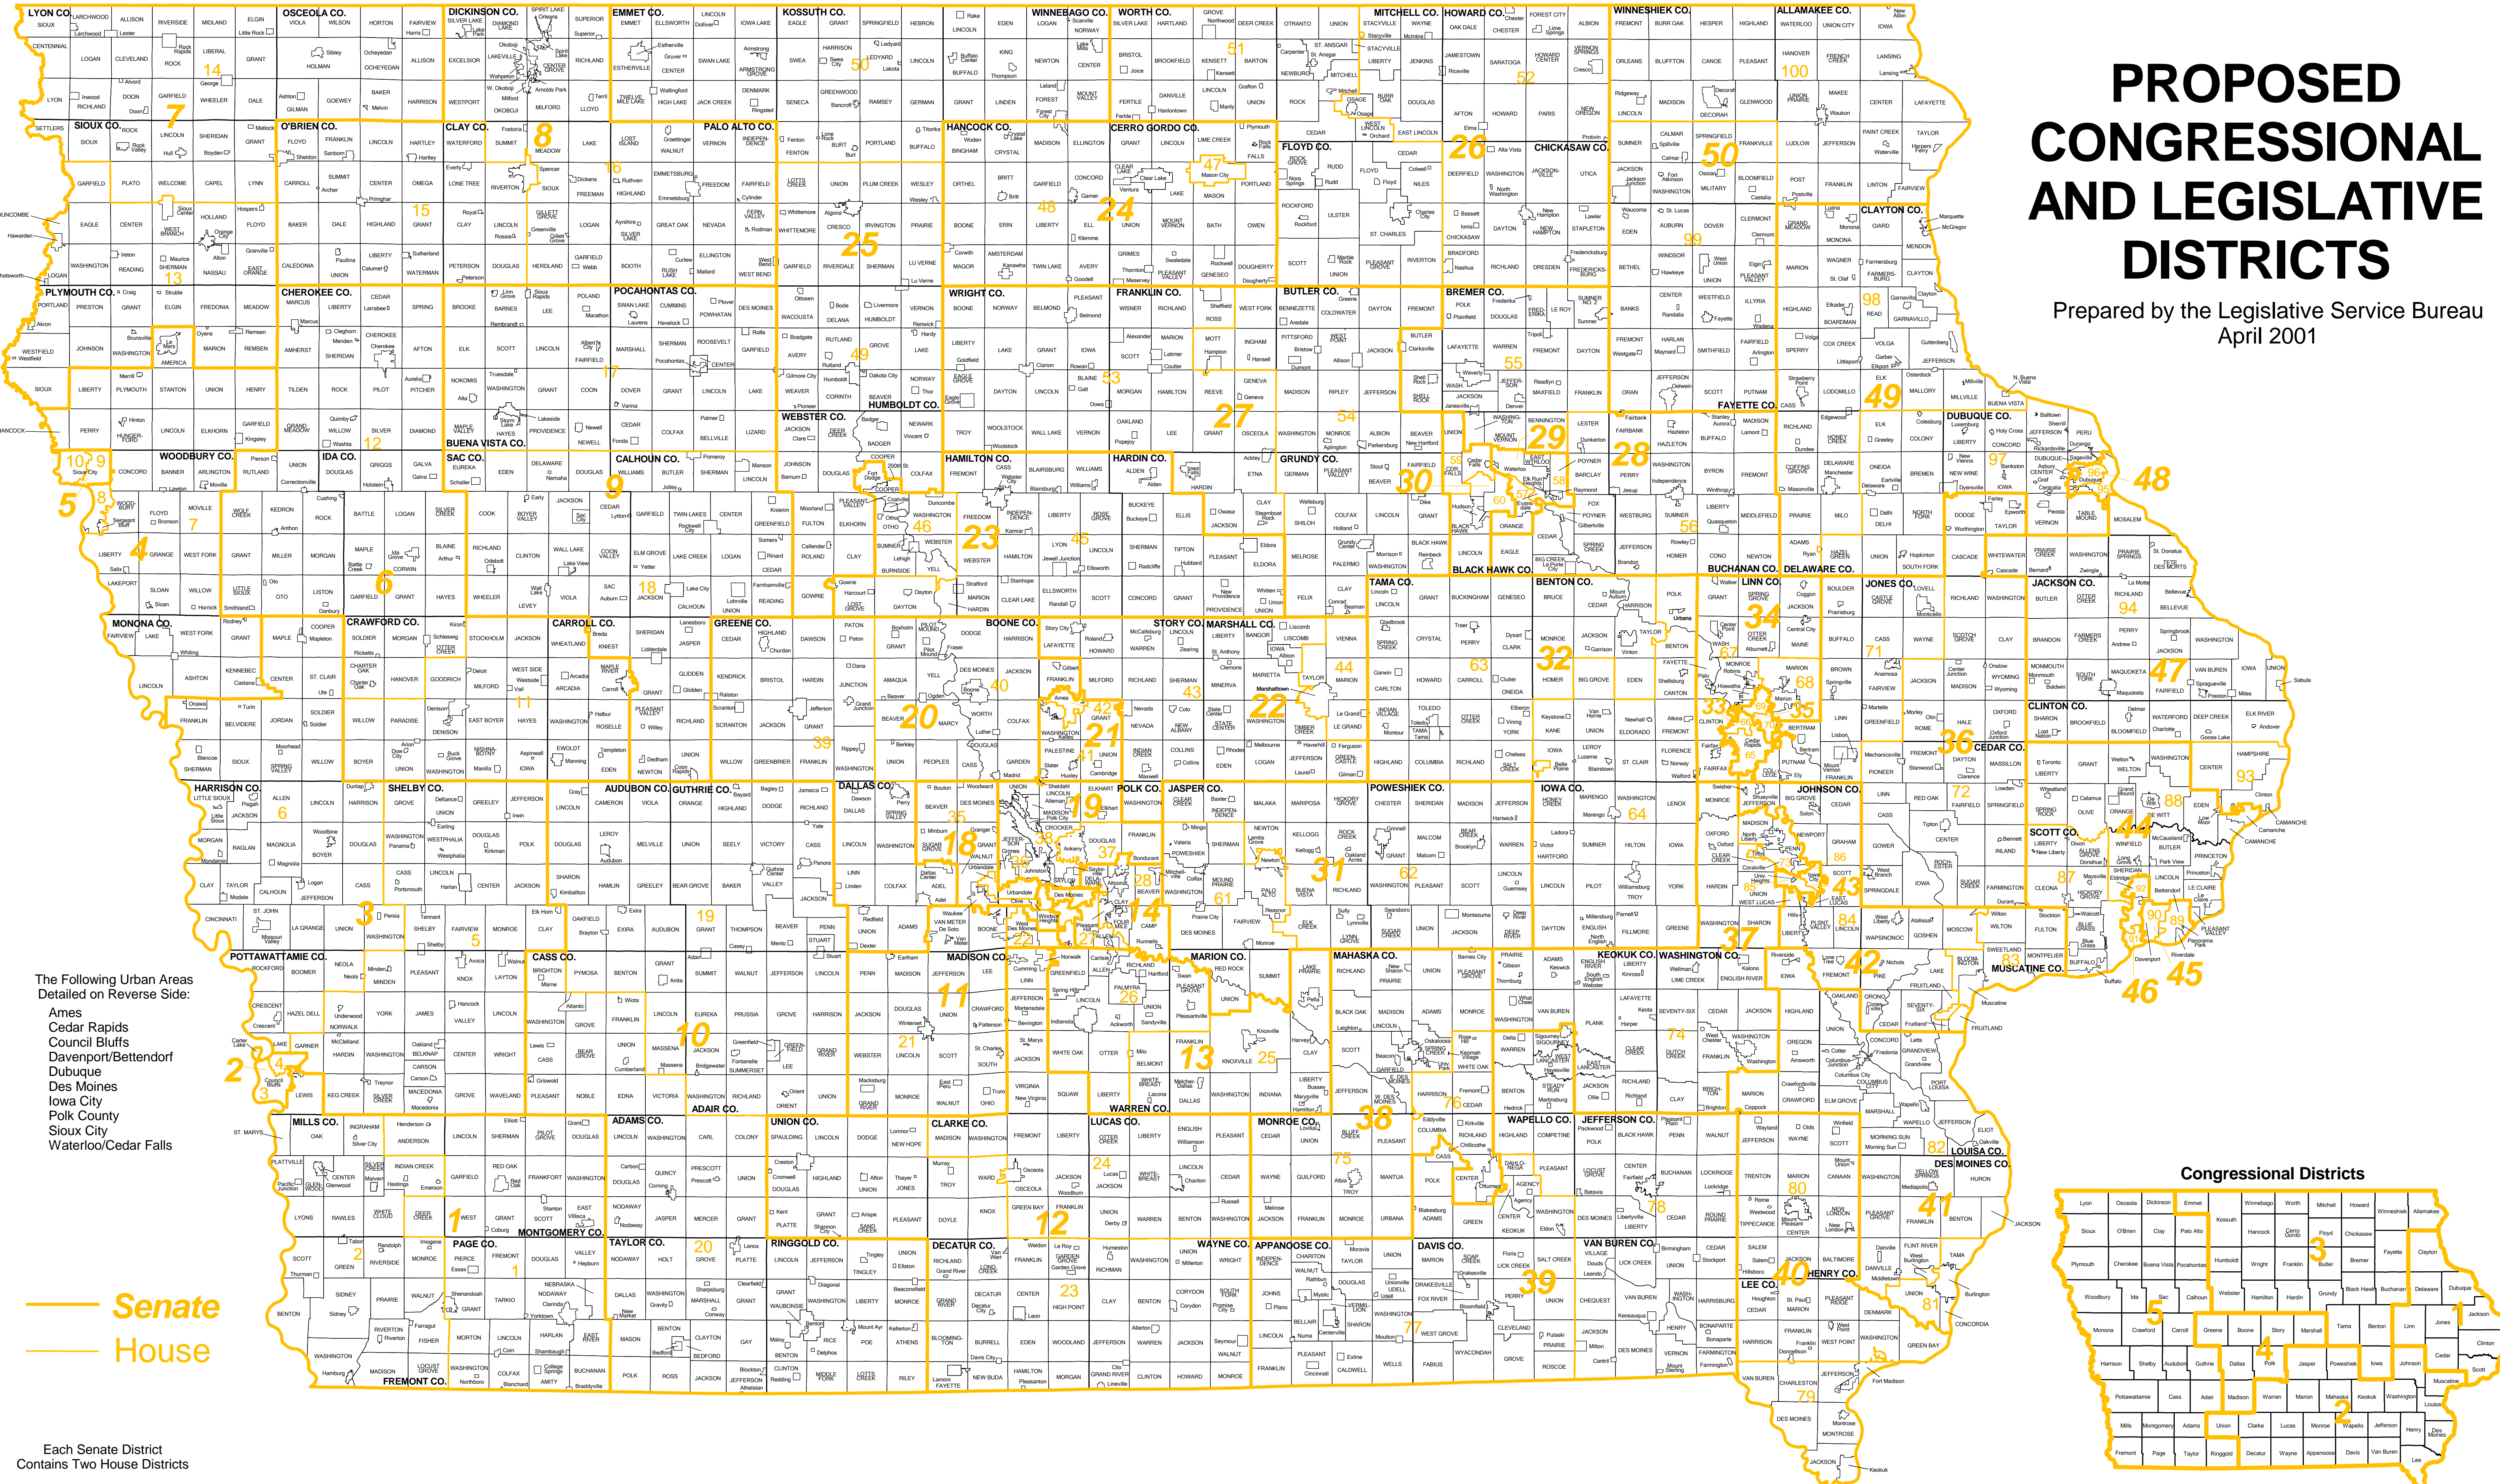

PROPOSED CONGRESSIONAL AND LEGISLATIVE DISTRICTS

Prepared by the Legislative Service Bureau
April 2001

The Following Urban Areas
Detailed on Reverse Side:

- Ames
- Cedar Rapids
- Council Bluffs
- Davenport/Bettendorf
- Dubuque
- Des Moines
- Iowa City
- Polk County
- Sioux City
- Waterloo/Cedar Falls

— Senate
— House

Each Senate District
Contains Two House Districts

Congressional Districts

Senate
House