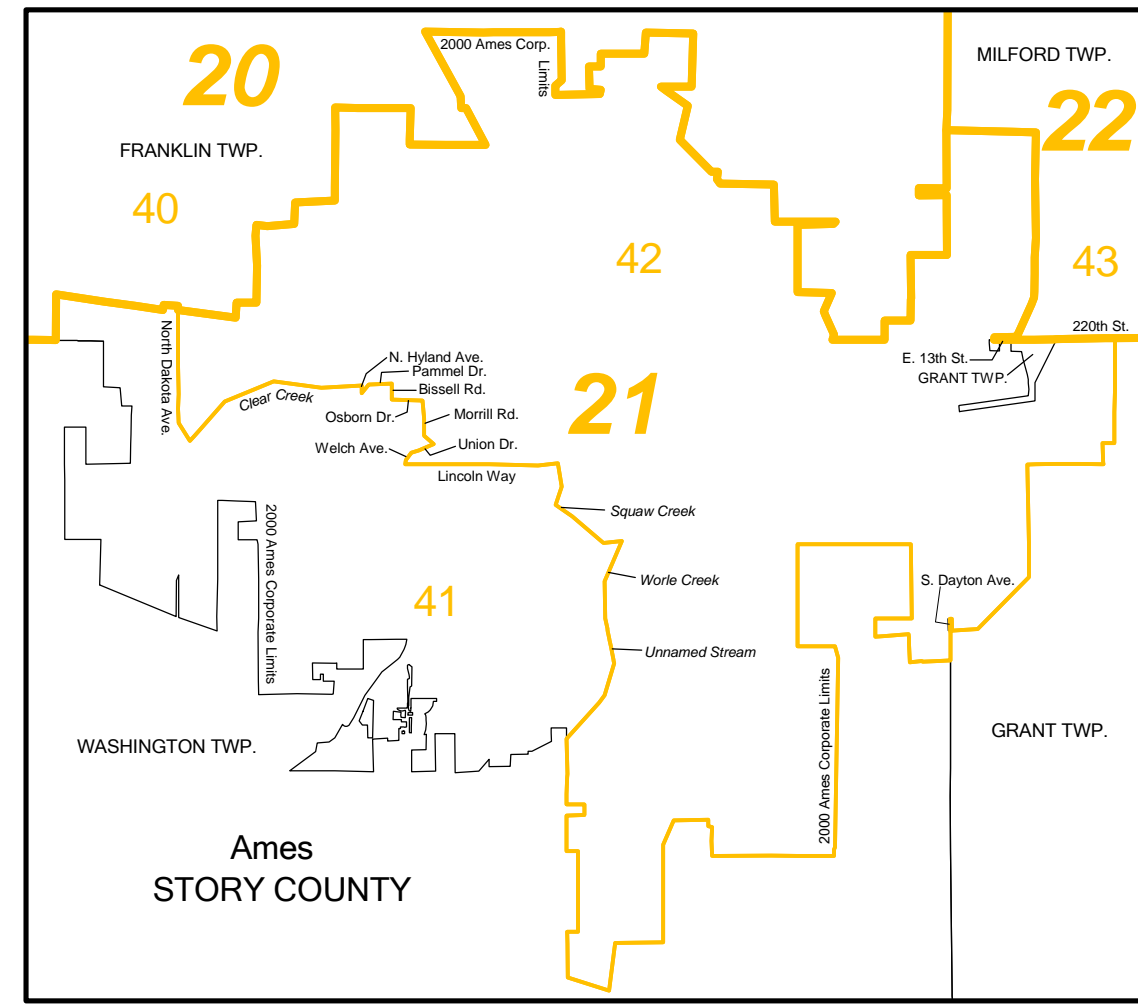

PROPOSED CONGRESSIONAL AND LEGISLATIVE DISTRICTS

Prepared by the Legislative Service Bureau
April 2001

The Following Urban Areas
Detailed on Reverse Side:

- Ames
- Cedar Rapids
- Council Bluffs
- Davenport/Bettendorf
- Dubuque
- Des Moines
- Iowa City
- Polk County
- Sioux City
- Waterloo/Cedar Falls

— Senate
— House

Each Senate District
Contains Two House Districts

Congressional Districts

Senate
House