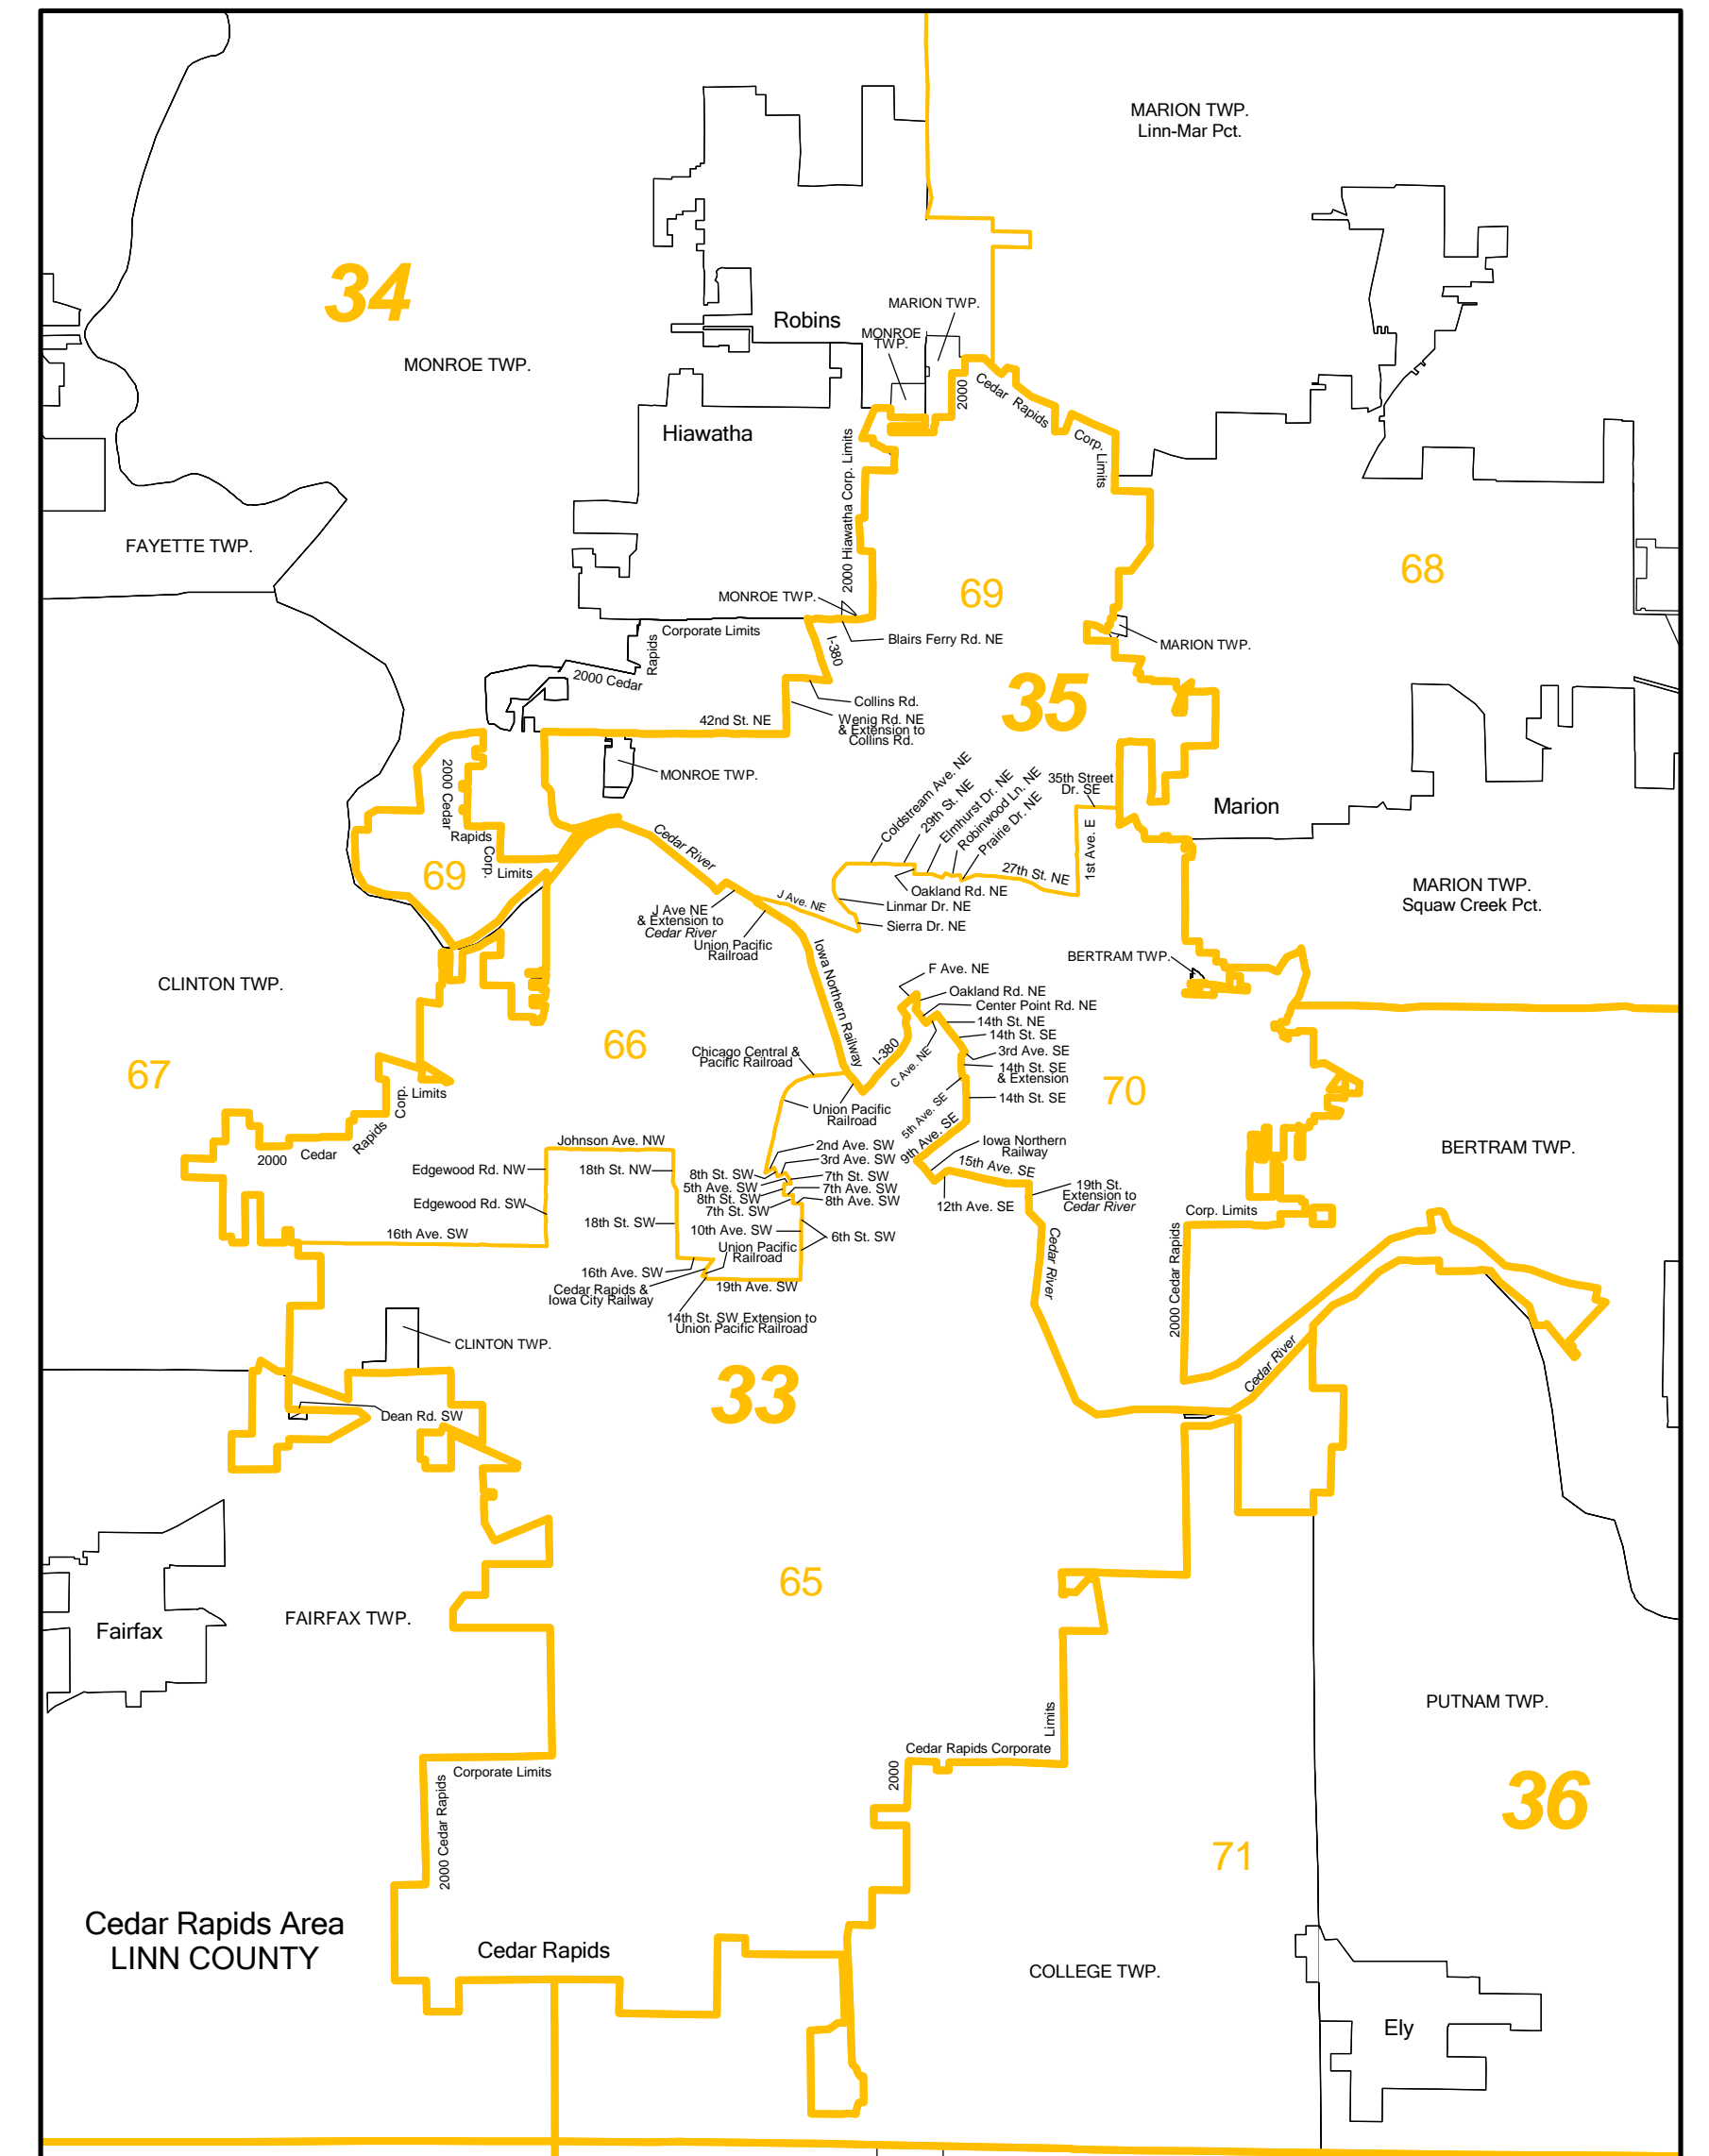

PROPOSED CONGRESSIONAL AND LEGISLATIVE DISTRICTS

Prepared by the Legislative Service Bureau
April 2001

The Following Urban Areas
Detailed on Reverse Side:

- Ames
- Cedar Rapids
- Council Bluffs
- Davenport/Bettendorf
- Dubuque
- Des Moines
- Iowa City
- Polk County
- Sioux City
- Waterloo/Cedar Falls

— Senate
— House

Each Senate District
Contains Two House Districts

Congressional Districts

Senate
House