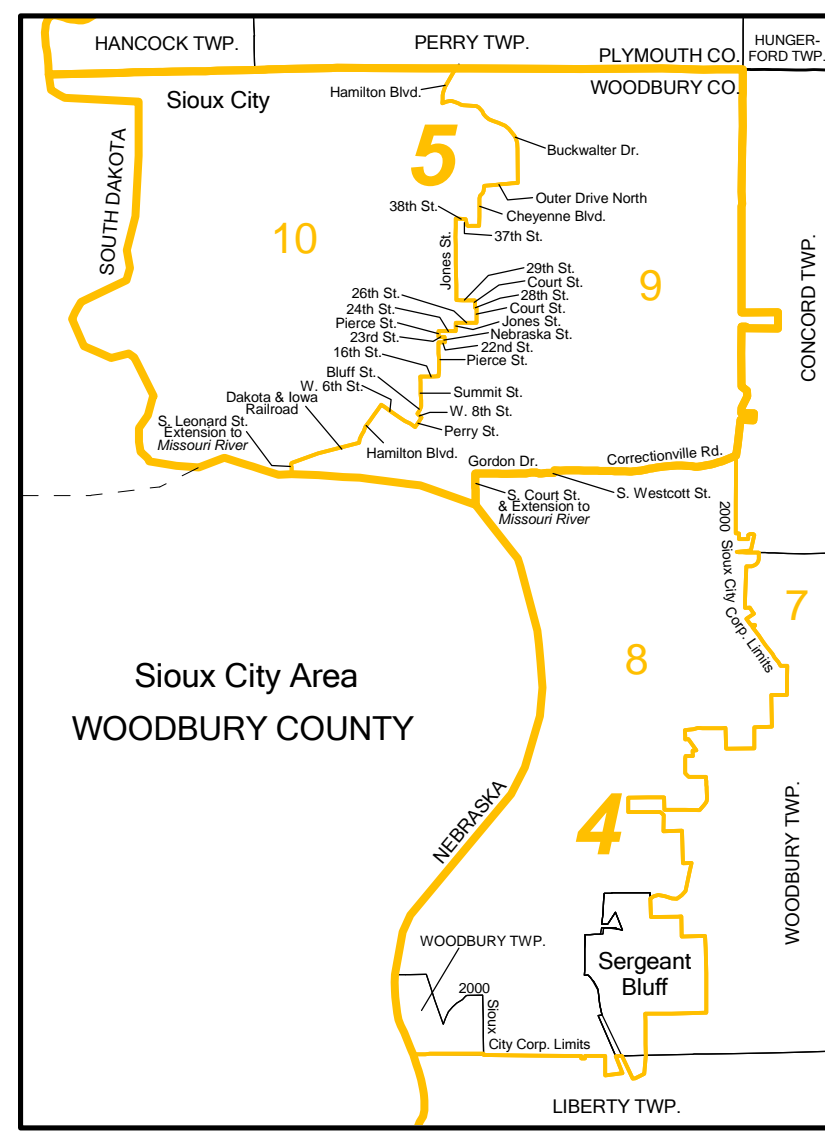

PROPOSED CONGRESSIONAL AND LEGISLATIVE DISTRICTS

Prepared by the Legislative Service Bureau
April 2001

The Following Urban Areas
Detailed on Reverse Side:

- Ames
- Cedar Rapids
- Council Bluffs
- Davenport/Bettendorf
- Dubuque
- Des Moines
- Iowa City
- Polk County
- Sioux City
- Waterloo/Cedar Falls

— Senate
— House

Each Senate District
Contains Two House Districts

Congressional Districts

Senate
House