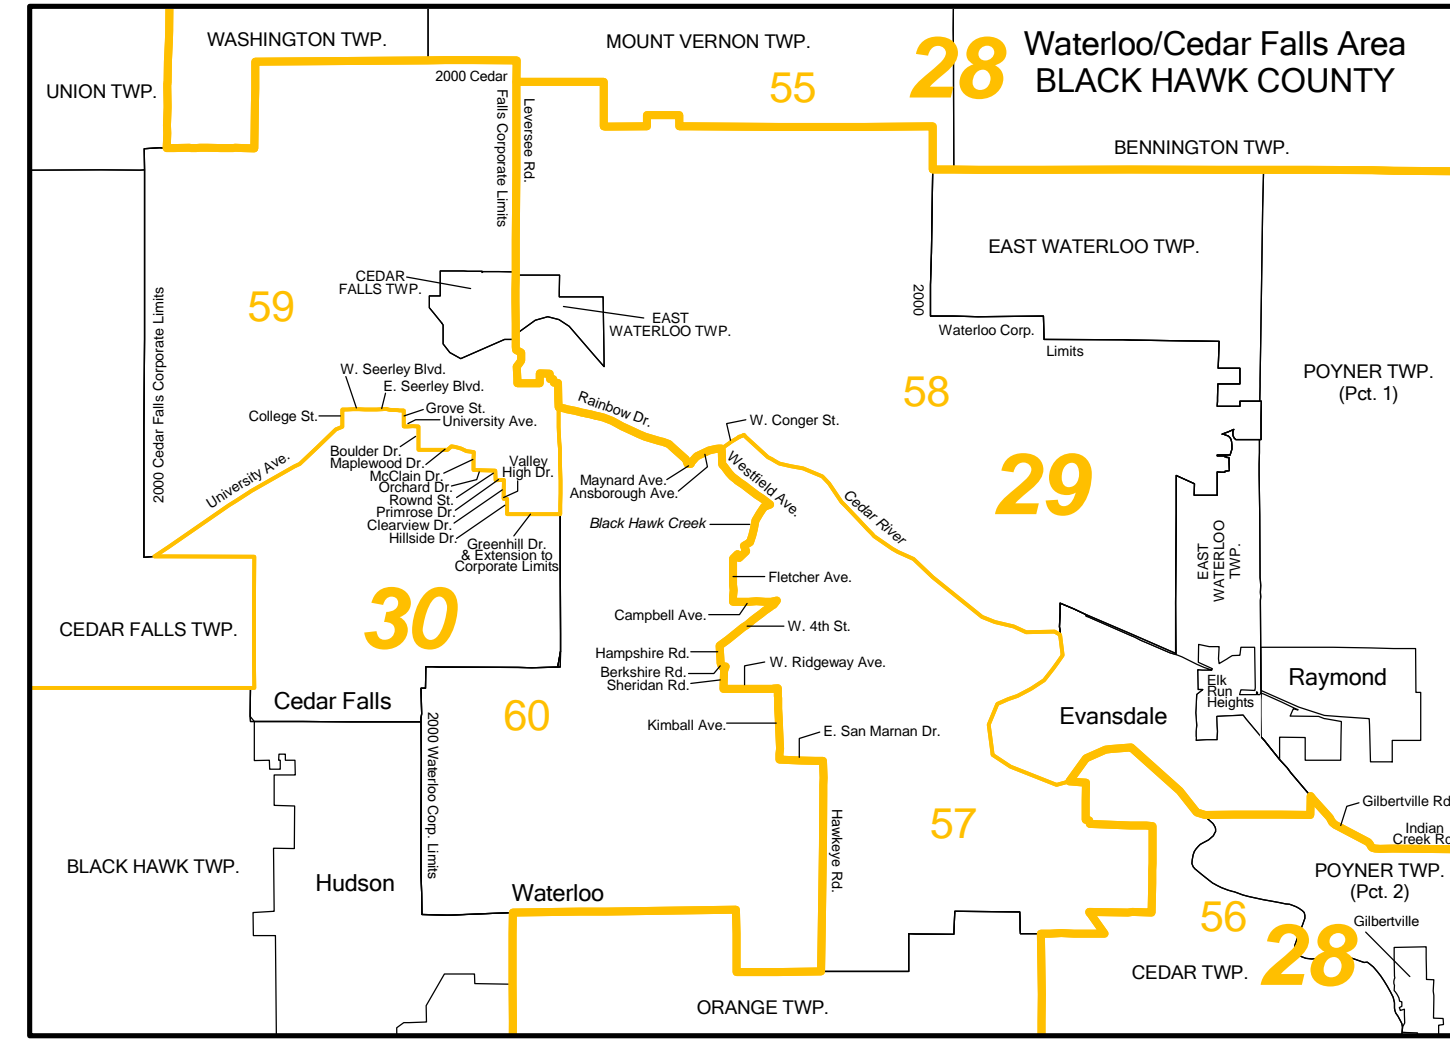

PROPOSED CONGRESSIONAL AND LEGISLATIVE DISTRICTS

Prepared by the Legislative Service Bureau
April 2001

The Following Urban Areas
Detailed on Reverse Side:

- Ames
- Cedar Rapids
- Council Bluffs
- Davenport/Bettendorf
- Dubuque
- Des Moines
- Iowa City
- Polk County
- Sioux City
- Waterloo/Cedar Falls

— Senate
— House

Each Senate District
Contains Two House Districts

Congressional Districts

Senate
House