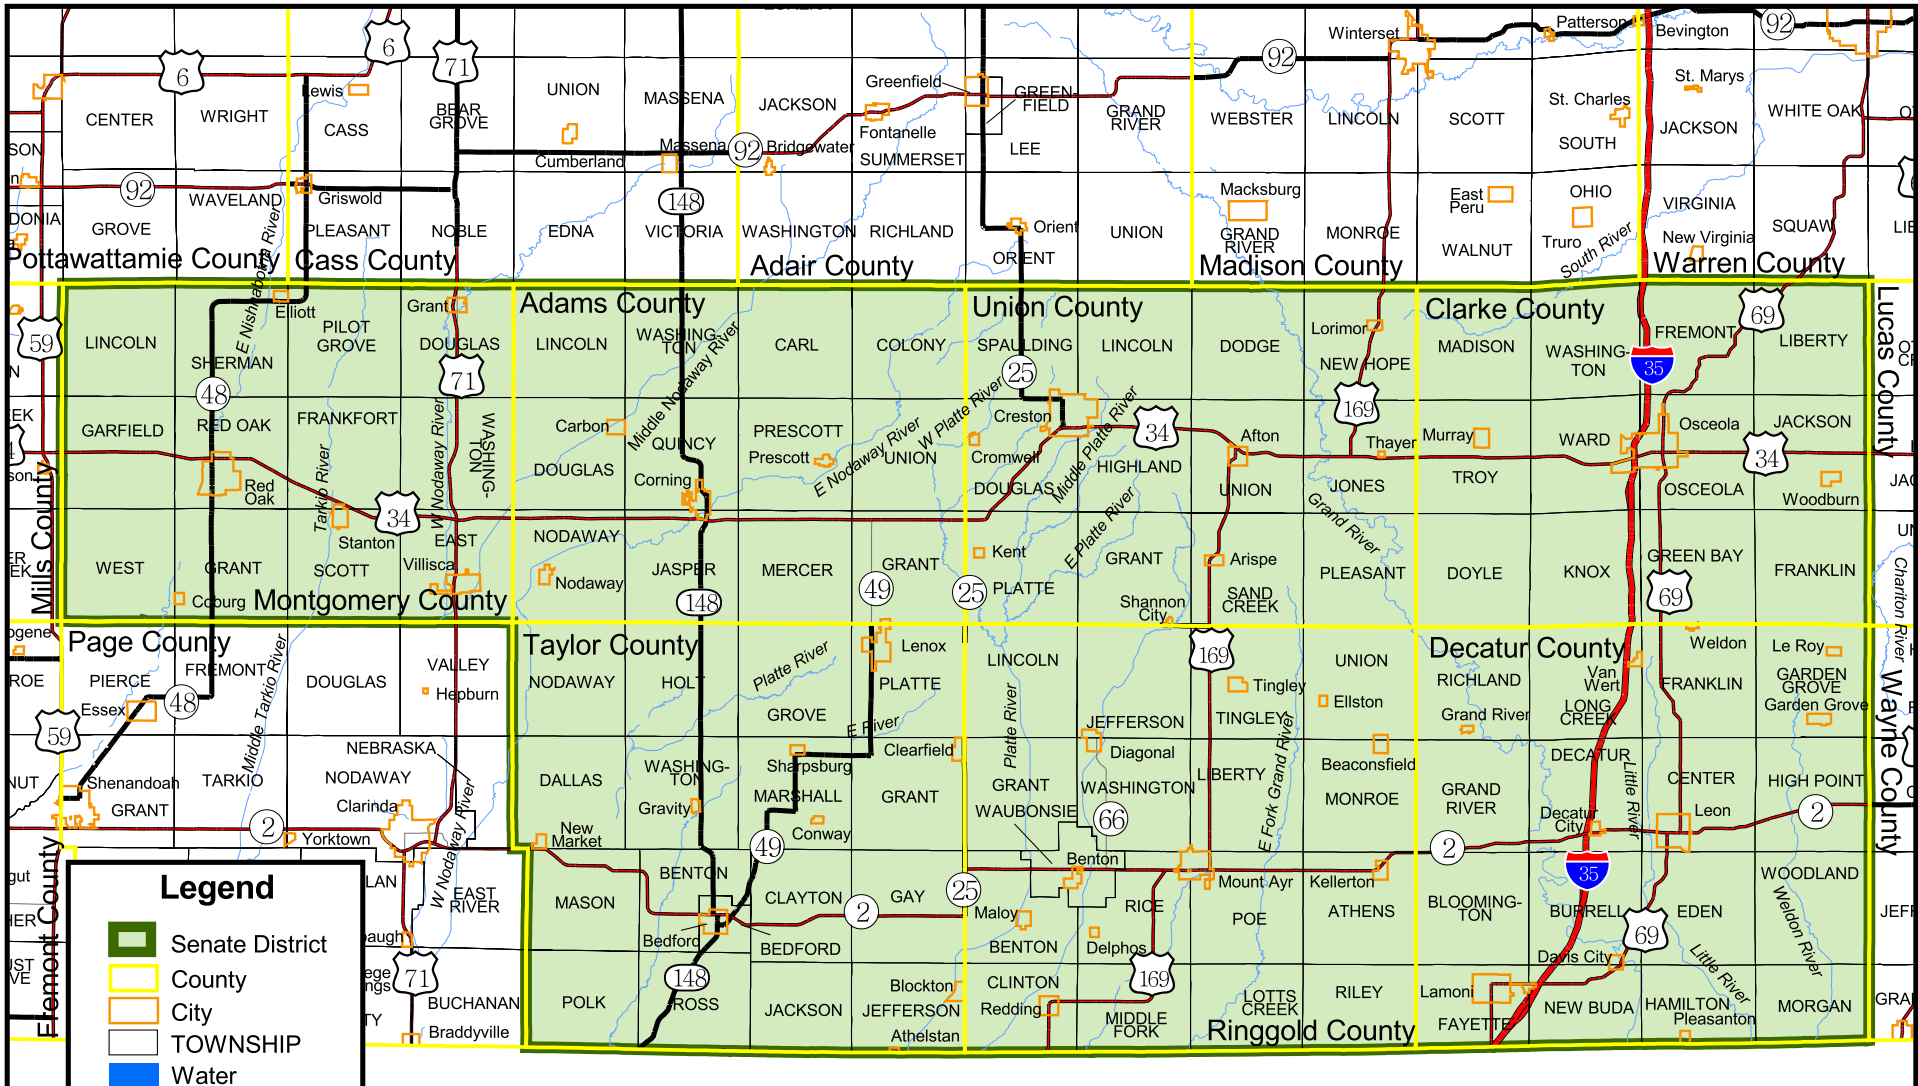

Iowa Senate District 48

(Effective Beginning with the Elections in 2002 for the 80th General Assembly)

Prepared by the Legislative Service Bureau using Jan. 1, 2000, U.S. Census Bureau geographic information.

10 0 10 20 Miles