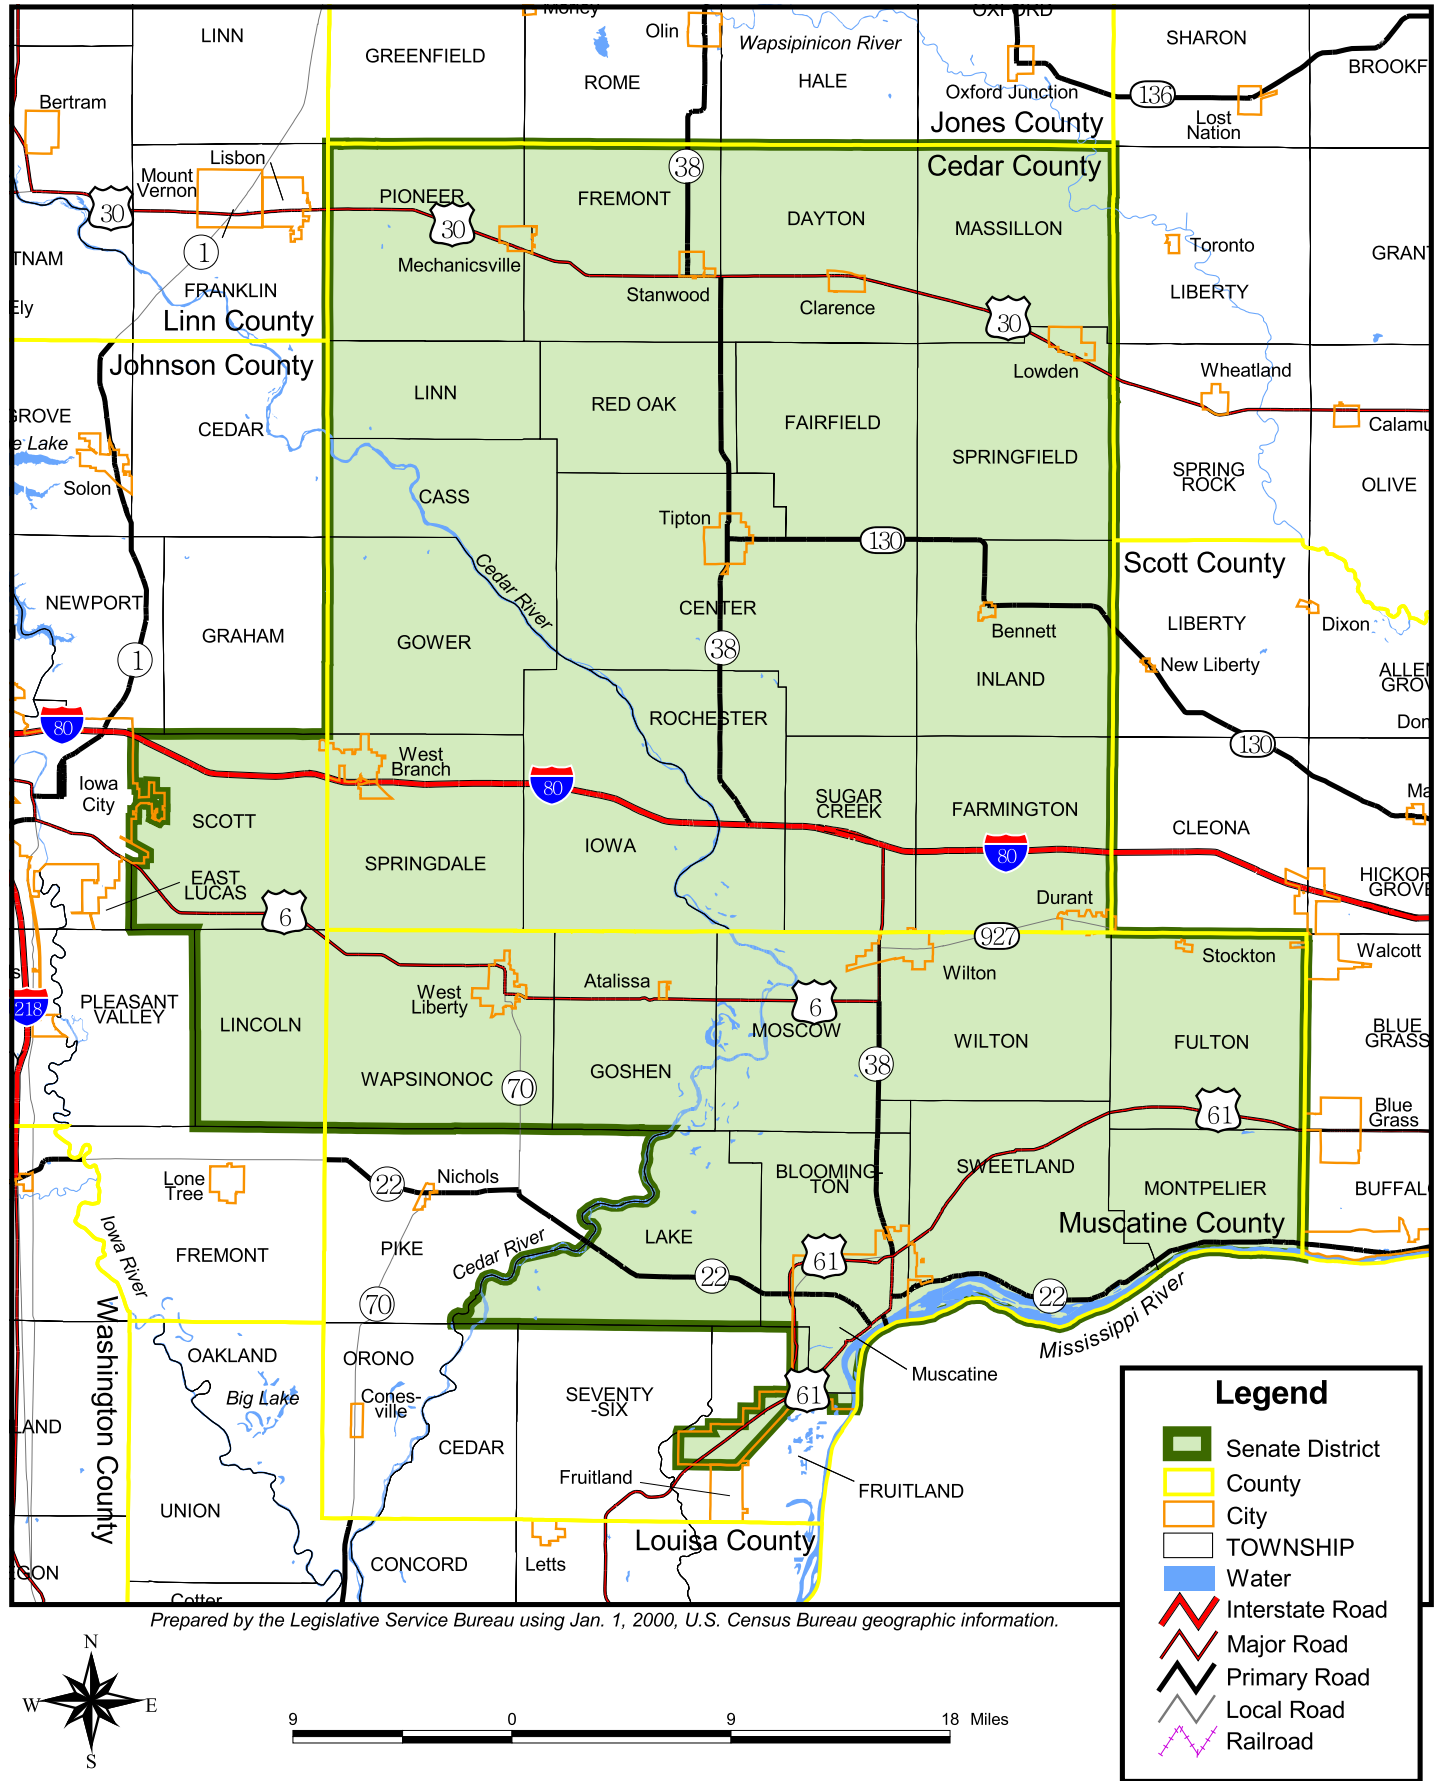

# Iowa Senate District 40

(Effective Beginning with the Elections in 2002 for the 80th General Assembly)

Prepared by the Legislative Service Bureau using Jan. 1, 2000, U.S. Census Bureau geographic information.