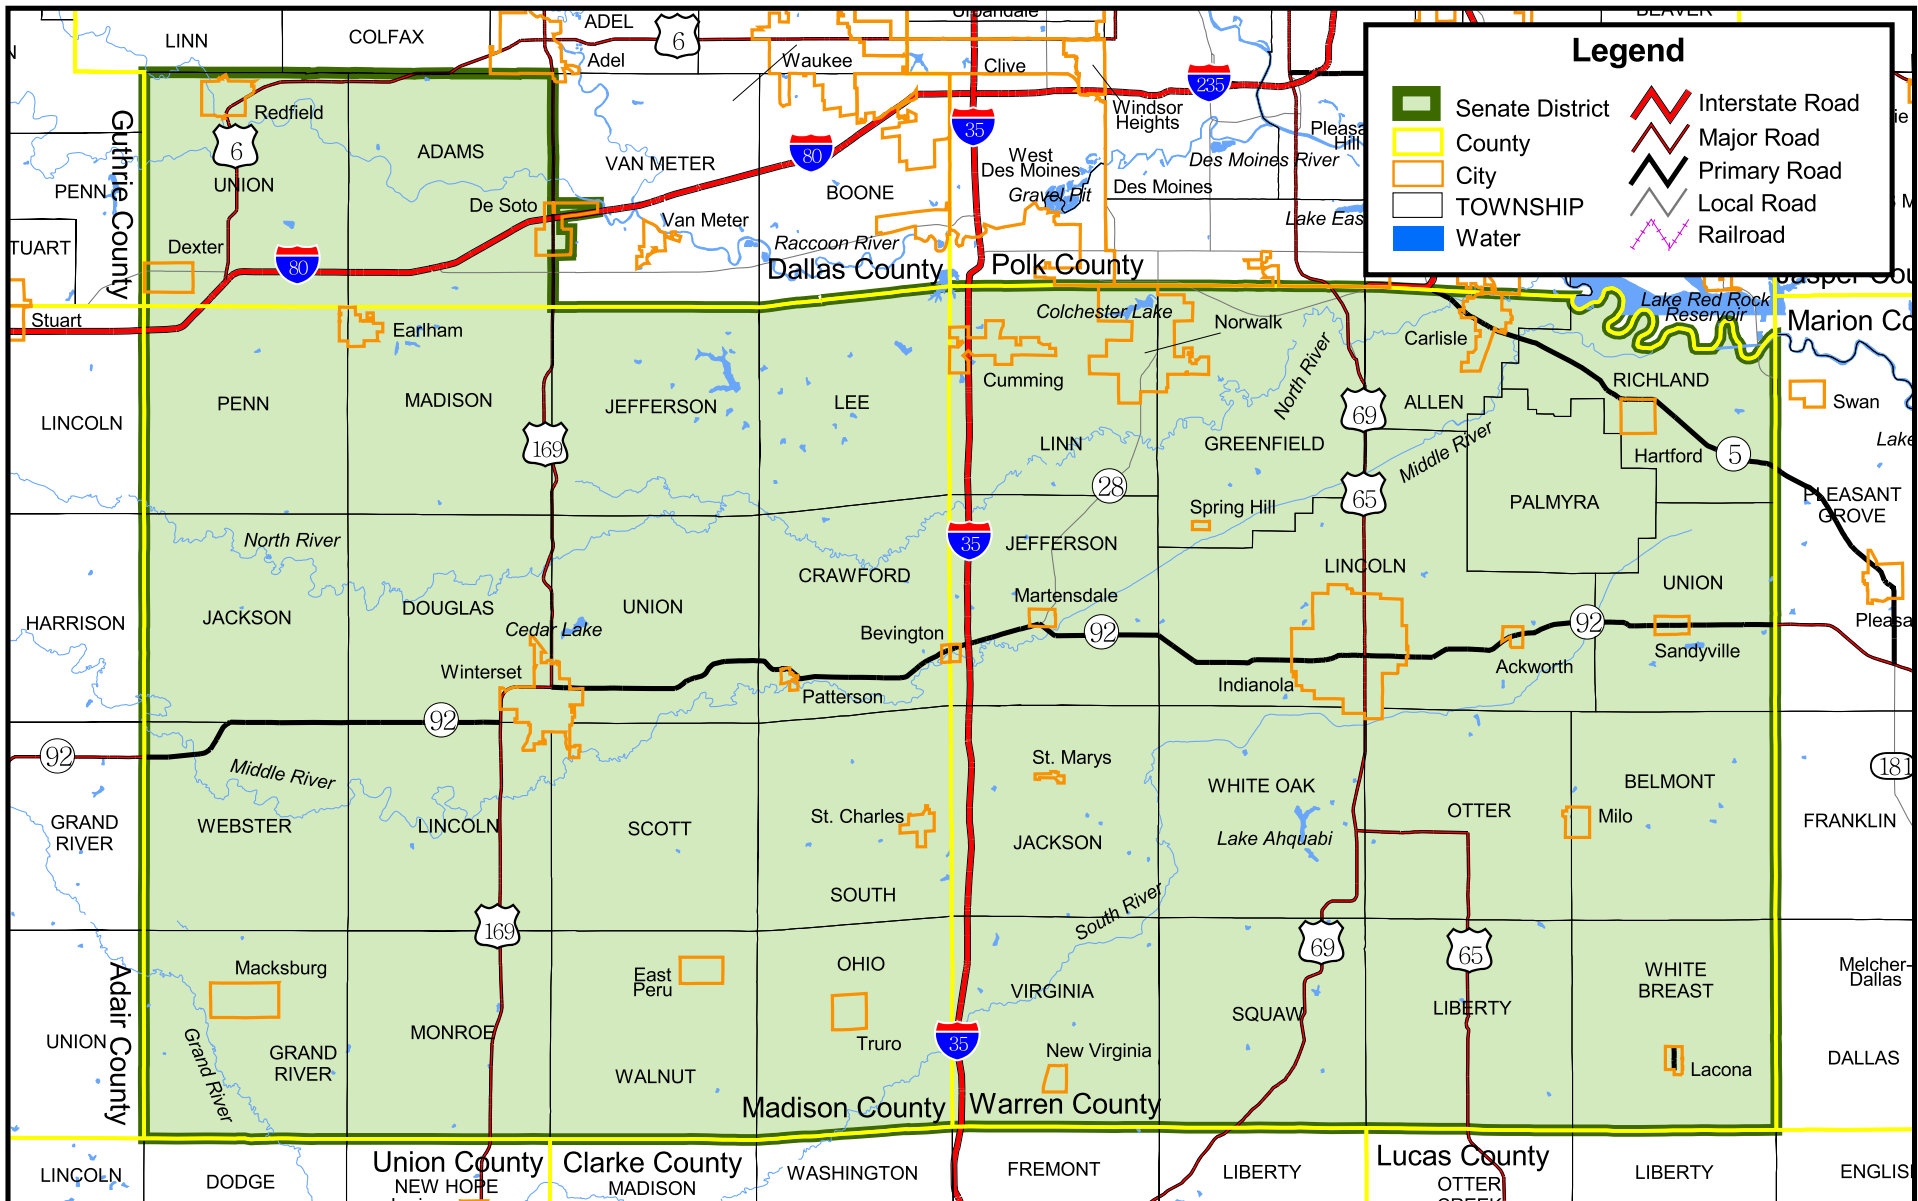

# Iowa Senate District 37

(Effective Beginning with the Elections in 2002 for the 80th General Assembly)

### Legend

- Senate District
- County
- City
- TOWNSHIP
- Water
- Interstate Road
- Major Road
- Primary Road
- Local Road
- Railroad

Prepared by the Legislative Service Bureau using Jan. 1, 2000, U.S. Census Bureau geographic information.