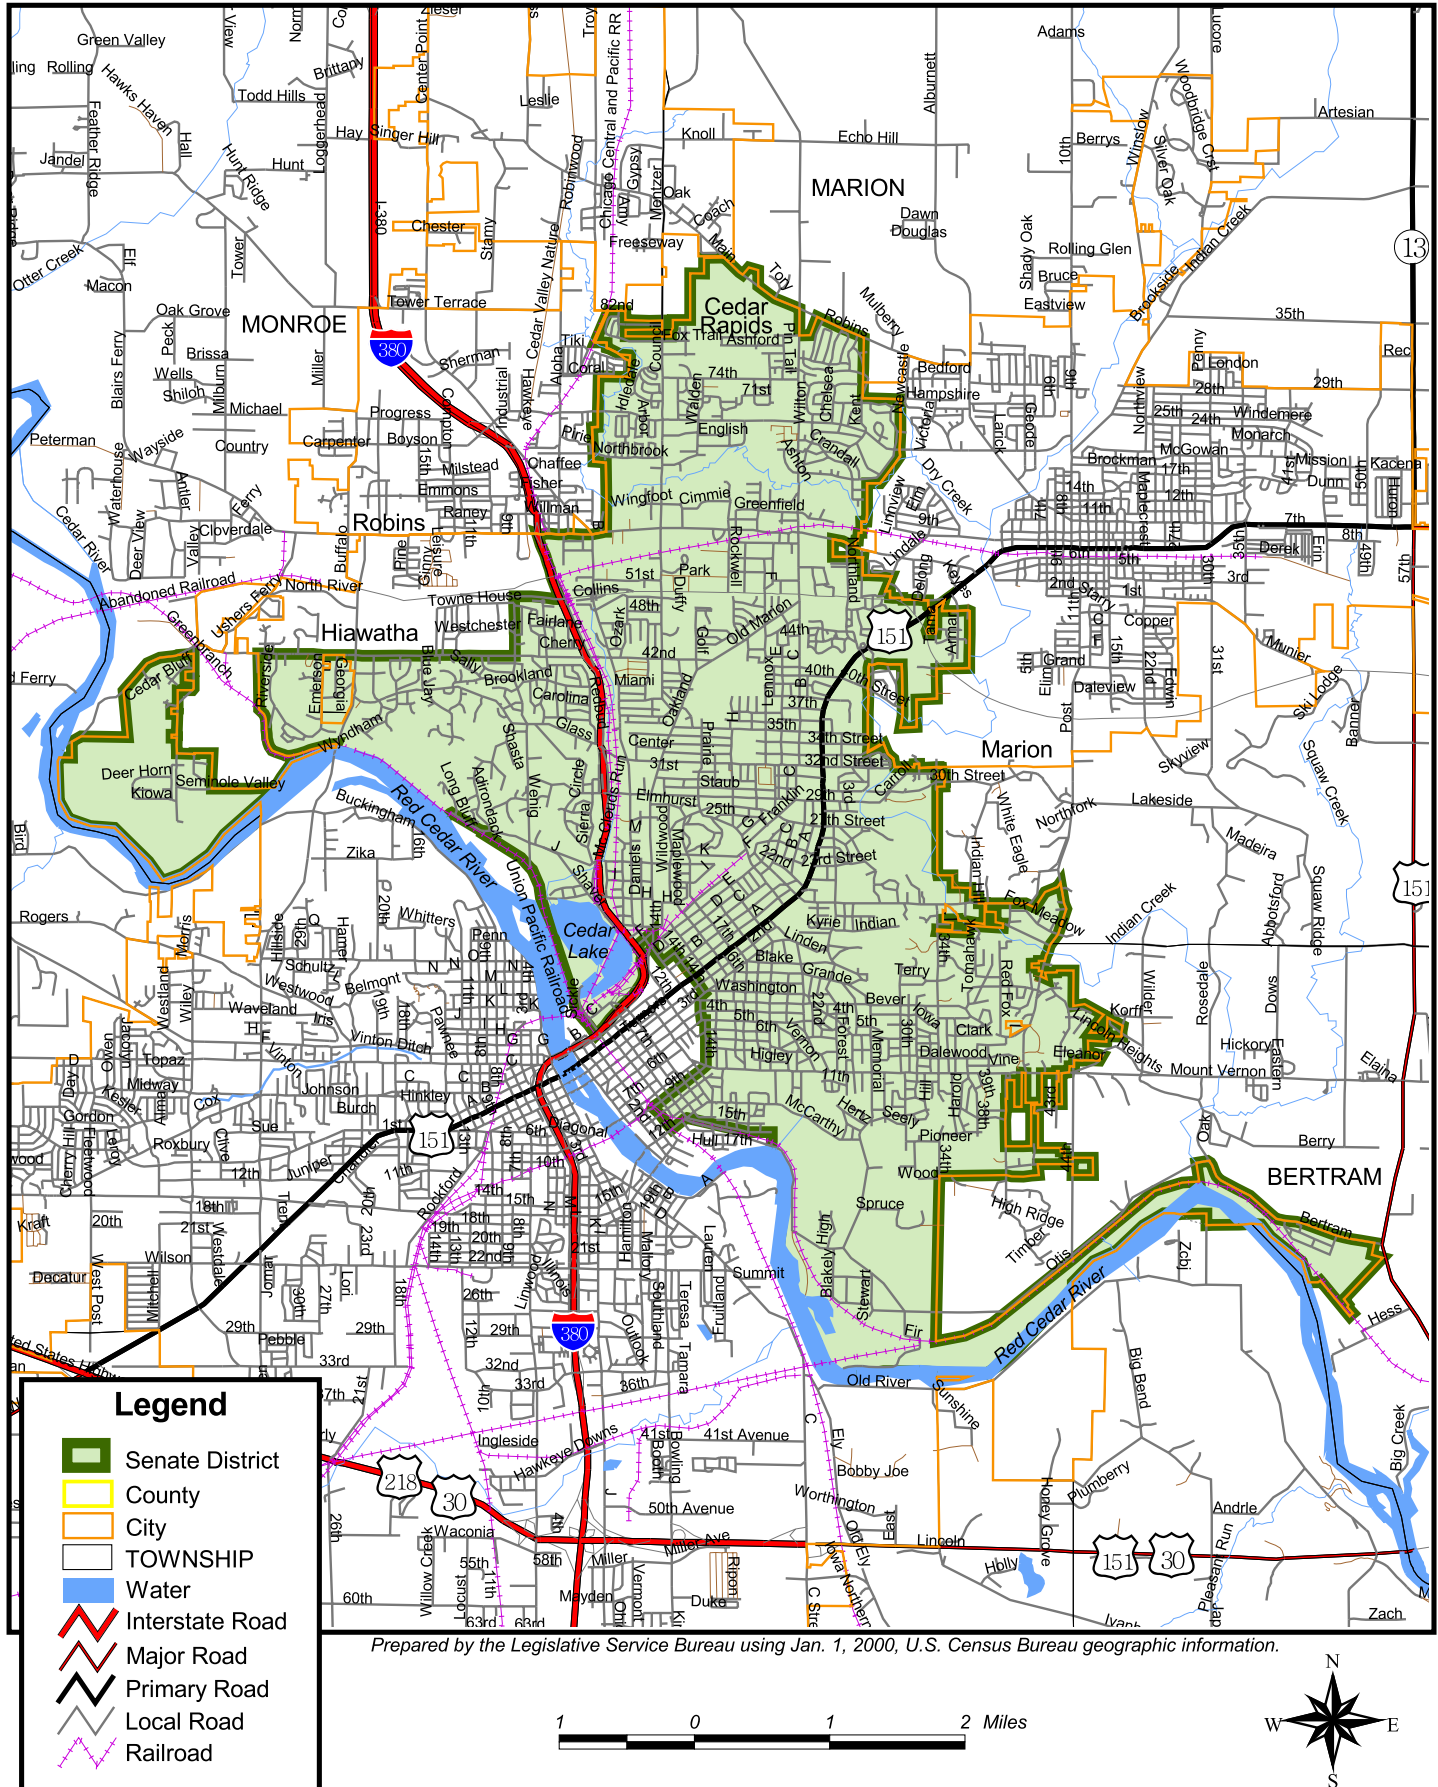

Iowa Senate District 19

(Effective Beginning with the Elections in 2002 for the 80th General Assembly)

Prepared by the Legislative Service Bureau using Jan. 1, 2000, U.S. Census Bureau geographic information.