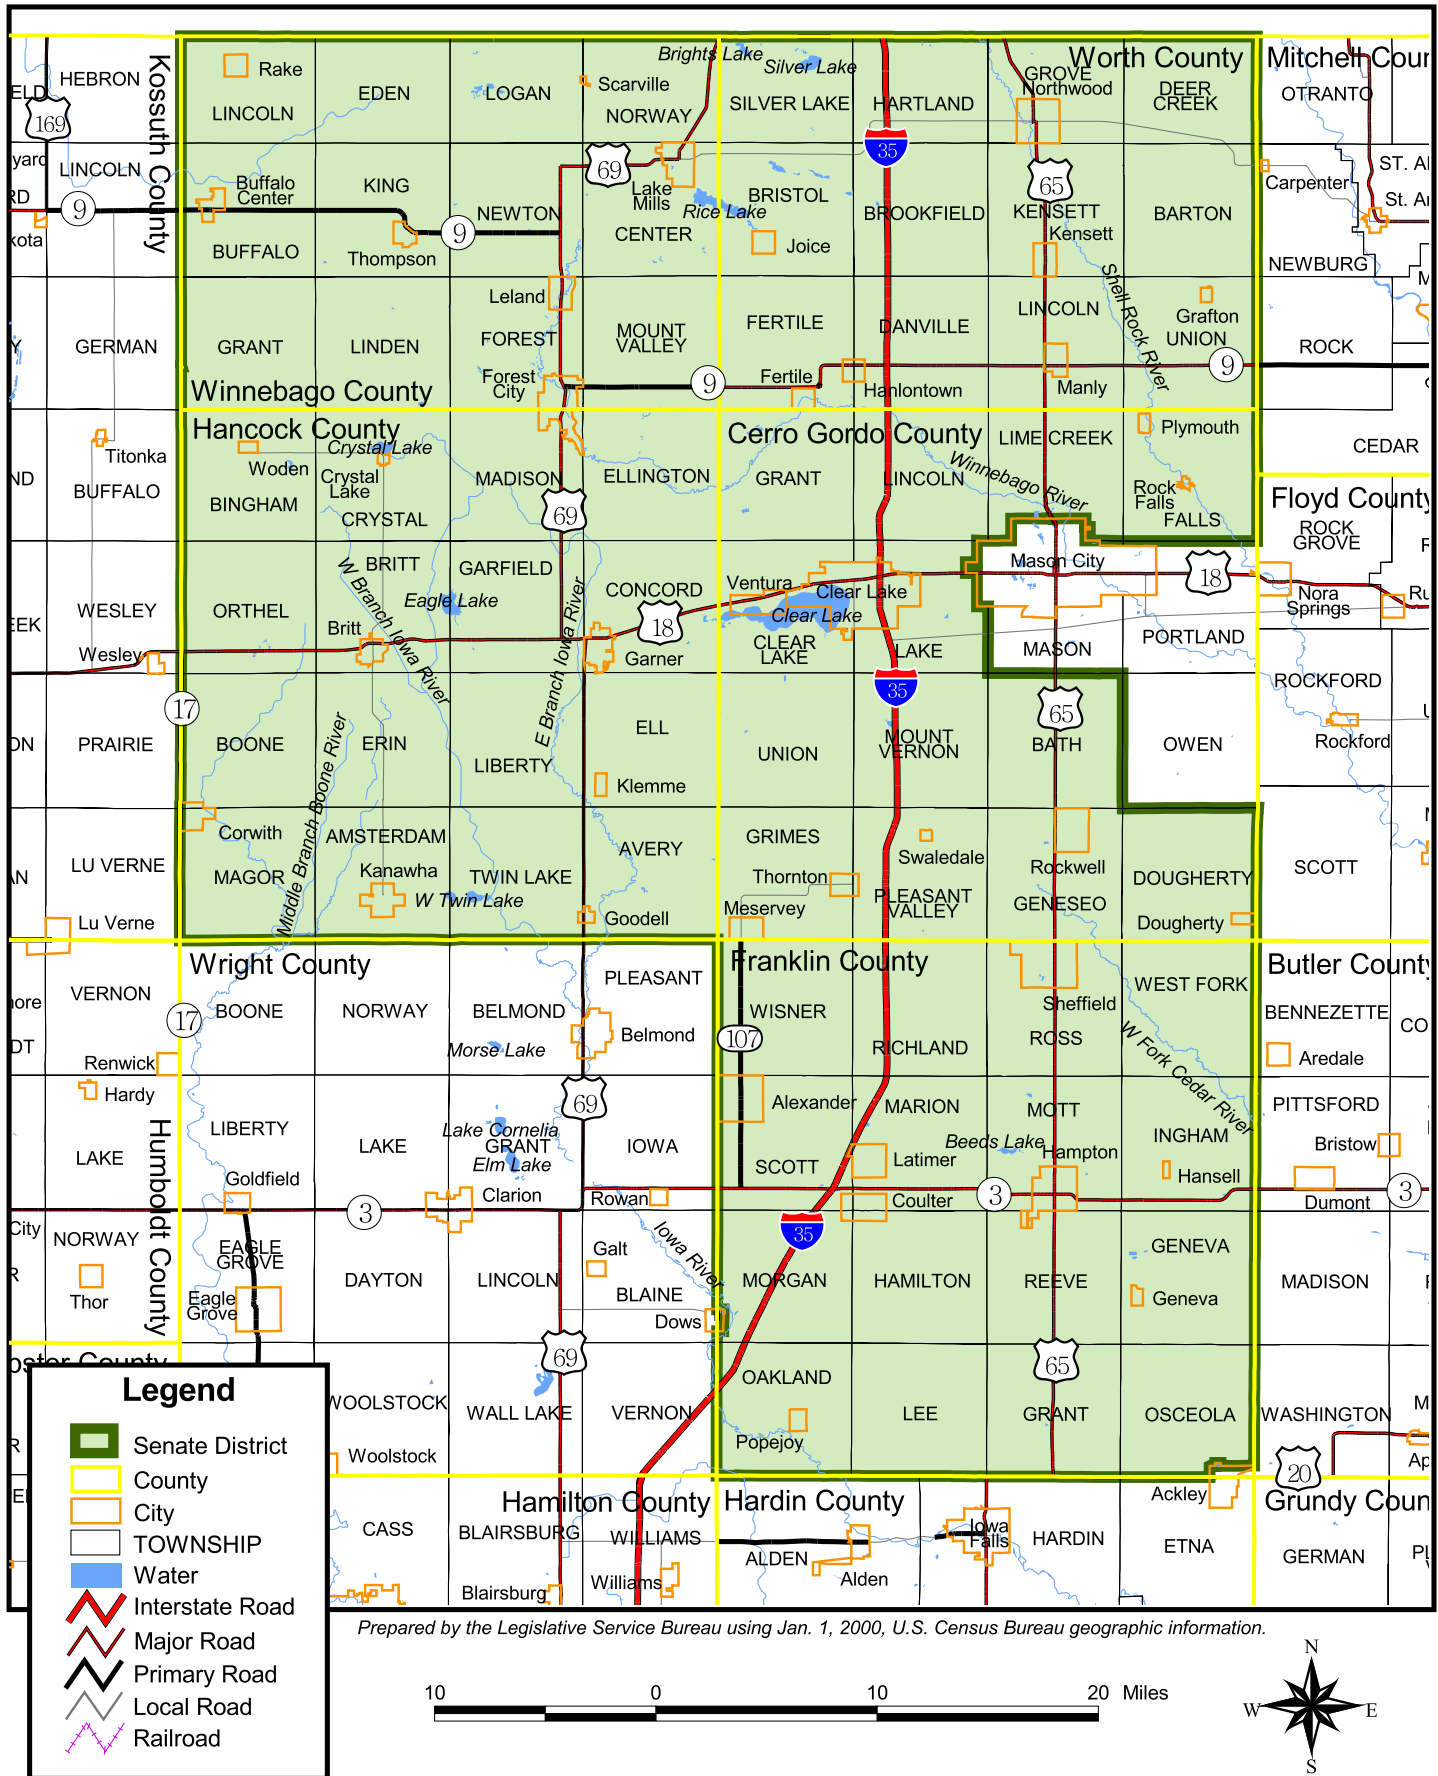

Iowa State Senate District 6

(Effective Beginning with the Elections in 2002 for the 80th General Assembly)

Prepared by the Legislative Service Bureau using Jan. 1, 2000, U.S. Census Bureau geographic information.