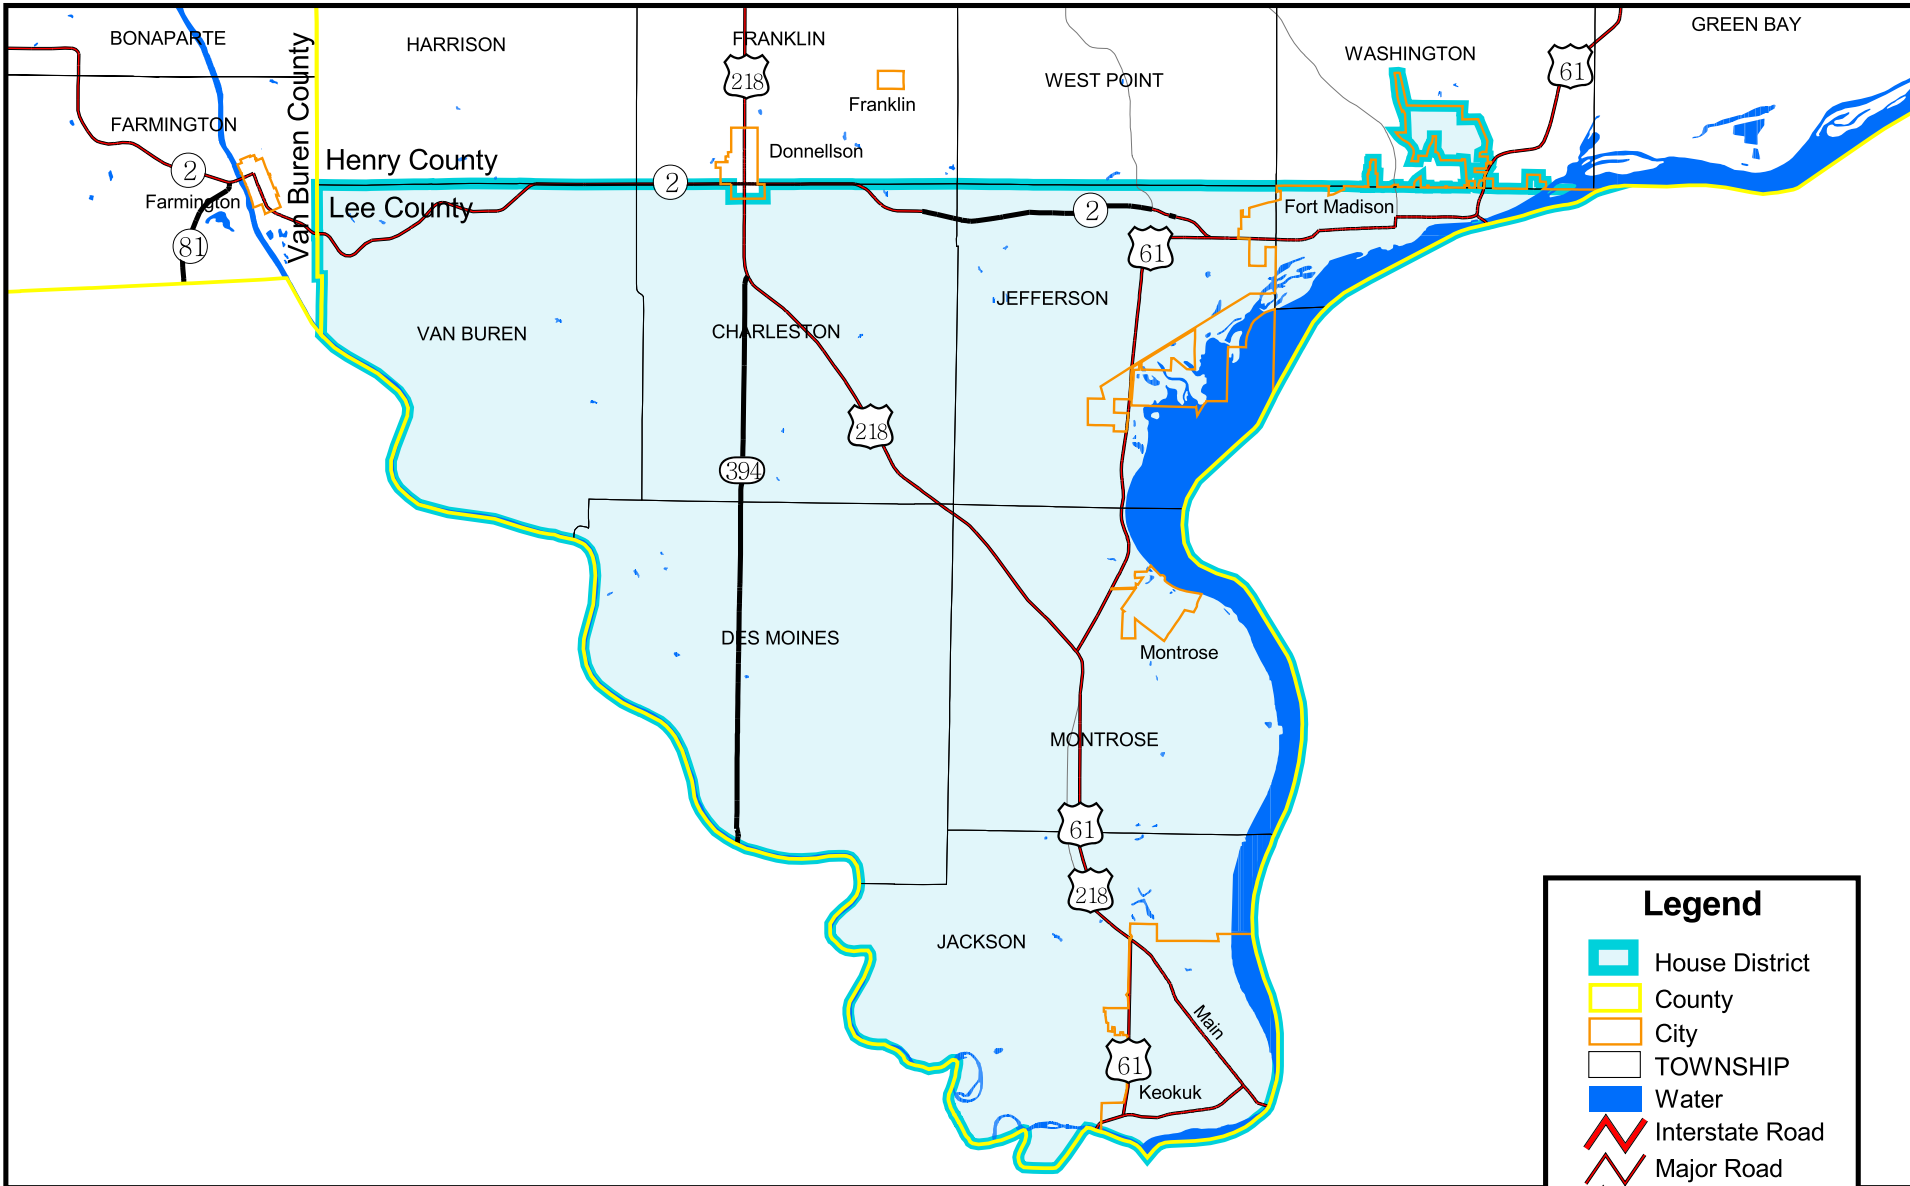

# Iowa House of Representatives District 92

(Effective Beginning with the Elections in 2002 for the 80th General Assembly)

**Legend**

- House District
- County
- City
- TOWNSHIP
- Water
- Interstate Road
- Major Road
- Primary Road
- Local Road
- Railroad

Prepared by the Legislative Service Bureau using Jan. 1, 2000, U.S. Census Bureau geographic information.