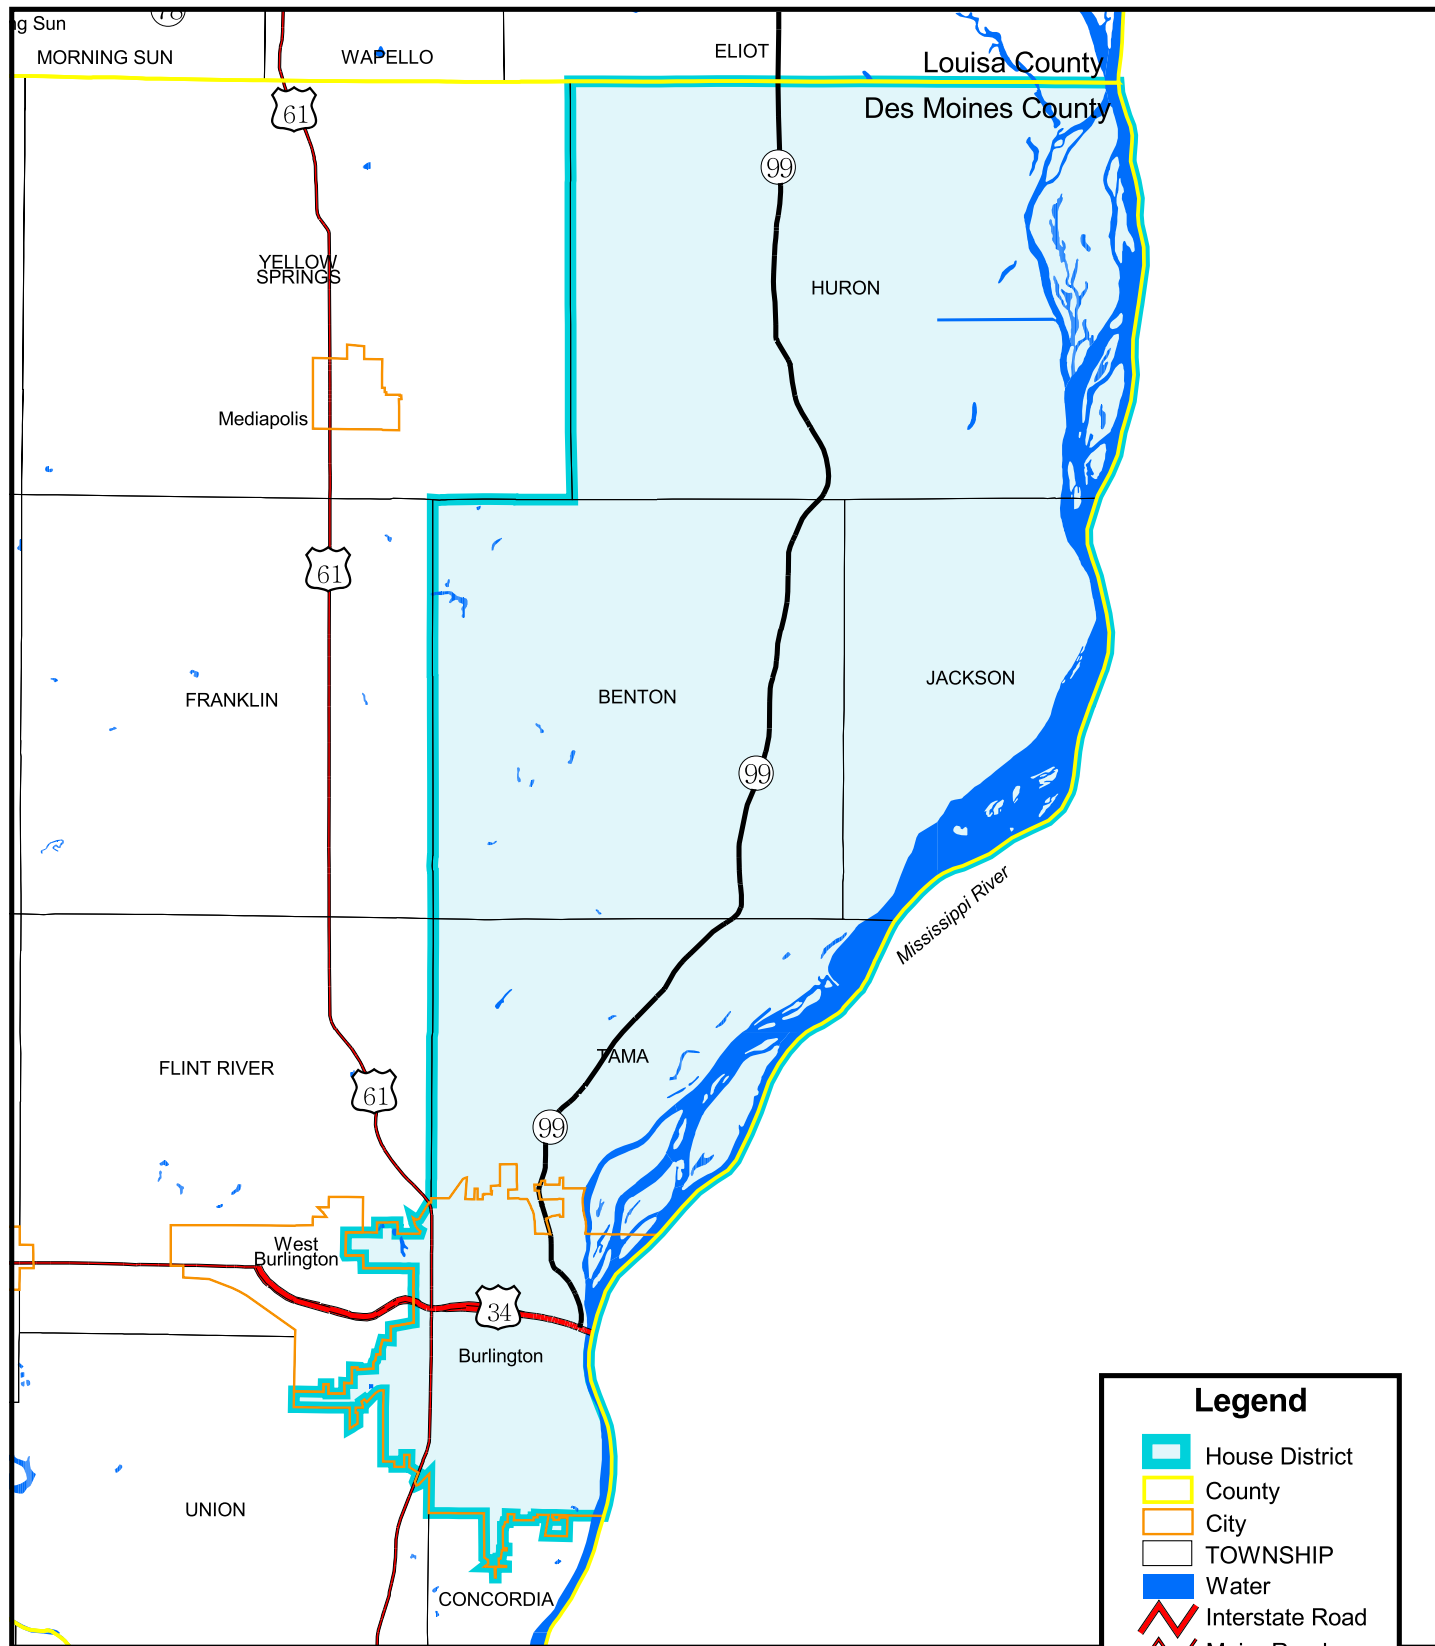

Iowa House of Representatives District 88

(Effective Beginning with the Elections in 2002 for the 80th General Assembly)

Prepared by the Legislative Service Bureau using Jan. 1, 2000, U.S. Census Bureau geographic information.

Legend

- House District
- County
- City
- TOWNSHIP
- Water
- Interstate Road
- Major Road
- Primary Road
- Local Road
- Railroad