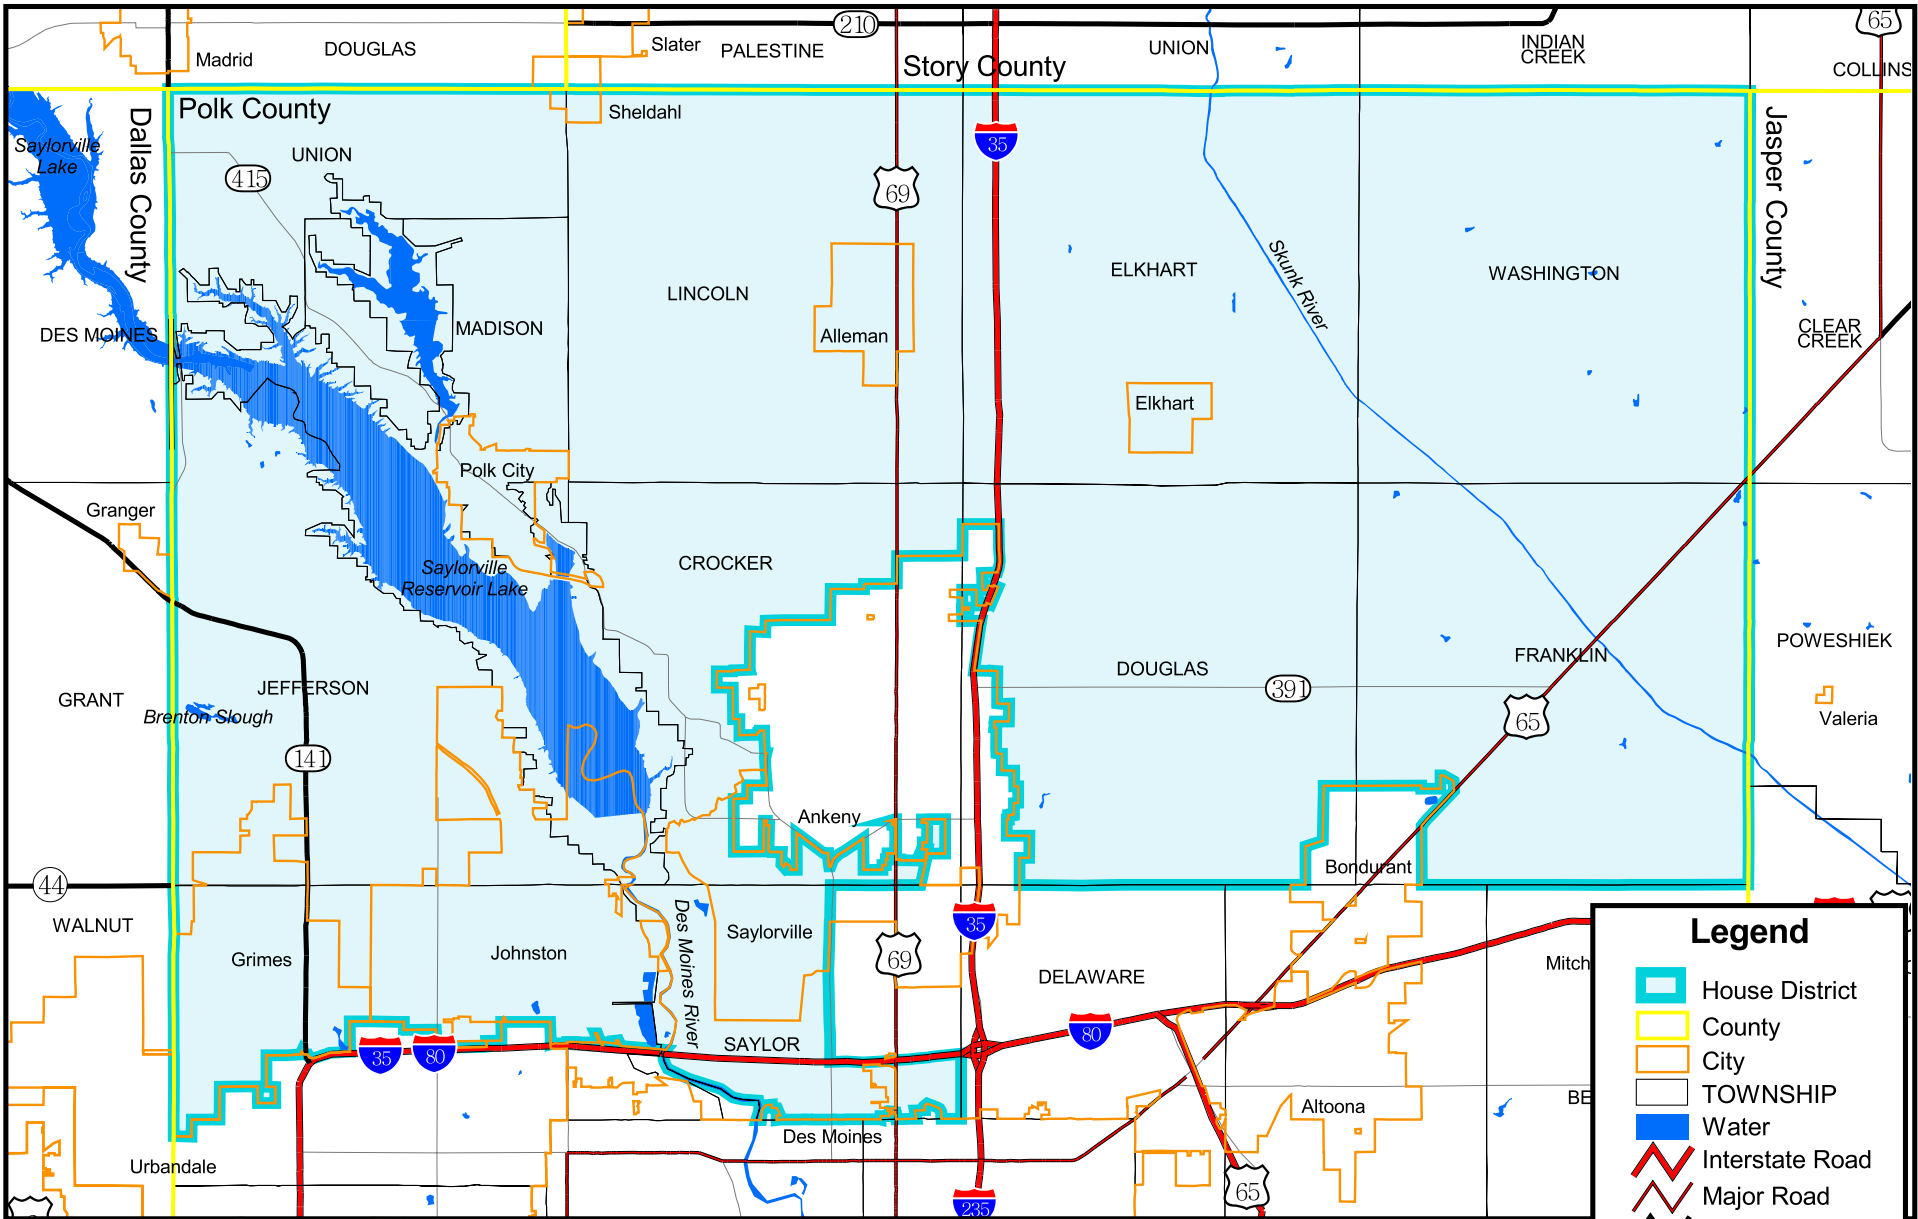

# Iowa House of Representatives District 69

(Effective Beginning with the Elections in 2002 for the 80th General Assembly)

Prepared by the Legislative Service Bureau using Jan. 1, 2000, U.S. Census Bureau geographic information.

3 0 3 6 Miles

## Legend

- House District
- County
- City
- TOWNSHIP
- Water
- Interstate Road
- Major Road
- Primary Road
- Local Road
- Railroad