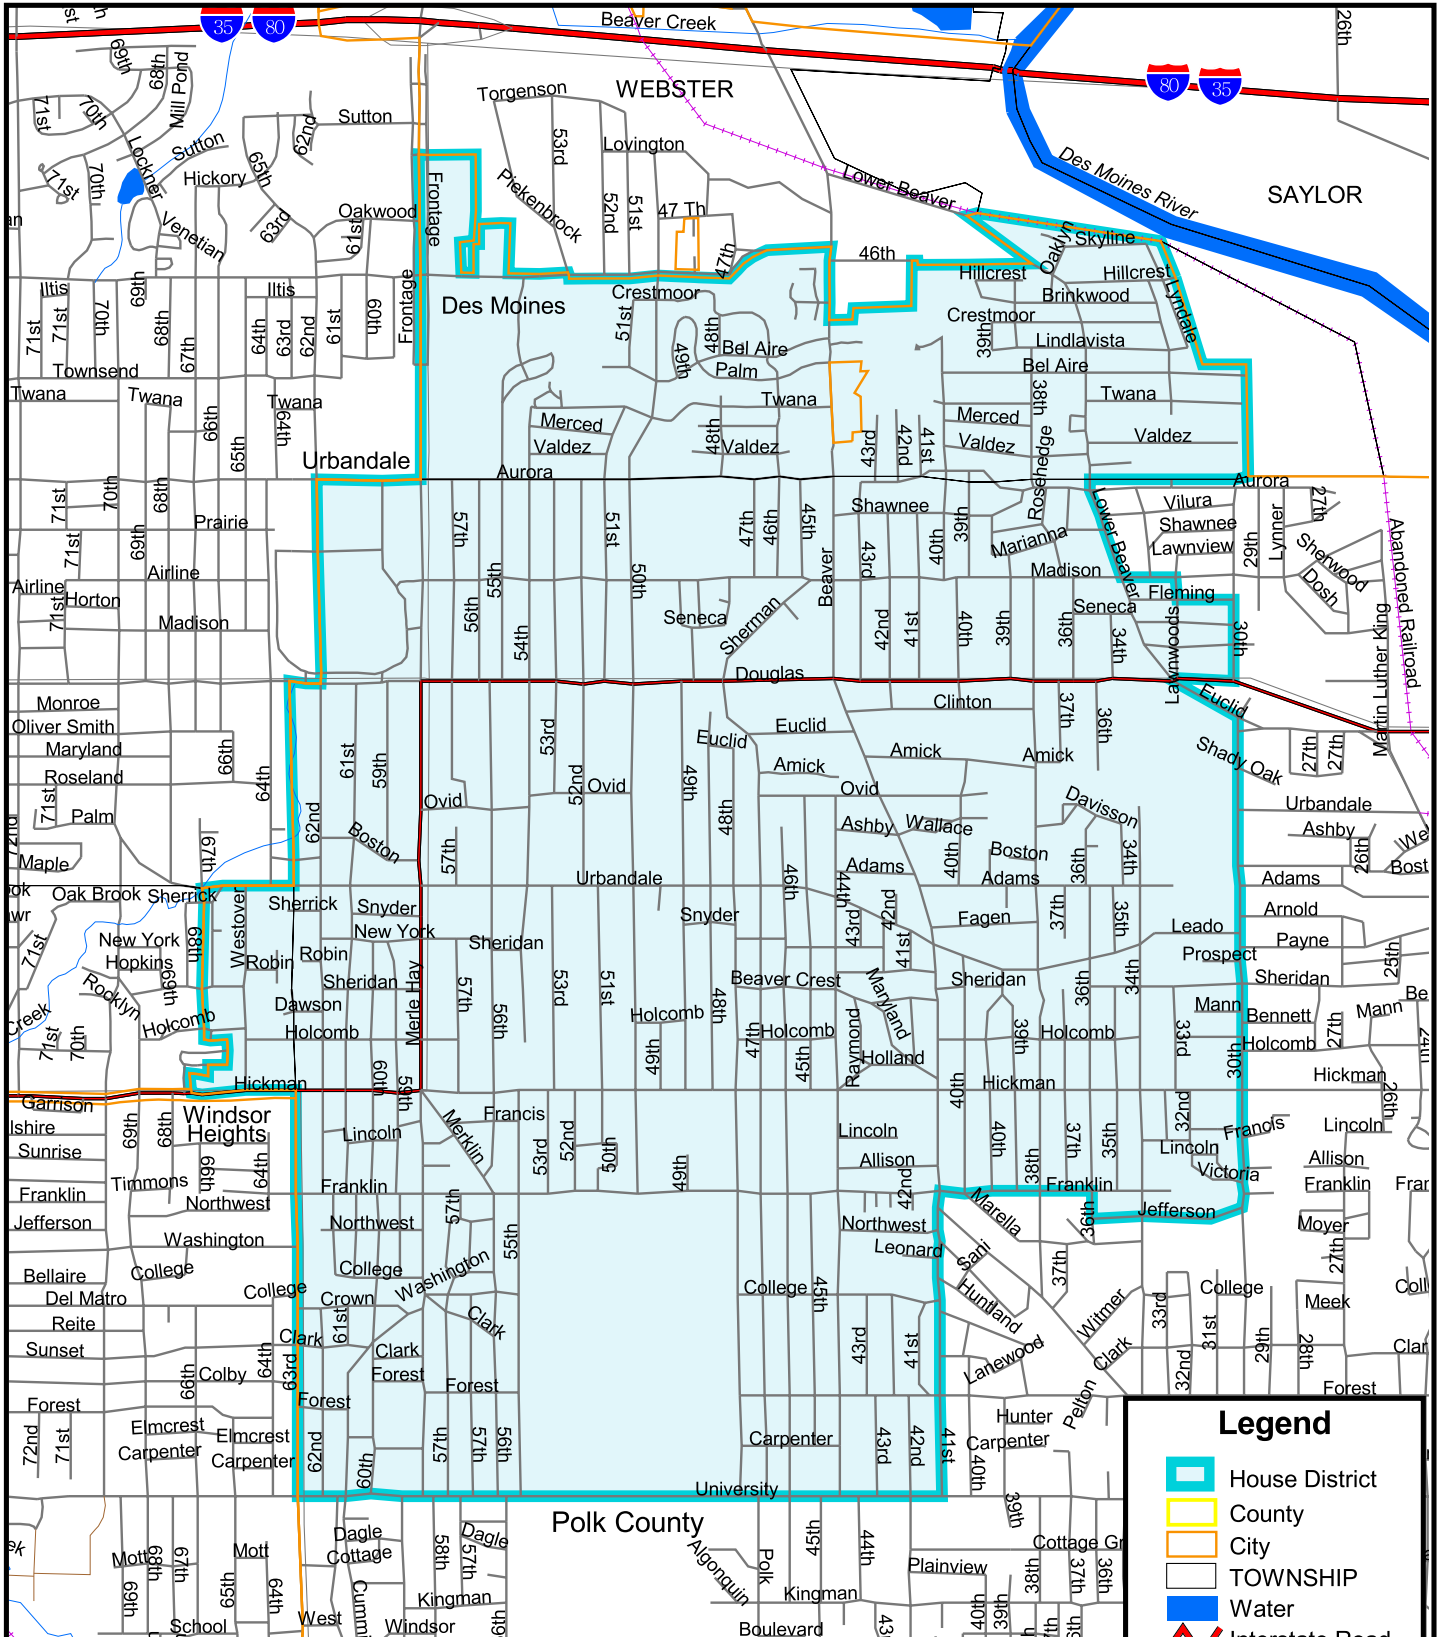

Iowa House of Representatives District 64

(Effective Beginning with the Elections in 2002 for the 80th General Assembly)

Legend

- House District
- County
- City
- TOWNSHIP
- Water
- Interstate Road
- Major Road
- Primary Road
- Local Road
- Railroad

Prepared by the Legislative Service Bureau using Jan. 1, 2000, U.S. Census Bureau geographic information.