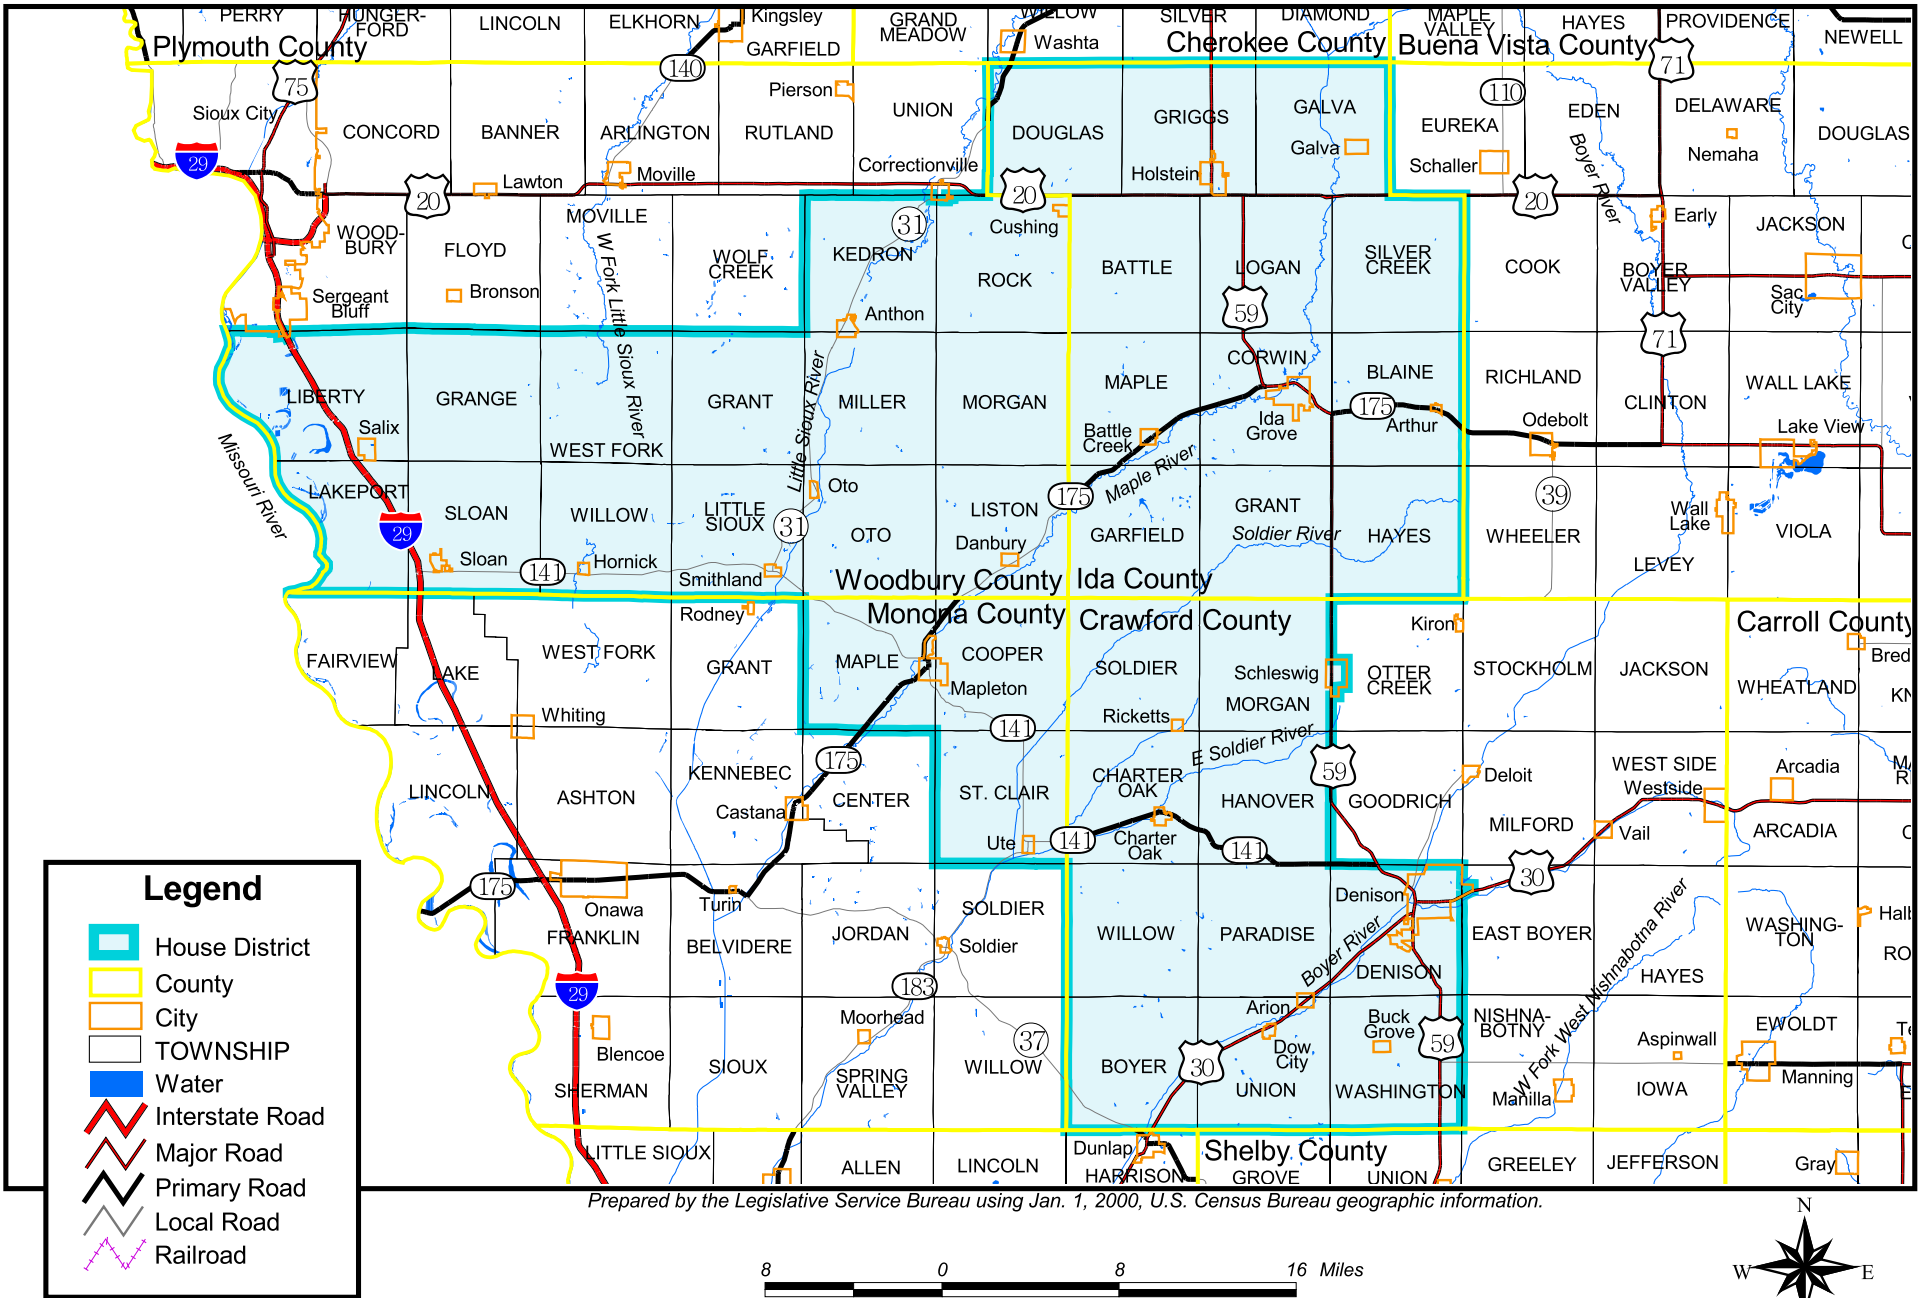

Iowa House of Representatives District 55

(Effective Beginning with the Elections in 2002 for the 80th General Assembly)

Legend

- House District
- County
- City
- TOWNSHIP
- Water
- Interstate Road
- Major Road
- Primary Road
- Local Road
- Railroad

Prepared by the Legislative Service Bureau using Jan. 1, 2000, U.S. Census Bureau geographic information.