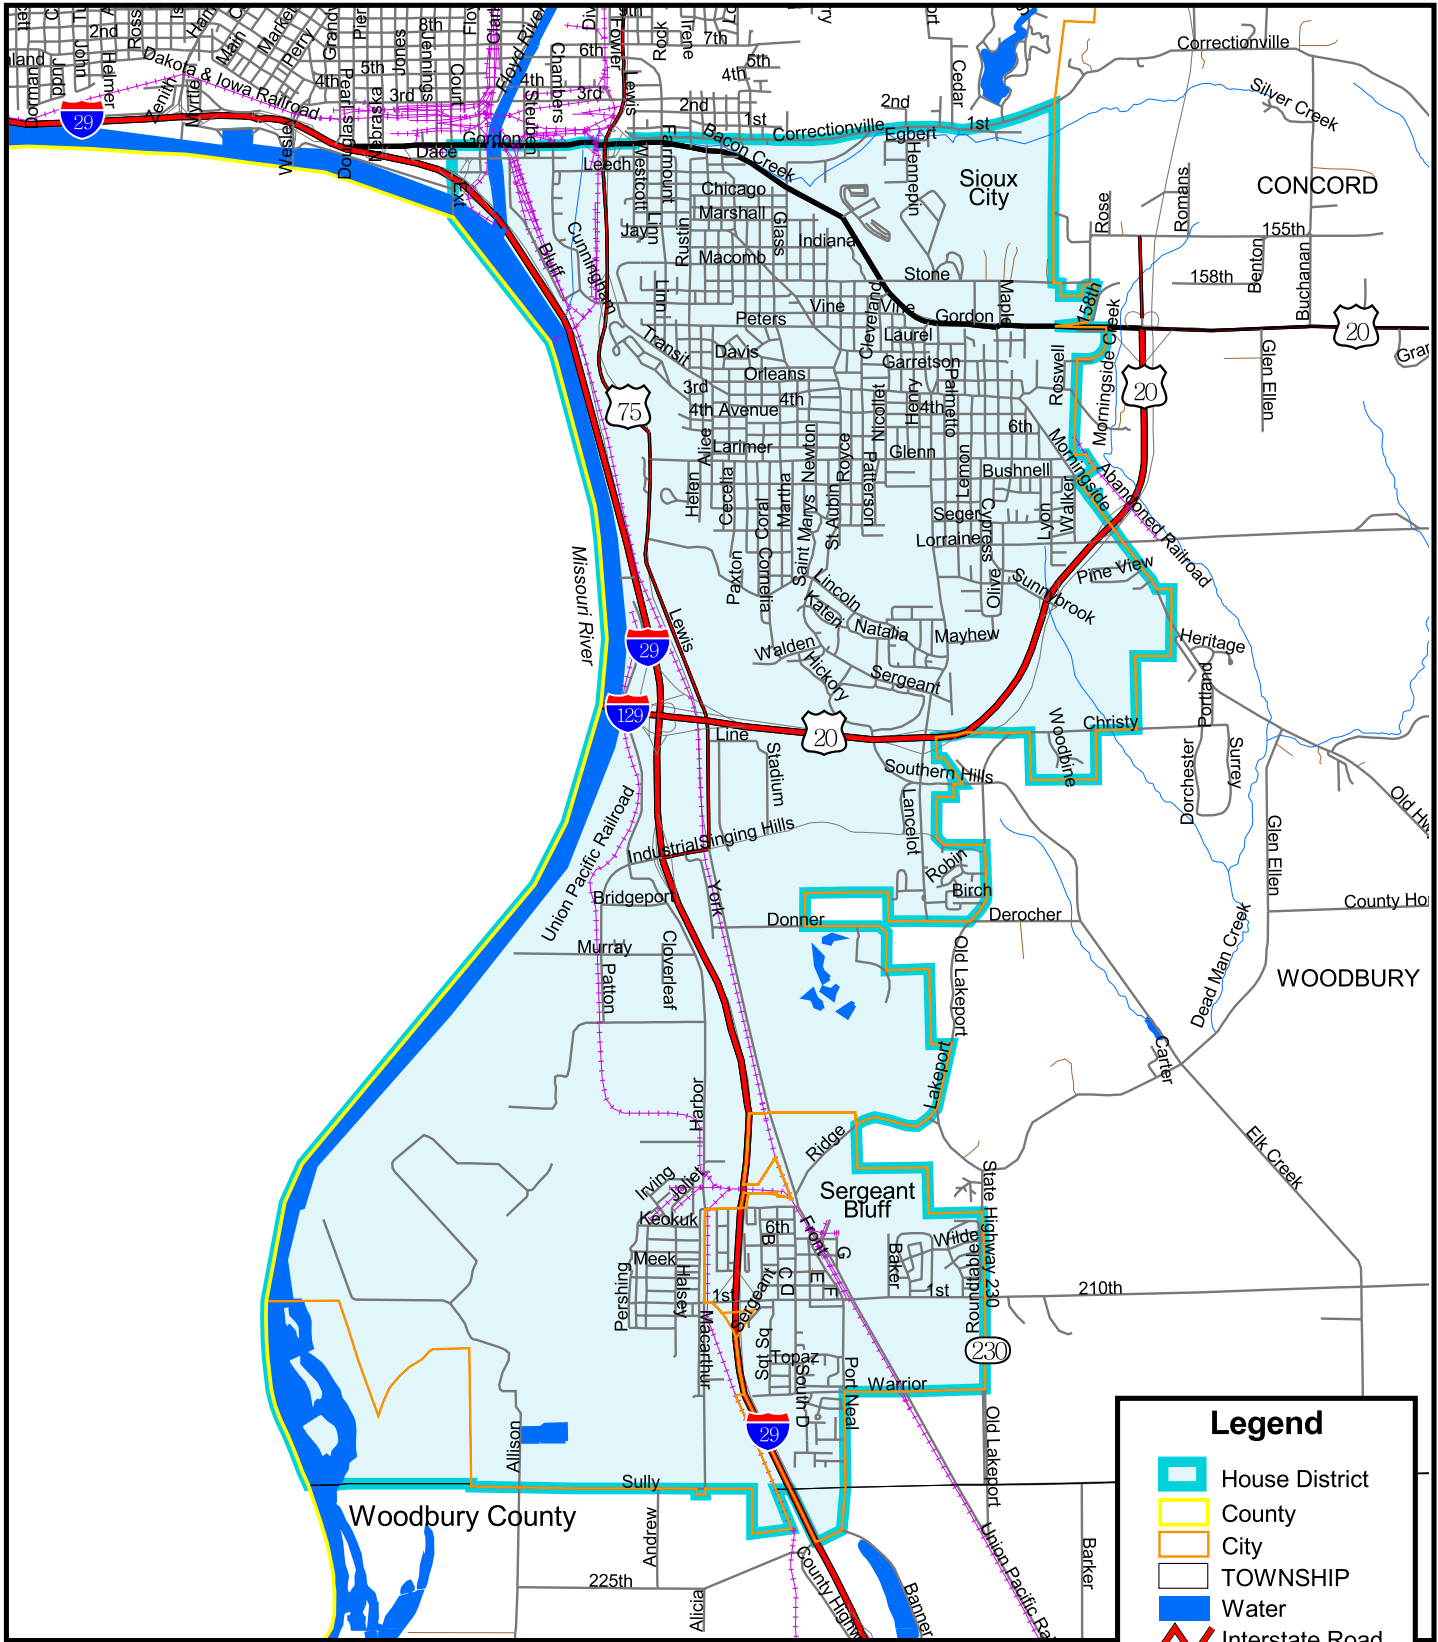

Iowa House of Representatives District 54

(Effective Beginning with the Elections in 2002 for the 80th General Assembly)

Prepared by the Legislative Service Bureau using Jan. 1, 2000, U.S. Census Bureau geographic information.

0.8 0 0.8 1.6 Miles