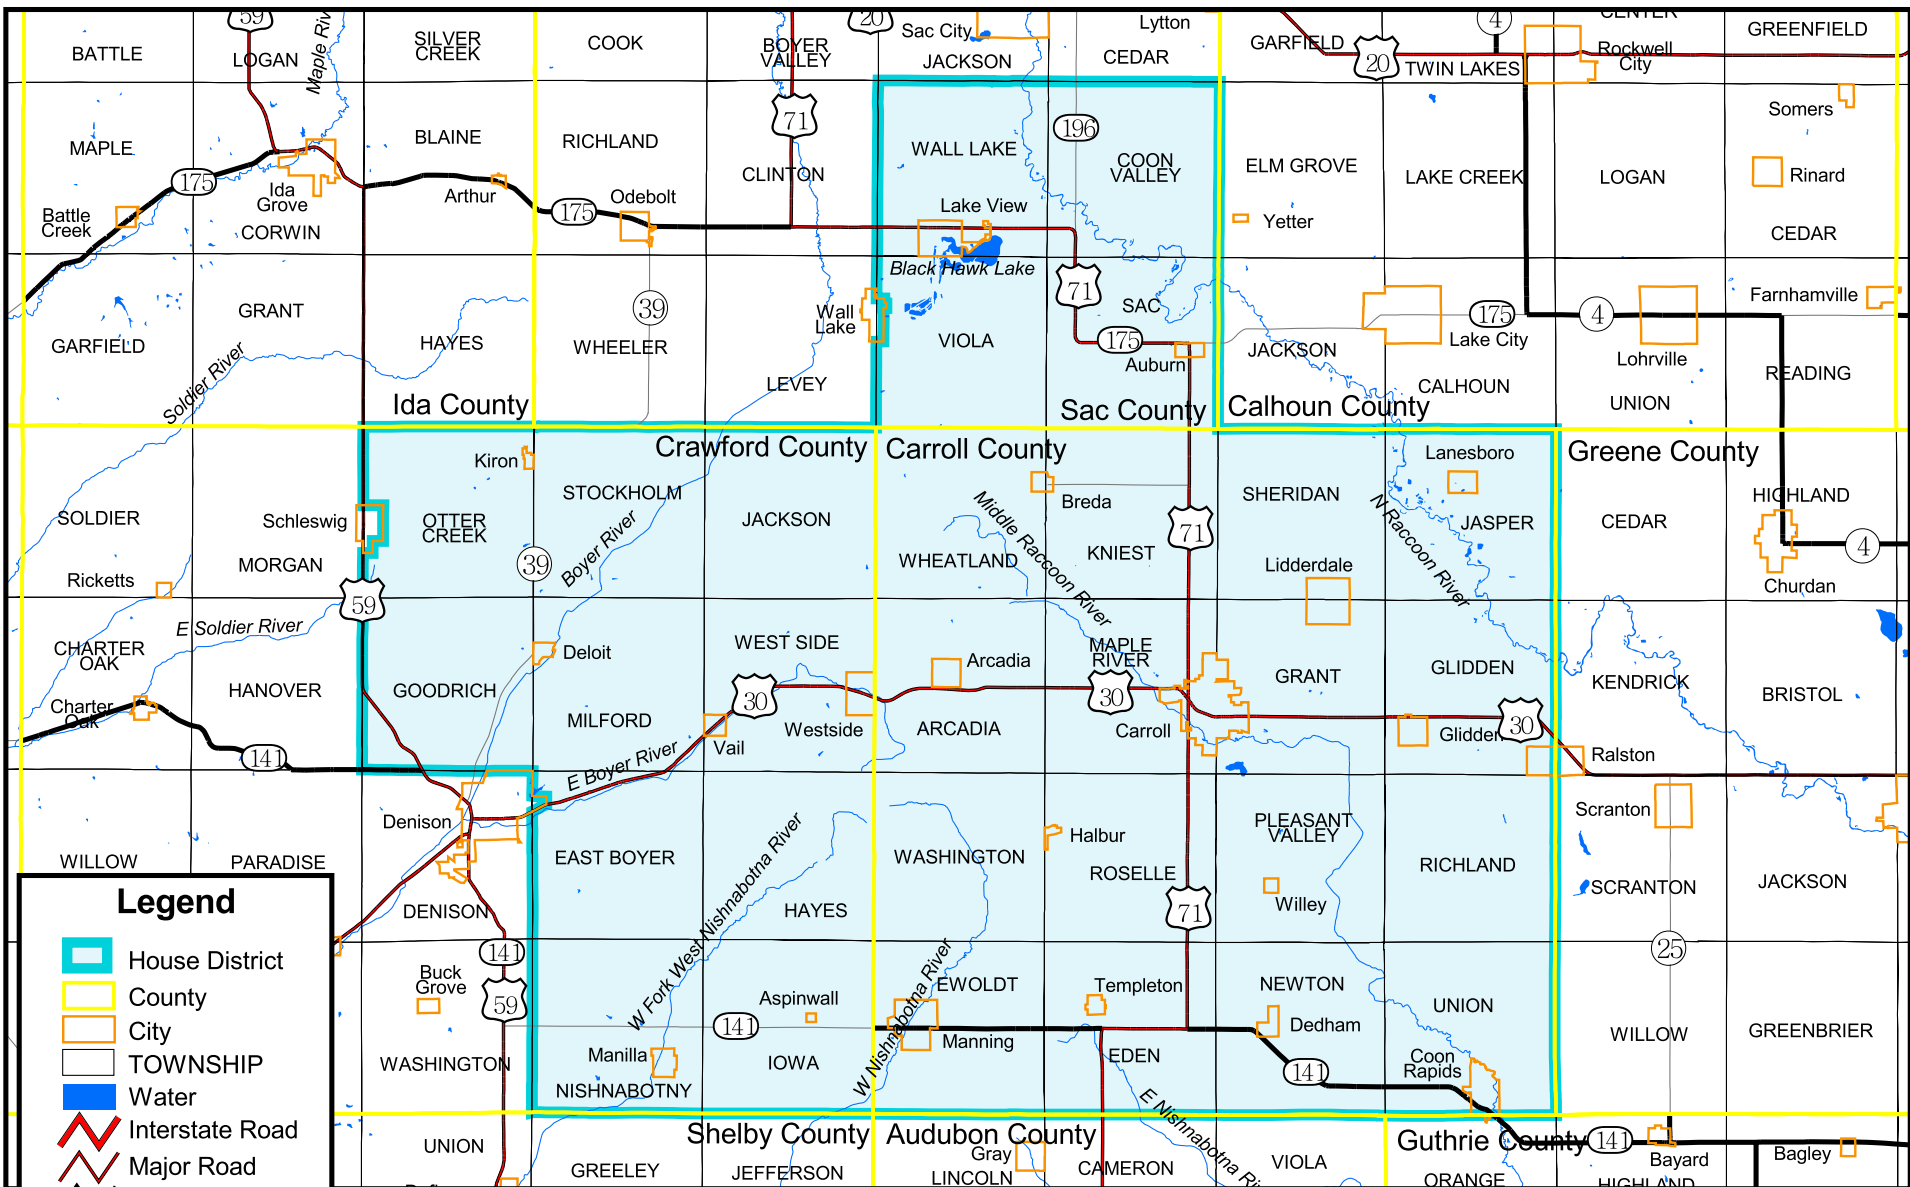

# Iowa House of Representatives District 51

(Effective Beginning with the Elections in 2002 for the 80th General Assembly)

**Legend**

- House District
- County
- City
- TOWNSHIP
- Water
- Interstate Road
- Major Road
- Primary Road
- Local Road
- Railroad

Prepared by the Legislative Service Bureau using Jan. 1, 2000, U.S. Census Bureau geographic information.