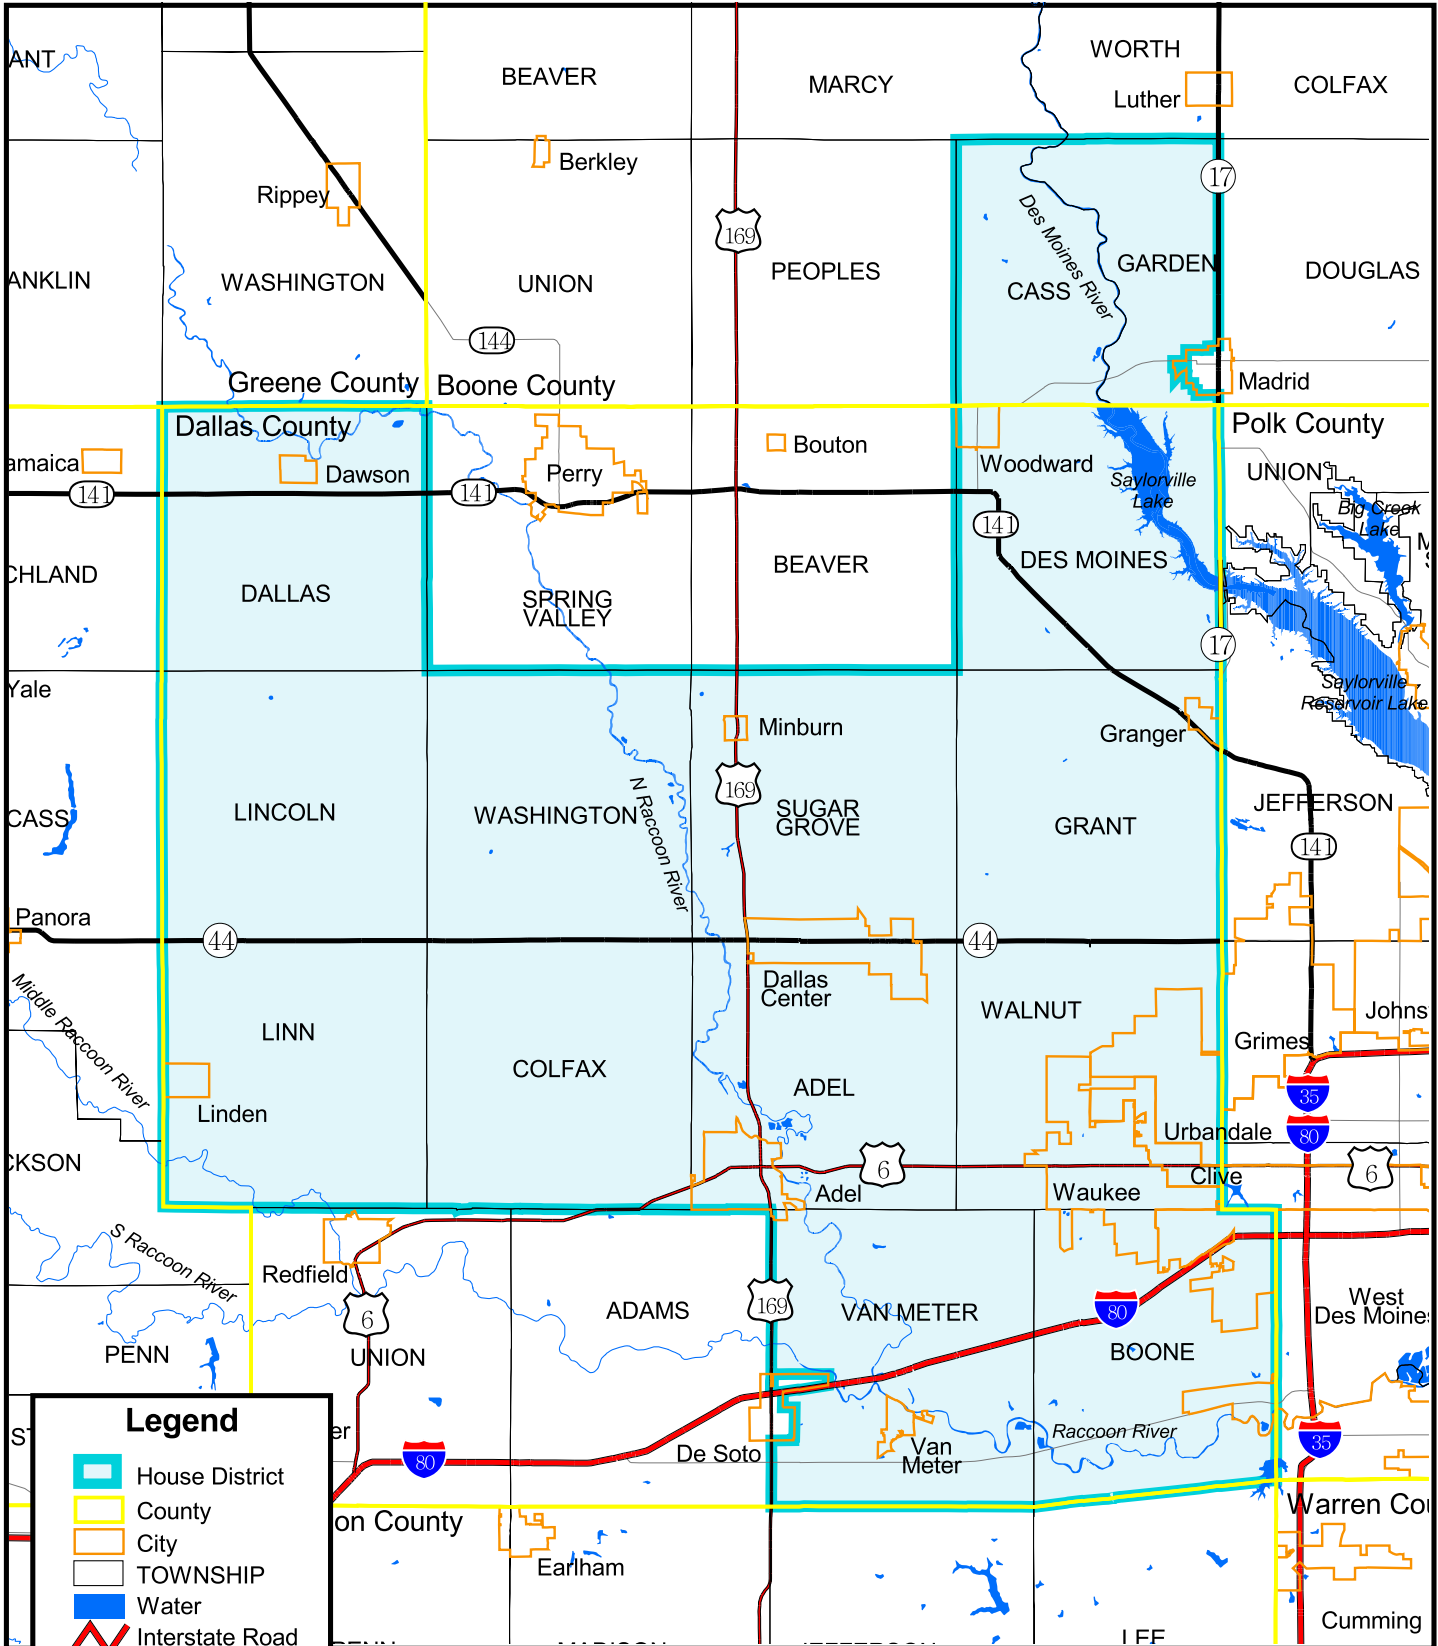

Iowa House of Representatives District 47

(Effective Beginning with the Elections in 2002 for the 80th General Assembly)

Legend

- House District
- County
- City
- TOWNSHIP
- Water
- Interstate Road
- Major Road
- Primary Road
- Local Road
- Railroad

Prepared by the Legislative Service Bureau using Jan. 1, 2000, U.S. Census Bureau geographic information.