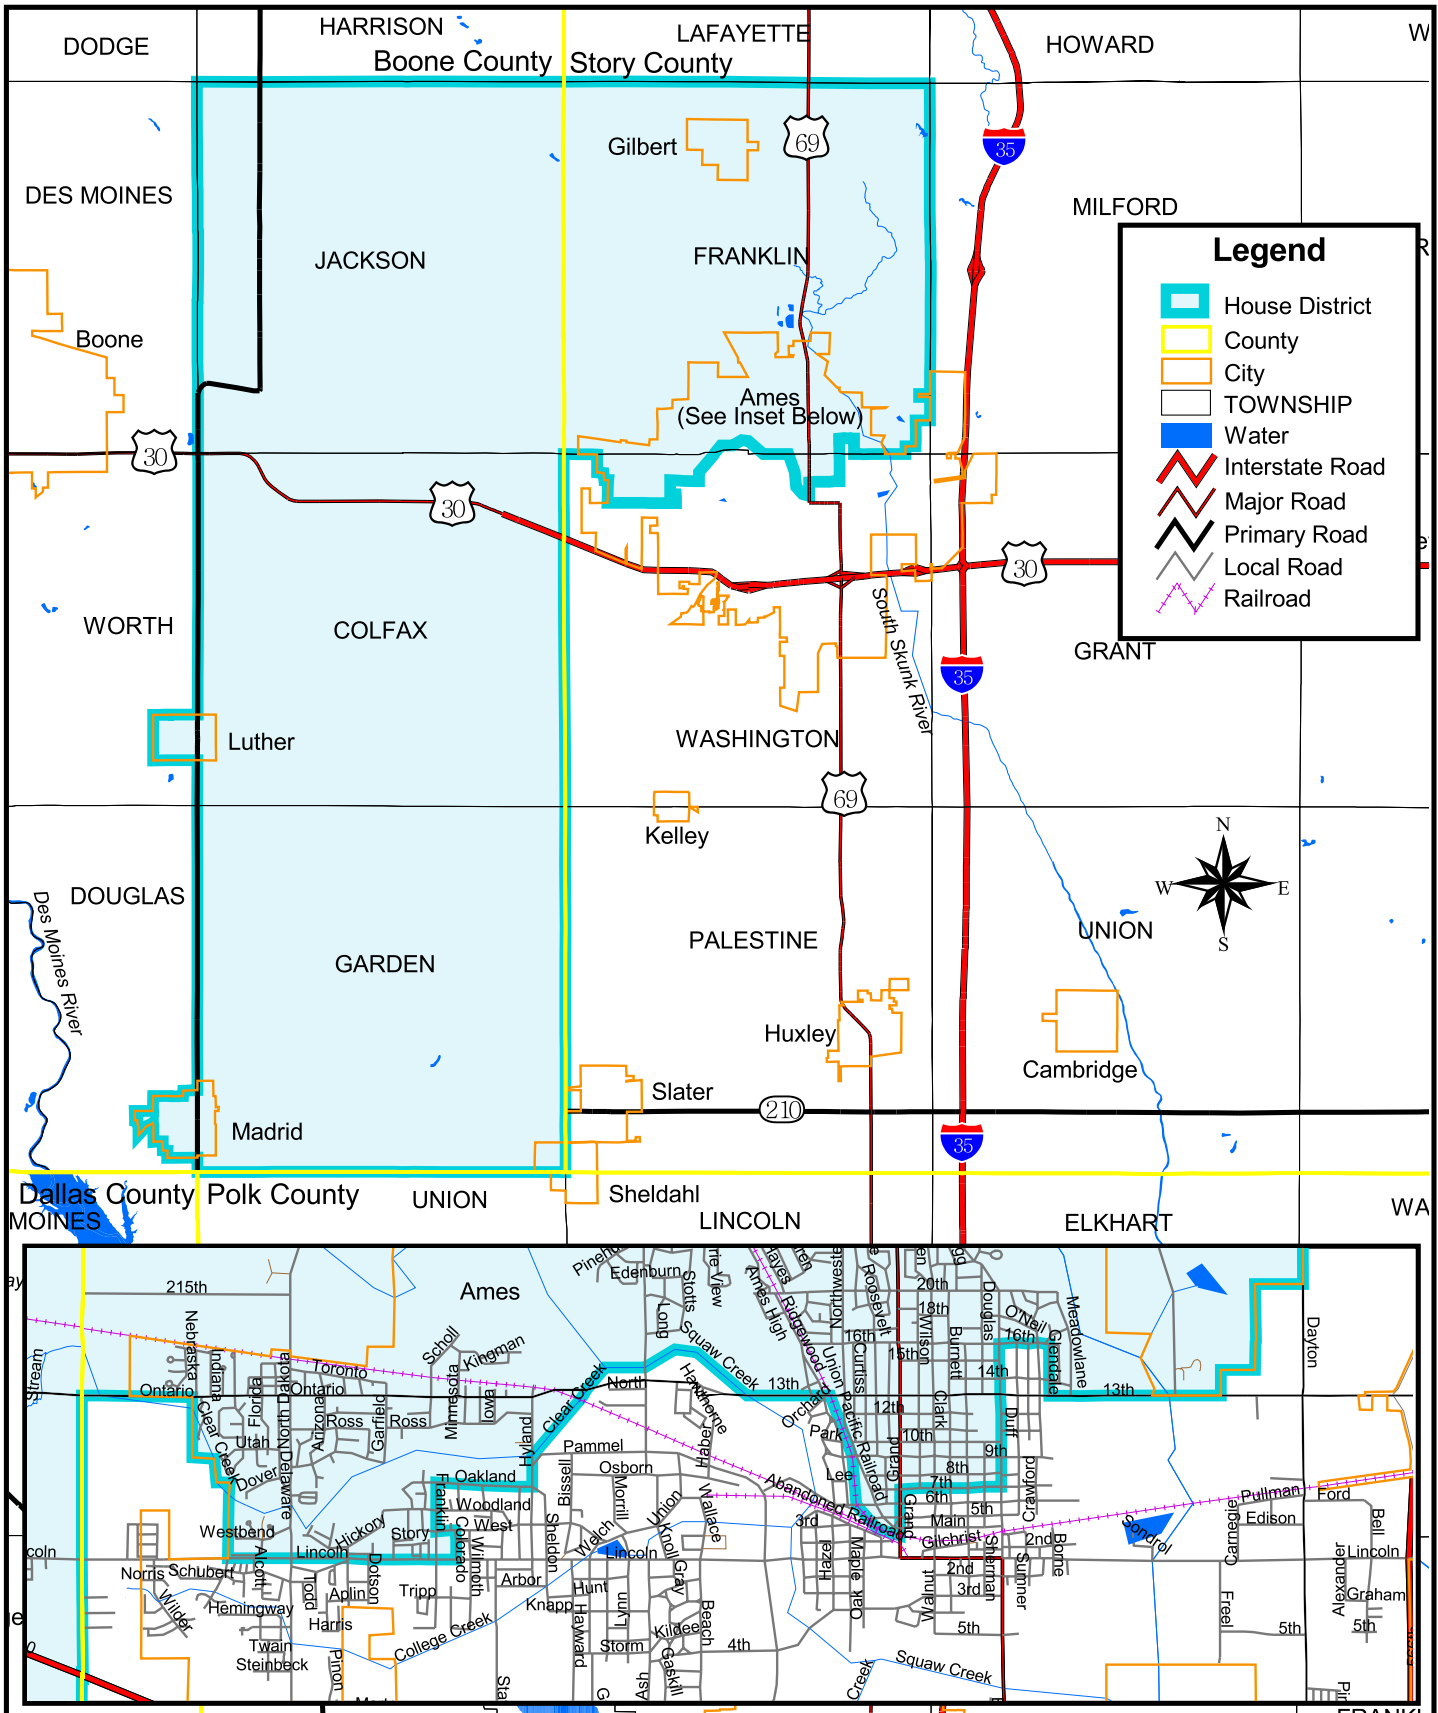

Iowa House of Representatives District 46

(Effective Beginning with the Elections in 2002 for the 80th General Assembly)

Prepared by the Legislative Service Bureau using Jan. 1, 2000, U.S. Census Bureau geographic information.