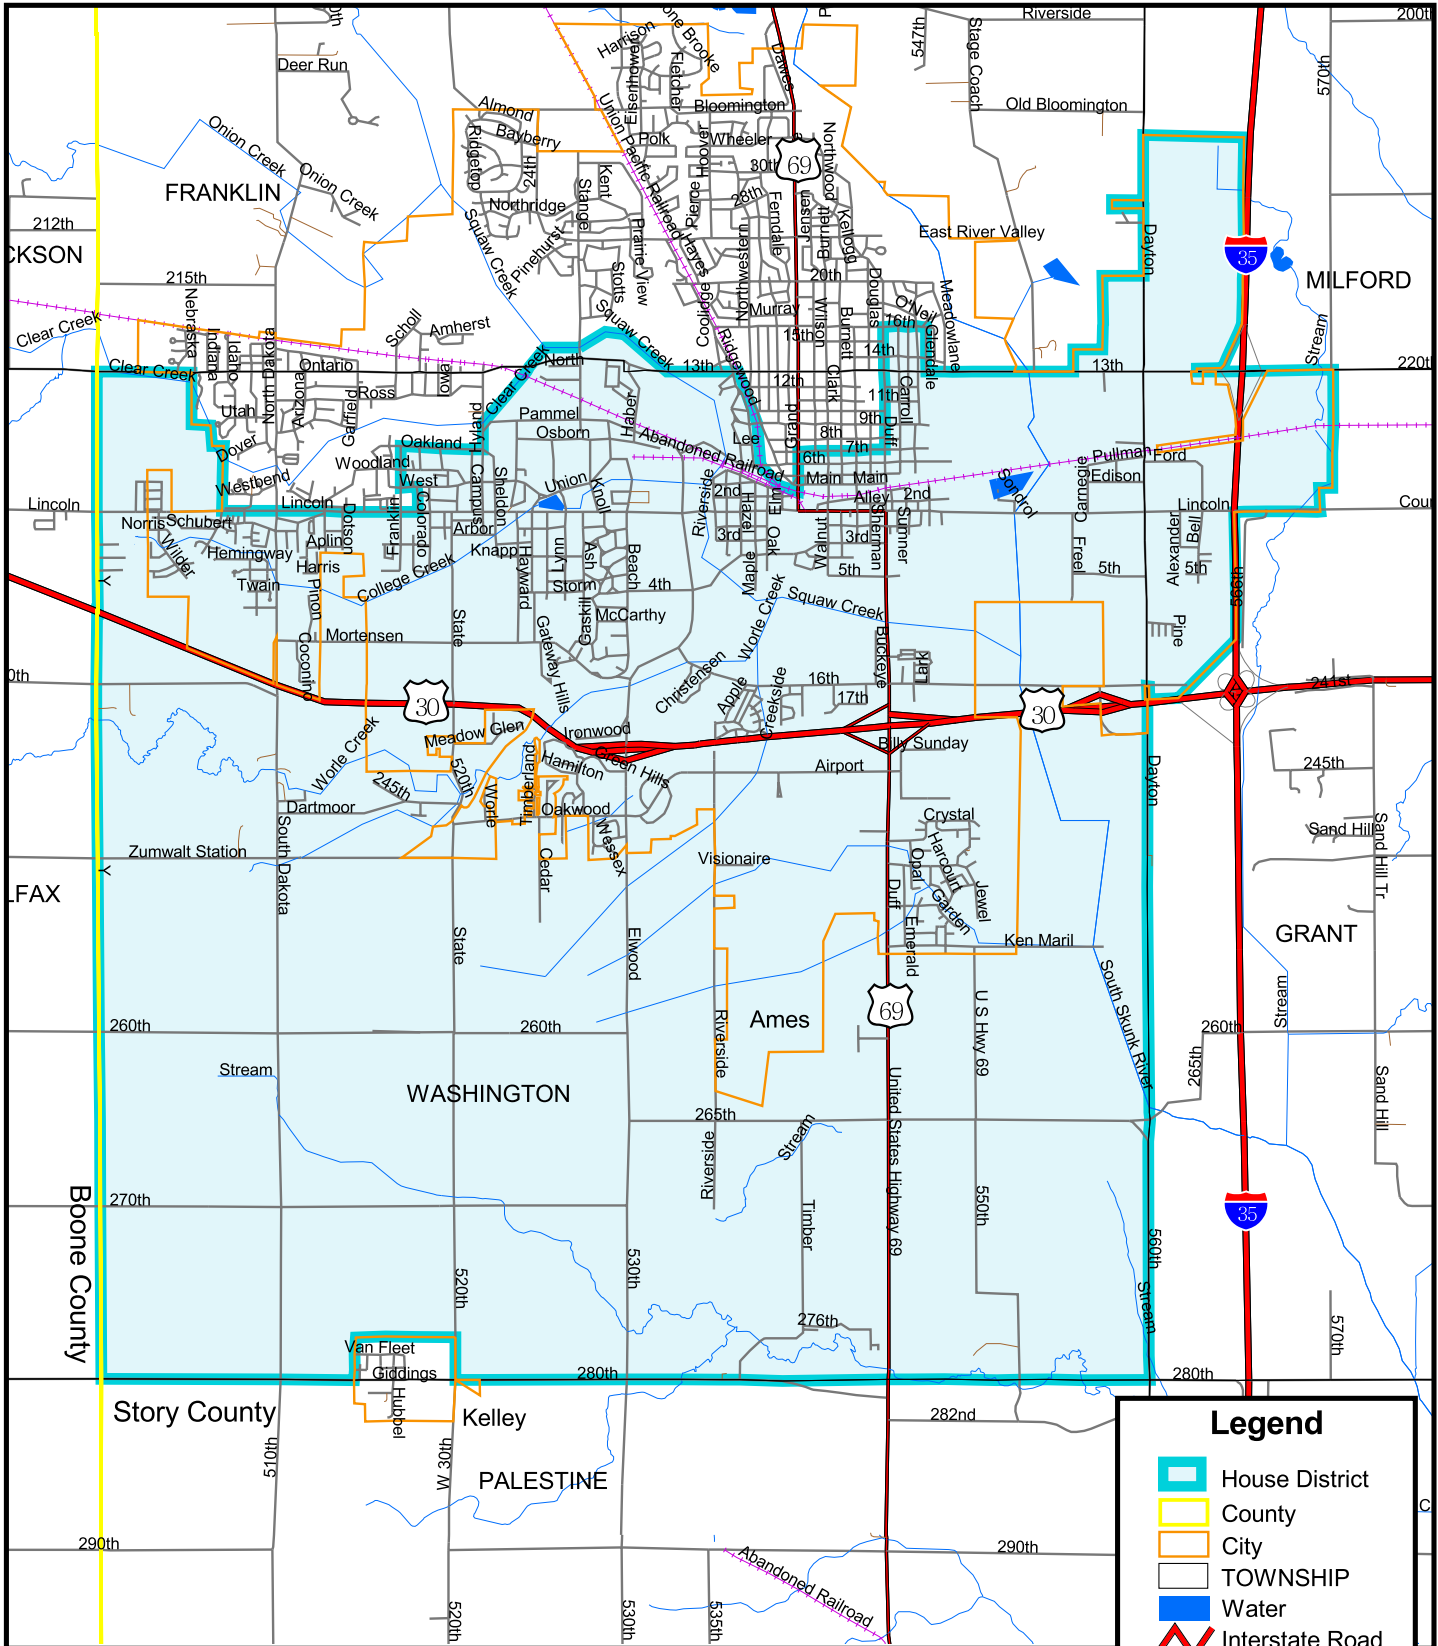

Iowa House of Representatives District 45

(Effective Beginning with the Elections in 2002 for the 80th General Assembly)

Prepared by the Legislative Service Bureau using Jan. 1, 2000, U.S. Census Bureau geographic information.

0.8 0 0.8 1.6 Miles

Legend

- House District
- County
- City
- TOWNSHIP
- Water
- Interstate Road
- Major Road
- Primary Road
- Local Road
- Railroad