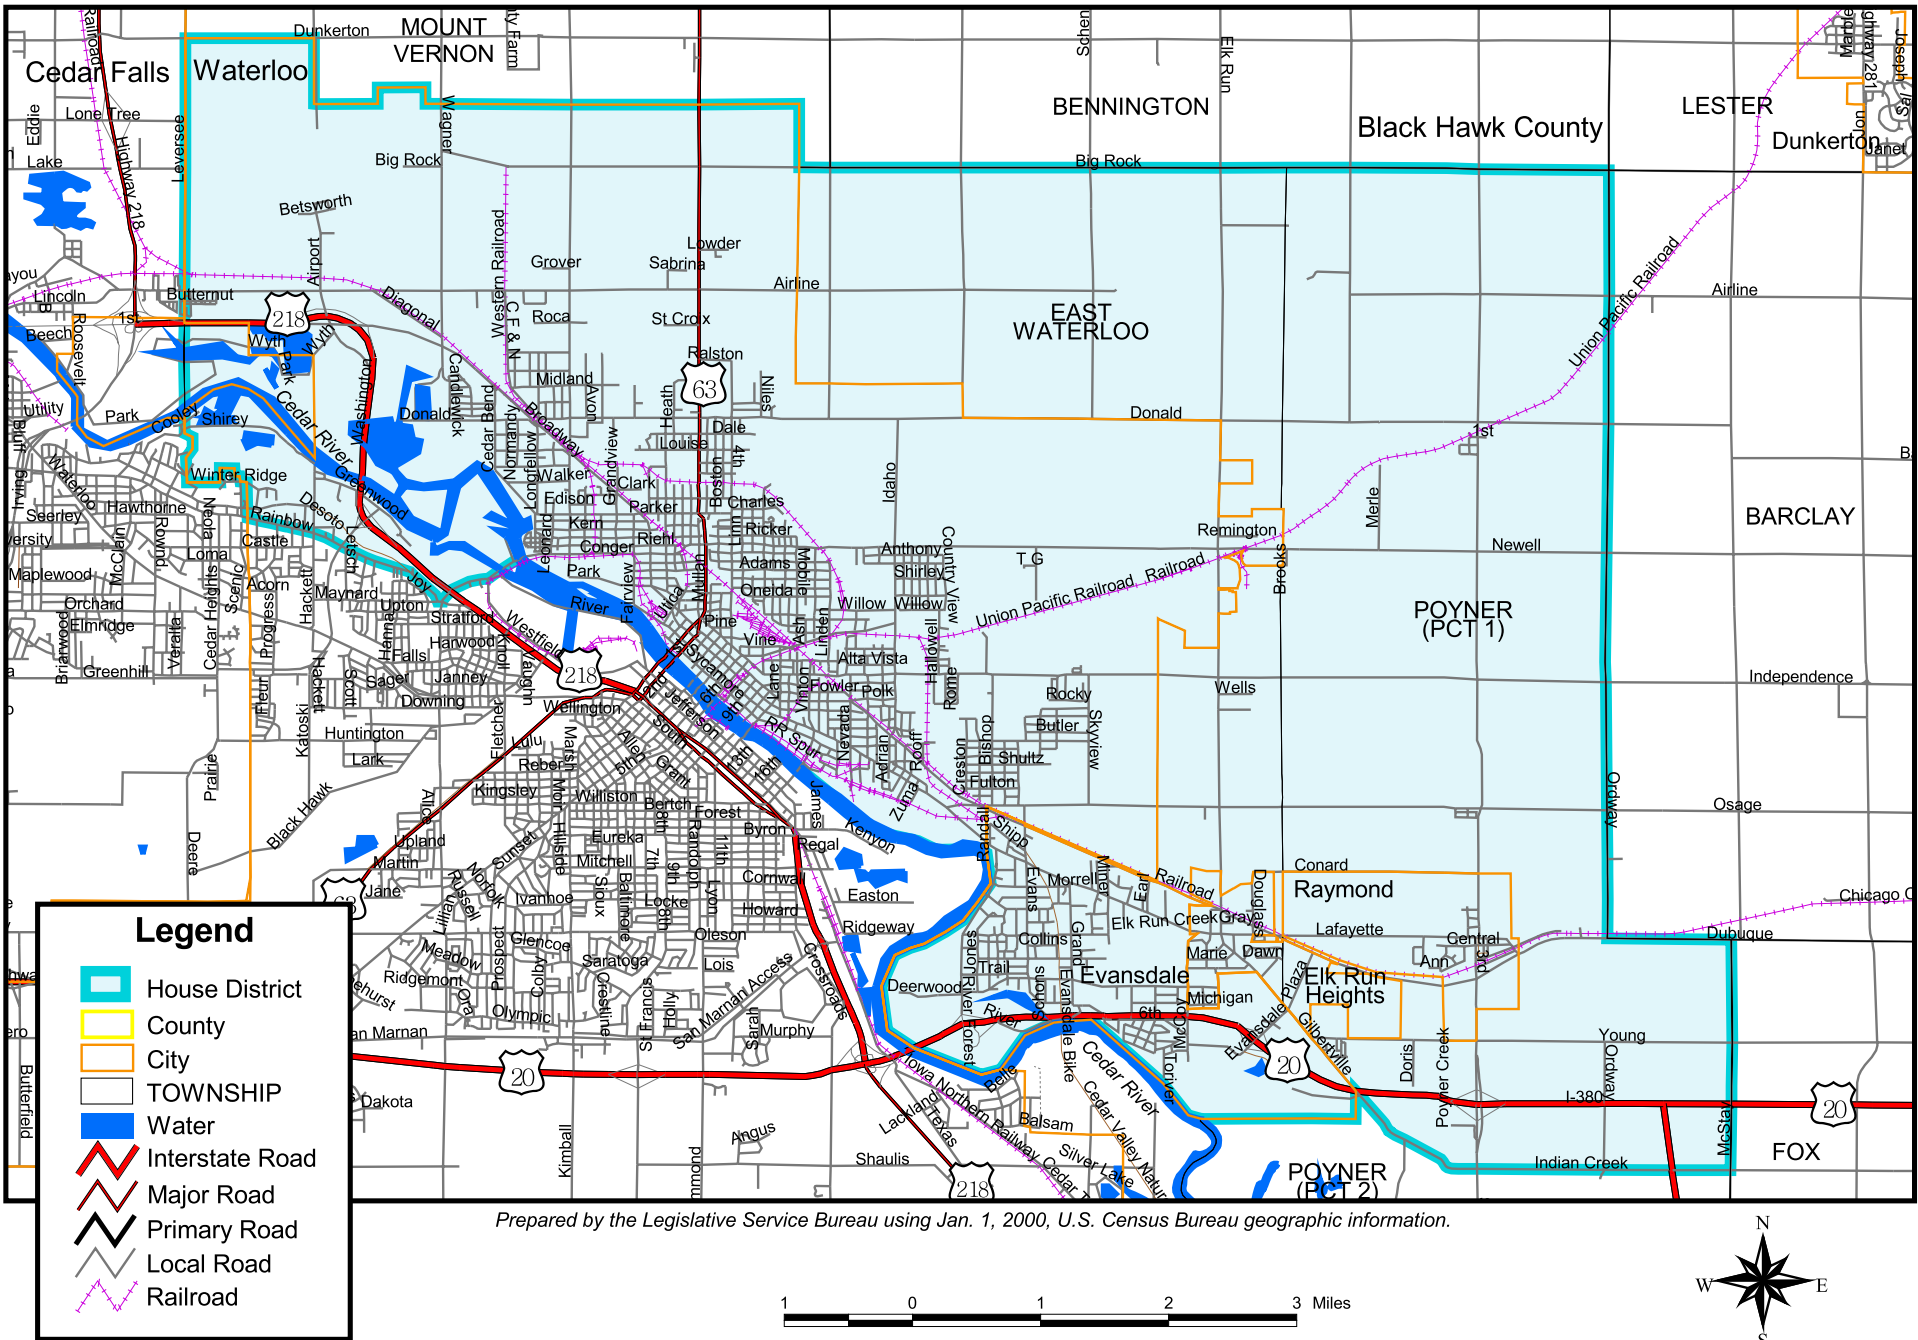

# Iowa House of Representatives District 22

(Effective Beginning with the Elections in 2002 for the 80th General Assembly)

Prepared by the Legislative Service Bureau using Jan. 1, 2000, U.S. Census Bureau geographic information.