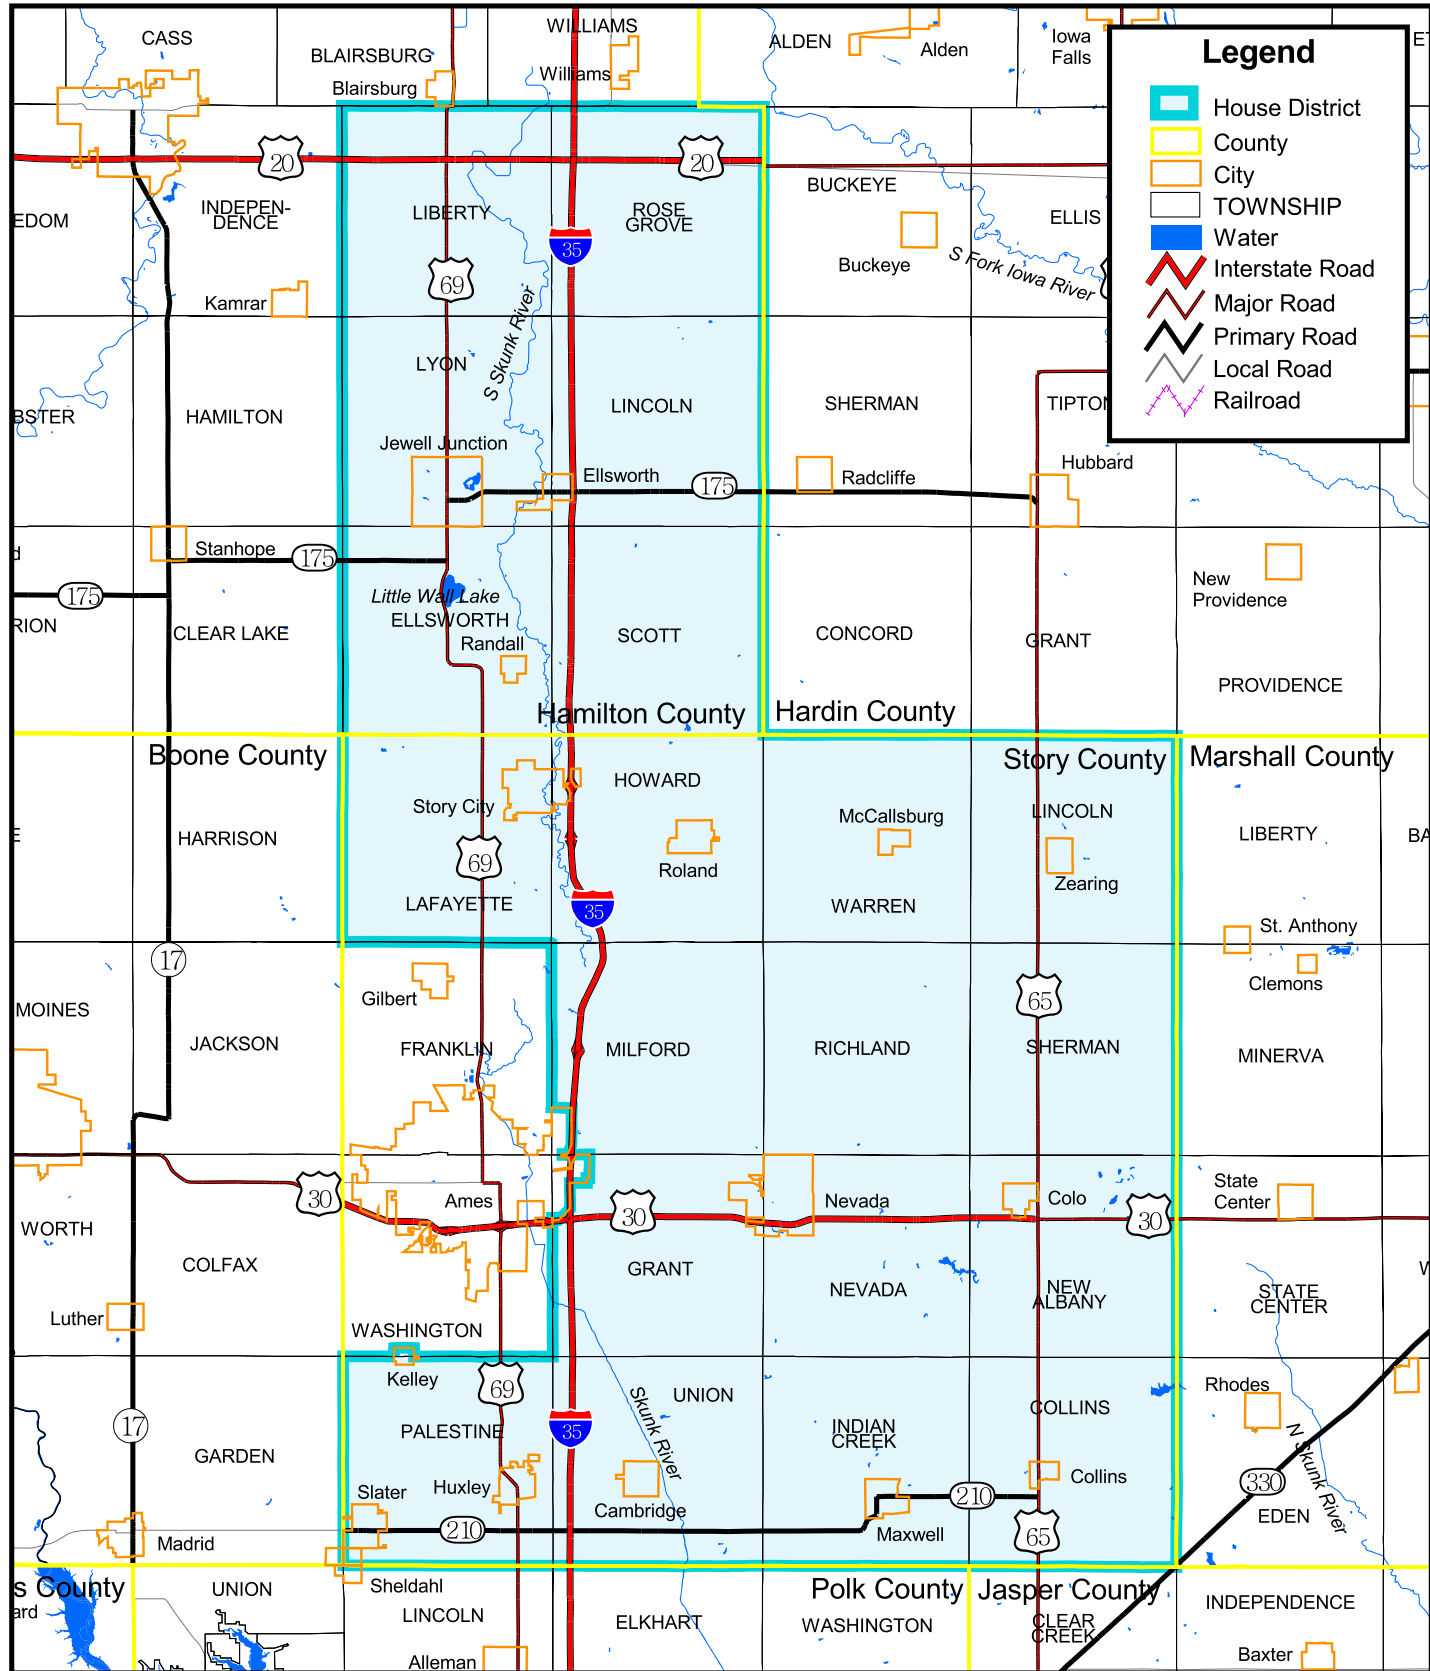

# Iowa House of Representatives District 10

(Effective Beginning with the Elections in 2002 for the 80th General Assembly)

Prepared by the Legislative Service Bureau using Jan. 1, 2000, U.S. Census Bureau geographic information.

7 0 7 Miles