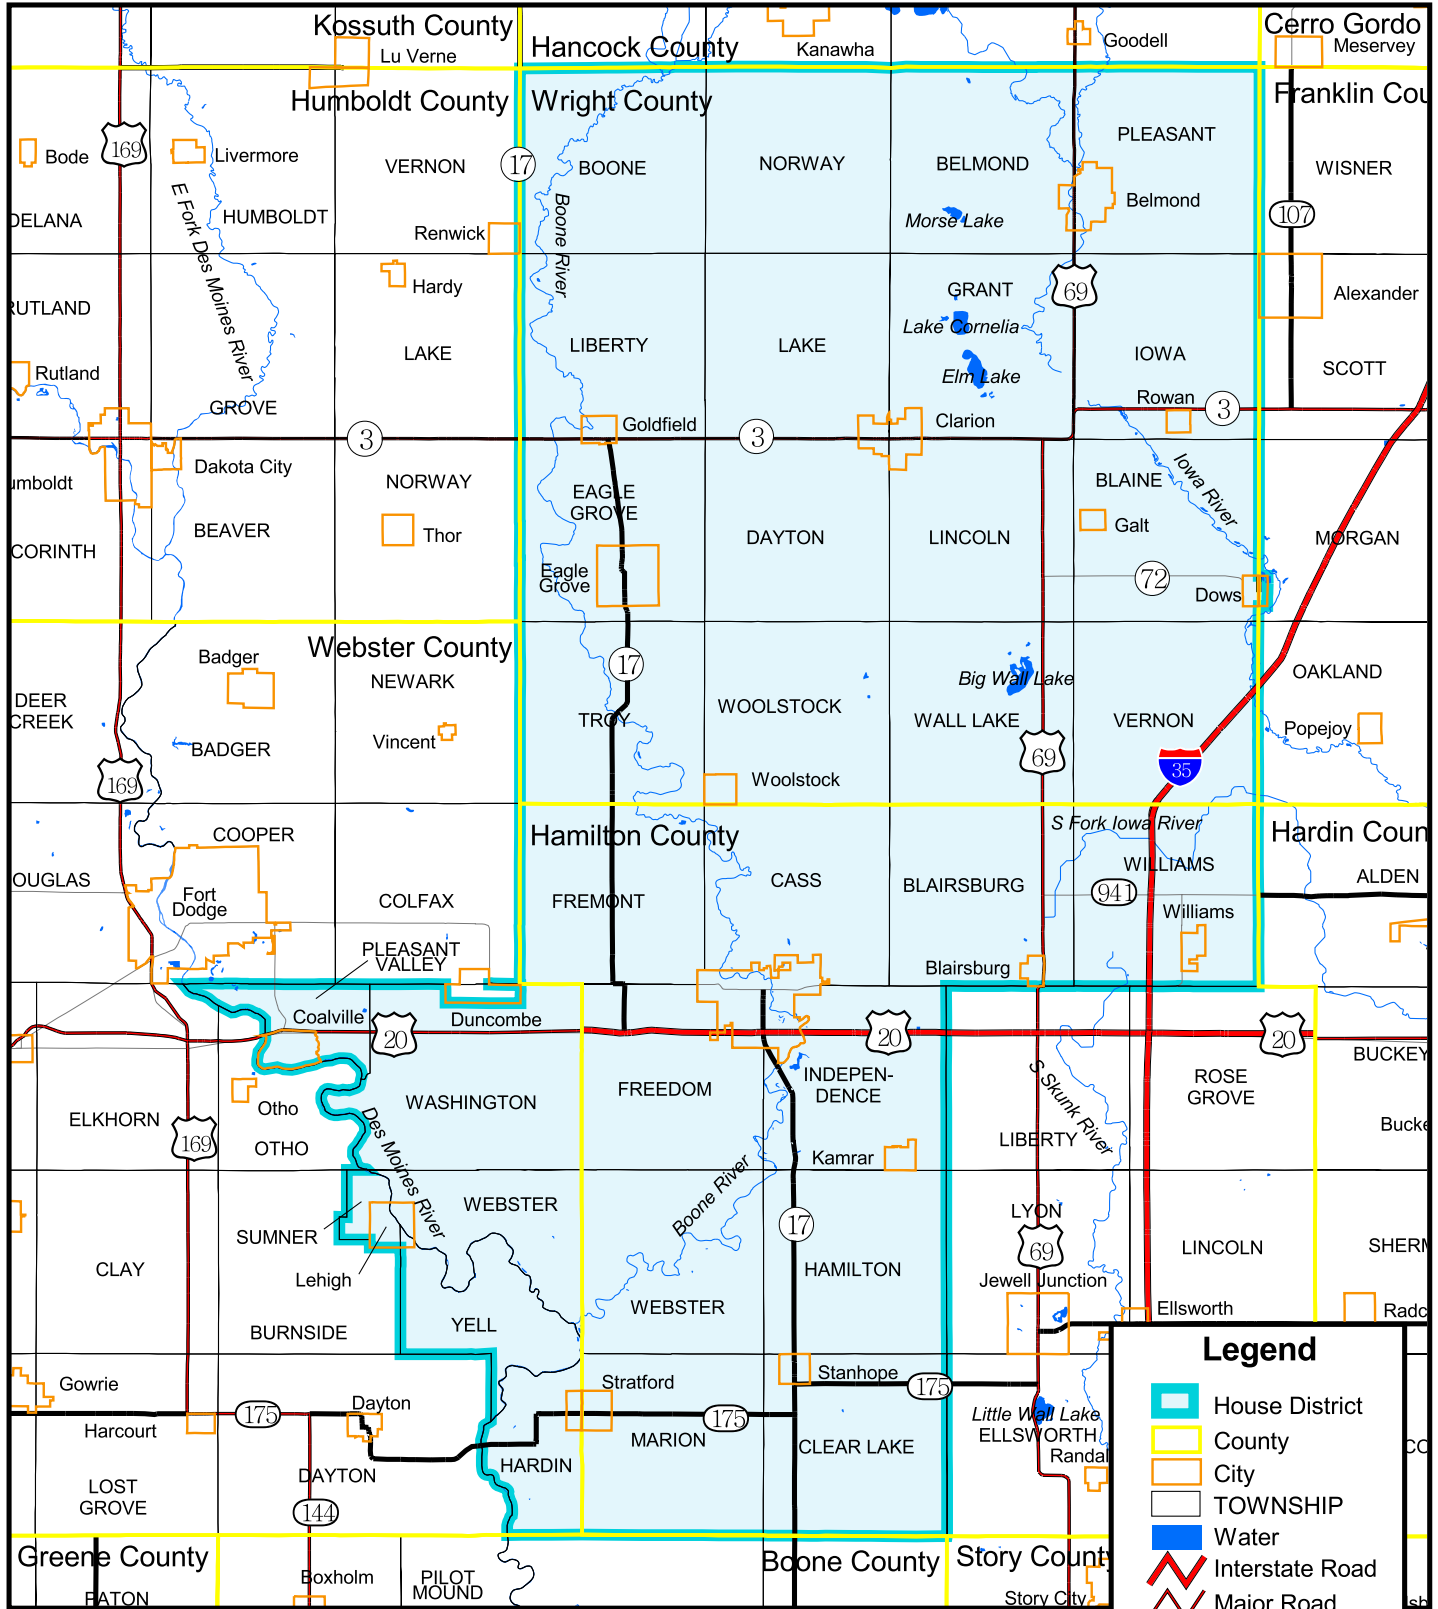

Iowa House of Representatives District 9

(Effective Beginning with the Elections in 2002 for the 80th General Assembly)

Prepared by the Legislative Service Bureau using Jan. 1, 2000, U.S. Census Bureau geographic information.

Legend

- House District
- County
- City
- TOWNSHIP
- Water
- Interstate Road
- Major Road
- Primary Road
- Local Road
- Railroad