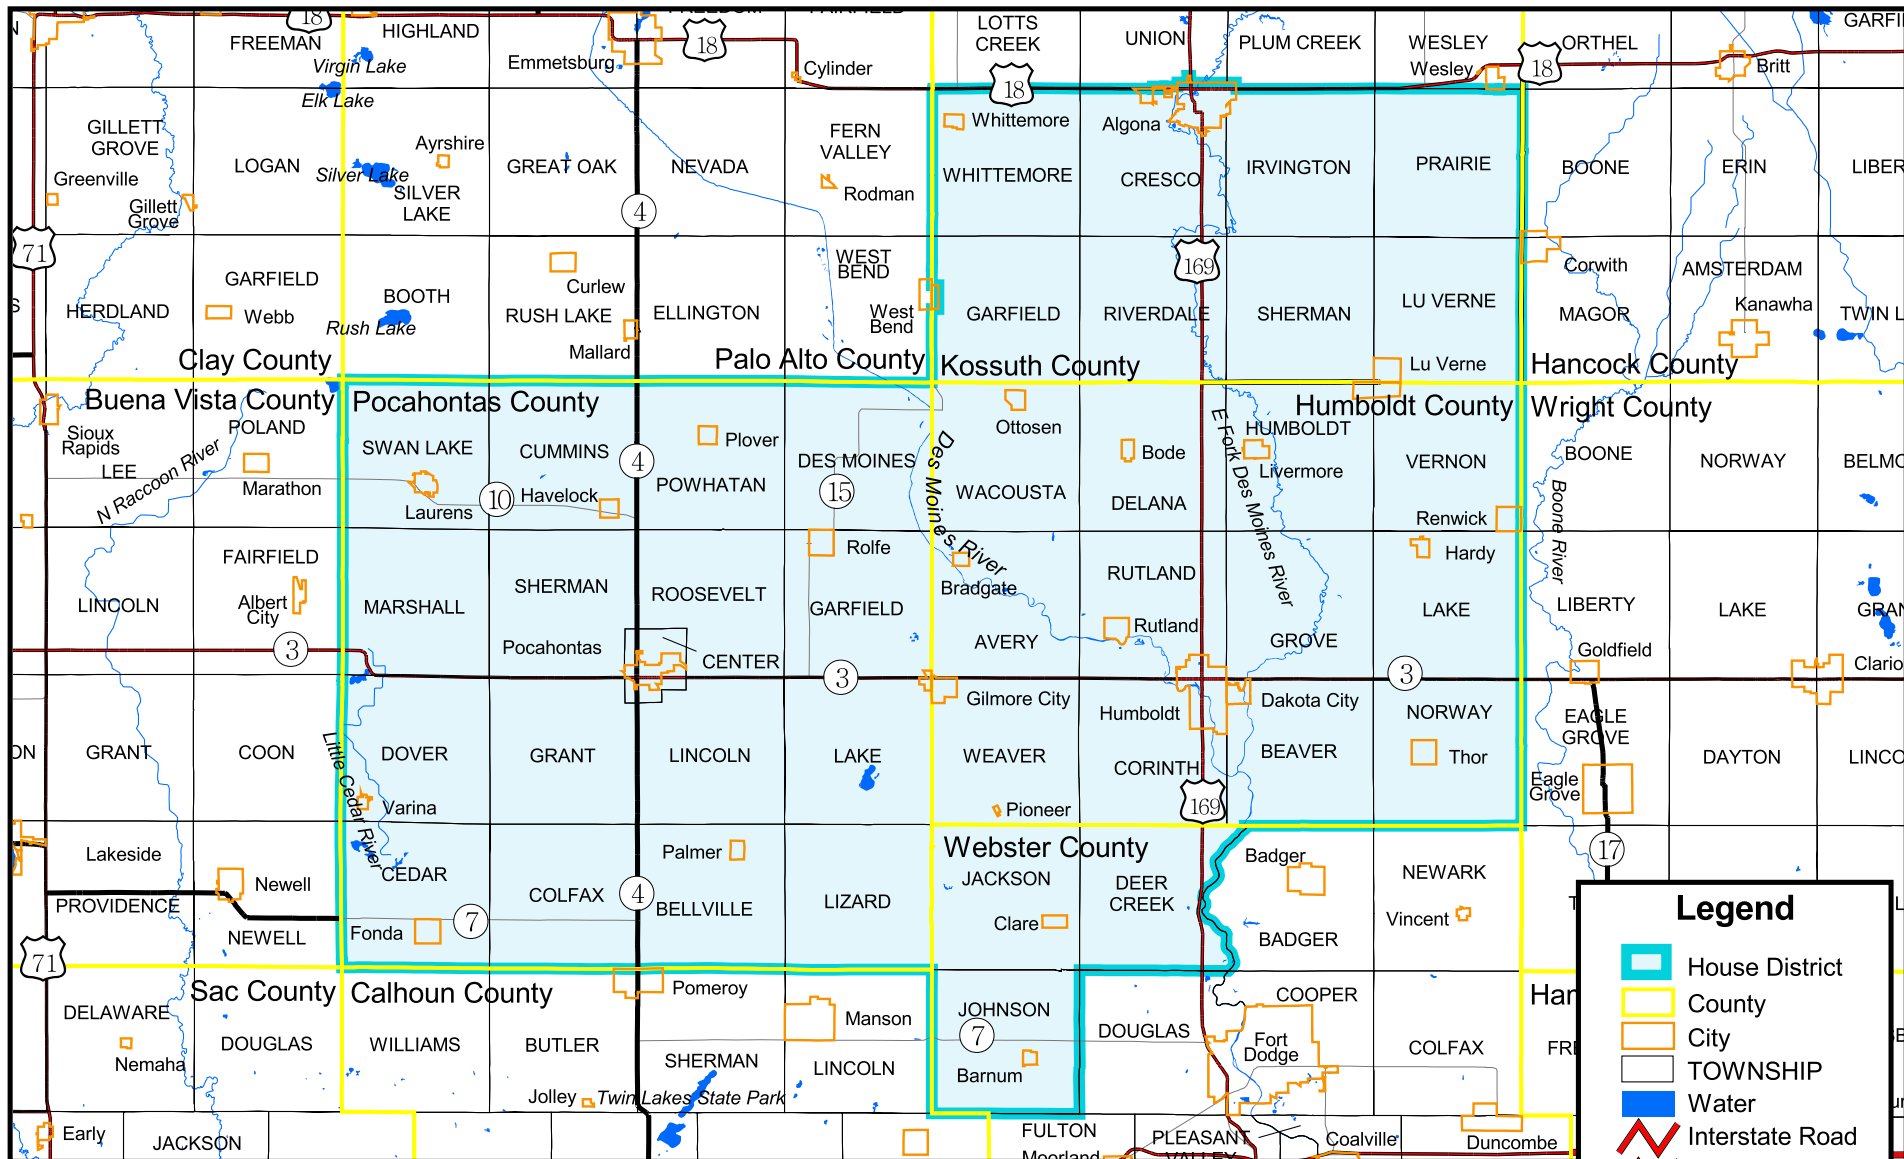

Iowa House of Representatives District 8

(Effective Beginning with the Elections in 2002 for the 80th General Assembly)

Prepared by the Legislative Service Bureau using Jan. 1, 2000, U.S. Census Bureau geographic information.

Legend

- House District
- County
- City
- TOWNSHIP
- Water
- Interstate Road
- Major Road
- Primary Road
- Local Road
- Railroad