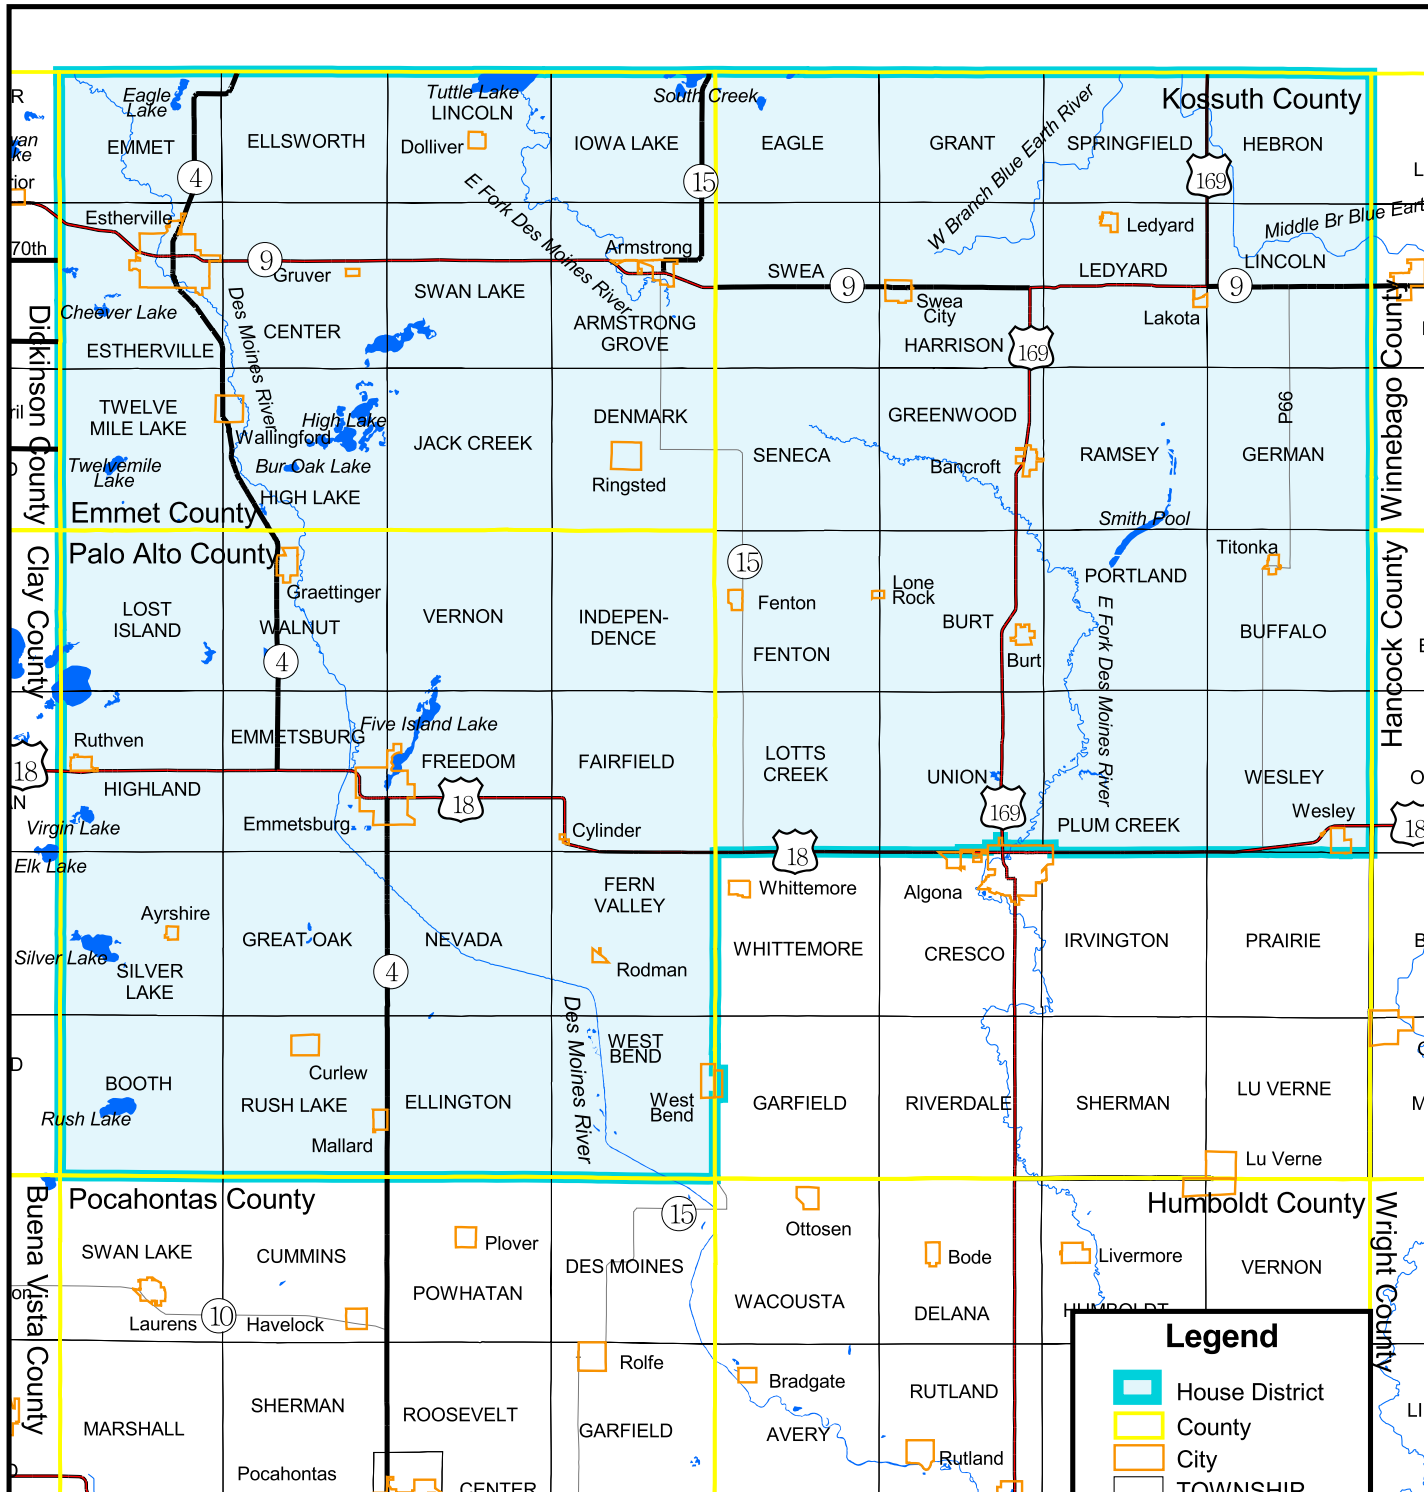

# Iowa House of Representatives District 7

(Effective Beginning with the Elections in 2002 for the 80th General Assembly)

Prepared by the Legislative Service Bureau using Jan. 1, 2000, U.S. Census Bureau geographic information.

**Legend**

- House District
- County
- City
- TOWNSHIP
- Water
- Interstate Road
- Major Road
- Primary Road
- Local Road
- Railroad