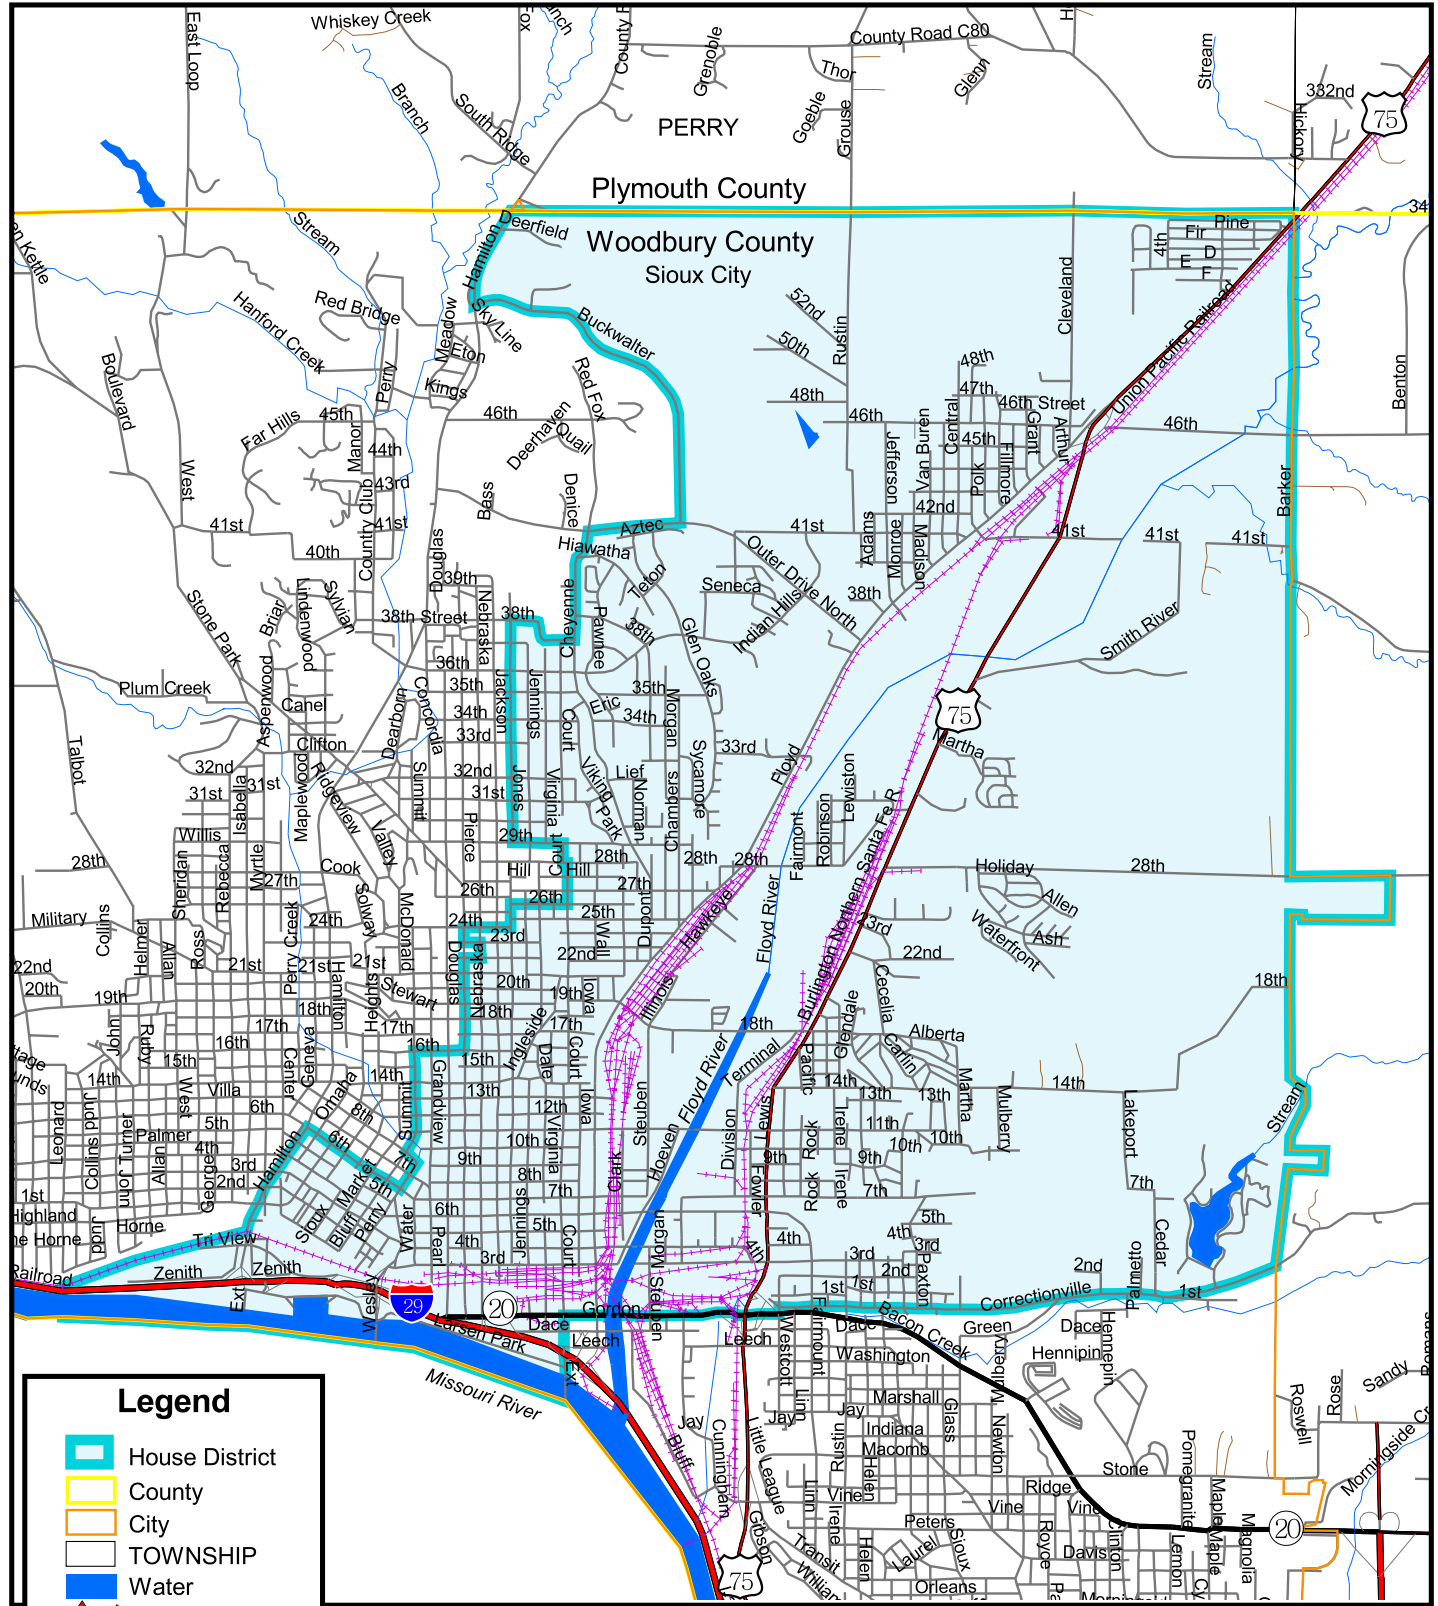

Iowa House of Representatives District 2

(Effective Beginning with the Elections in 2002 for the 80th General Assembly)

Prepared by the Legislative Service Bureau using Jan. 1, 2000, U.S. Census Bureau geographic information.