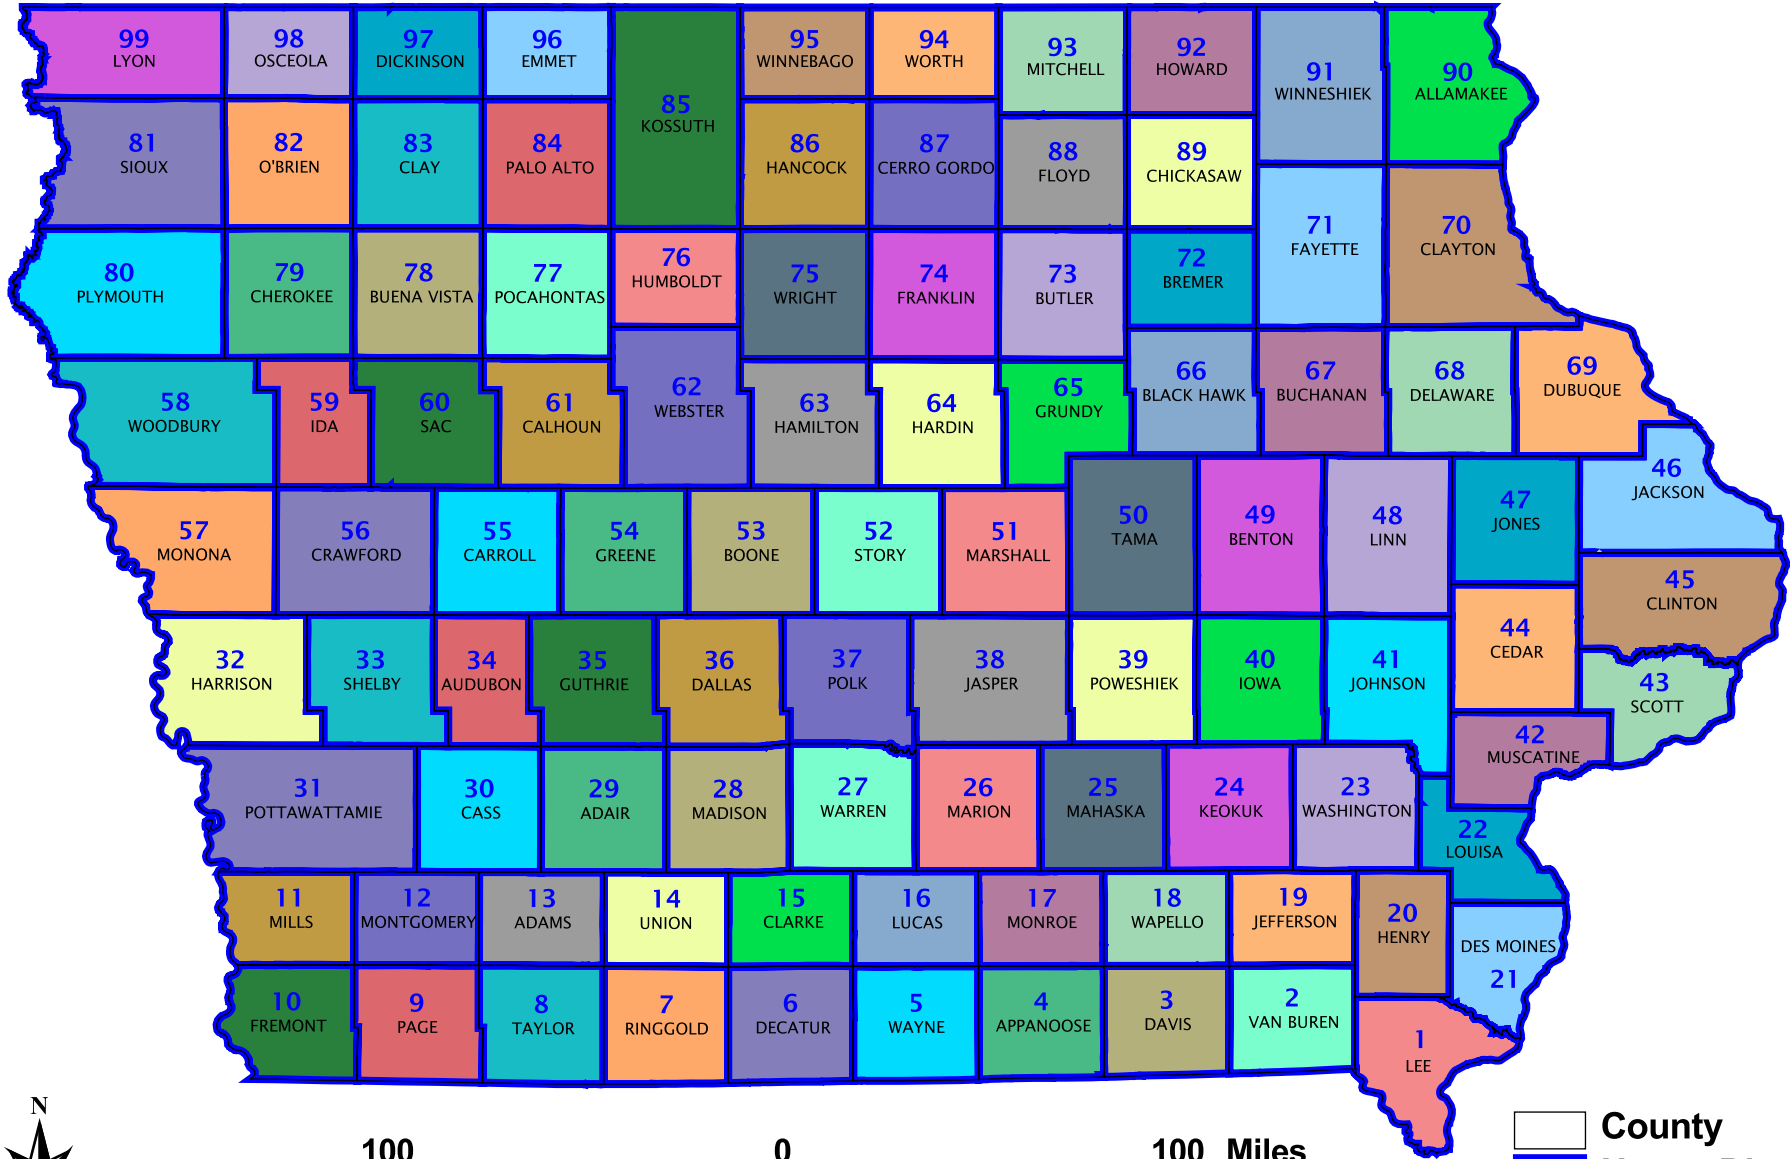

Iowa House Districts 1907-1964

- County
- House District