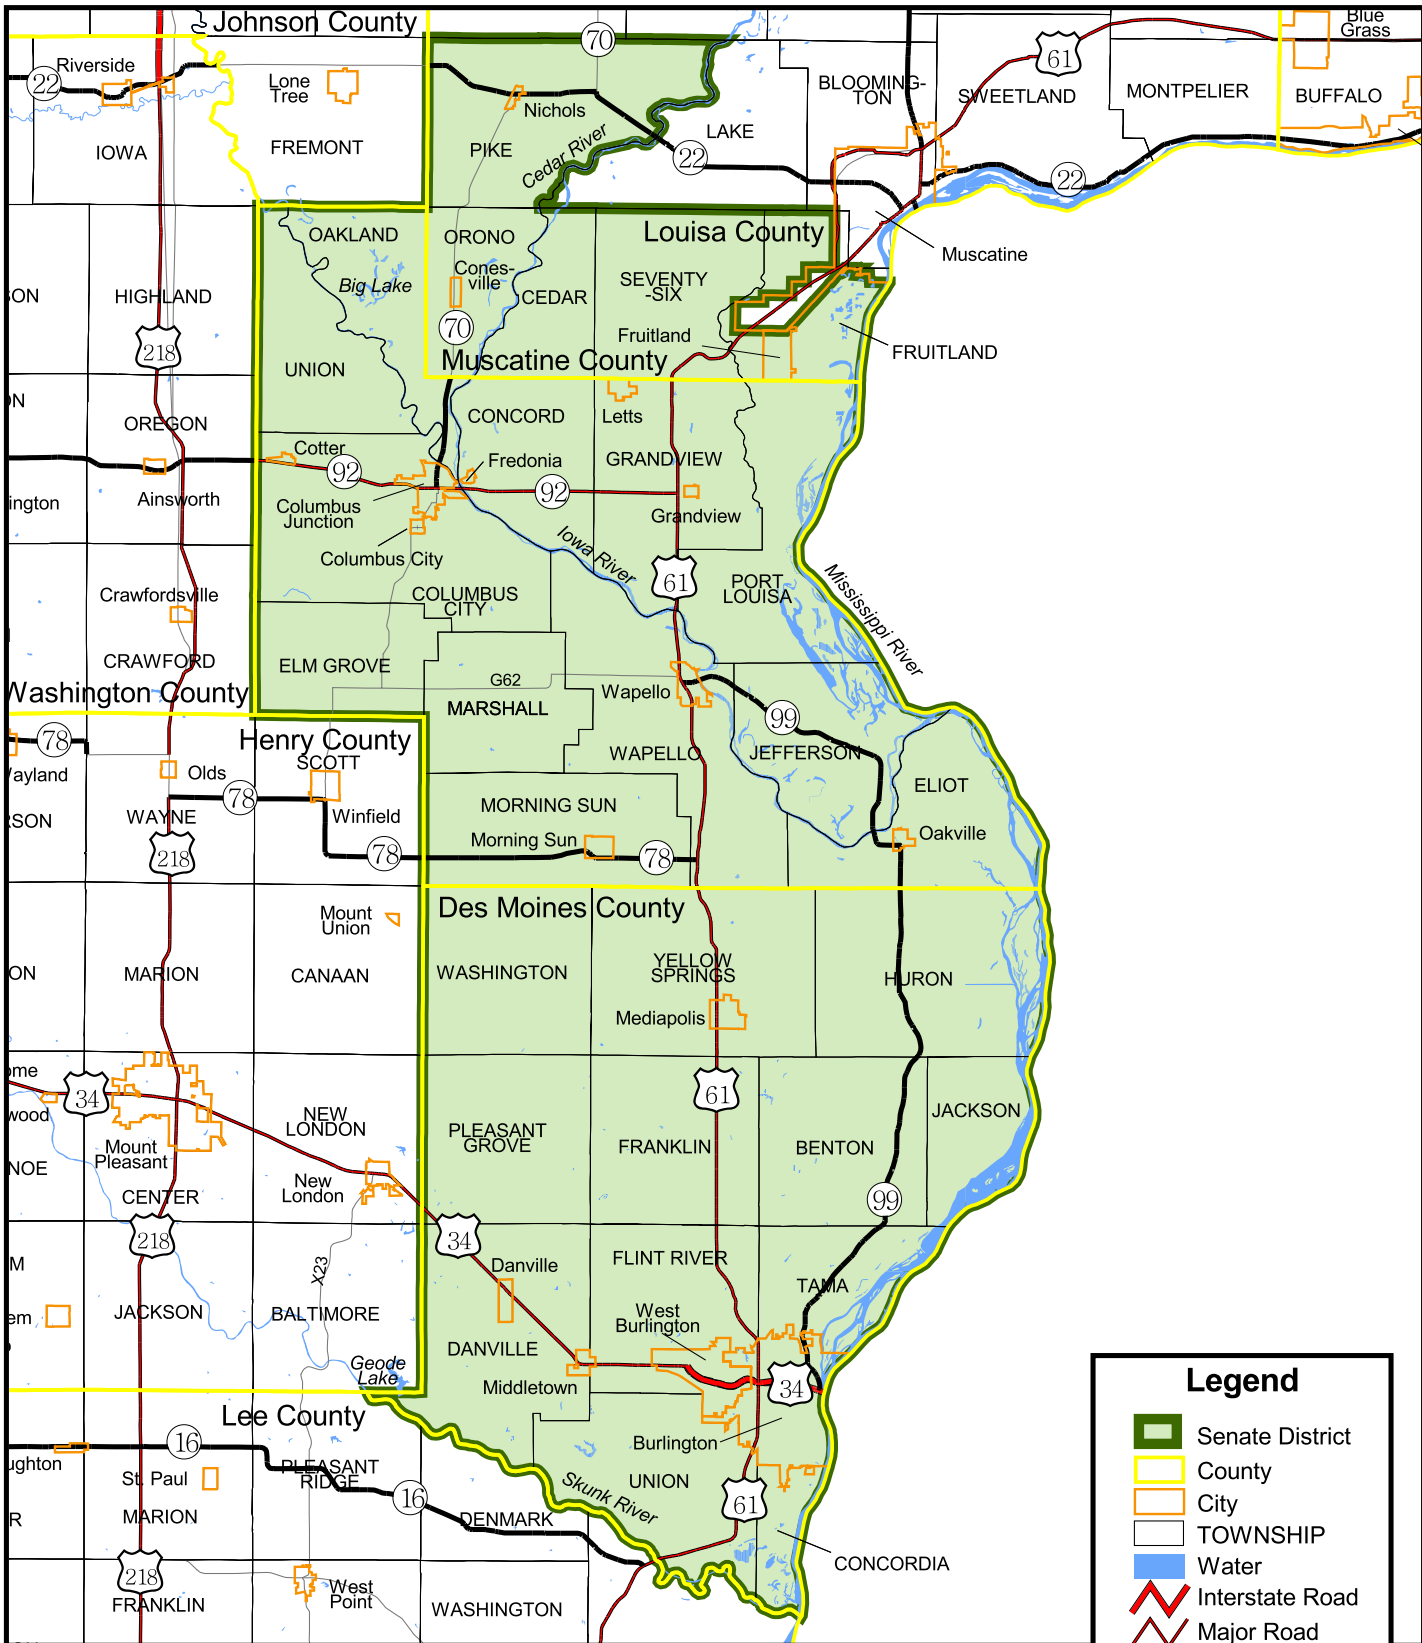

Iowa Senate District 44

(Effective Beginning with the Elections in 2002 for the 80th General Assembly)

Prepared by the Legislative Service Bureau using Jan. 1, 2000, U.S. Census Bureau geographic information.

Legend

- Senate District
- County
- City
- TOWNSHIP
- Water
- Interstate Road
- Major Road
- Primary Road
- Local Road
- Railroad