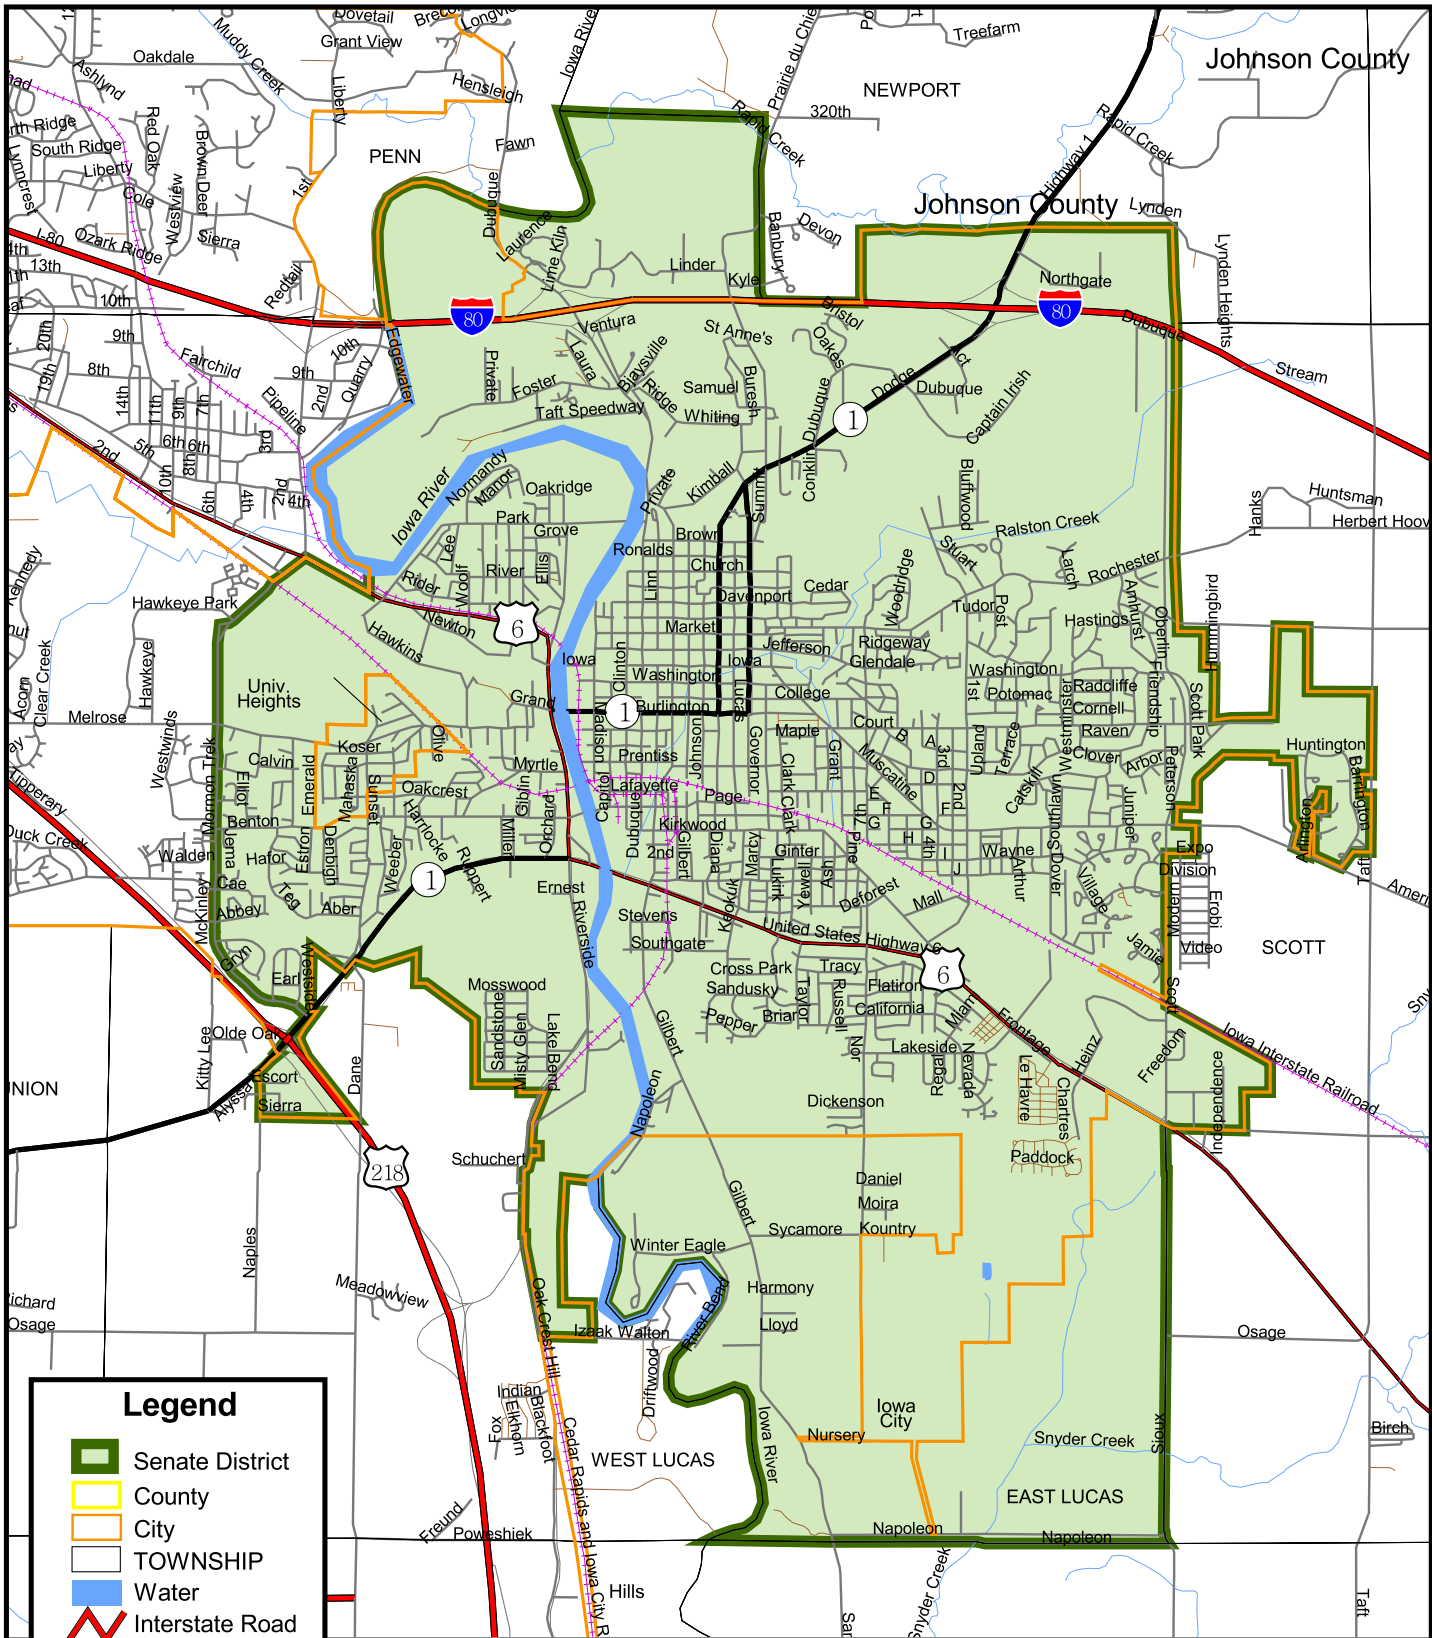

Iowa Senate District 39

(Effective Beginning with the Elections in 2002 for the 80th General Assembly)

Prepared by the Legislative Service Bureau using Jan. 1, 2000, U.S. Census Bureau geographic information.

1 0 1 2 Miles