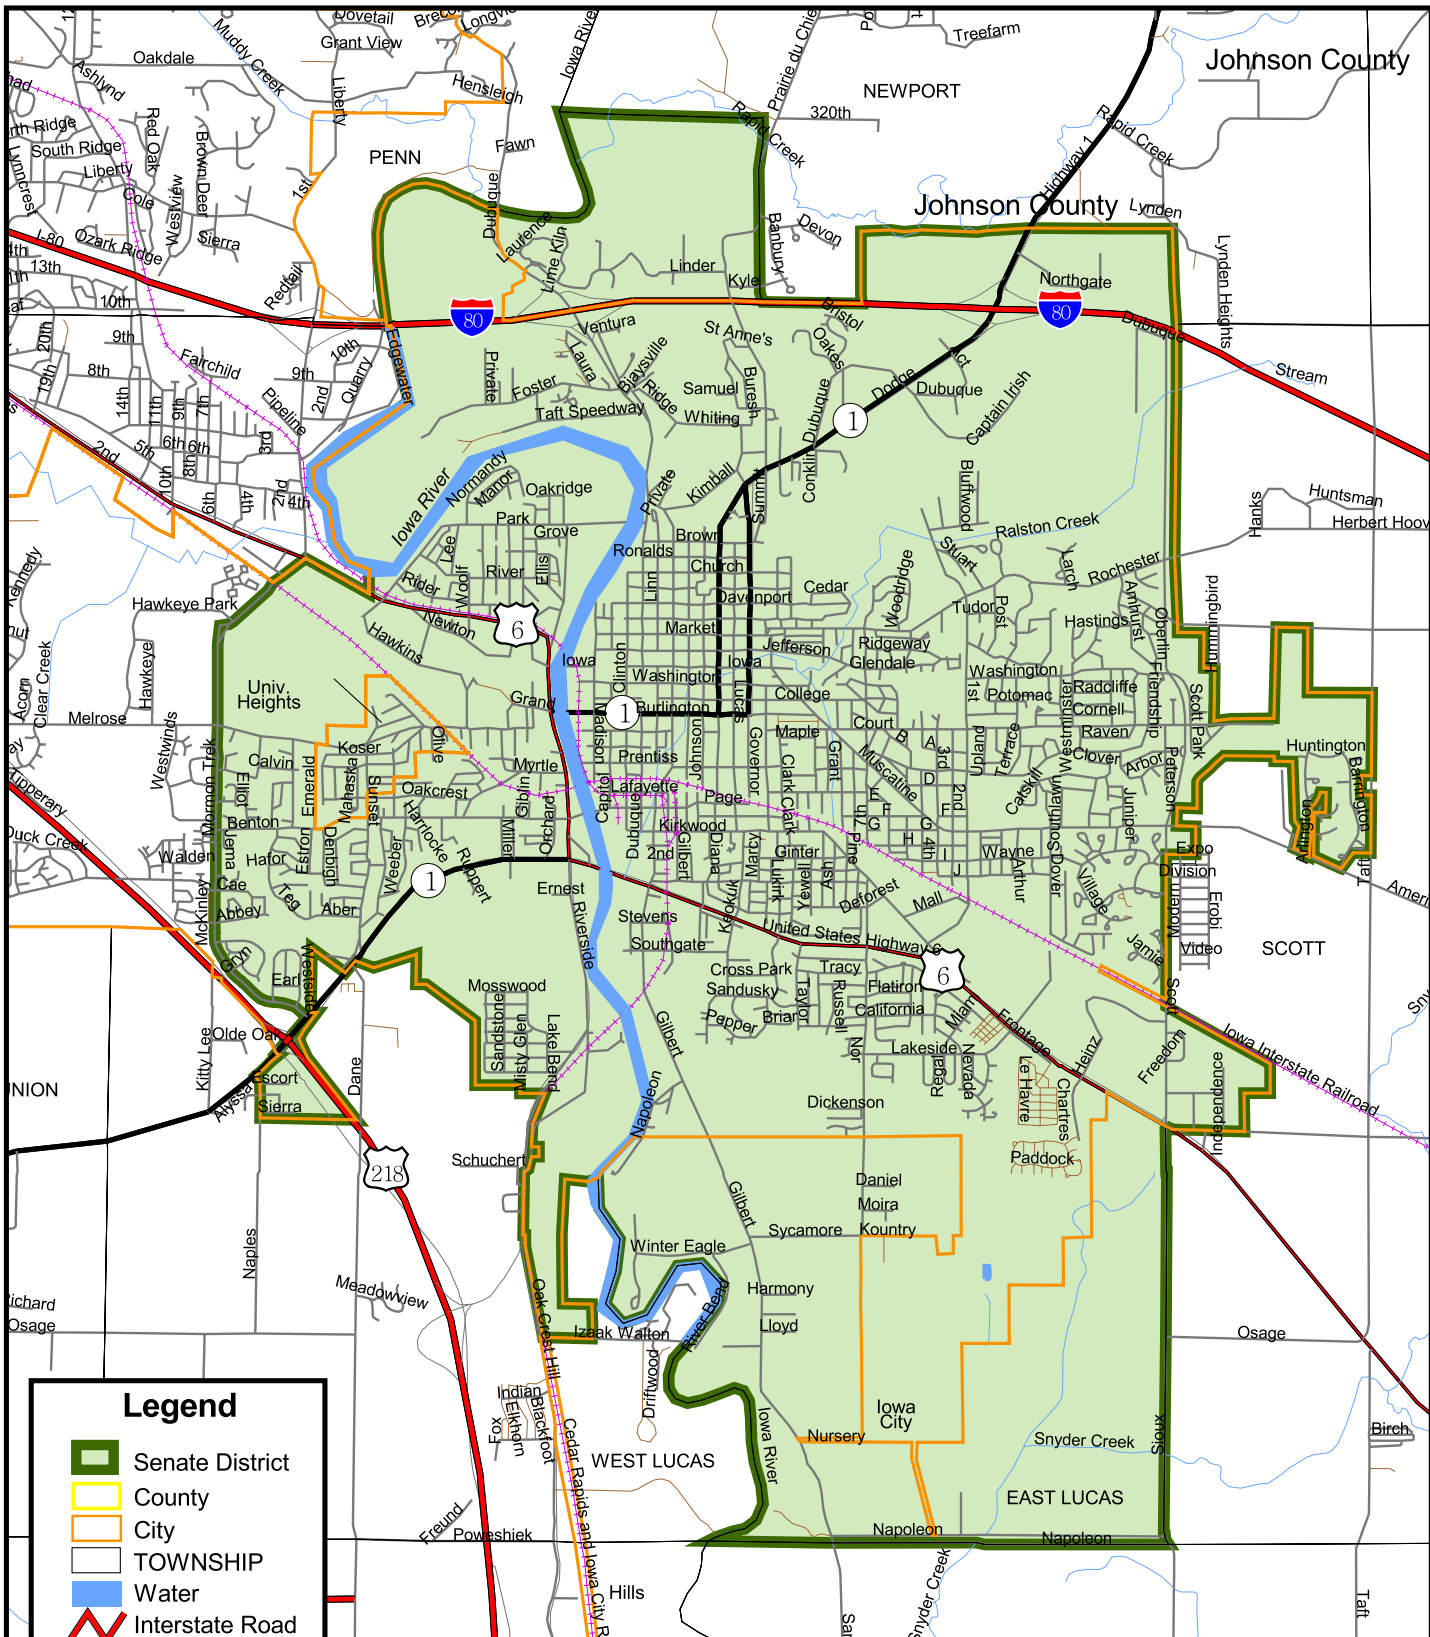

# Iowa Senate District 39

(Effective Beginning with the Elections in 2002 for the 80th General Assembly)

**Legend**

- Senate District
- County
- City
- TOWNSHIP
- Water
- Interstate Road
- Major Road
- Primary Road
- Local Road
- Railroad

Prepared by the Legislative Service Bureau using Jan. 1, 2000, U.S. Census Bureau geographic information.