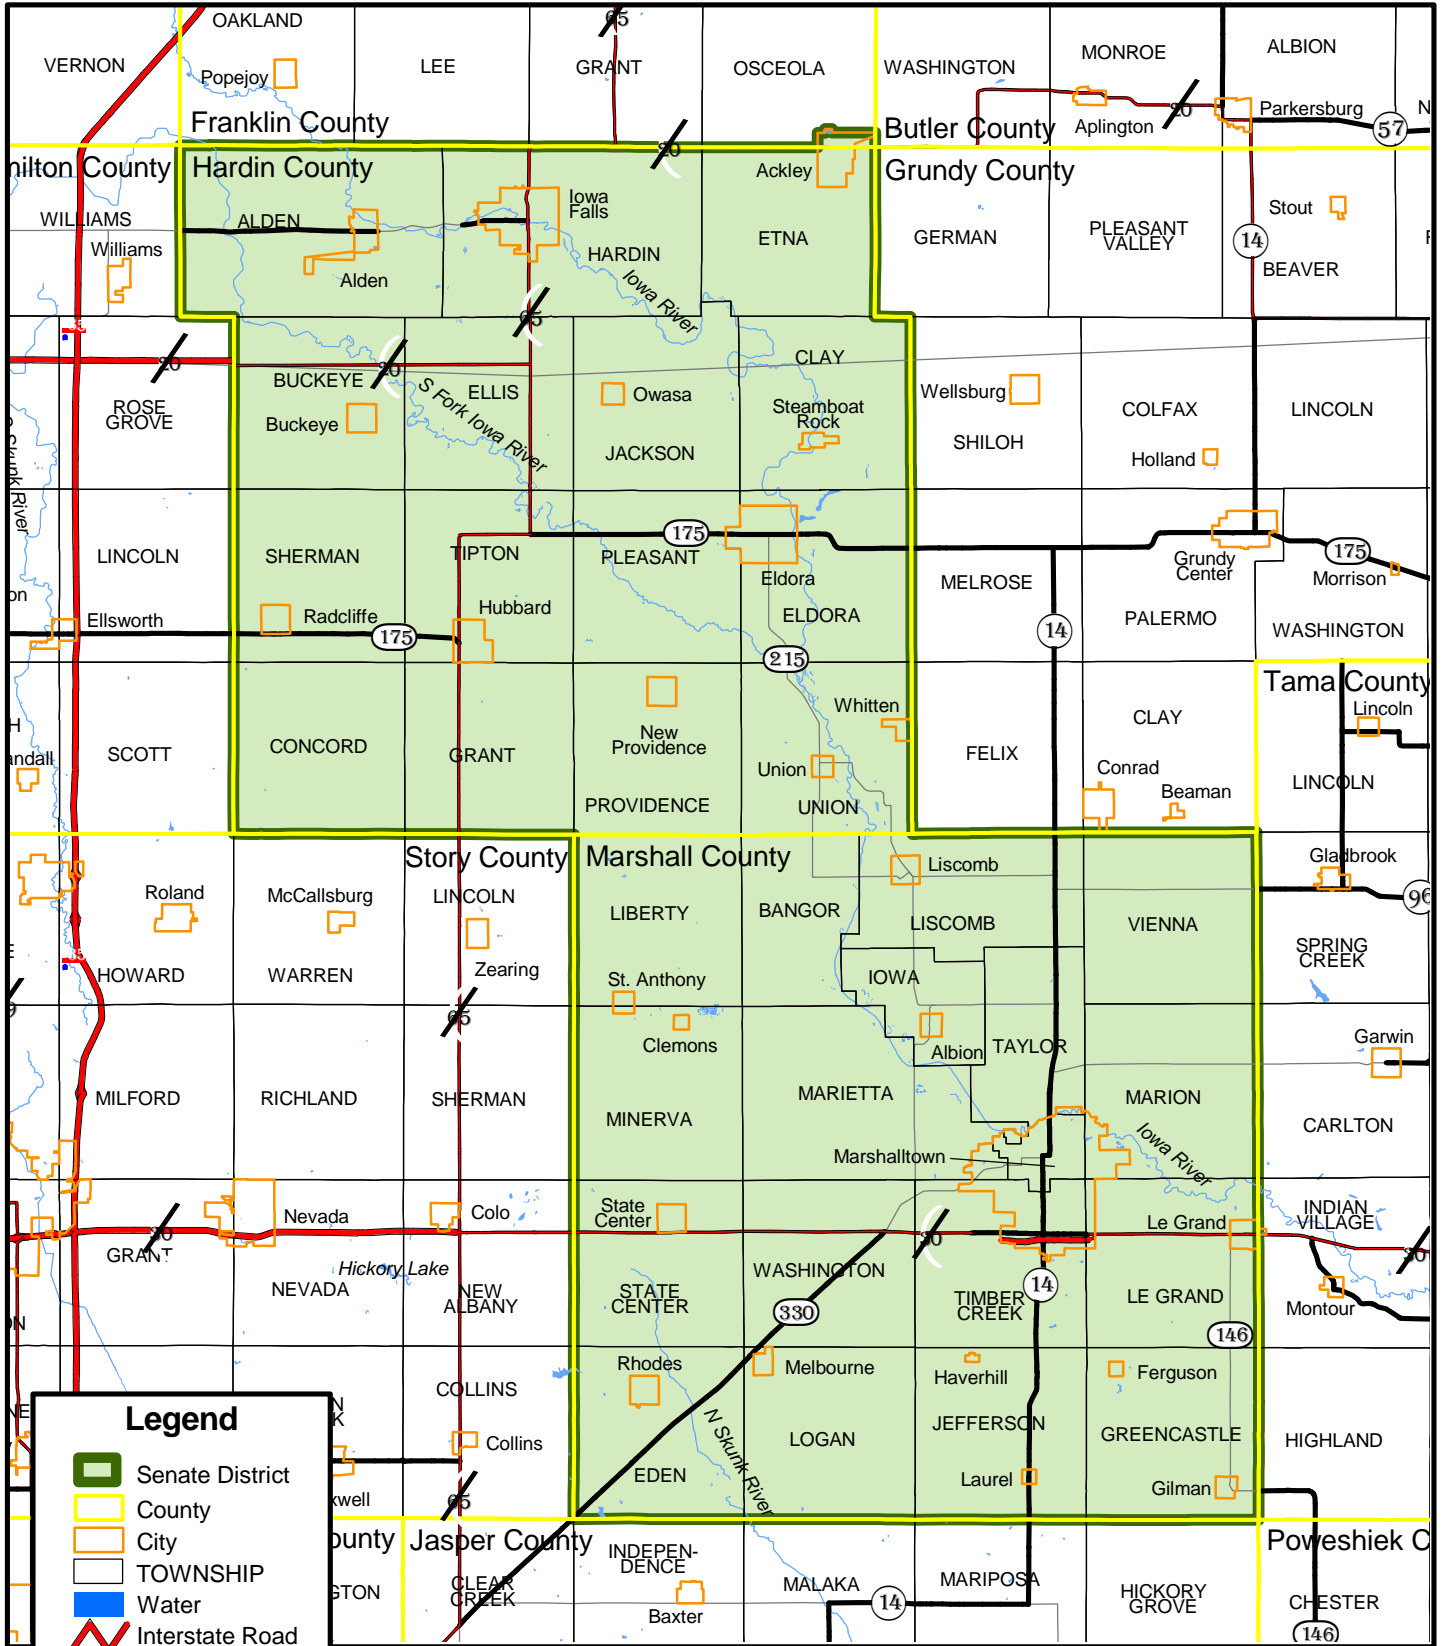

Iowa Senate District 22

(Effective Beginning with the Elections in 2002 for the 80th General Assembly)

Legend

- Senate District
- County
- City
- TOWNSHIP
- Water
- Interstate Road
- Major Road
- Primary Road
- Local Road
- Railroad

Prepared by the Legislative Service Bureau using Jan. 1, 2000, U.S. Census Bureau geographic information.