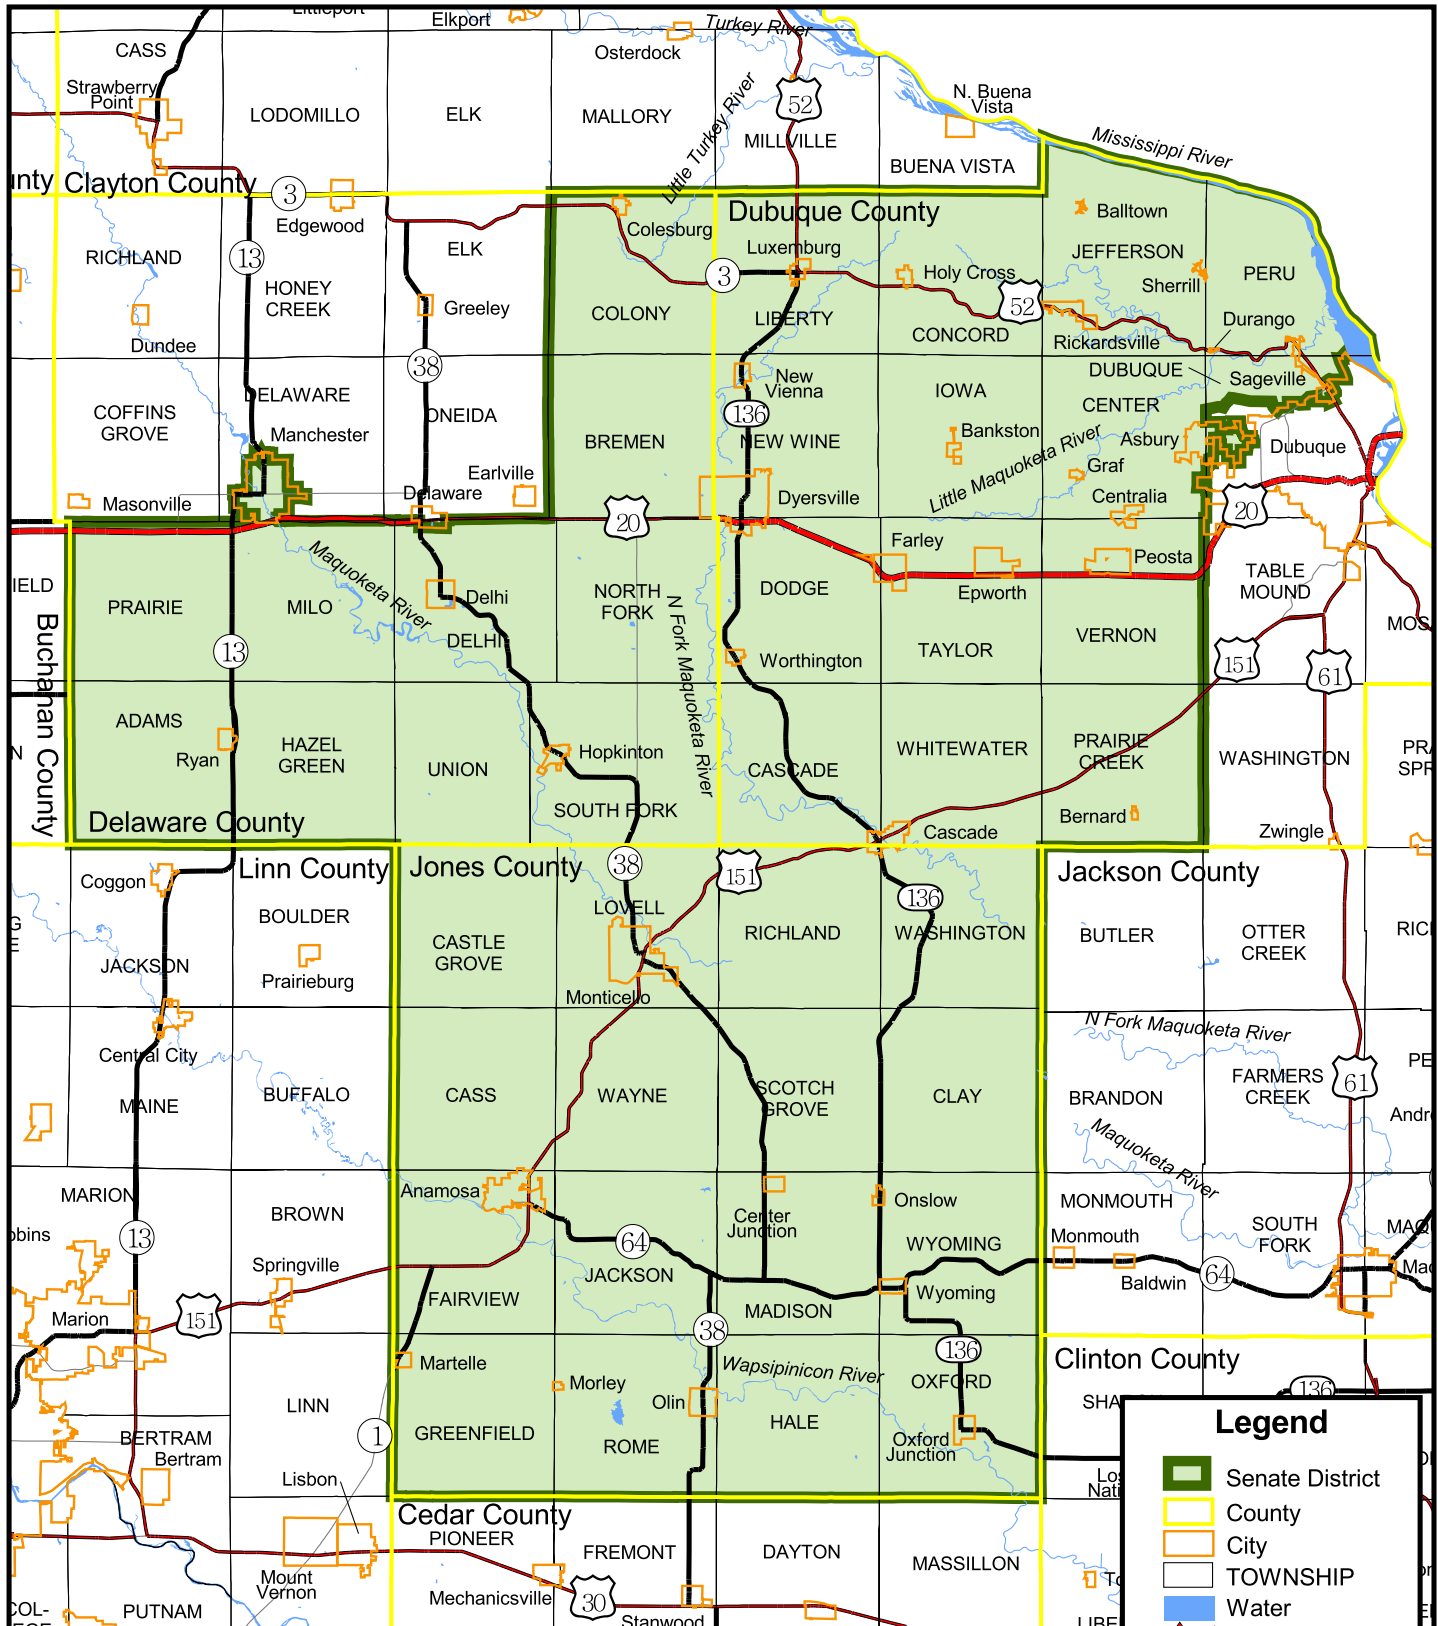

Iowa Senate District 16

(Effective Beginning with the Elections in 2002 for the 80th General Assembly)

Prepared by the Legislative Service Bureau using Jan. 1, 2000, U.S. Census Bureau geographic information.

Legend

- Senate District
- County
- City
- TOWNSHIP
- Water
- Interstate Road
- Major Road
- Primary Road
- Local Road
- Railroad