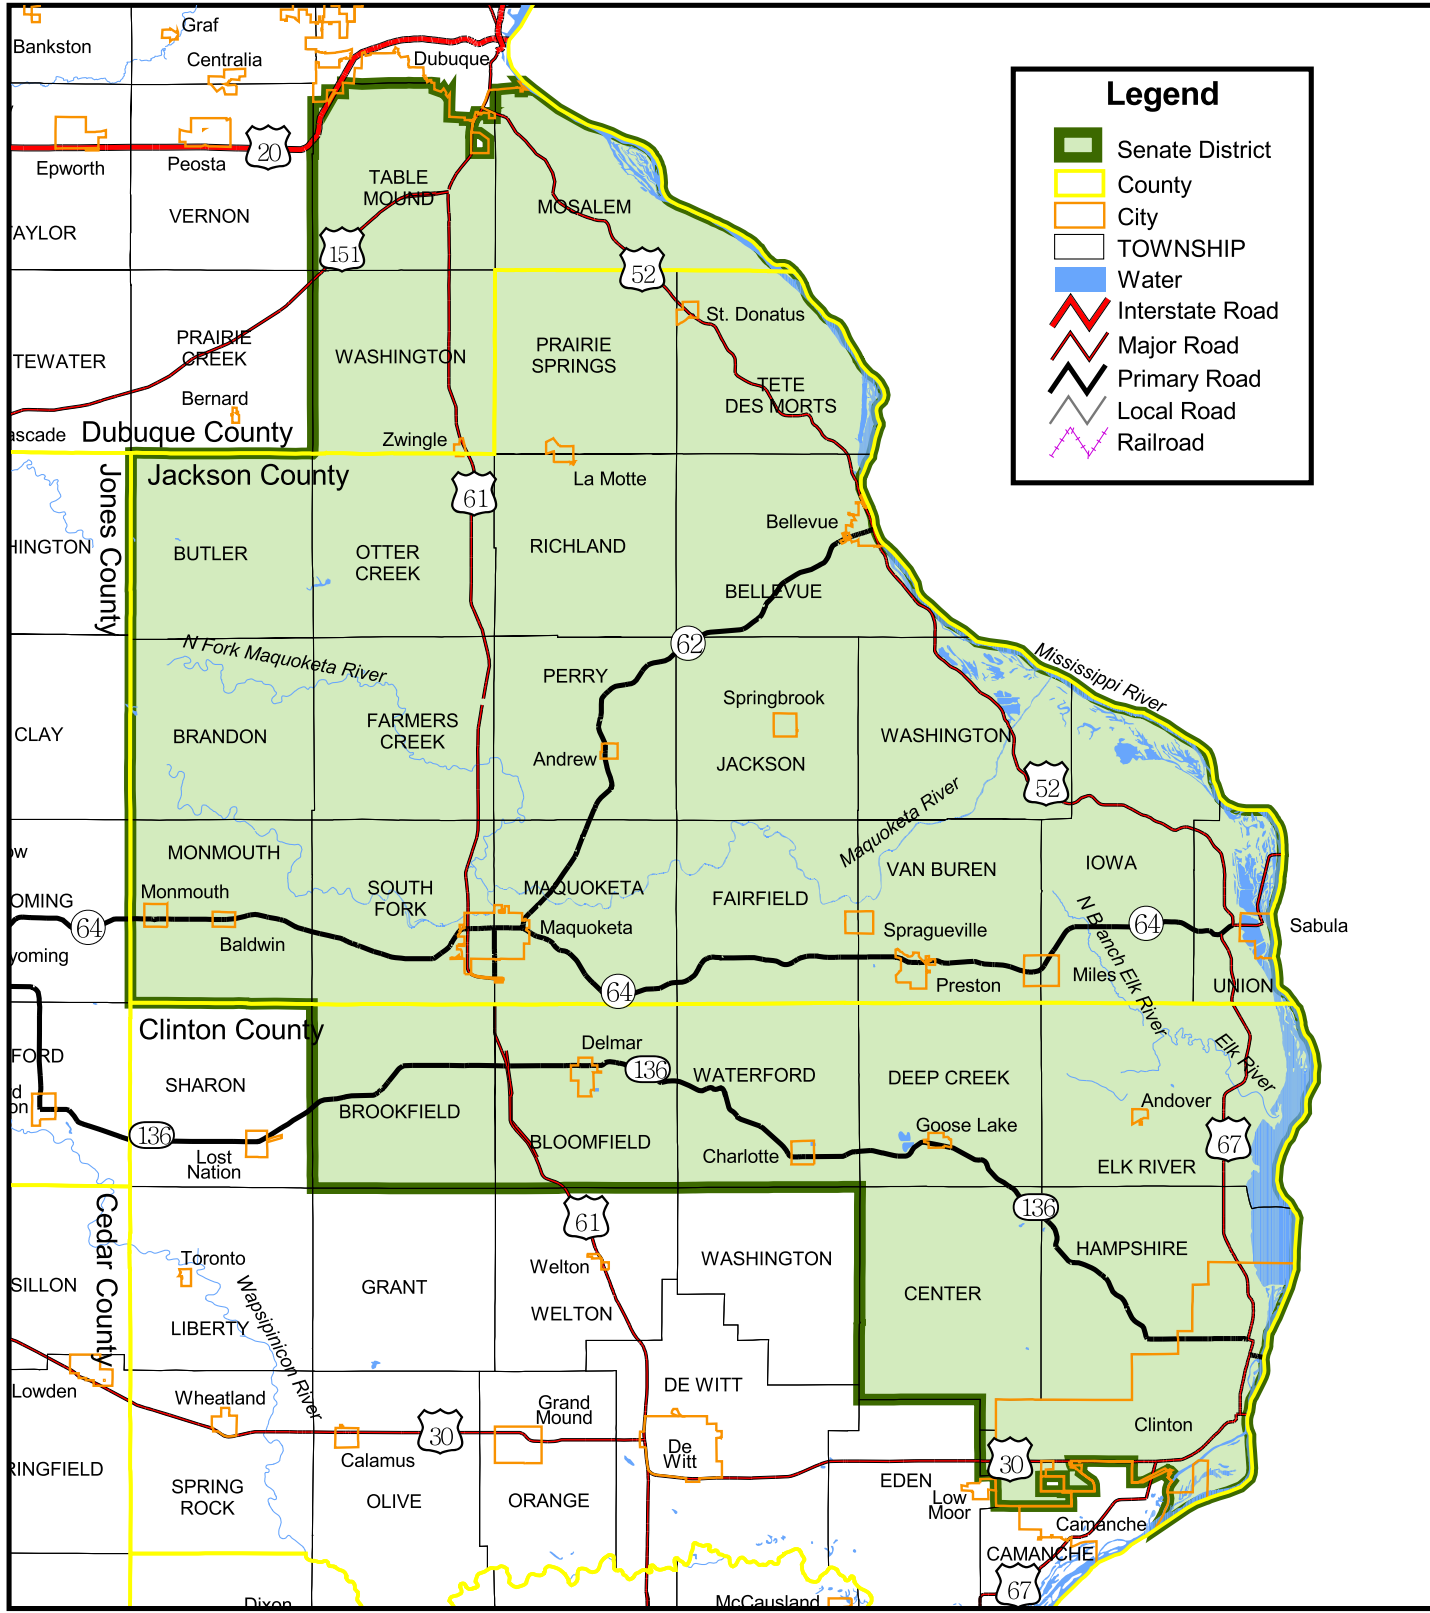

Iowa Senate District 13

(Effective 80th General Assembly, 2003)

Prepared by the Legislative Service Bureau using Jan. 1, 2000, U.S. Census Bureau geographic information.