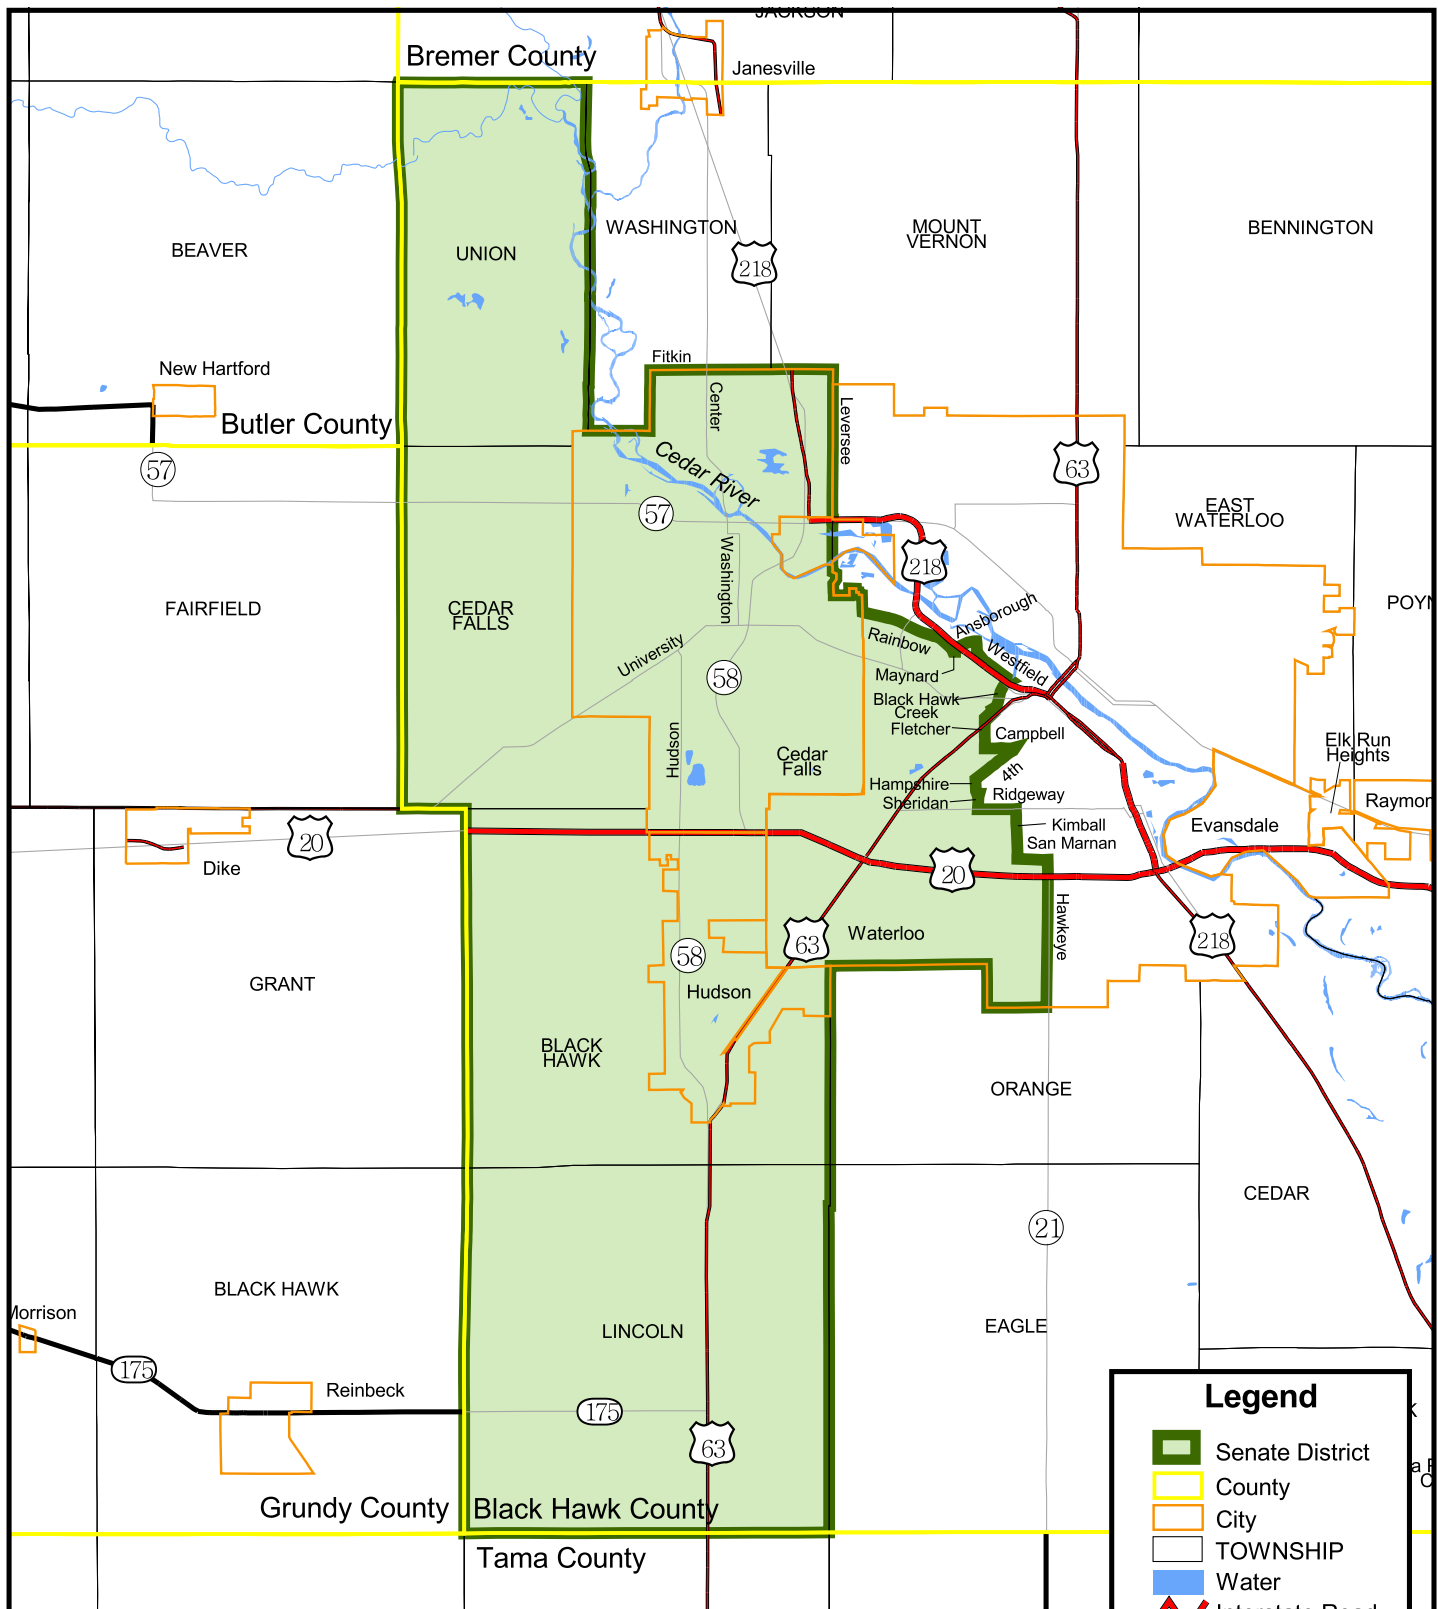

# Iowa State Senate District 10

(Effective Beginning with the Elections in 2002 for the 80th General Assembly)

Prepared by the Legislative Service Bureau using Jan. 1, 2000, U.S. Census Bureau geographic information.

**Legend**

- Senate District
- County
- City
- TOWNSHIP
- Water
- Interstate Road
- Major Road
- Primary Road
- Local Road
- Railroad